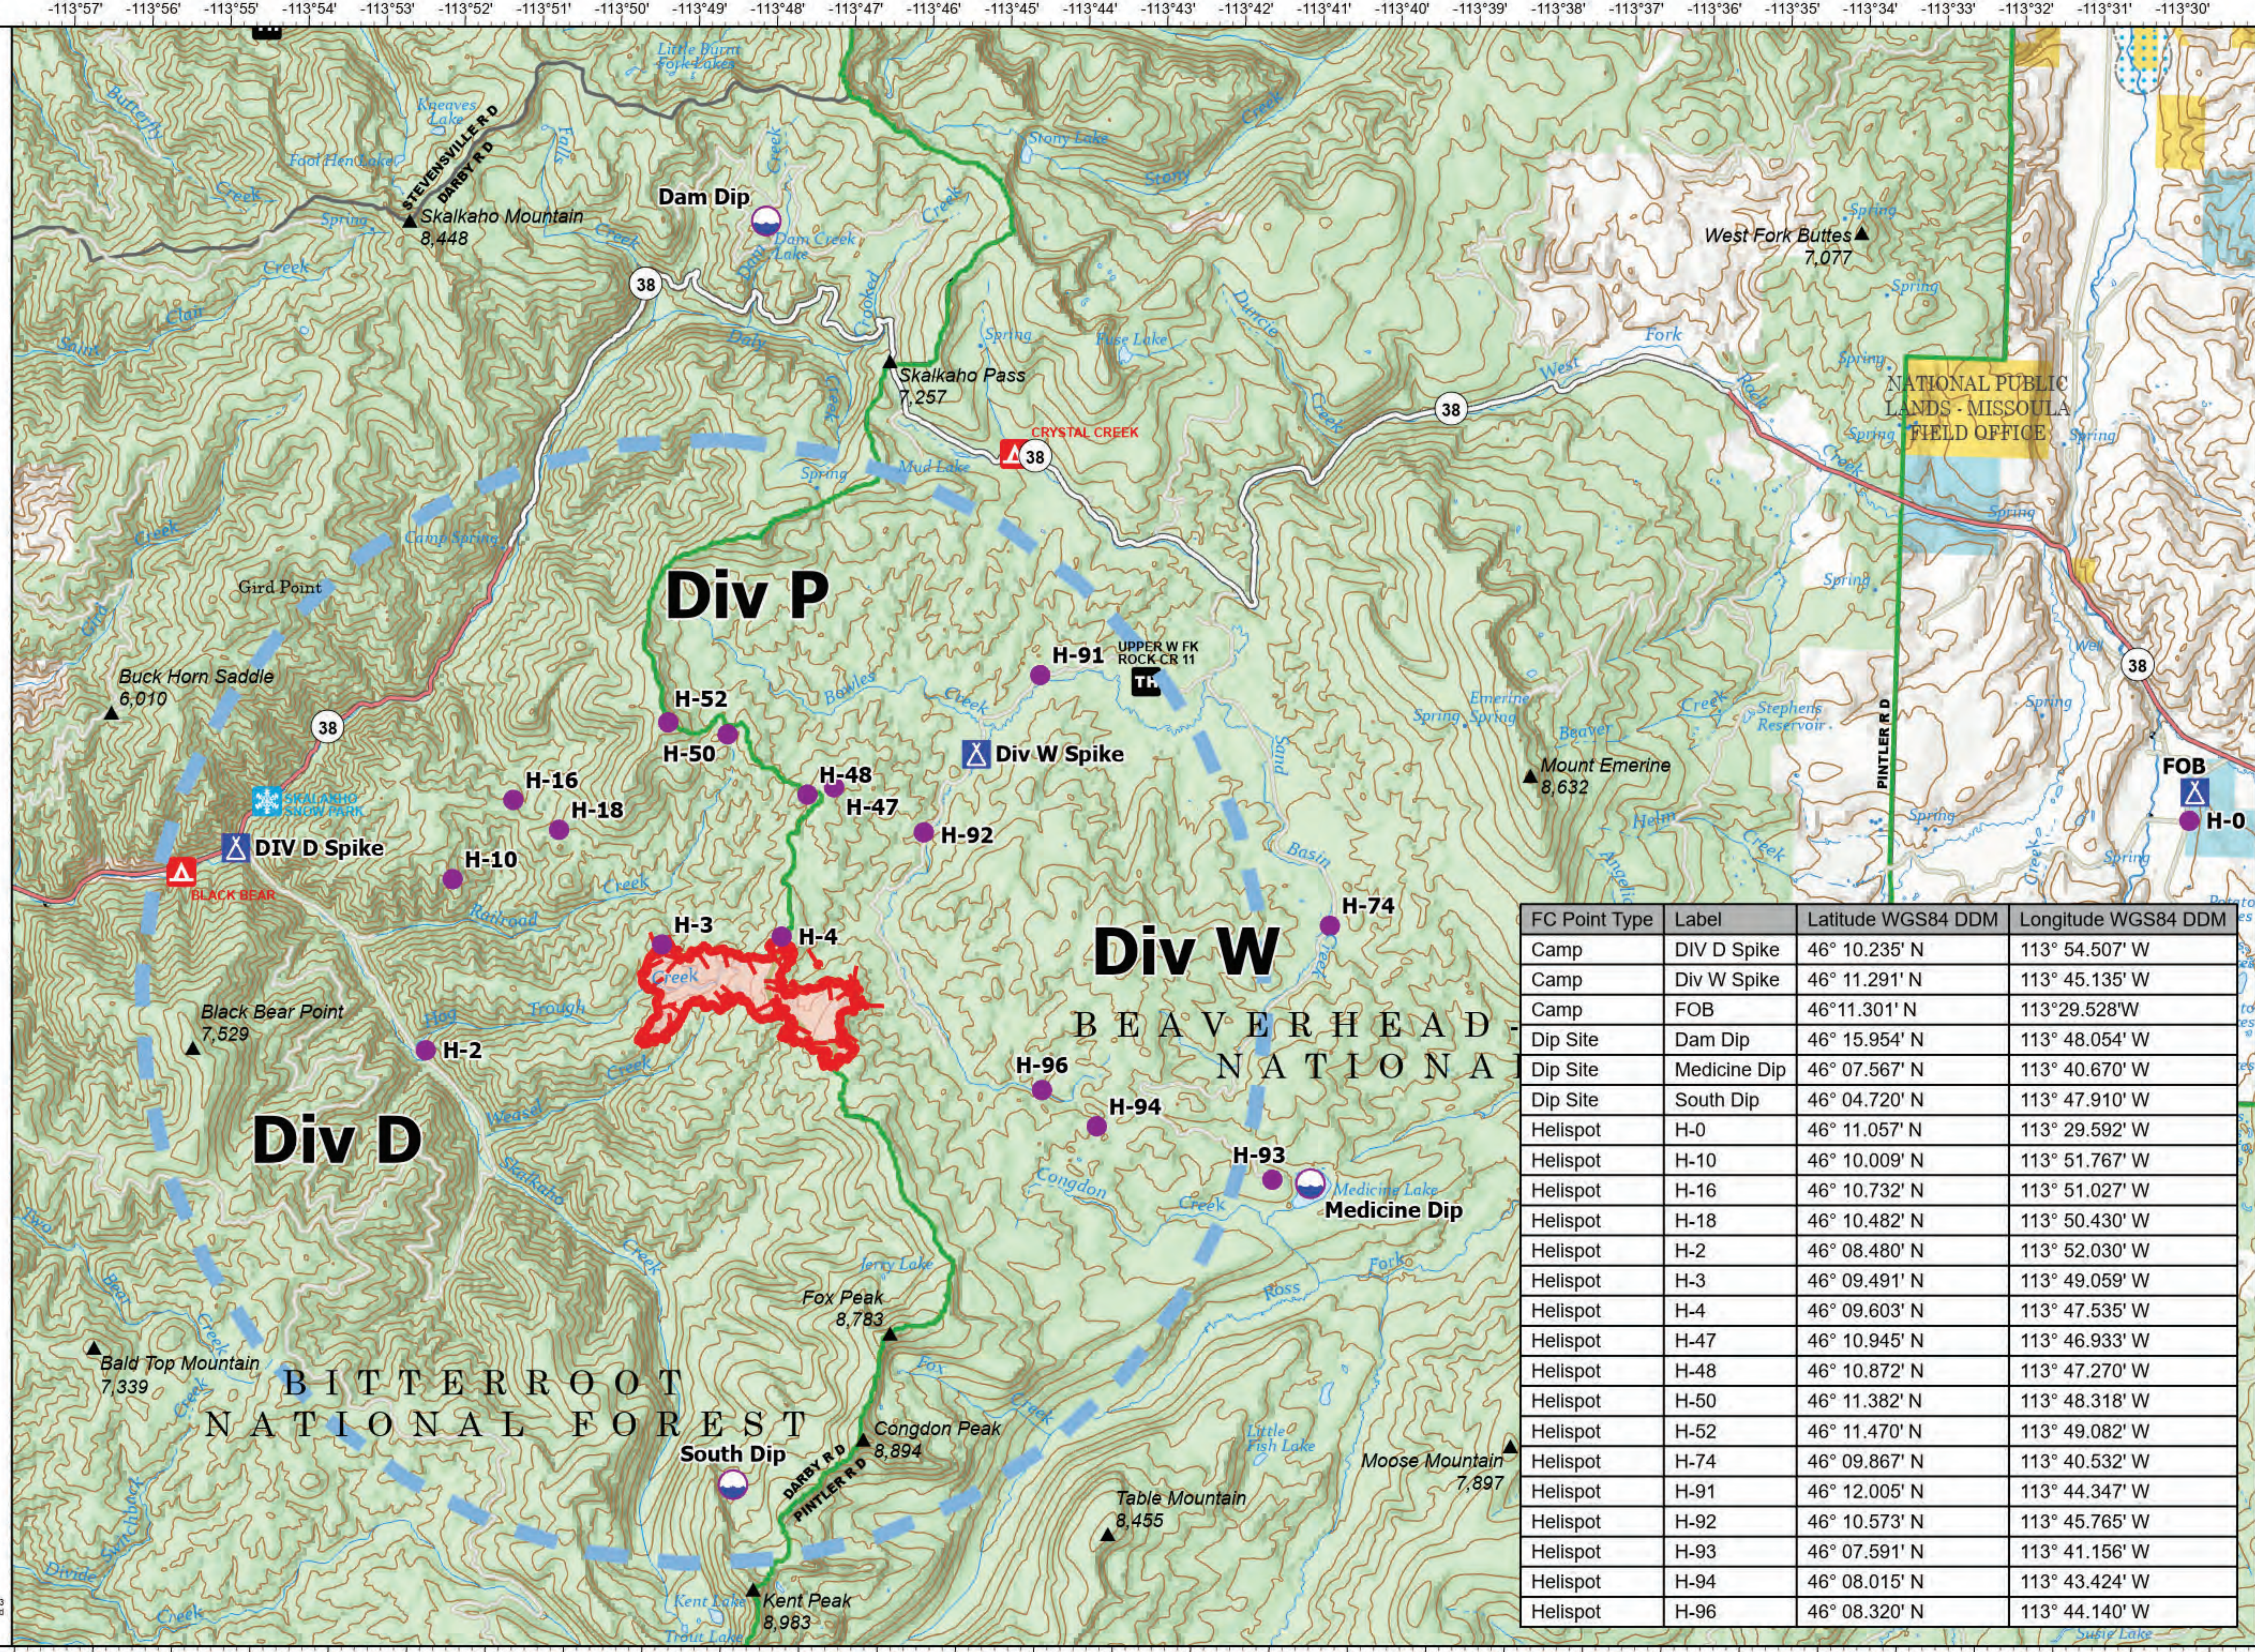

Pilot Map

Hog Trough
MT-BRF-022161
824 acres

Fire perimeter updated from
IR on 8/06/22 2255
8/10/22

-  Dip Site
-  Helispot
-  Camp
-  Temporary Flight Restriction
-  Uncontained
-  Wildfire Daily Fire Perimeter

FC Point Type	Label	Latitude WGS84 DDM	Longitude WGS84 DDM
Camp	DIV D Spike	46° 10.235' N	113° 54.507' W
Camp	Div W Spike	46° 11.291' N	113° 45.135' W
Camp	FOB	46° 11.301' N	113° 29.528' W
Dip Site	Dam Dip	46° 15.954' N	113° 48.054' W
Dip Site	Medicine Dip	46° 07.567' N	113° 40.670' W
Dip Site	South Dip	46° 04.720' N	113° 47.910' W
Helispot	H-0	46° 11.057' N	113° 29.592' W
Helispot	H-10	46° 10.009' N	113° 51.767' W
Helispot	H-16	46° 10.732' N	113° 51.027' W
Helispot	H-18	46° 10.482' N	113° 50.430' W
Helispot	H-2	46° 08.480' N	113° 52.030' W
Helispot	H-3	46° 09.491' N	113° 49.059' W
Helispot	H-4	46° 09.603' N	113° 47.535' W
Helispot	H-47	46° 10.945' N	113° 46.933' W
Helispot	H-48	46° 10.872' N	113° 47.270' W
Helispot	H-50	46° 11.382' N	113° 48.318' W
Helispot	H-52	46° 11.470' N	113° 49.082' W
Helispot	H-74	46° 09.867' N	113° 40.532' W
Helispot	H-91	46° 12.005' N	113° 44.347' W
Helispot	H-92	46° 10.573' N	113° 45.765' W
Helispot	H-93	46° 07.591' N	113° 41.156' W
Helispot	H-94	46° 08.015' N	113° 43.424' W
Helispot	H-96	46° 08.320' N	113° 44.140' W

8/10/2022 07:26
North American 1983
Datum: Lat, Long GCRS

Map coordinates: Longitude from -113°57' to -113°29' W; Latitude from 46°18' to 46°7' N.

Geographic labels include: Skalkaho Mountain (8,448), Skalkaho Pass (7,257), West Fork Buttes (7,077), Mount Emerine (8,632), Bald Top Mountain (7,339), Fox Peak (8,783), Congdon Peak (8,894), Table Mountain (8,455), Kent Peak (8,983), Moose Mountain (7,897), Buck Horn Saddle (6,010), Black Bear Point (7,529), Skalkaho Creek, Beaverhead National Forest, Bitterroot National Forest, National Public Lands - Missoula Field Office, Stevensville Rd, Darby Rd, Pintler Rd, Upper W Fork Rock Cr 11, Crystal Creek, Medicine Lake, and various other landmarks and roads.