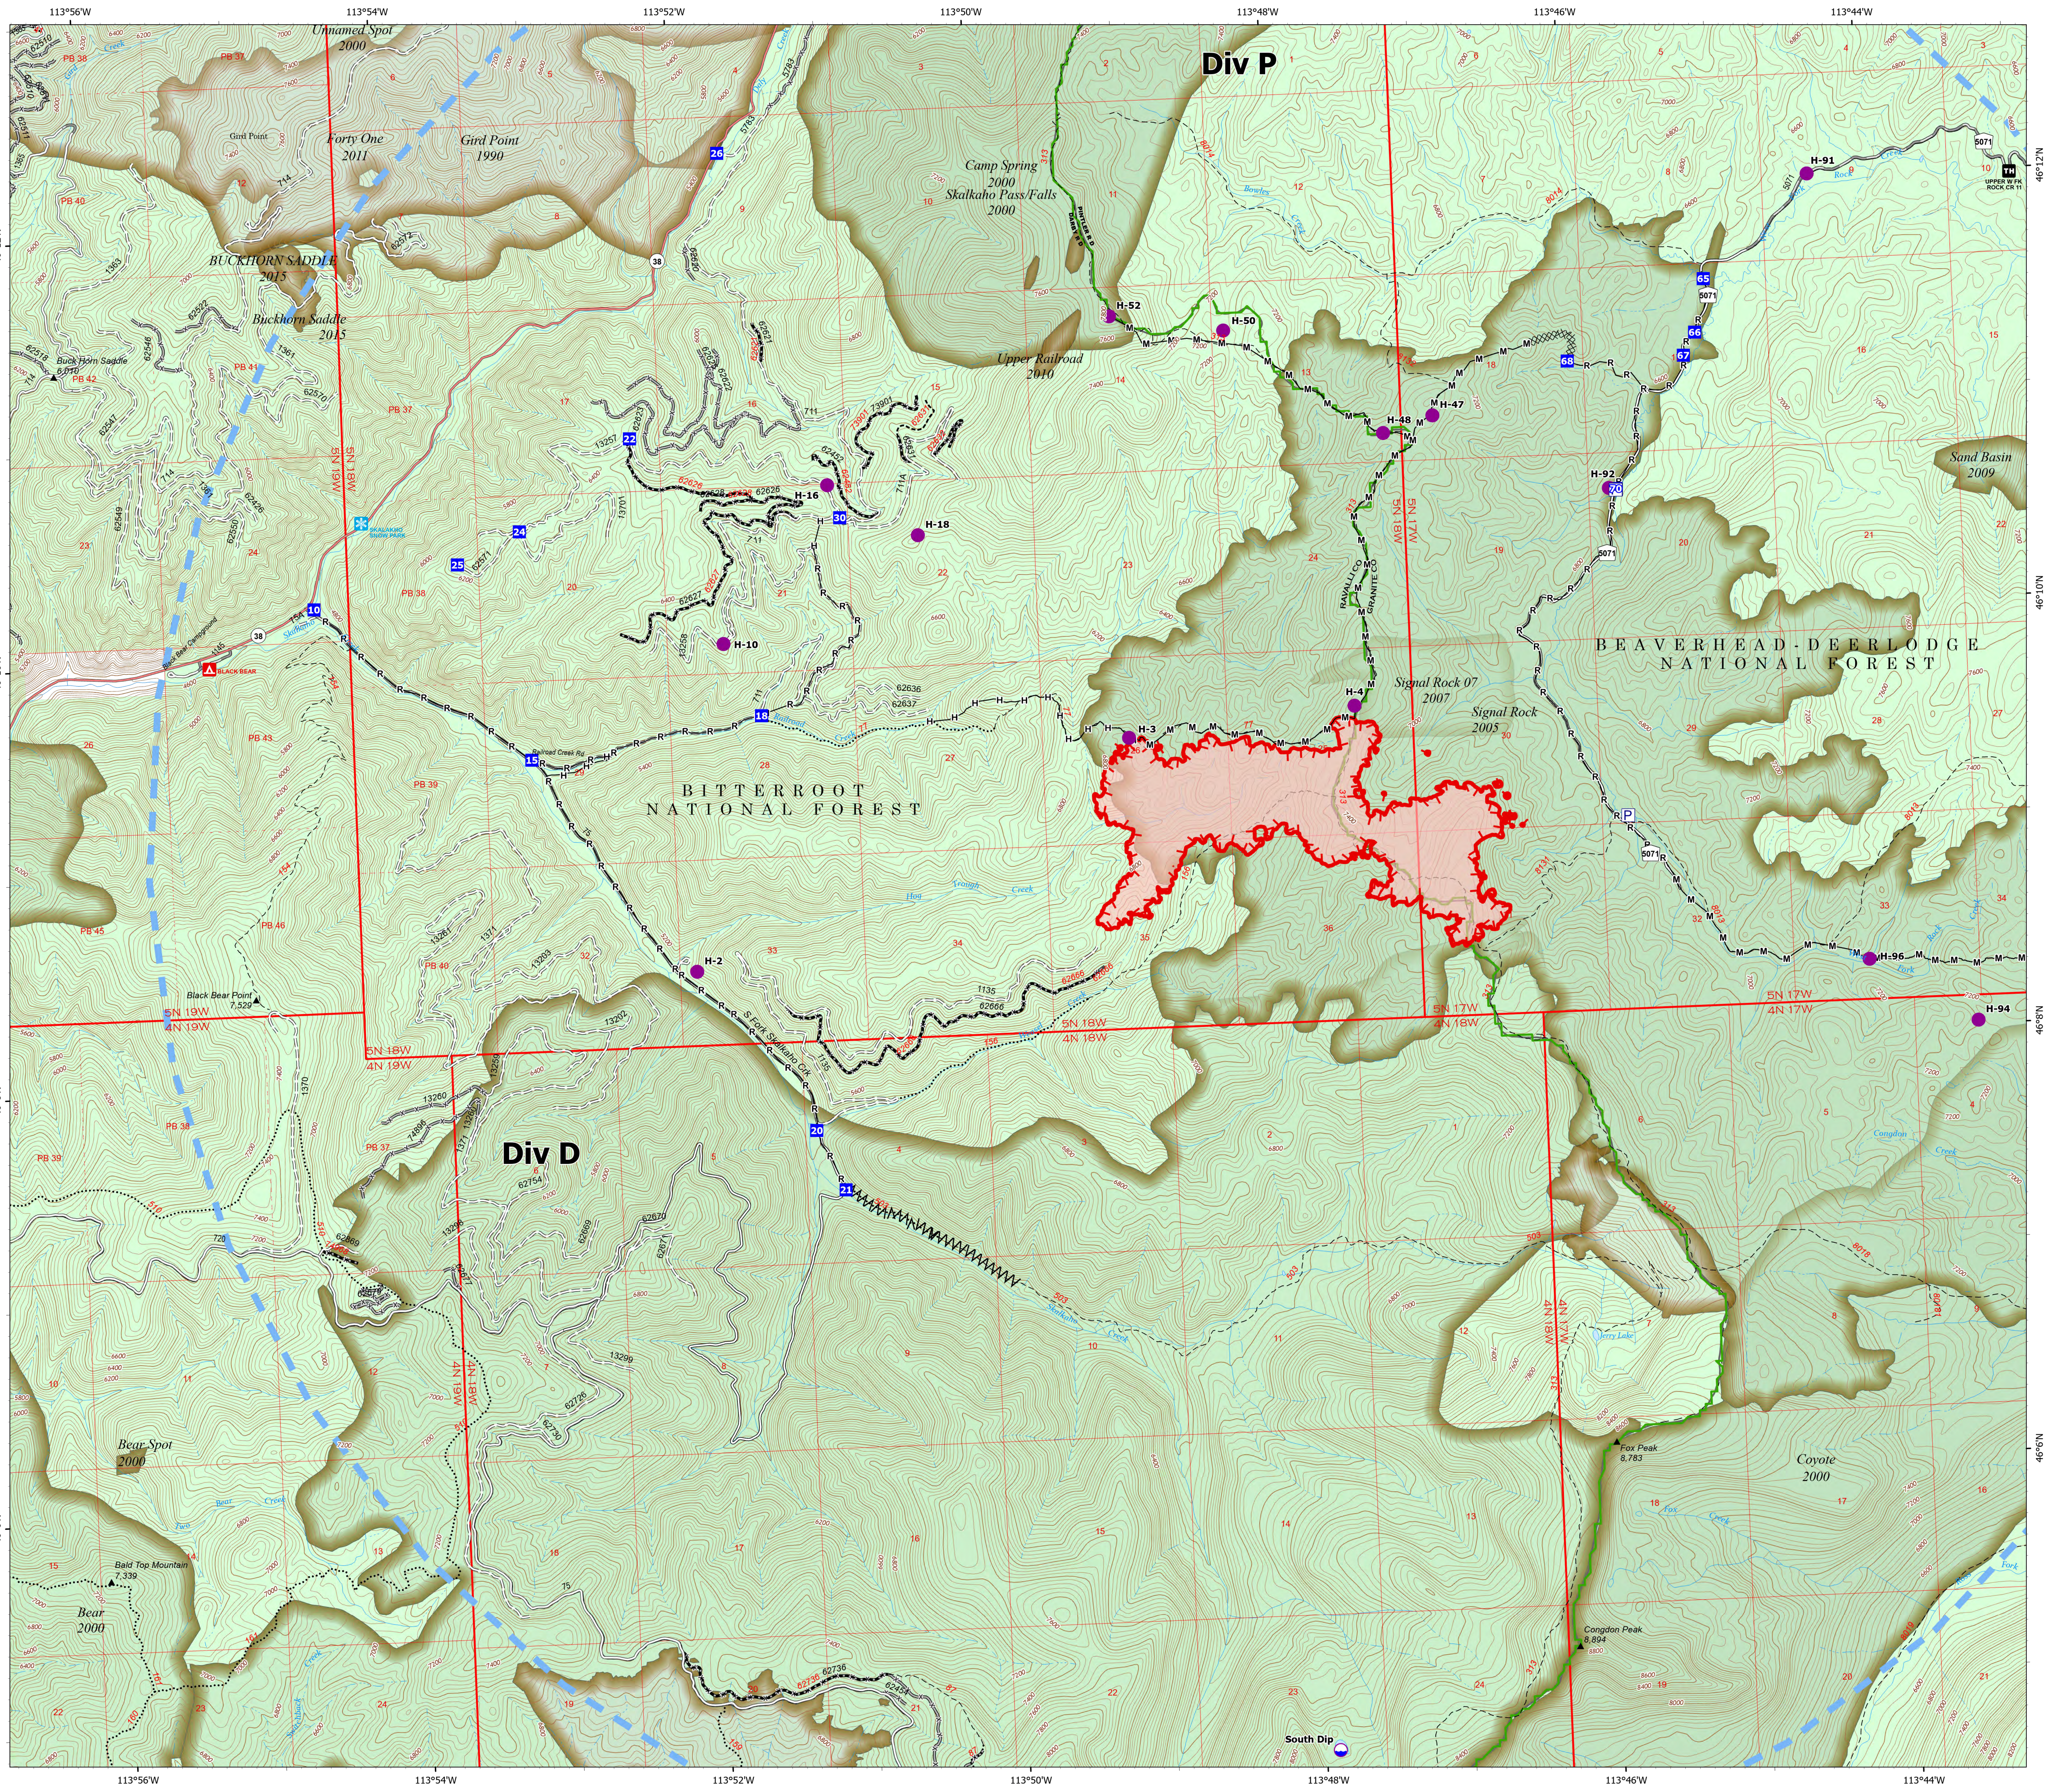

# DIV D Briefing

Hog Trough  
MT-BRF-022161  
8/11/22  
824 acres at 8/08/22 2217  
Acres from IR

- Dip Site
- Helispot
- Drop Point
- Completed Dozer Line
- Completed Fuel Break
- Completed Hand Line
- Completed Mixed Construction Line
- Completed Road as Line
- Temporary Flight Restriction
- Uncontained
- Wildfire Daily Fire Perimeter
- State Secondary Route
- Gravel Road
- Dirt Road
- Unimproved Road
- USFS Motorcycle Trail
- Motorized Trail
- Forest Service Roads Closed
- Paved Roads
- Dirt (Not Paved)
- Forest Service Land
- Fire History

8/10/2022 1932  
North American 1983 Datum, Lat/Long Grid

Div P

Div D

BITTERROOT NATIONAL FOREST

BEAVERHEAD-DEER LODGE NATIONAL FOREST

South Dip