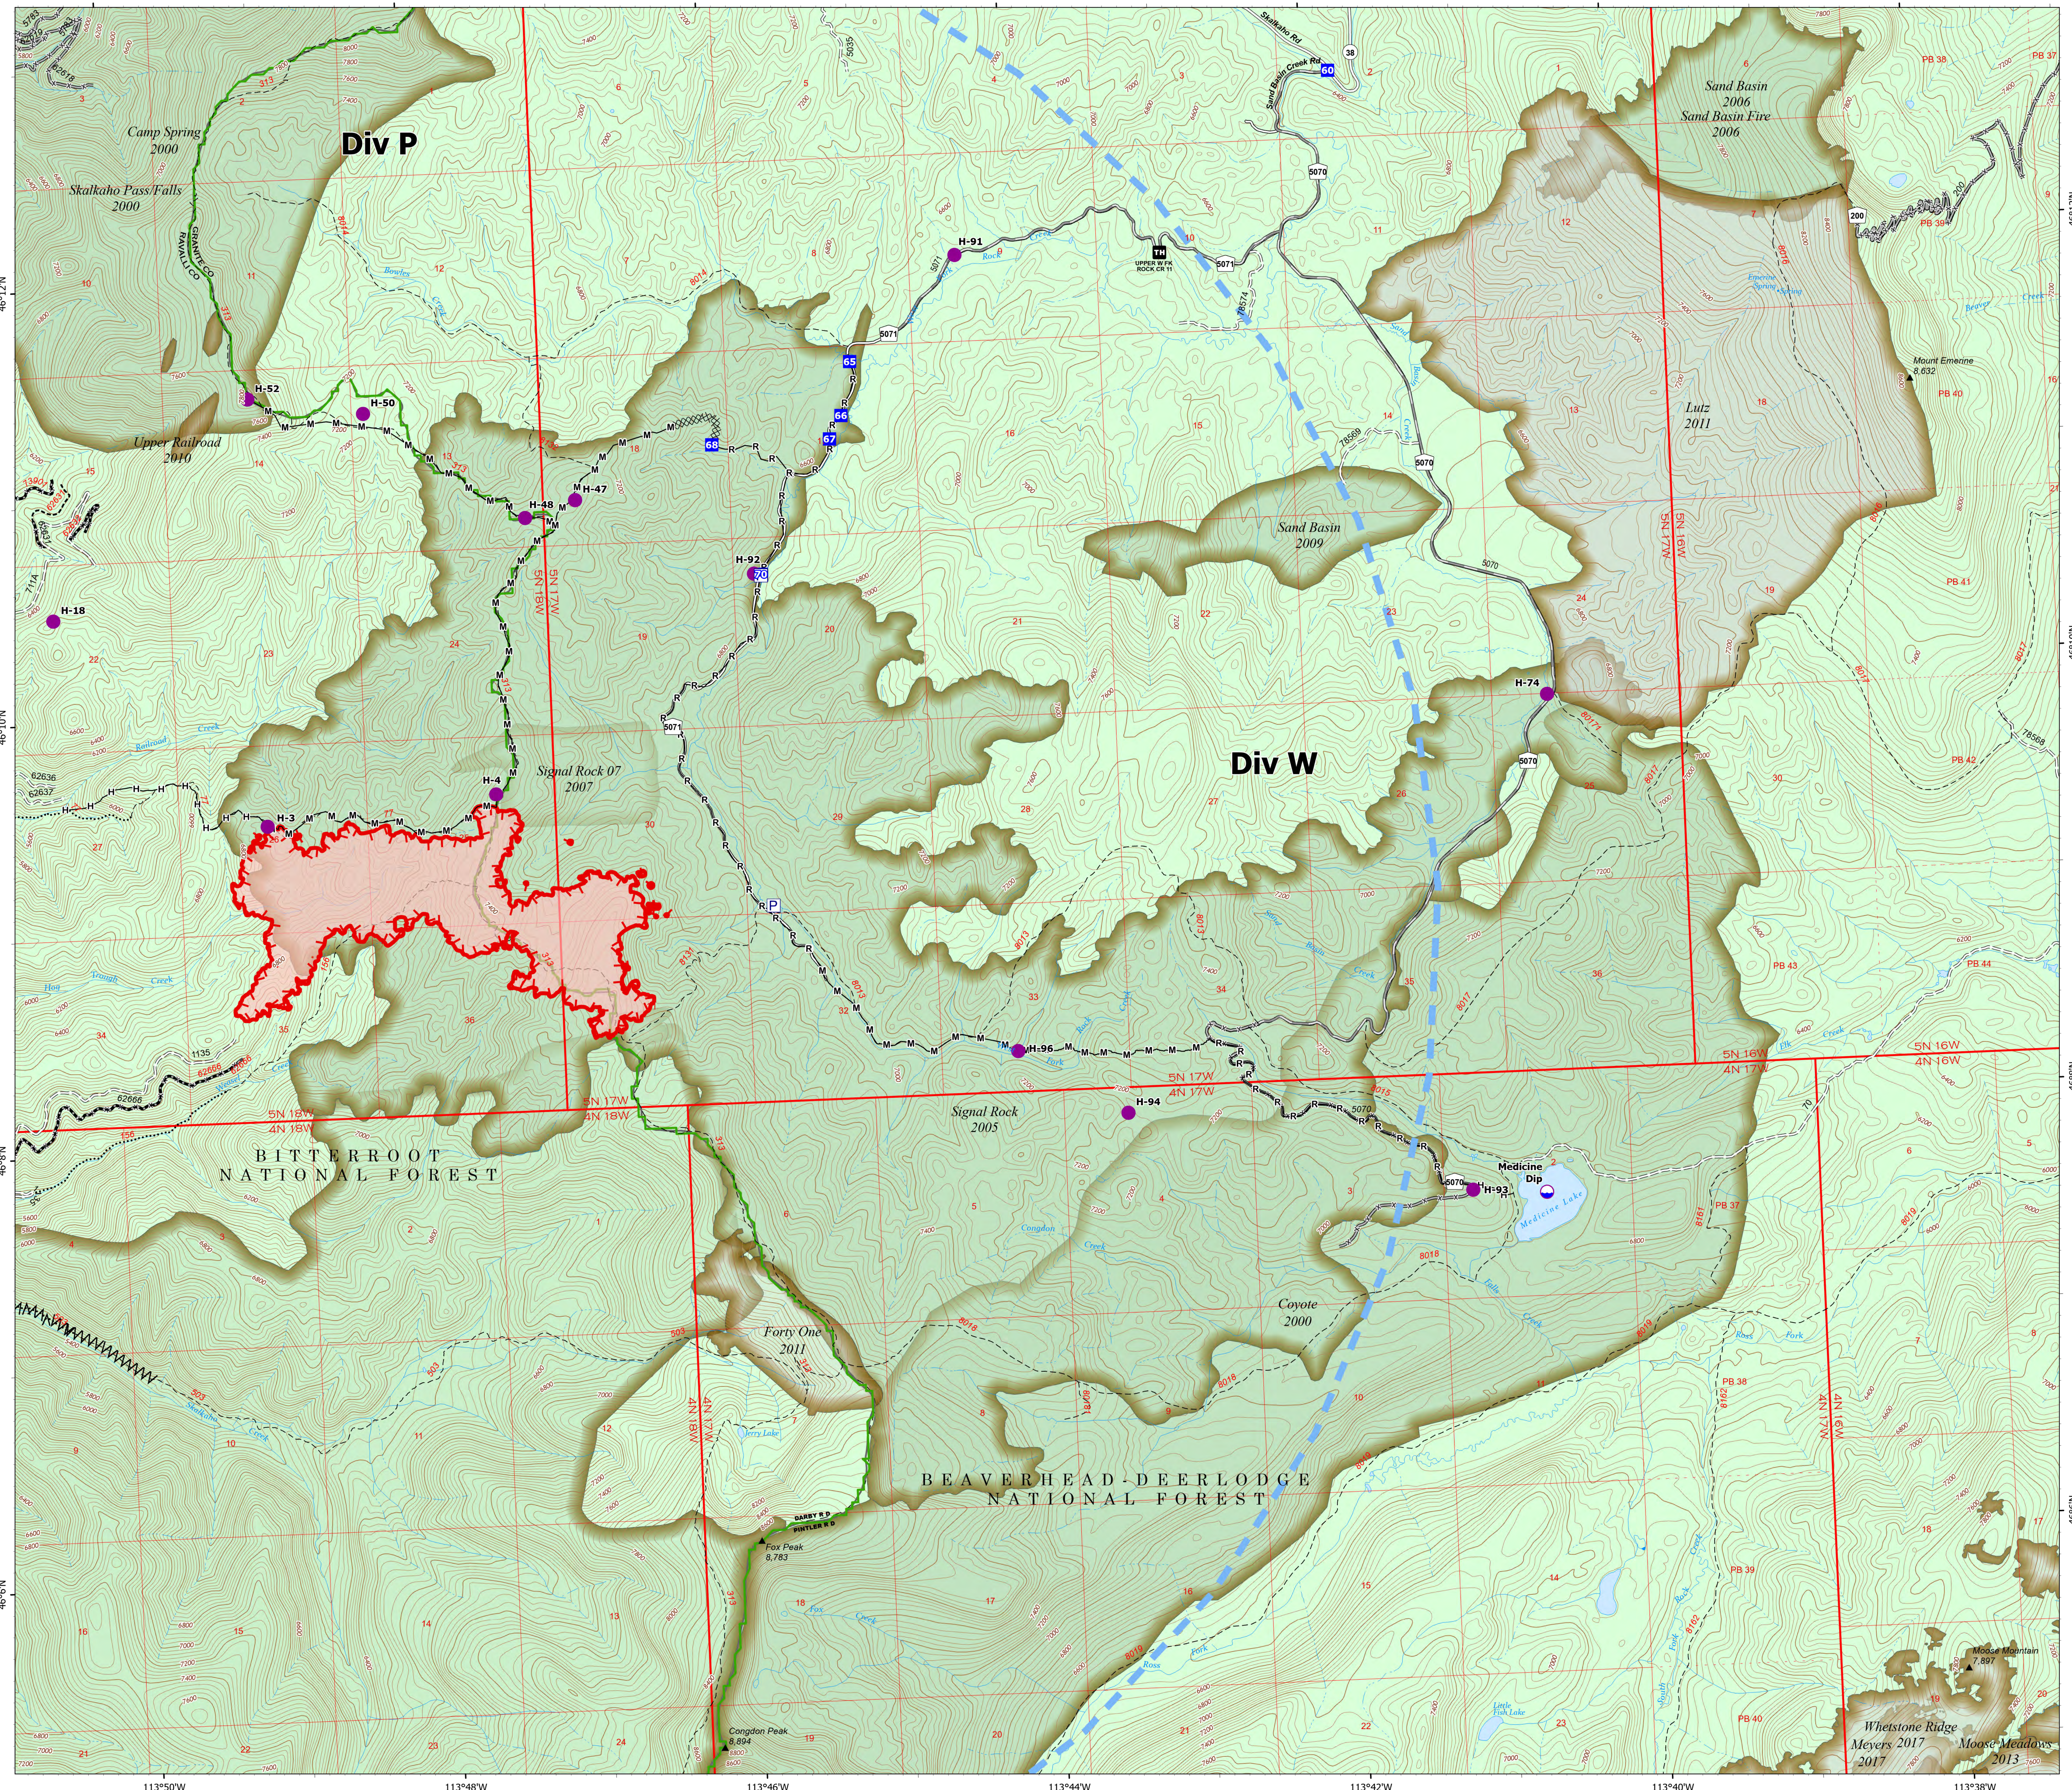

# DIV W Briefing

Hog Trough  
 MT-BRF-022161  
 8/11/22  
 824 acres at 8/08/22 2217  
 Acres from IR

- Dip Site
- Helispot
- Drop Point
- Completed Dozer Line
- Completed Fuel Break
- Completed Hand Line
- Completed Mixed Construction Line
- Completed Road as Line
- Temporary Flight Restriction
- Uncontained
- Wildfire Daily Fire Perimeter
- State Route Not Paved
- Gravel Road
- Unimproved Road
- USFS Motorcycle Trail
- Motorized Trail
- Forest Service Roads Closed
- Dirt (Not Paved)
- Forest Service Land
- Fire History

Whetstone Ridge  
 Meyers 2017  
 Moose Meadows  
 2013