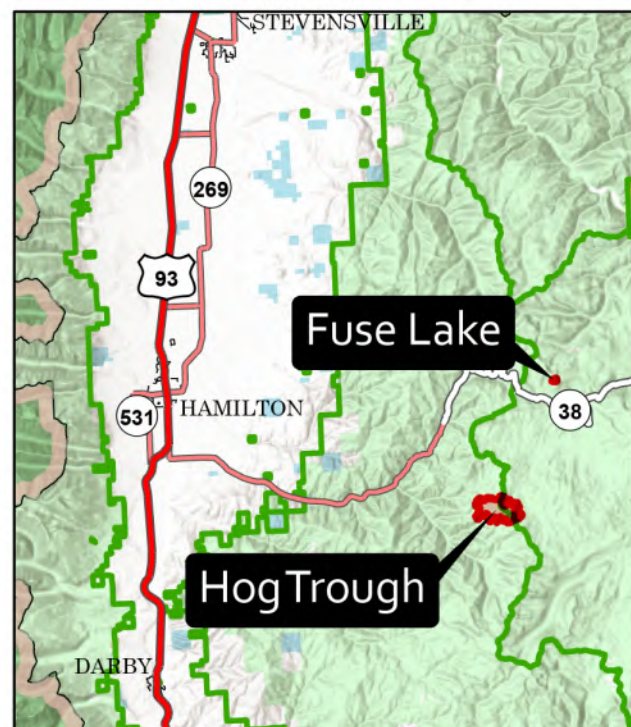

Public Information

8/17/2022
 Hog Trough
 MT-BRF-022161
 1,270 acres

Fuse Lake
 MT-BDF-006232
 17 acres

Acres from IR on 8/17/22 0031

-  Hog Trough Fire Road Closures
-  Bitterroot NF Fire Closure Area
-  Beaverhead-Deerlodge NF Closure Area
-  Uncontained
-  Wildfire Daily Fire Perimeter
-  Forest Service Land
-  USFS Roadless Areas
-  State Public Lands
-  Bureau of Land Management Lands

8/17/2022 0622
 North American 1983 Datum, LatLong Grid