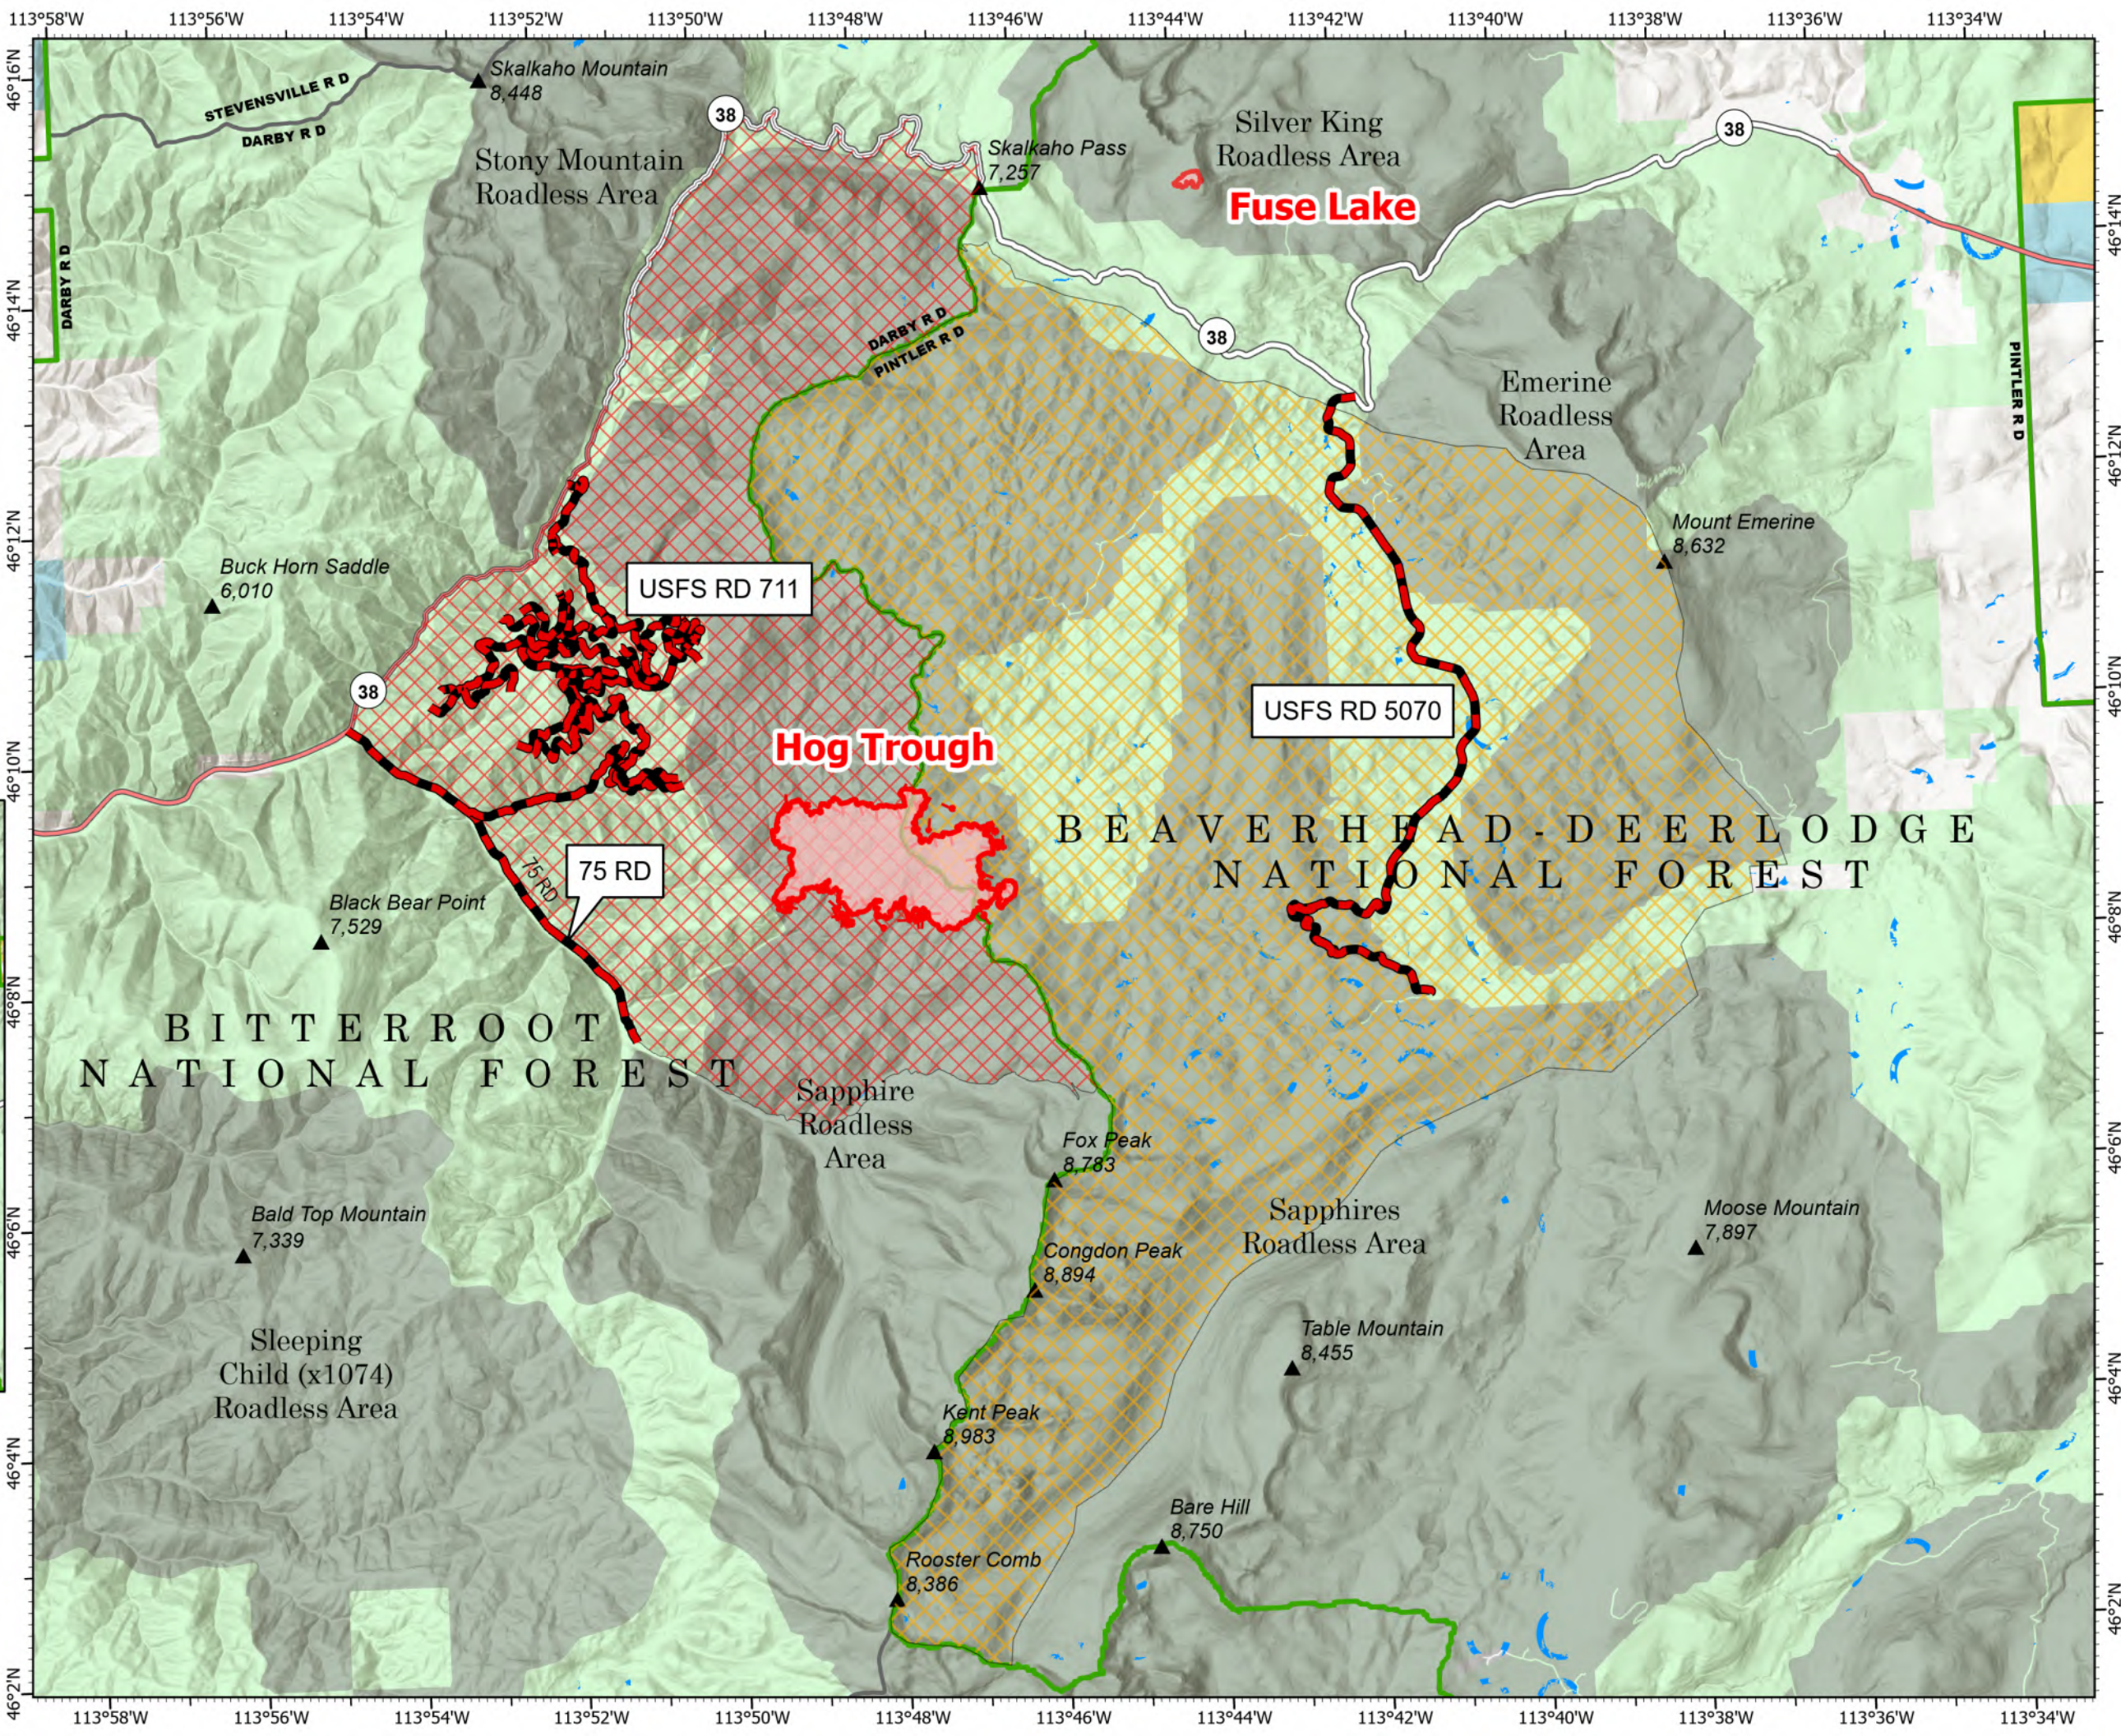

Public Information

8/17/2022
 Hog Trough
 MT-BRF-022161
 1,270 acres

Fuse Lake
 MT-BDF-006232
 17 acres

Acres from IR on 8/17/22 0031

-  Hog Trough Fire Road Closures
-  Bitterroot NF Fire Closure Area
-  Beaverhead-Deerlodge NF Closure Area
-  Uncontained
-  Wildfire Daily Fire Perimeter
-  Forest Service Land
-  USFS Roadless Areas
-  State Public Lands
-  Bureau of Land Management Lands

8/17/2022 0622
 North American 1983 Datum, LatLong Grid