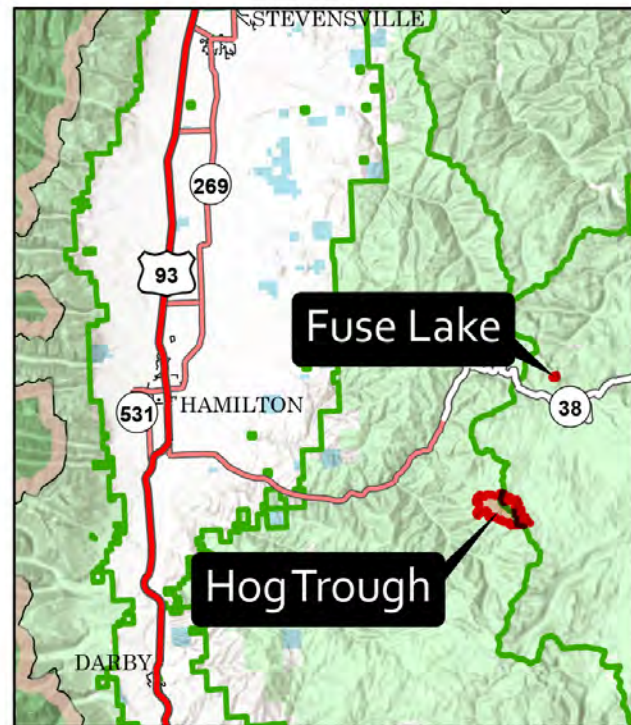

Public Information

8/20/2022
 Hog Trough
 MT-BRF-022161
 1,620 acres

Fuse Lake
 MT-BDF-006232
 17 acres

Acres from IR on 8/18/22 2209

-  Hog Trough Fire Road Closures
-  Bitterroot NF Fire Closure Area
-  Beaverhead-Deerlodge NF Closure Area
-  Uncontained
-  Wildfire Daily Fire Perimeter
-  Forest Service Land
-  USFS Roadless Areas
-  State Public Lands
-  Bureau of Land Management Lands

8/20/2022 0609
 North American 1983 Datum, LatLong Grid