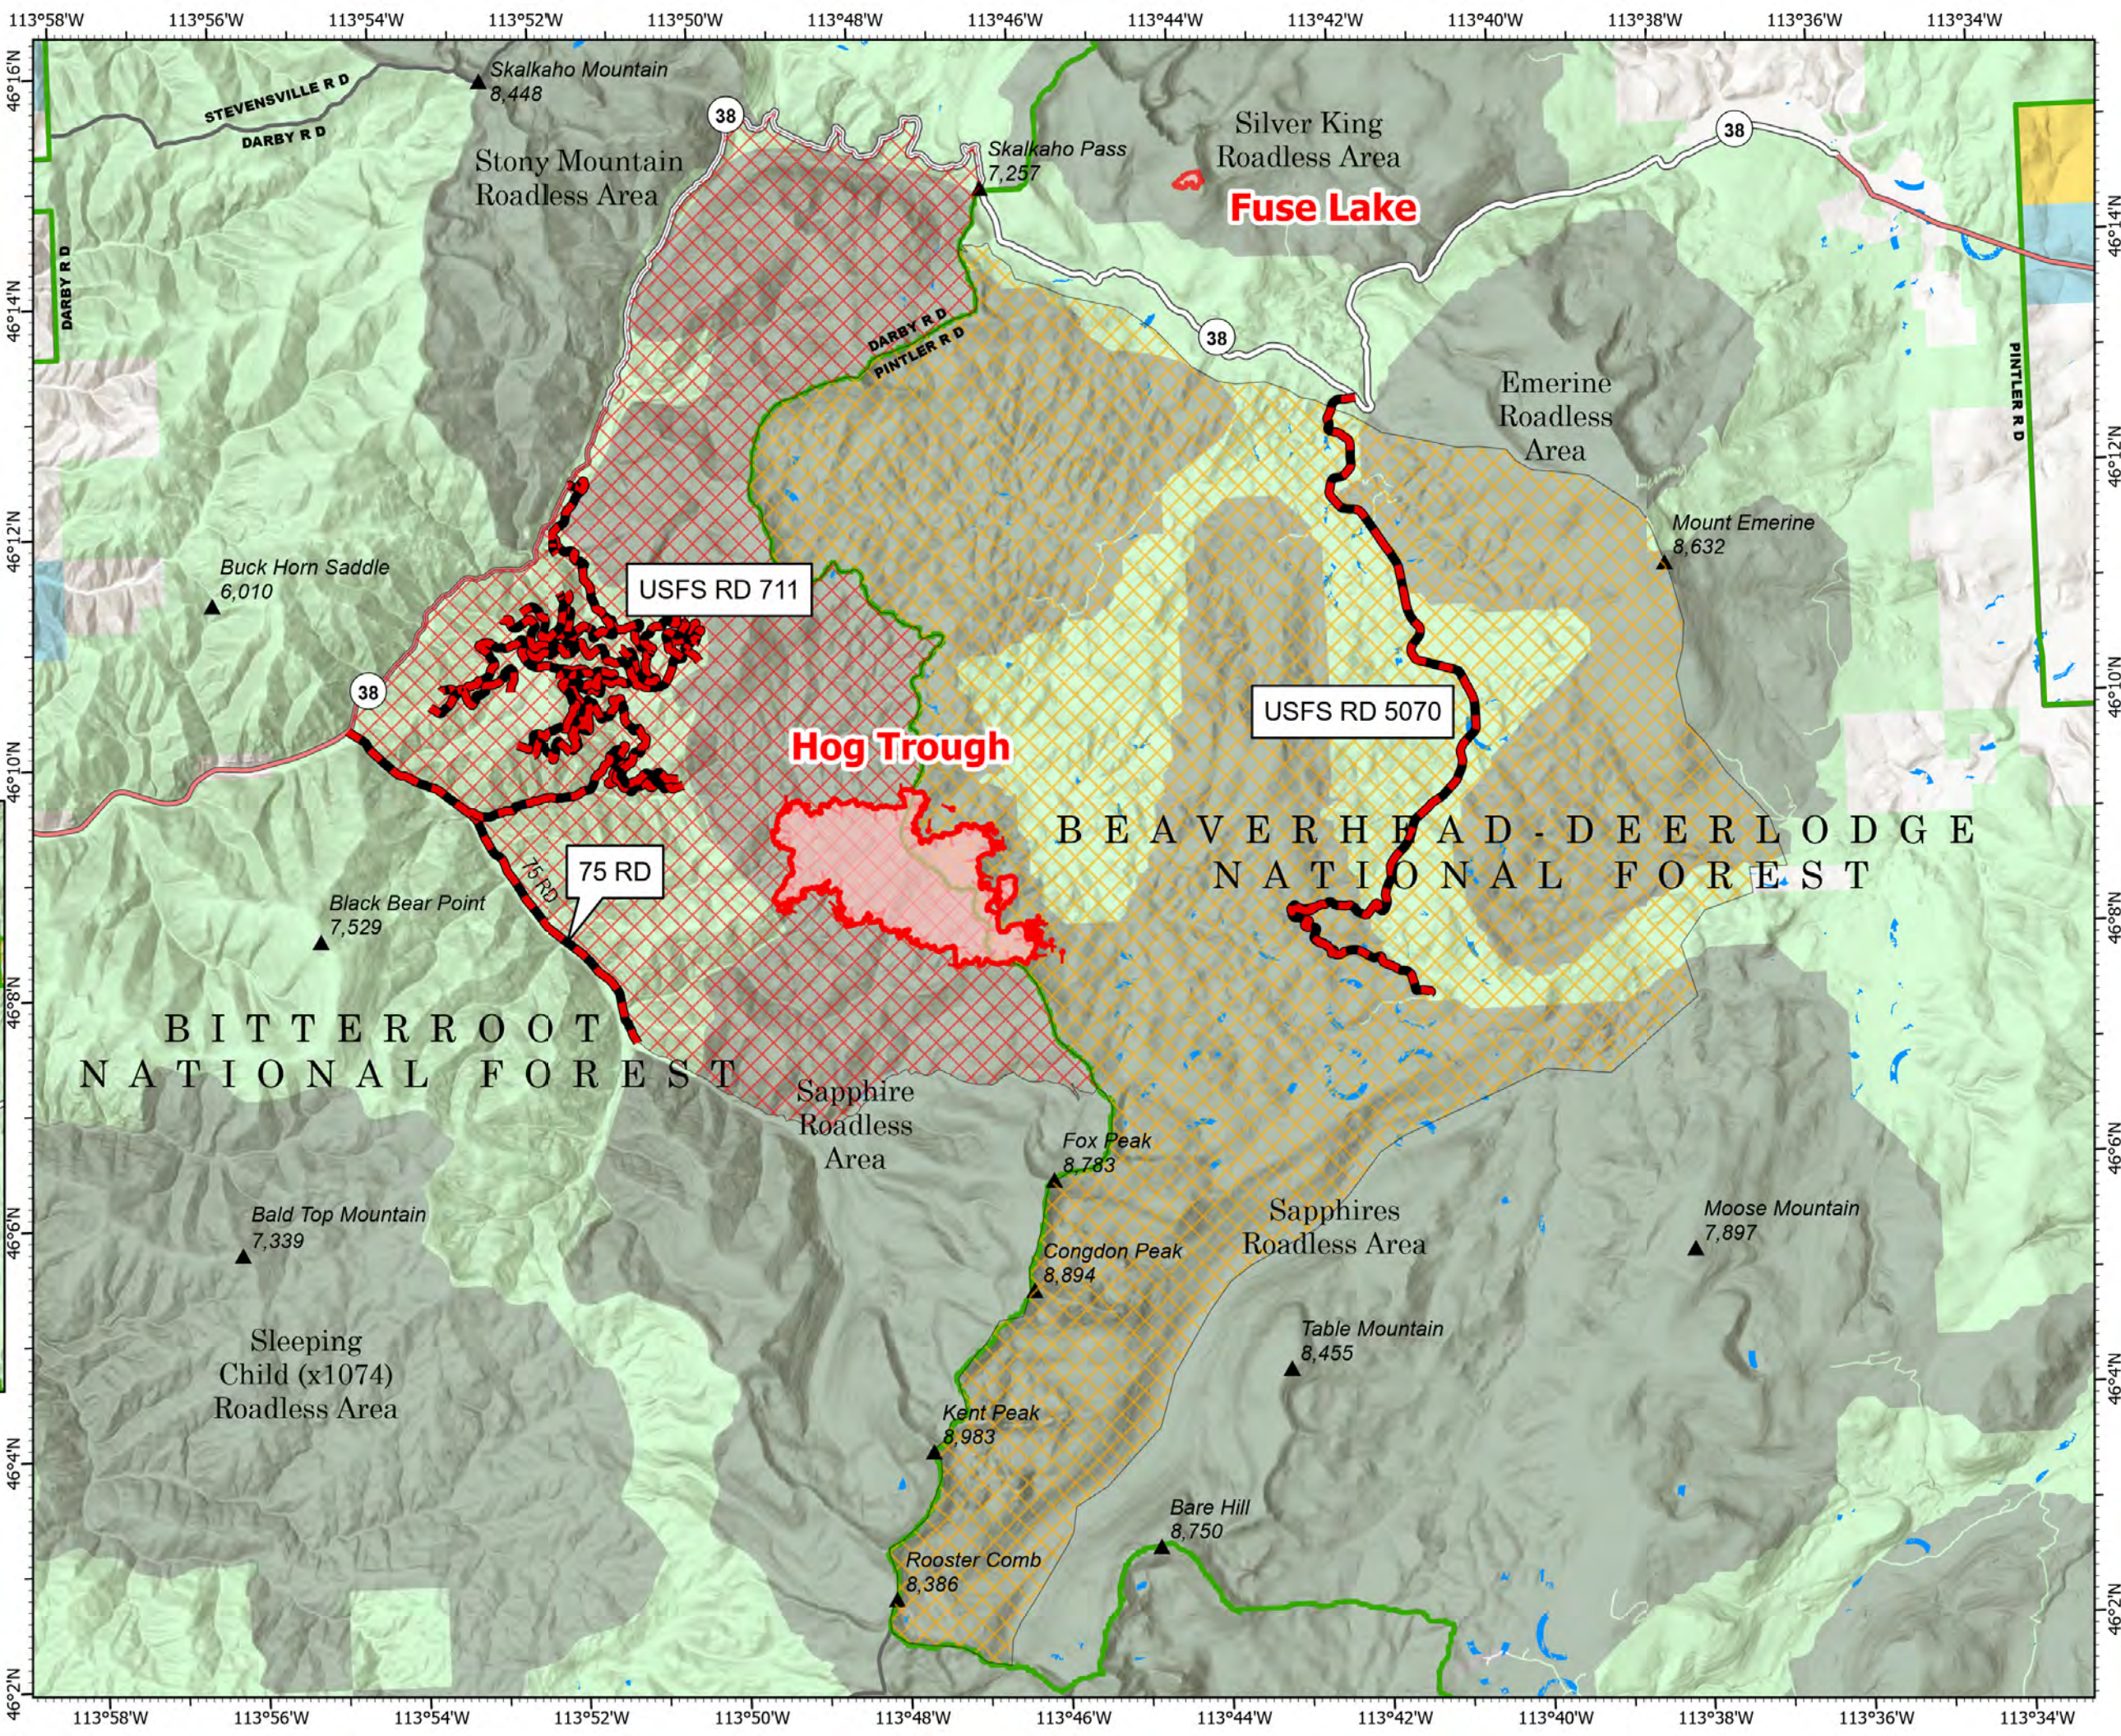

Public Information

8/20/2022
 Hog Trough
 MT-BRF-022161
 1,620 acres

Fuse Lake
 MT-BDF-006232
 17 acres

Acres from IR on 8/18/22 2209

-  Hog Trough Fire Road Closures
-  Bitterroot NF Fire Closure Area
-  Beaverhead-Deerlodge NF Closure Area
-  Uncontained
-  Wildfire Daily Fire Perimeter
-  Forest Service Land
-  USFS Roadless Areas
-  State Public Lands
-  Bureau of Land Management Lands

8/20/2022 0609
 North American 1983 Datum, LatLong Grid