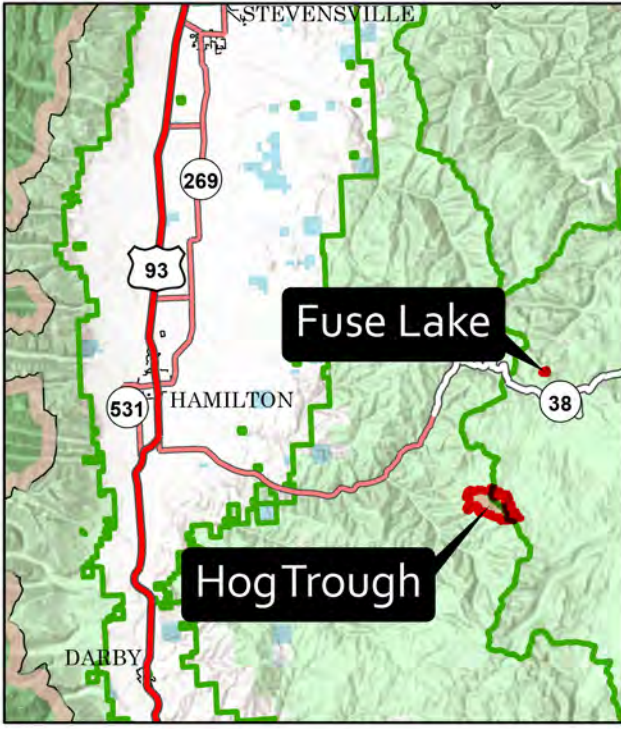

# Public Information

8/21/2022  
 Hog Trough  
 MT-BRF-022161  
 1,620 acres

Fuse Lake  
 MT-BDF-006232  
 17 acres  
 Acres from IR on 8/18/22 2209

-  Hog Trough Fire Road Closures
-  Bitterroot NF Fire Closure Area
-  Beaverhead-Deerlodge NF Closure Area
-  Uncontained
-  Wildfire Daily Fire Perimeter
-  Forest Service Land
-  USFS Roadless Areas
-  State Public Lands
-  Bureau of Land Management Lands