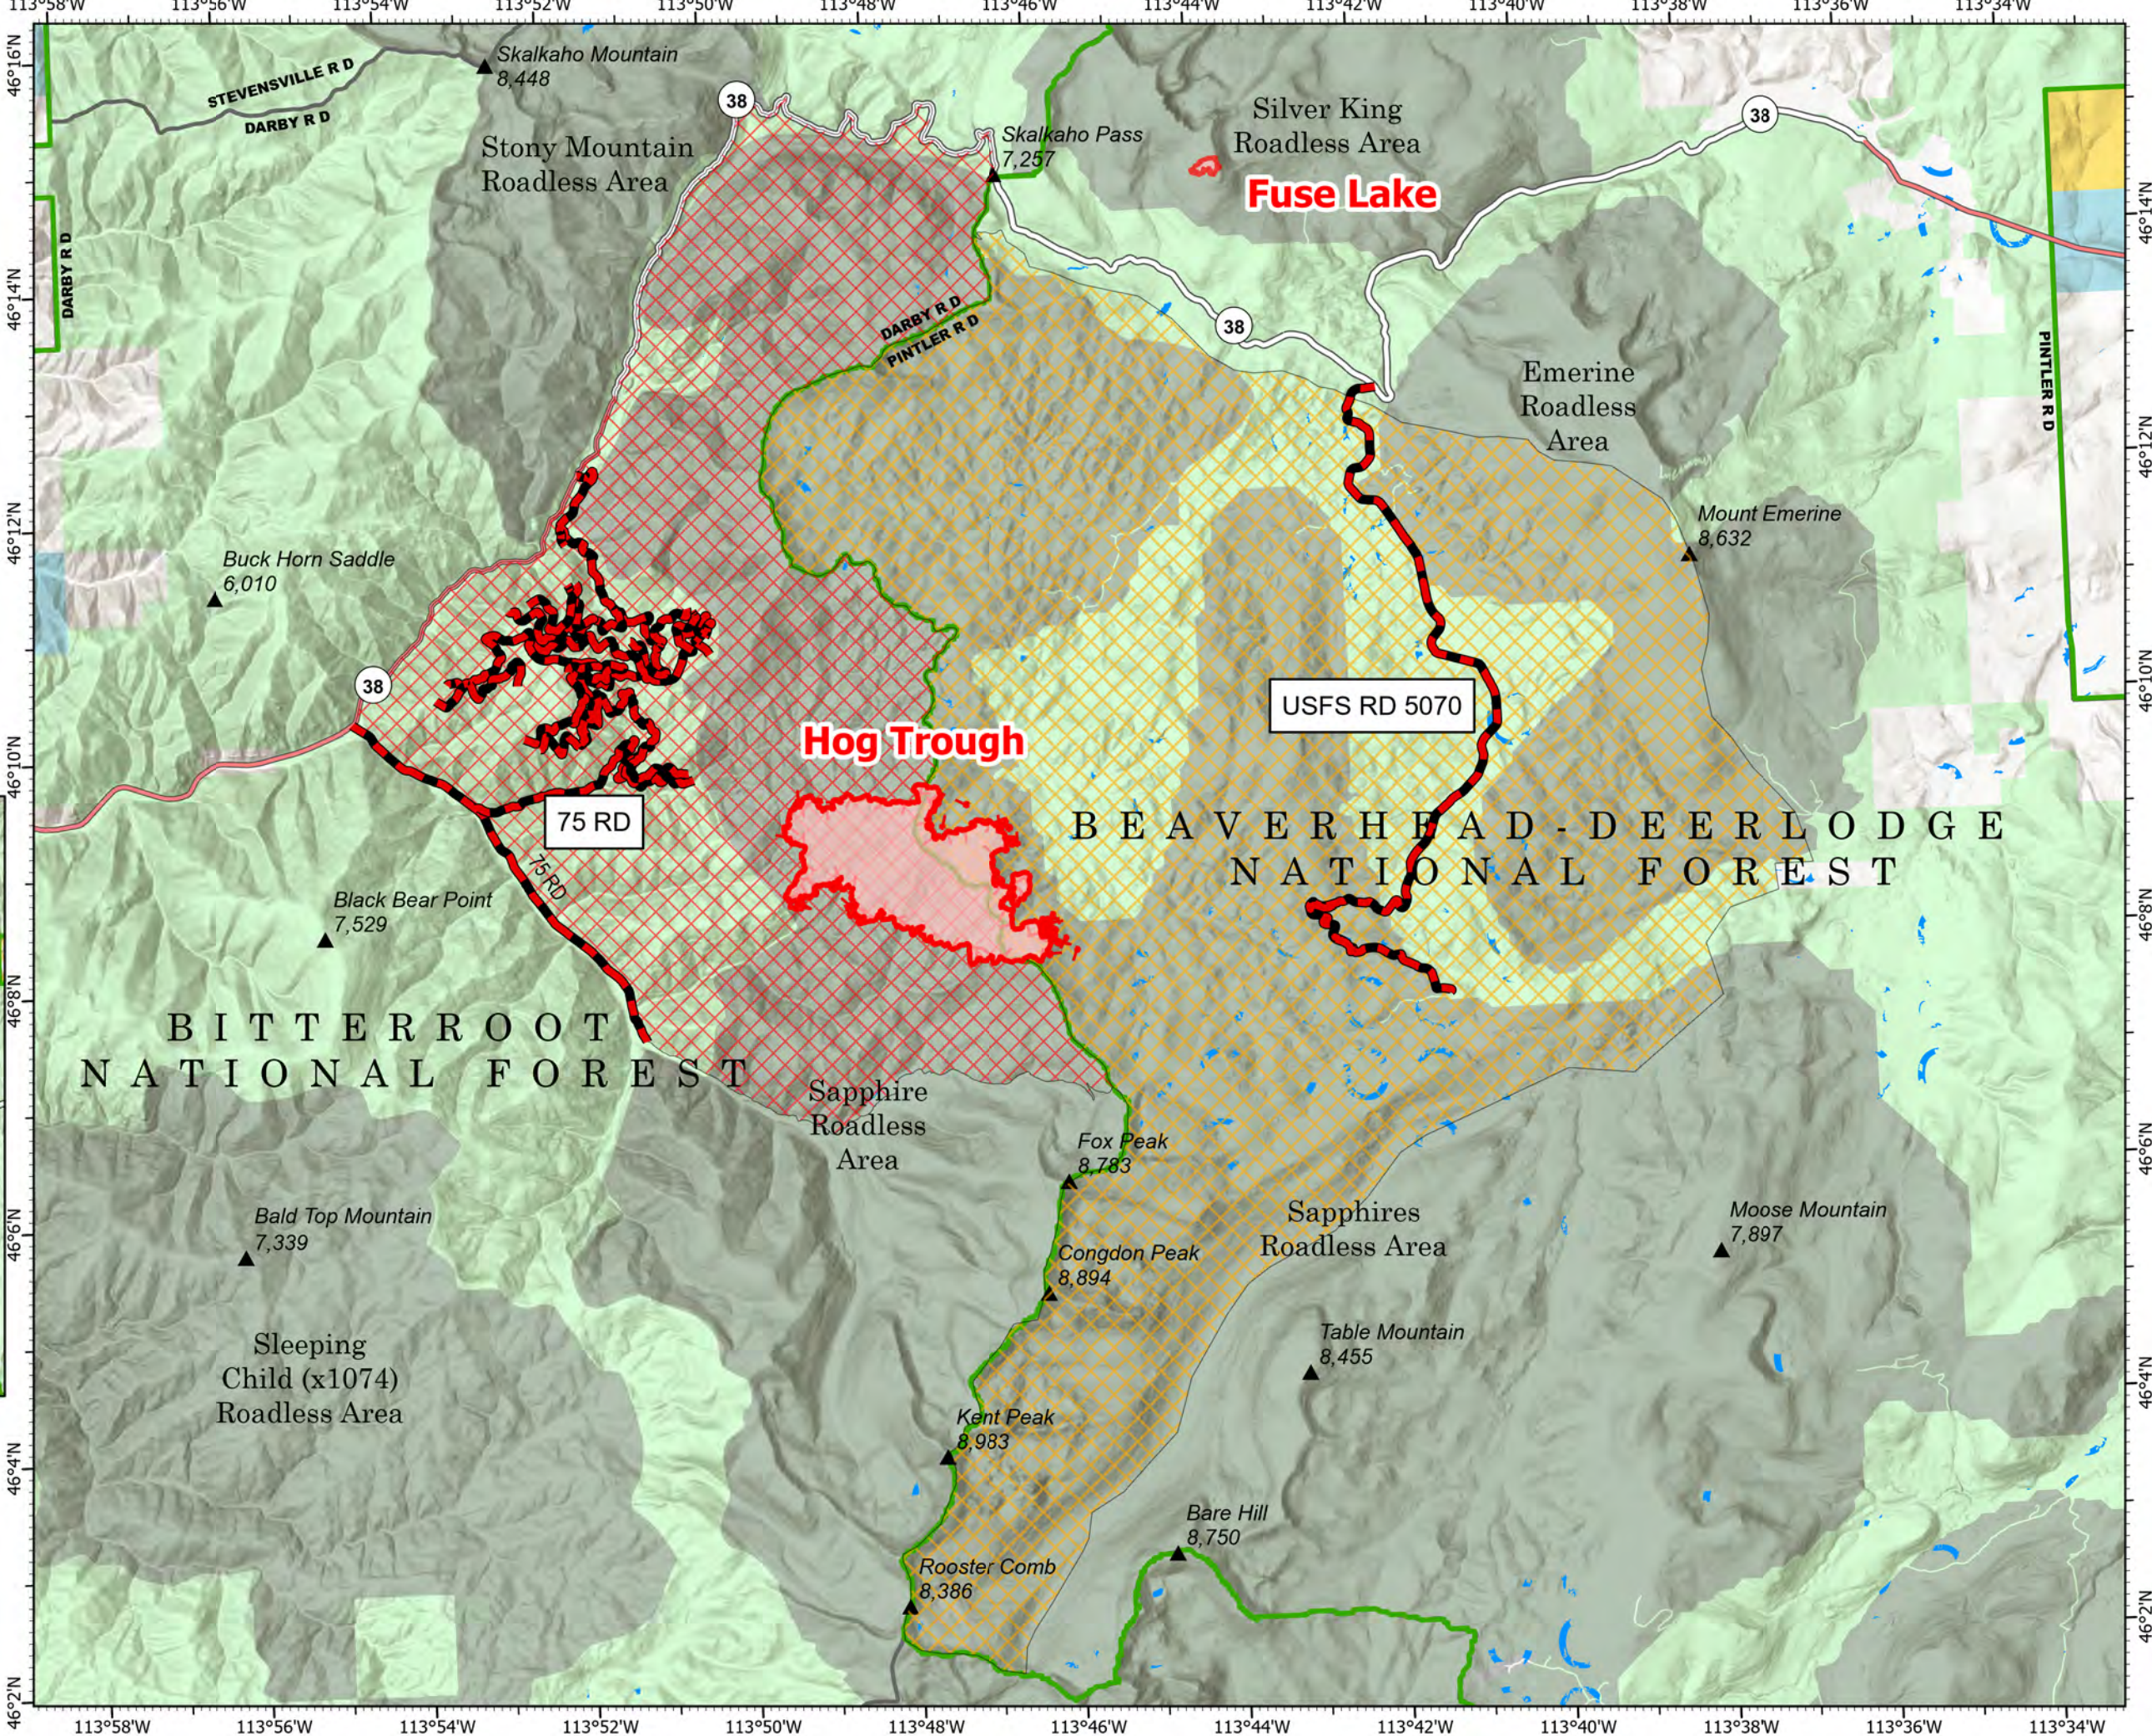

# Public Information

8/21/2022  
 Hog Trough  
 MT-BRF-022161  
 1,620 acres

Fuse Lake  
 MT-BDF-006232  
 17 acres  
 Acres from IR on 8/18/22 2209

-  Hog Trough Fire Road Closures
-  Bitterroot NF Fire Closure Area
-  Beaverhead-Deerlodge NF Closure Area
-  Uncontained
-  Wildfire Daily Fire Perimeter
-  Forest Service Land
-  USFS Roadless Areas
-  State Public Lands
-  Bureau of Land Management Lands

Remote Incident Support

0 0.5 1 2 3 4 Miles