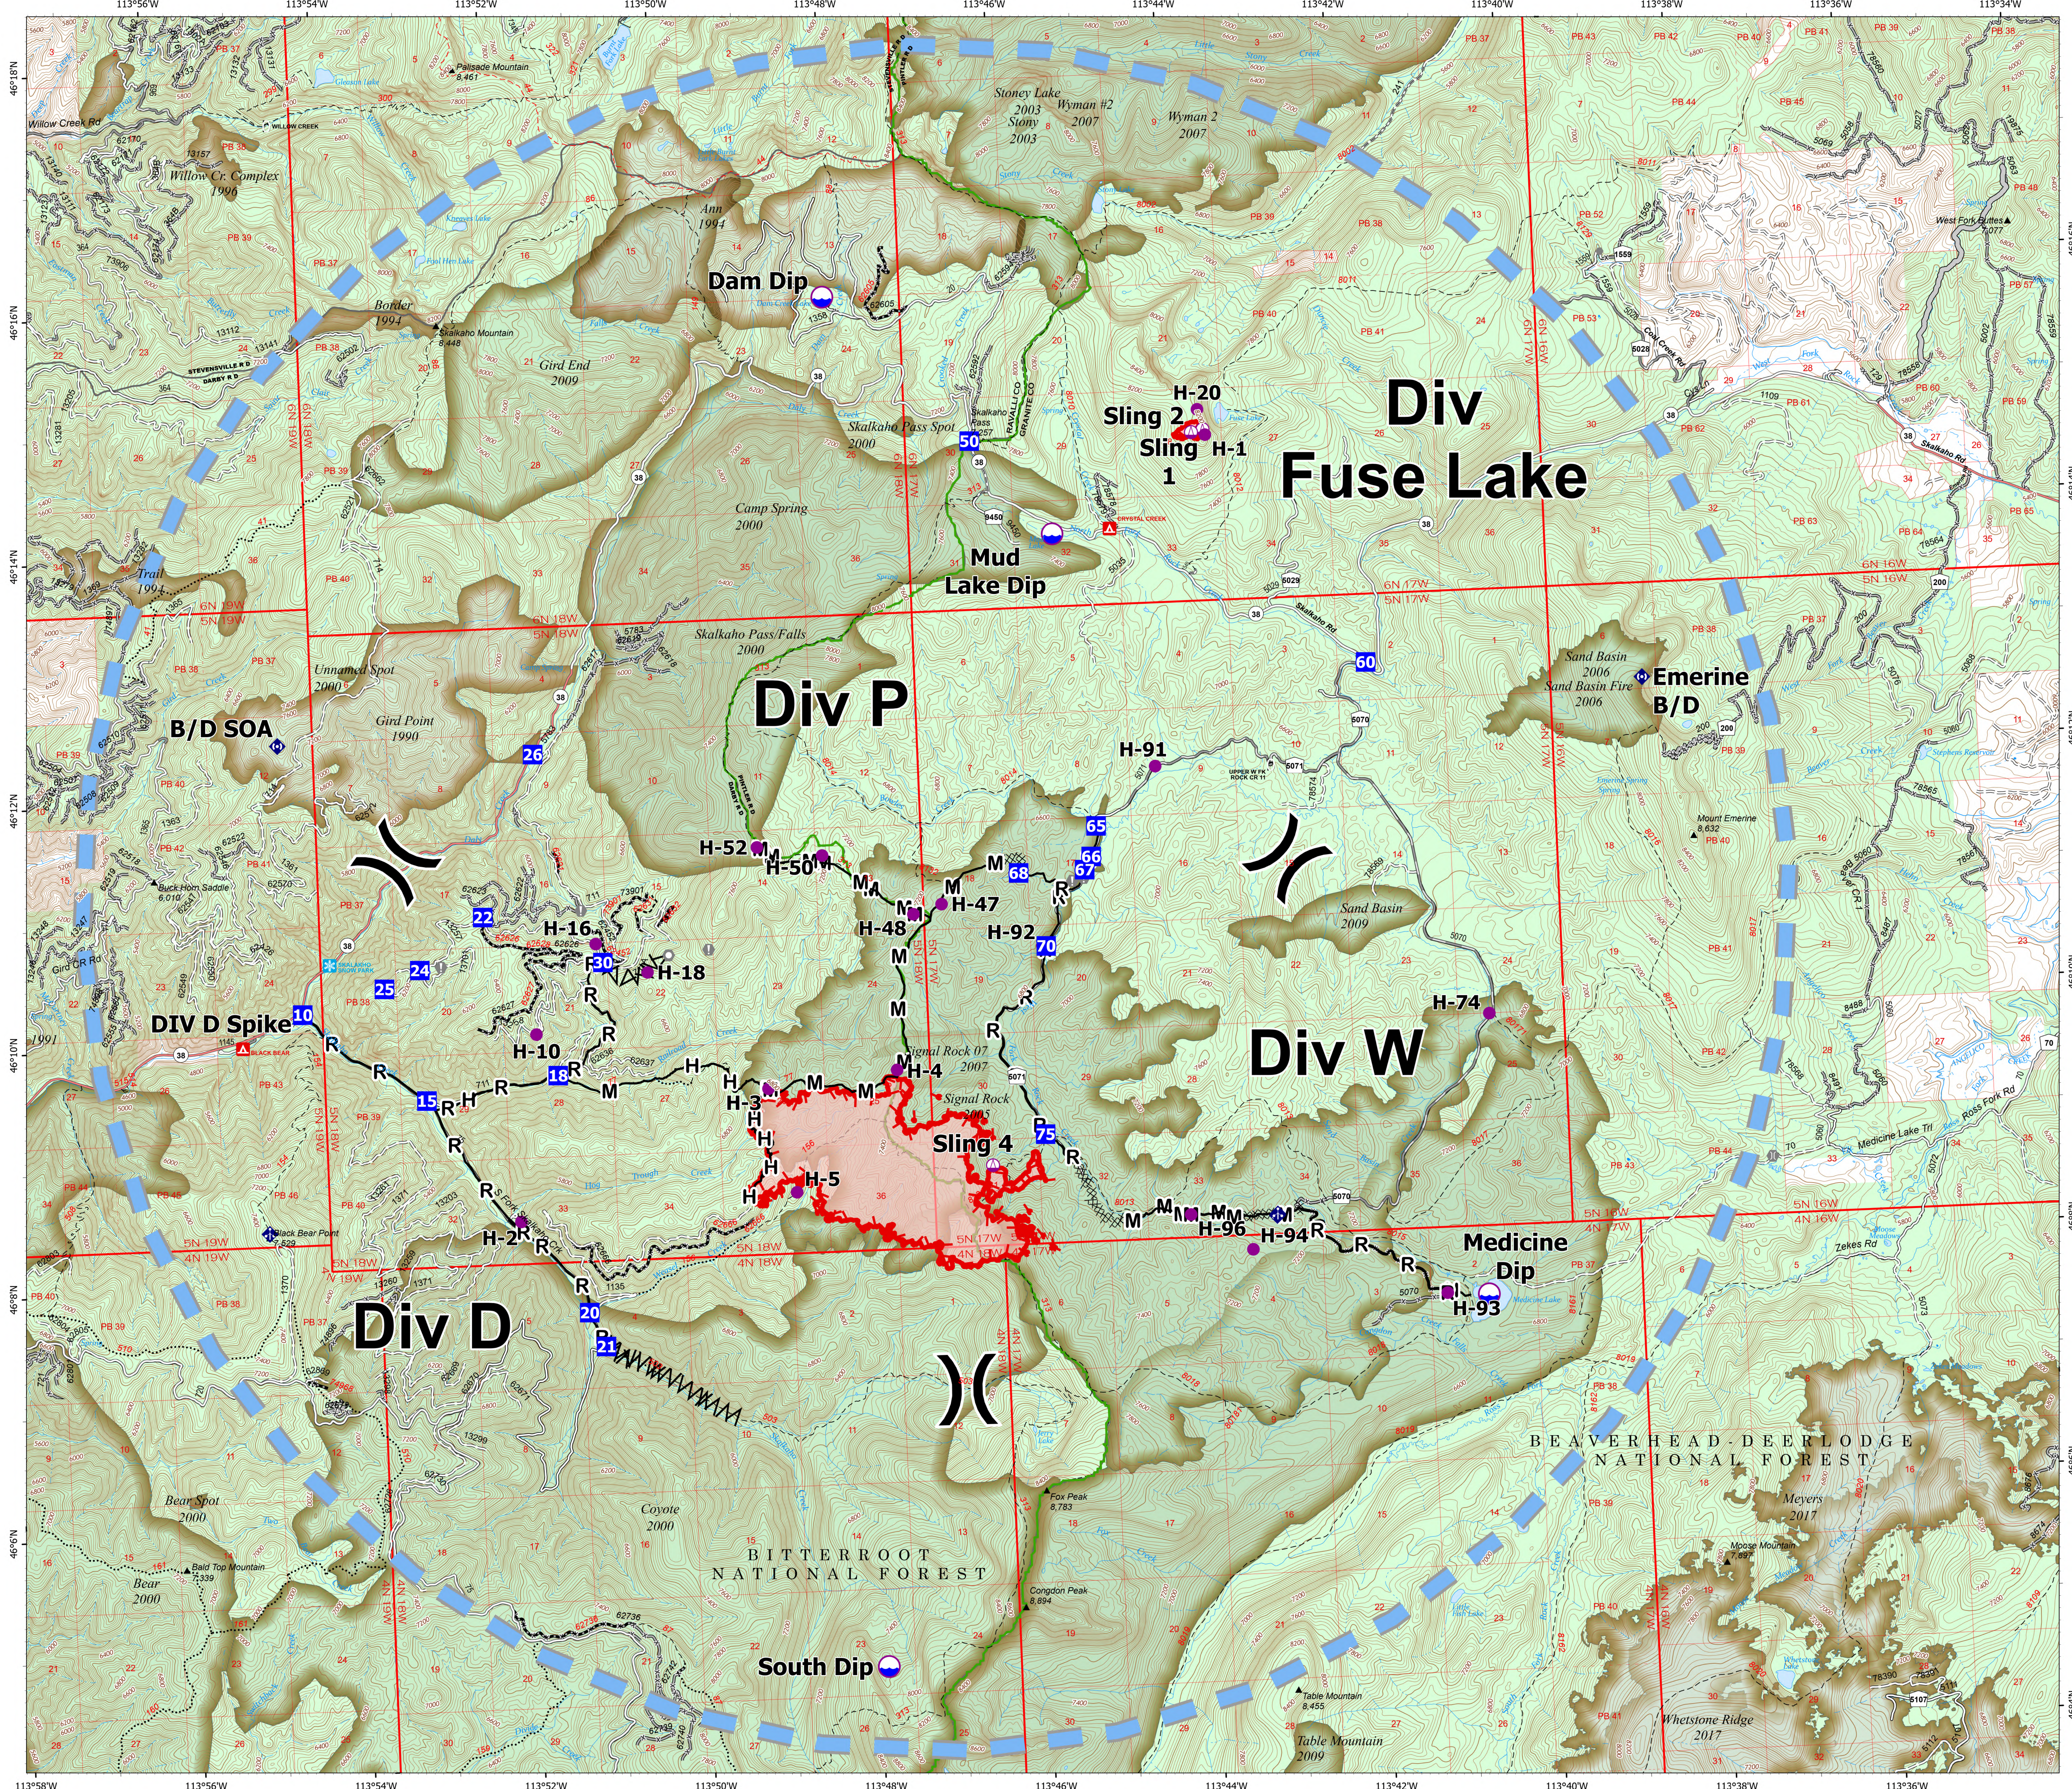

# Ops Overview

Hog Trough  
MT-BRF-022161  
1,688 acres

Fuse Lake  
MT-BDF-006232  
17 acres

8/22/2022

Acres from IR on 8/22/22 0014

- Drop Point
- Camp
- Dip Site
- Helispot
- Sling Site
- X Division Break
- Value at Risk
- Other
- Landmark
- Bridge
- ◆ Mobile Weather Unit
- ◆ Repeater
- XXX Completed Dozer Line
- AAA Completed Fuel Break
- H Completed Hand Line
- M Completed Mixed Construction Line
- R Completed Road as Line
- Access or Improved Road
- Temporary Flight Restriction
- Uncontained
- Wildfire Daily Fire Perimeter
- State Secondary Route
- State Route Not Paved
- Gravel Road
- Dirt Road
- Unimproved Road
- USFS Motorcycle Trail
- Motorized Trail
- Forest Service Roads Closed
- Paved Roads
- Dirt (Not Paved)
- Forest Service Land
- Fire History

0 0.5 1 2 Miles

8/22/2022 0755  
North American 1983 Datum, Lat/Long Grid

BITTERROOT NATIONAL FOREST

BEAVERHEAD-DEERLODGE NATIONAL FOREST