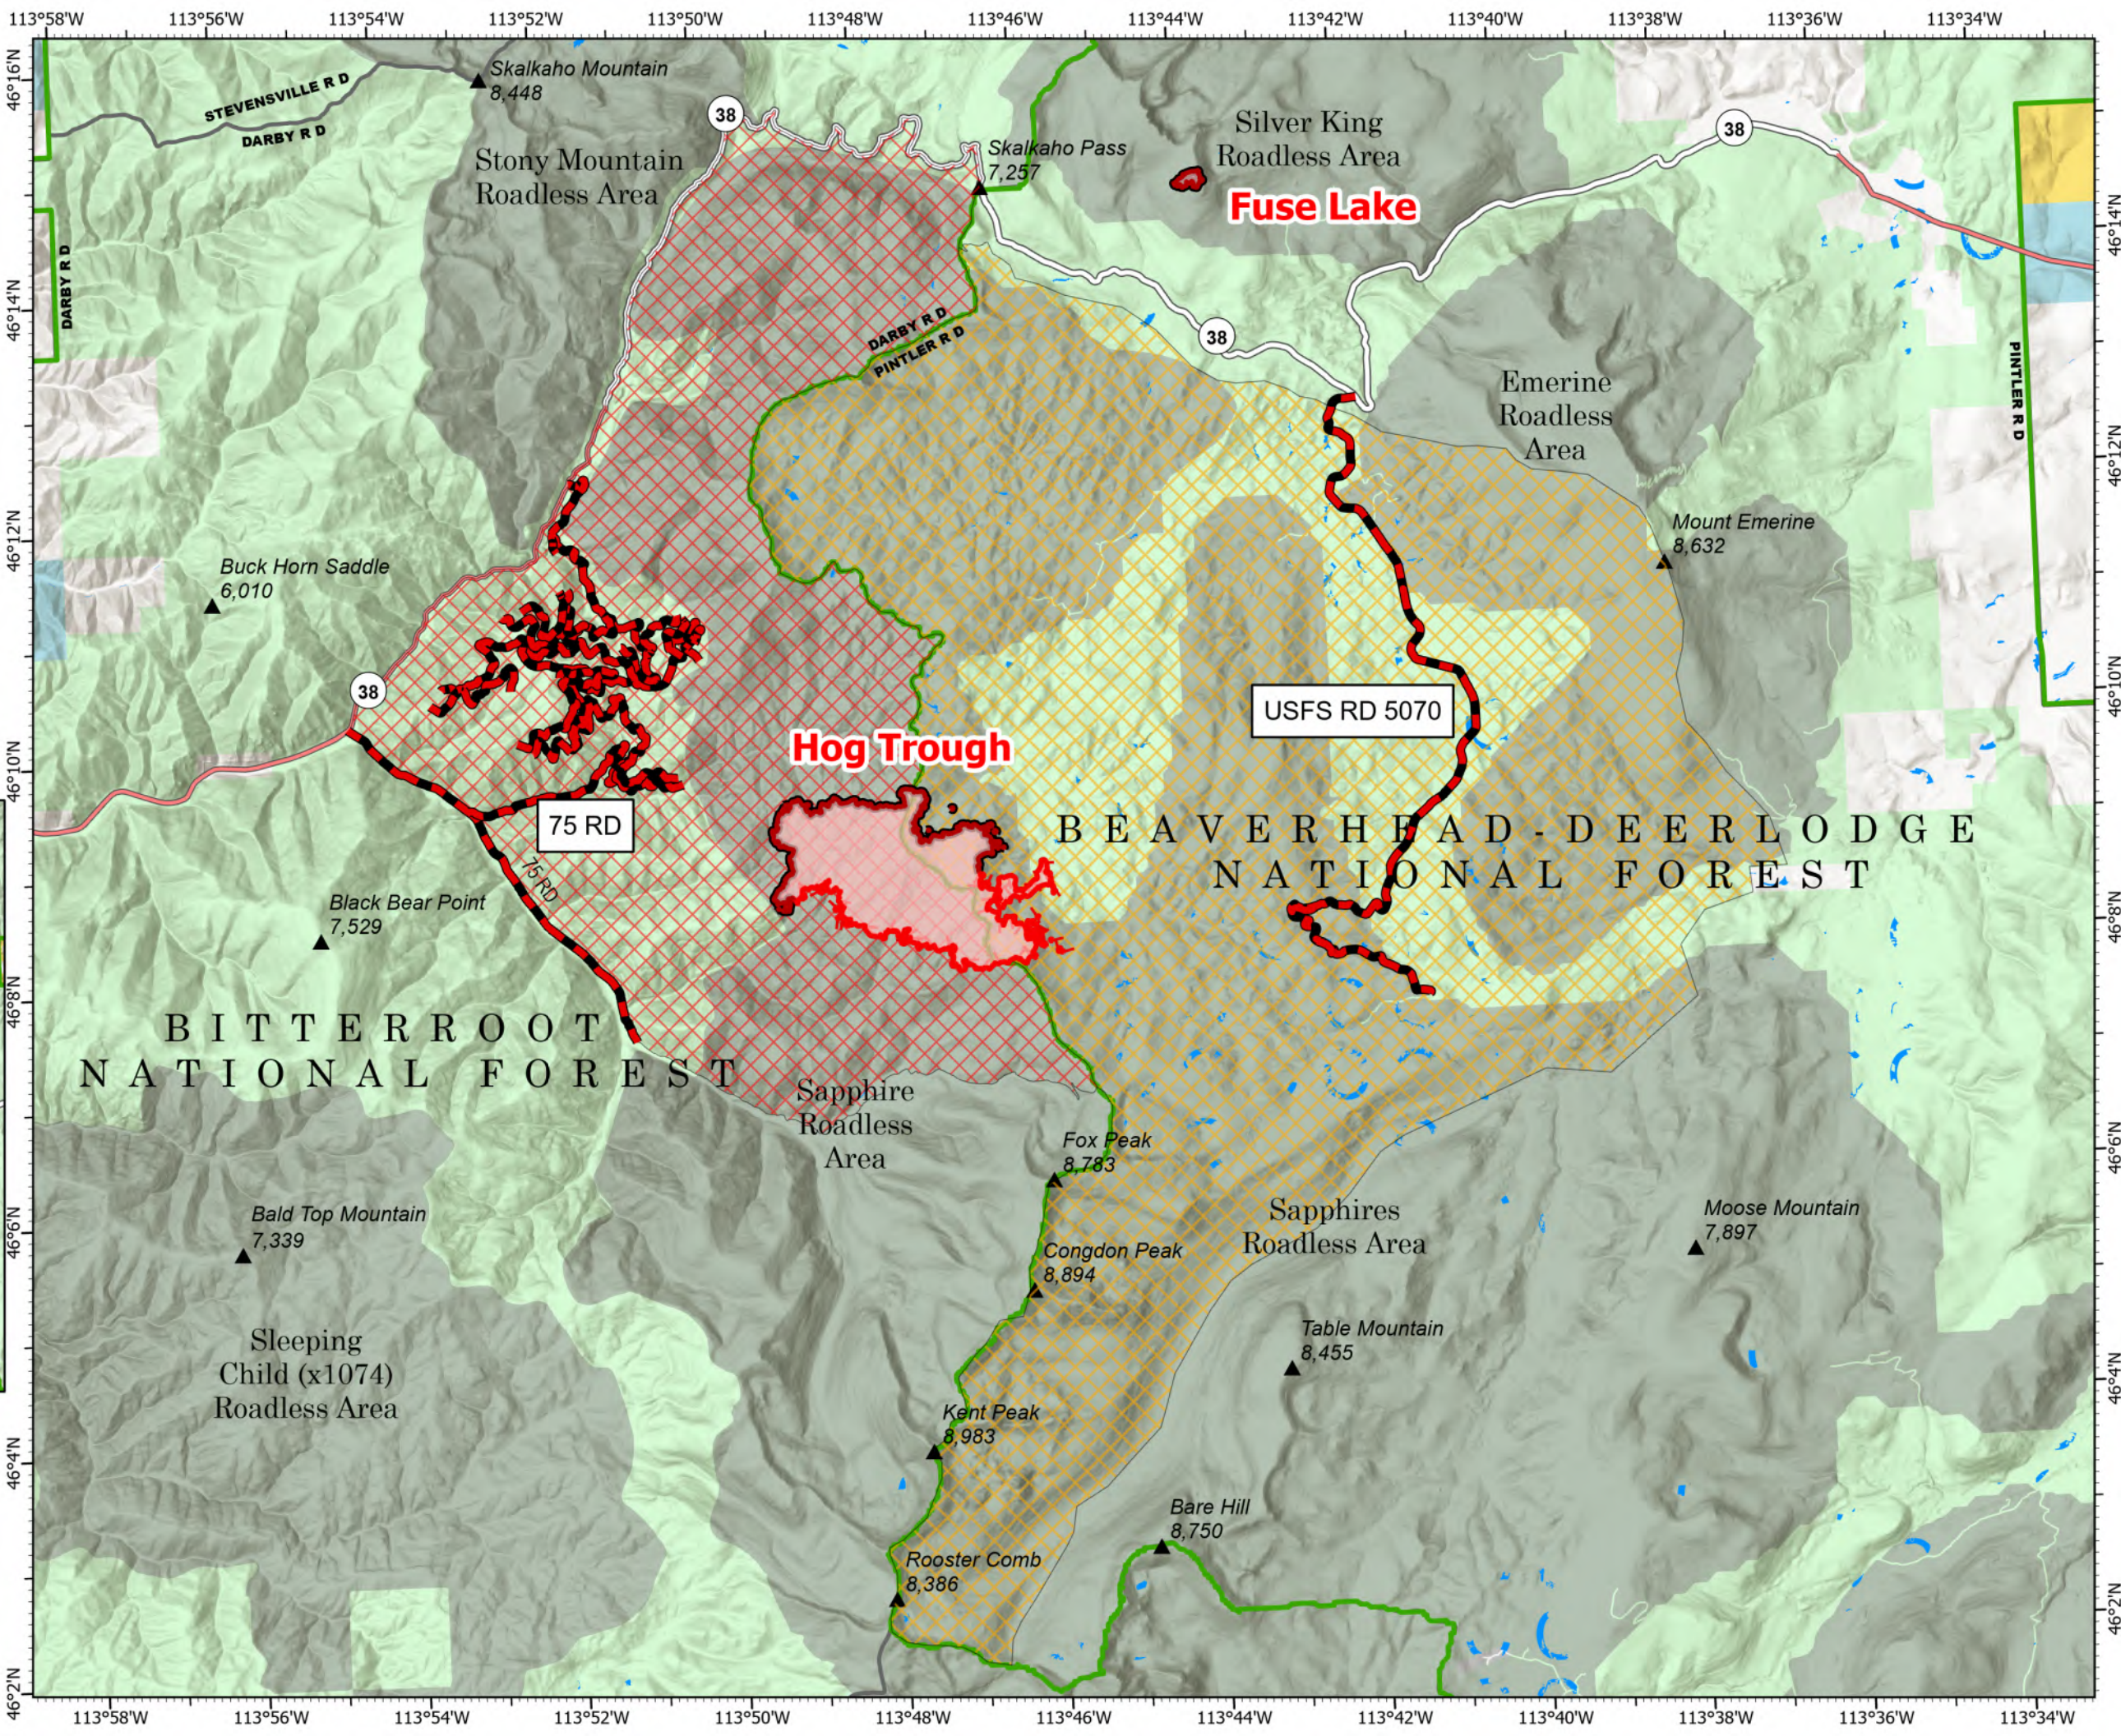

Public Information

8/25/2022
 Hog Trough
 MT-BRF-022161
 1,701 acres

Fuse Lake
 MT-BDF-006232
 17 acres

Acres from IR on 8/22/22 2333

-  Hog Trough Fire Road Closures
-  Bitterroot NF Fire Closure Area
-  Beaverhead-Deerlodge NF Closure Area
-  Contained
-  Uncontained
-  Wildfire Daily Fire Perimeter
-  Forest Service Land
-  USFS Roadless Areas
-  State Public Lands
-  Bureau of Land Management Lands

8/25/2022 0509
 North American 1983 Datum, LatLong Grid