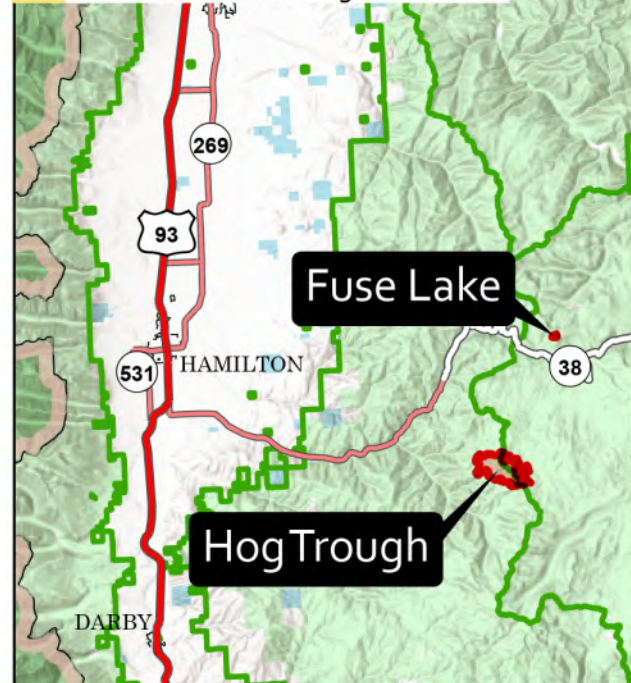

Public Information

8/25/2022
 Hog Trough
 MT-BRF-022161
 1,701 acres

Fuse Lake
 MT-BDF-006232
 17 acres

Acres from IR on 8/22/22 2333

-  Hog Trough Fire Road Closures
-  Bitterroot NF Fire Closure Area
-  Beaverhead-Deerlodge NF Closure Area
-  Contained
-  Uncontained
-  Wildfire Daily Fire Perimeter
-  Forest Service Land
-  USFS Roadless Areas
-  State Public Lands
-  Bureau of Land Management Lands

8/25/2022 0509
 North American 1983 Datum, LatLong Grid