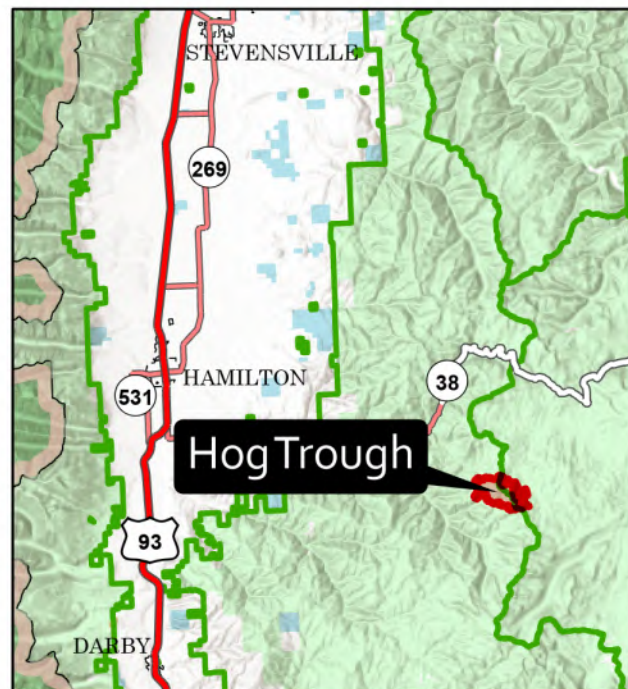

Public Information

8/28/2022
Hog Trough
MT-BRF-022161
1,701 acres

Acres from IR on 8/25/22 2238

-  Hog Trough Fire Road Closures
-  Bitterroot NF Fire Closure Area
-  Beaverhead-Deerlodge NF Closure Area
-  Contained
-  Uncontained
-  Wildfire Daily Fire Perimeter
-  Forest Service Land
-  USFS Roadless Areas
-  State Public Lands
-  Bureau of Land Management Lands

8/27/2022 0940
North American 1983 Datum, LatLong Grid