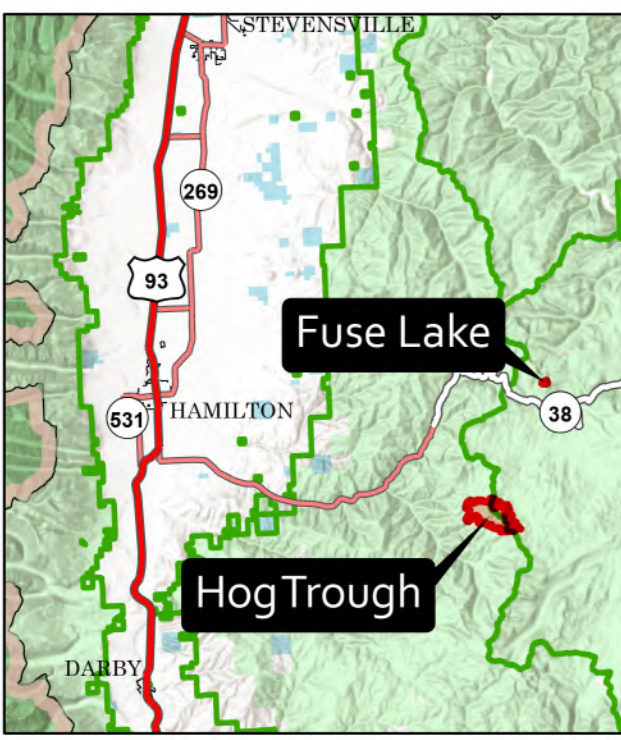

# Public Information

8/22/2022  
 Hog Trough  
 MT-BRF-022161  
 1,688 acres

Fuse Lake  
 MT-BDF-006232  
 17 acres  
 Acres from IR on 8/22/22 0014

-  Hog Trough Fire Road Closures
-  Bitterroot NF Fire Closure Area
-  Beaverhead-Deerlodge NF Closure Area
-  Uncontained
-  Wildfire Daily Fire Perimeter
-  Forest Service Land
-  USFS Roadless Areas
-  State Public Lands
-  Bureau of Land Management Lands

0 0.5 1 2 3 4 Miles