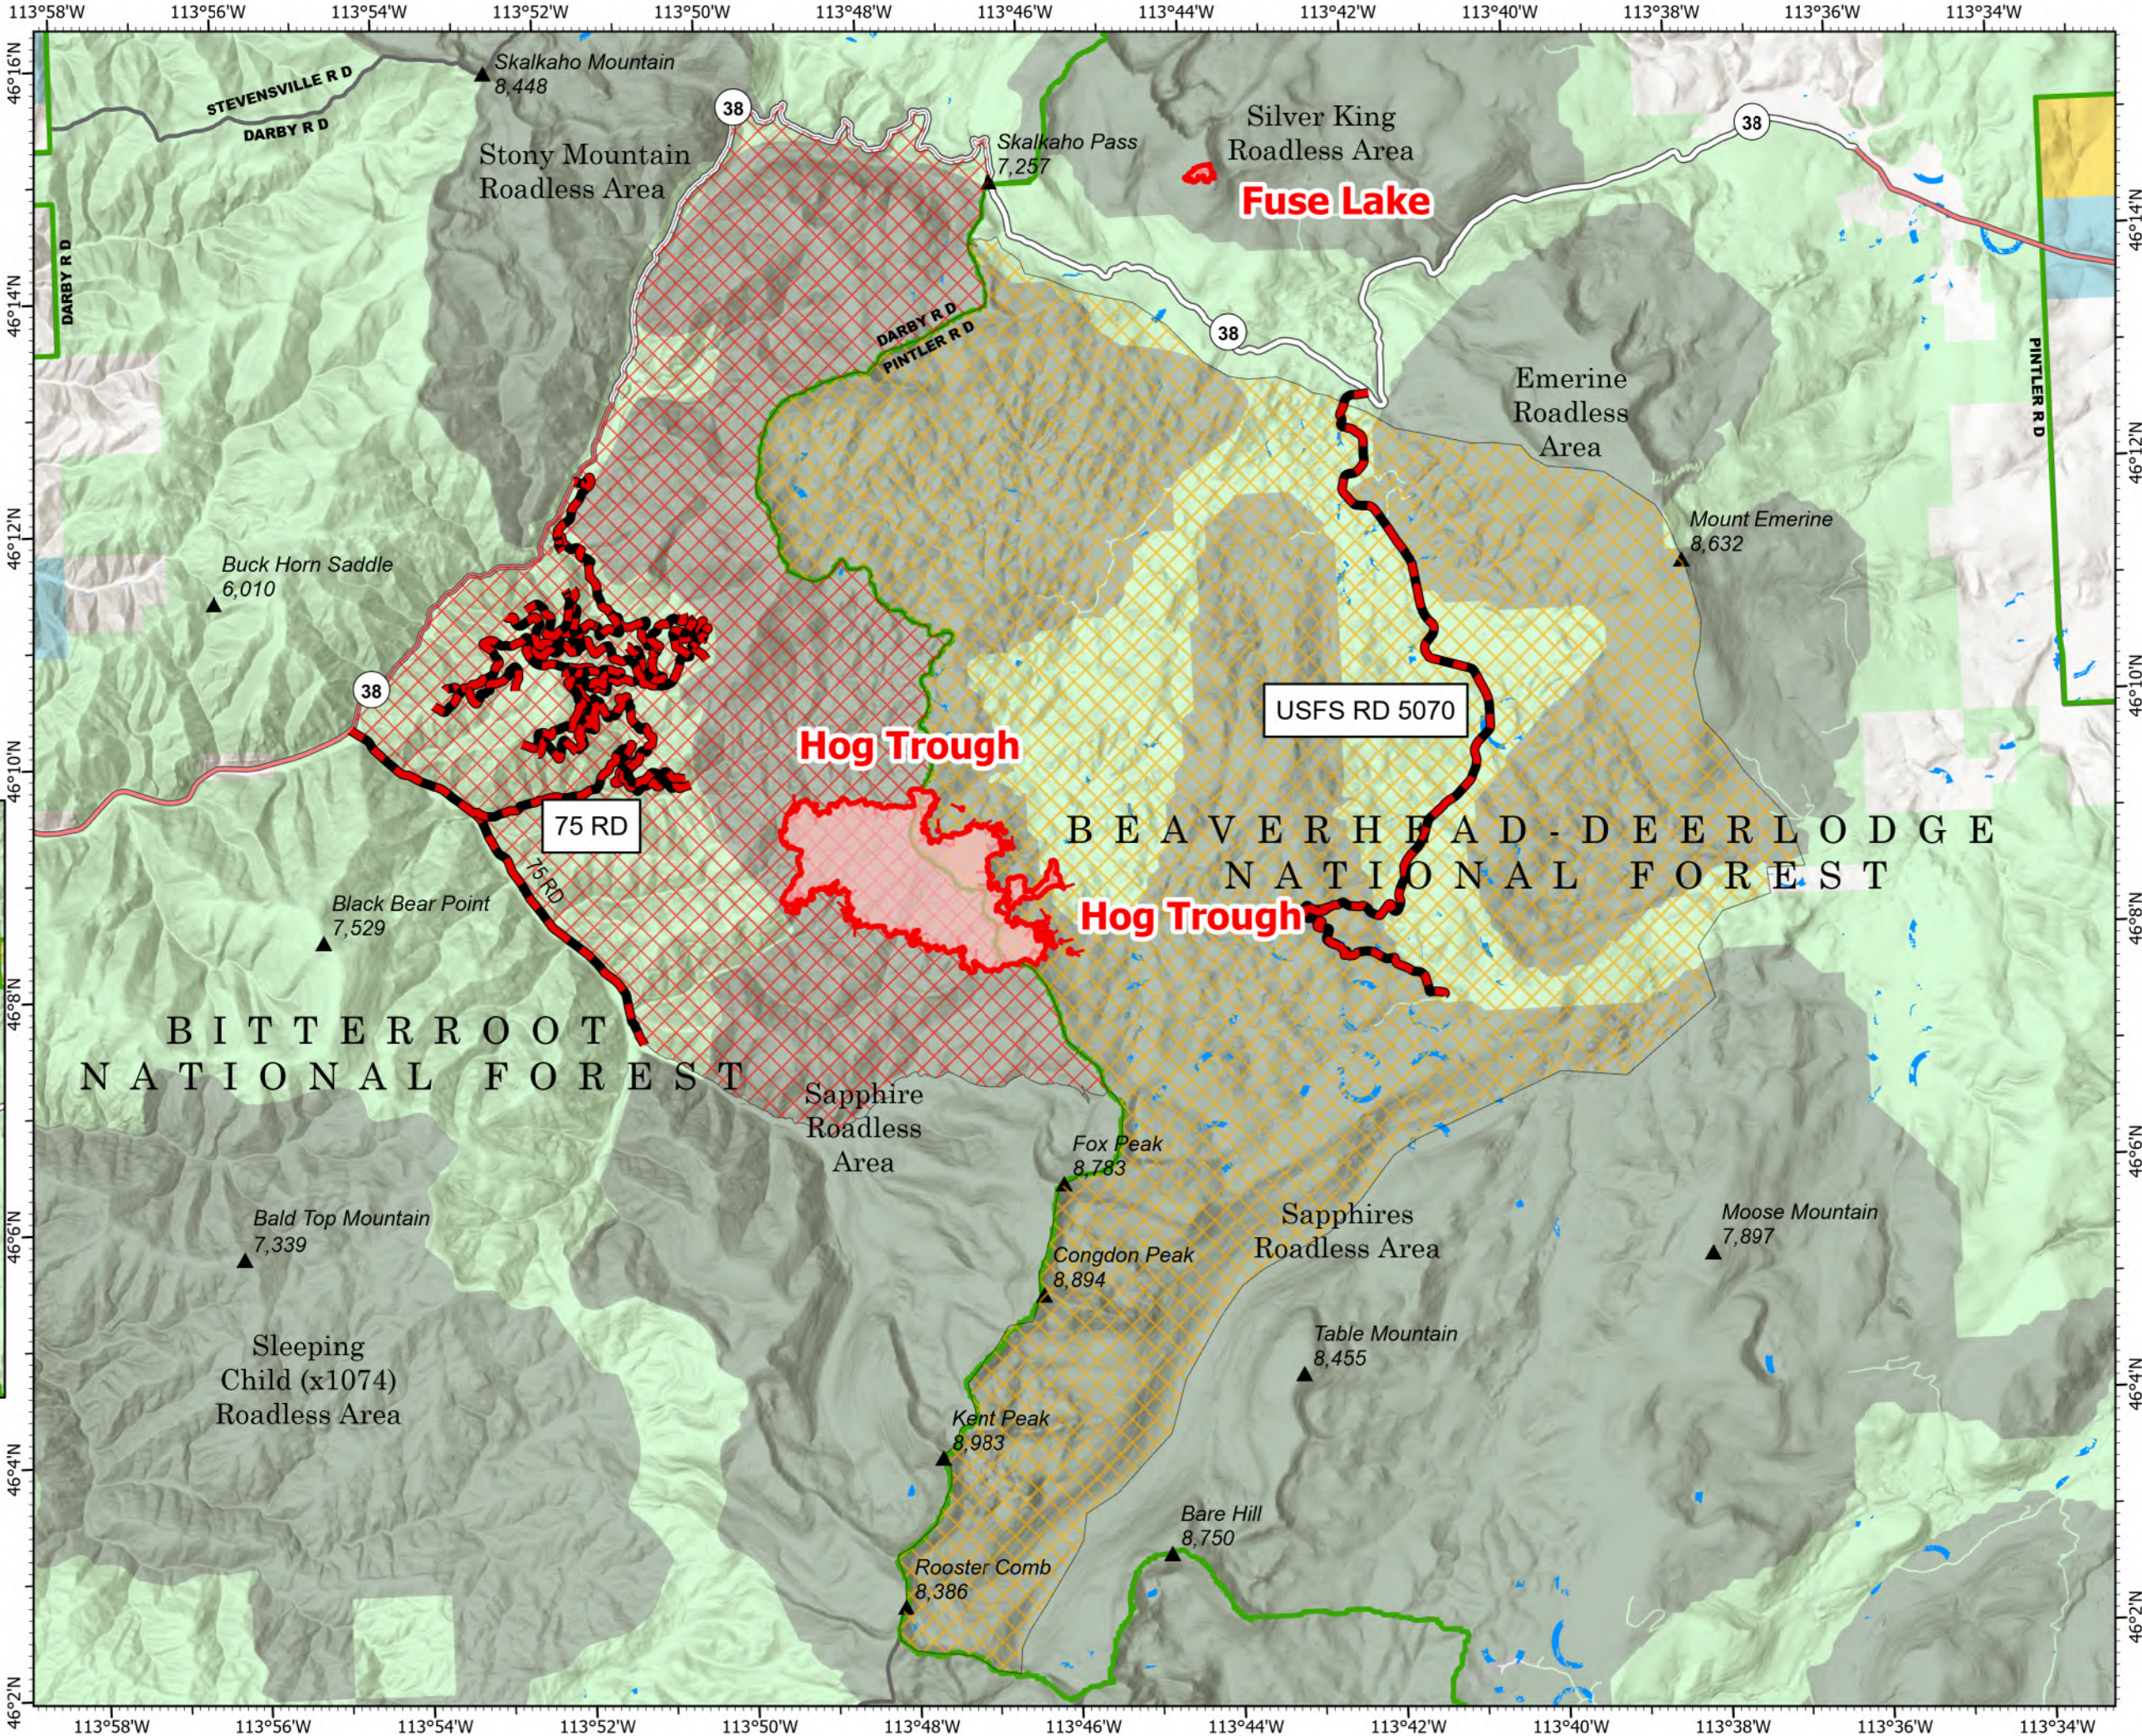

# Public Information

8/22/2022  
 Hog Trough  
 MT-BRF-022161  
 1,688 acres

Fuse Lake  
 MT-BDF-006232  
 17 acres  
 Acres from IR on 8/22/22 0014

-  Hog Trough Fire Road Closures
-  Bitterroot NF Fire Closure Area
-  Beaverhead-Deerlodge NF Closure Area
-  Uncontained
-  Wildfire Daily Fire Perimeter
-  Forest Service Land
-  USFS Roadless Areas
-  State Public Lands
-  Bureau of Land Management Lands

0 0.5 1 2 3 4 Miles