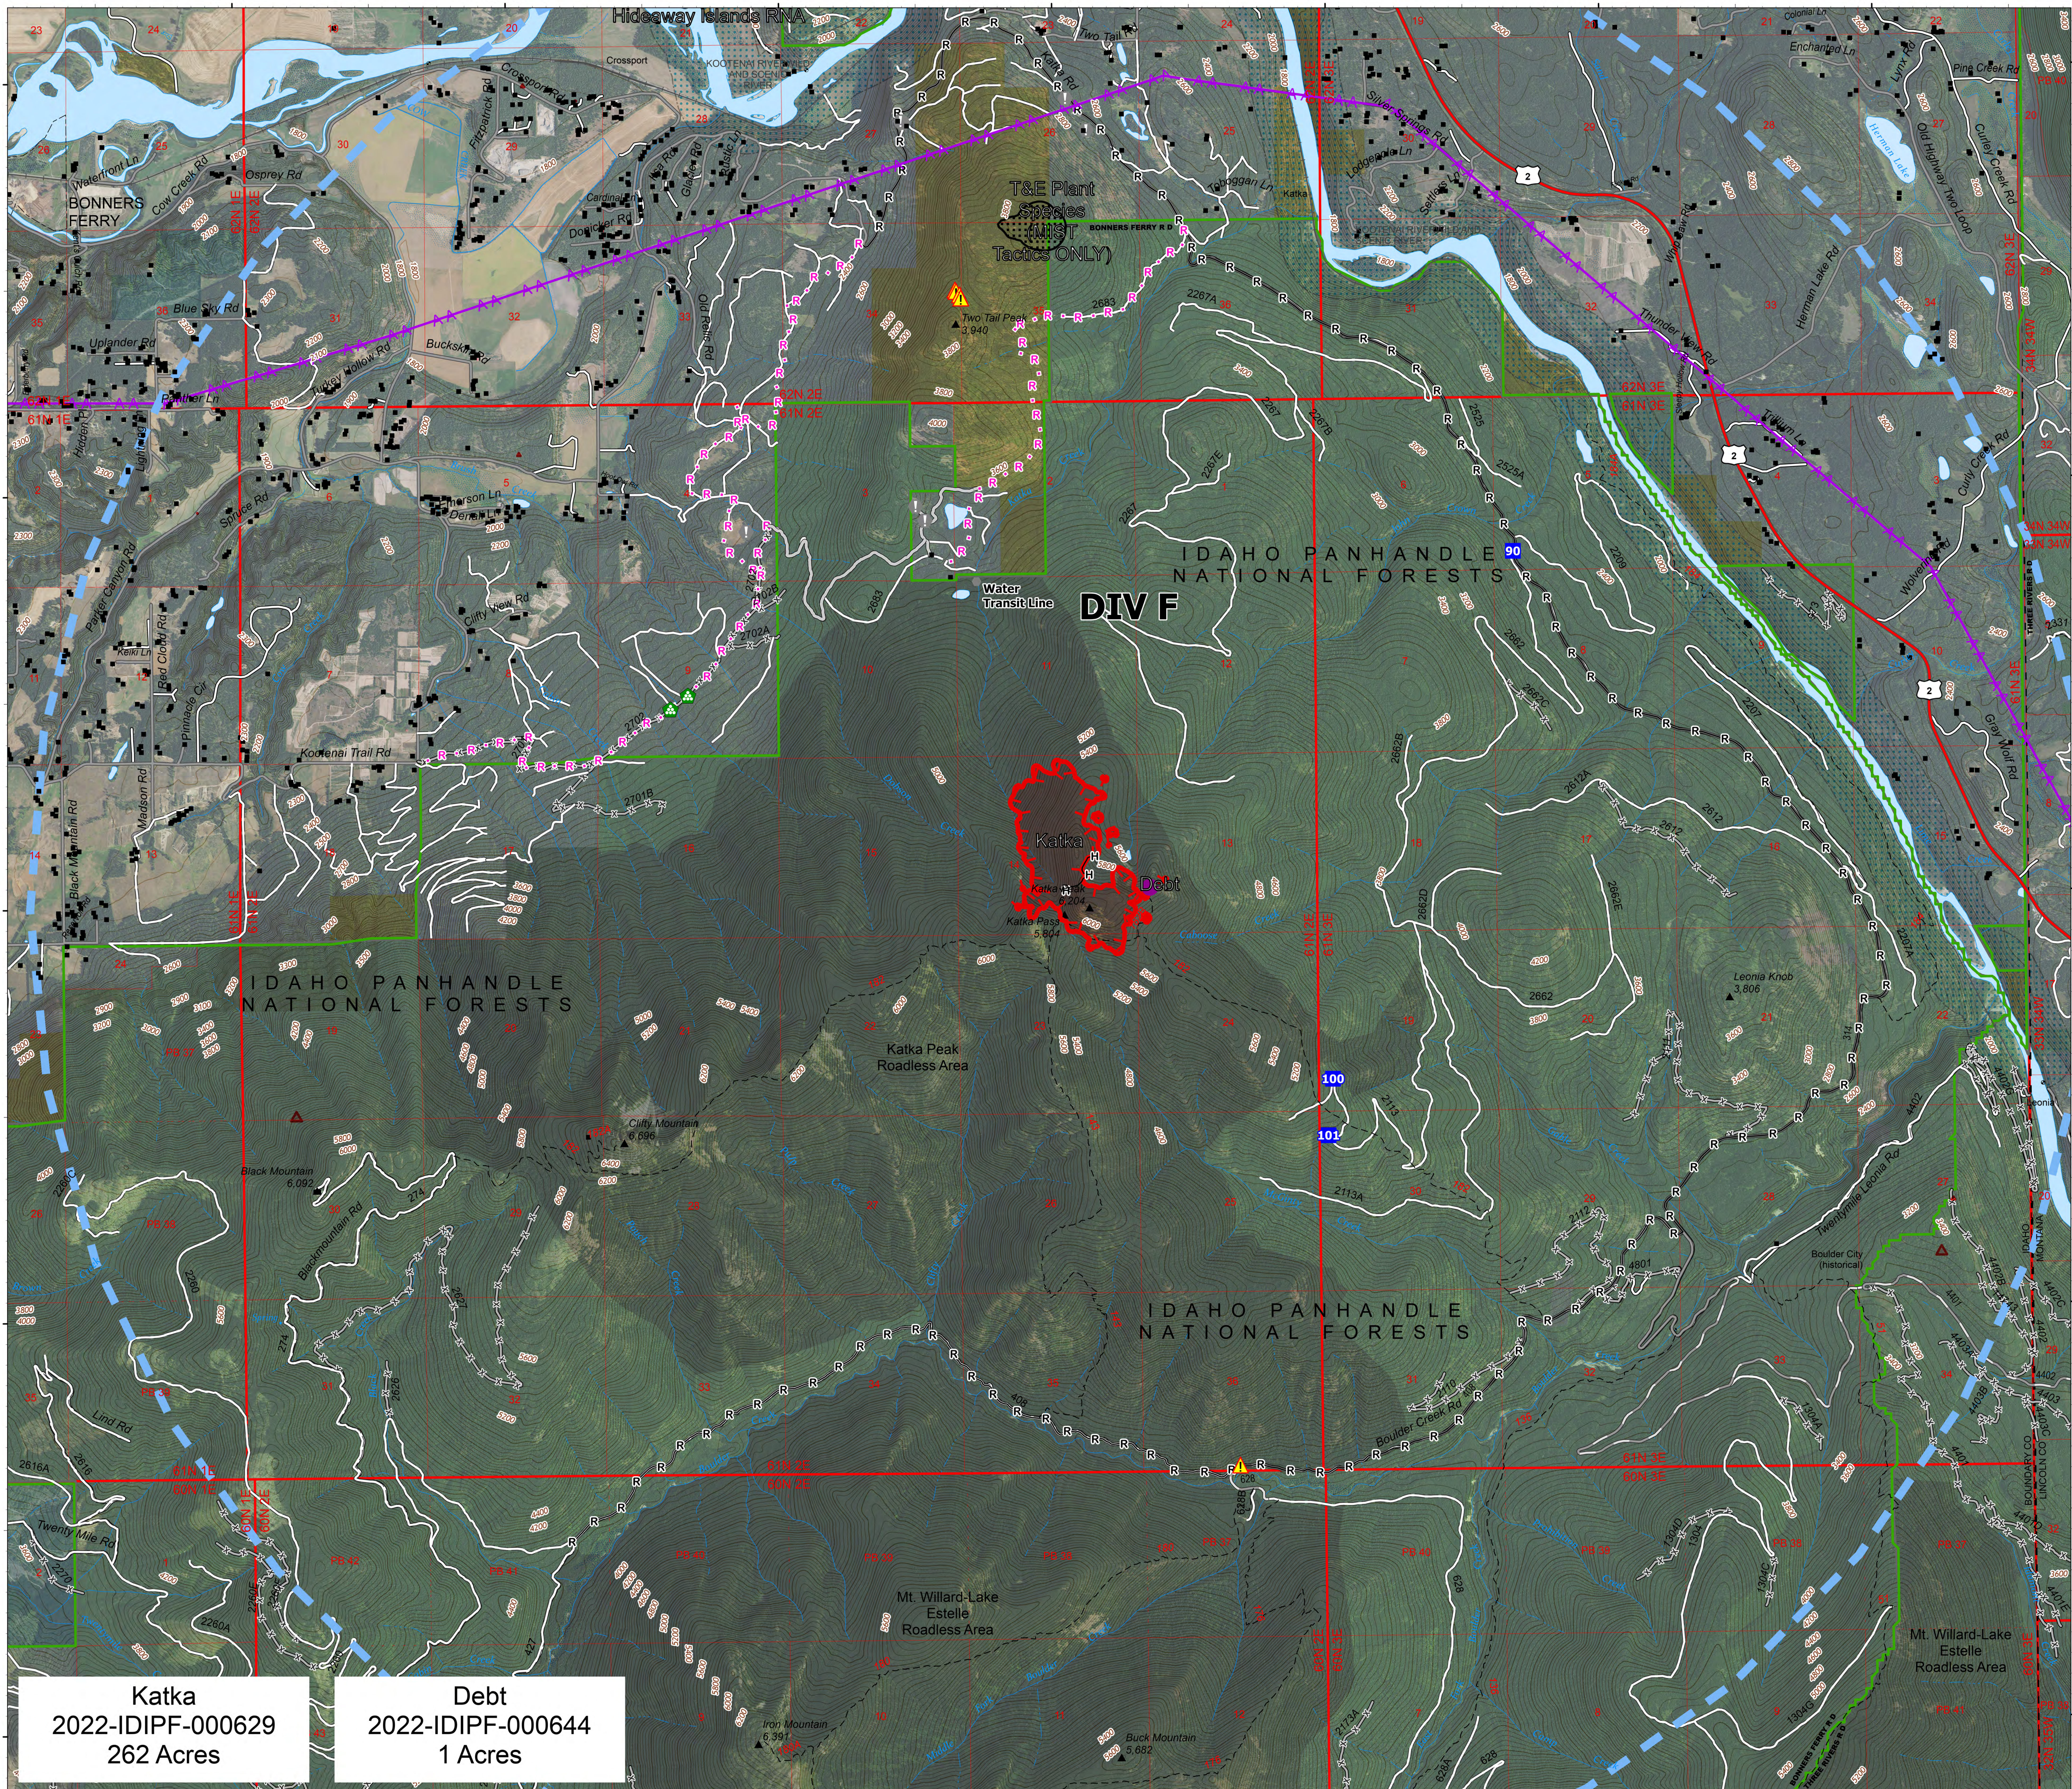

# Operations\_Ortho

South  
Kootenai River Complex  
2022-IDIPF-000653  
9/12/2022

19,708 acres at 9/11/22 2015  
Acres from IR

- Helispot
- Drop Point
- ⚠ Value at Risk
- ⚠ Other
- 🌳 Landing or Log Deck
- ⚠ Hazard
- Completed Hand Line
- Completed Road as Line
- Planned Road as Line
- Access or Improved Road
- ⚠ Aerial Hazard
- Temporary Flight Restriction
- Other
- ▭ Wildfire Daily Fire Perimeter
- ▭ IR Heat Perimeter
- US Primary Route
- Paved Roads
- Dirt (Not Paved)
- ▭ Forest Service Land
- ▭ State Public Lands
- ▭ Bureau of Land Management Lands
- Idaho Structures

**Katka**  
2022-IDIPF-000629  
262 Acres

**Debt**  
2022-IDIPF-000644  
1 Acres