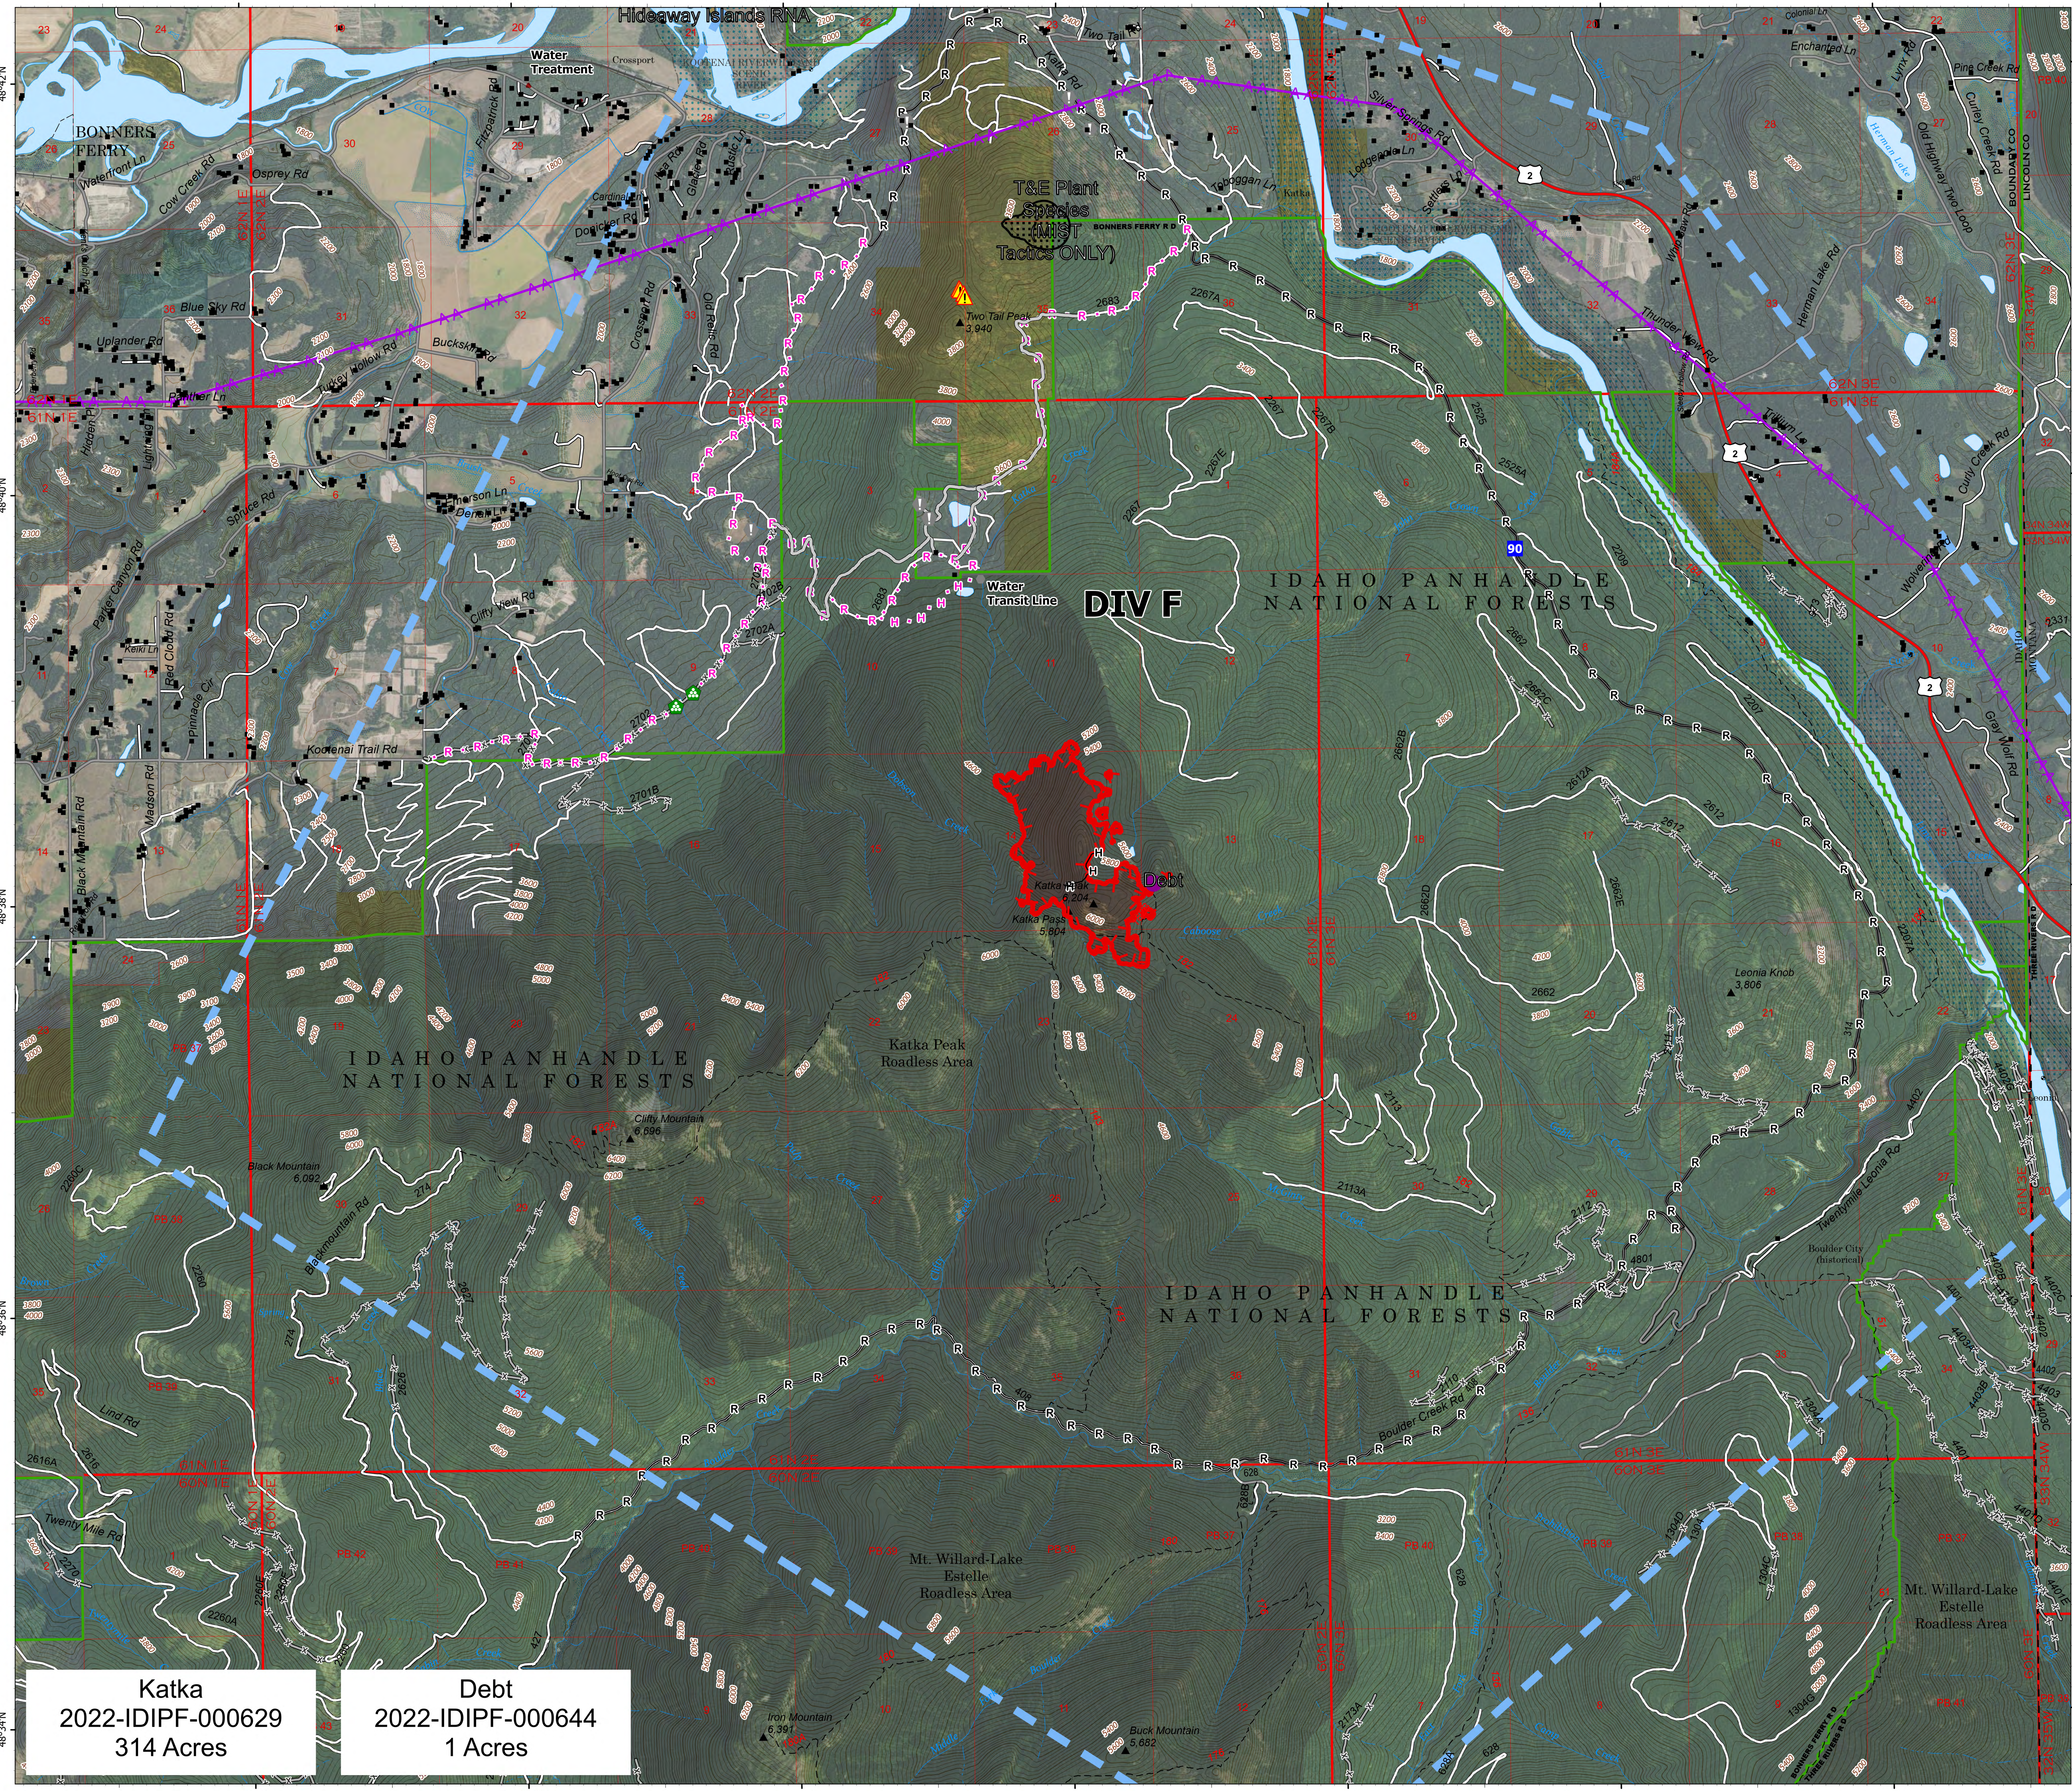

# Operations\_Ortho

South  
Kootenai River Complex  
2022-IDIPF-000653  
09/20/2022  
20,908 acres at 9/17/2022 1946  
Acres from IR

- Helispot
- Drop Point
- ⚠ Value at Risk
- ⚠ Other
- 🌳 Landing or Log Deck
- ⚠ Hazard
- Completed Hand Line
- Completed Road as Line
- Planned Hand Line
- Planned Road as Line
- Access or Improved Road
- ⚠ Aerial Hazard
- Temporary Flight Restriction
- Other
- ▭ Wildfire Daily Fire Perimeter
- US Primary Route
- Paved Roads
- Dirt (Not Paved)
- ▭ Forest Service Land
- ▭ State Public Lands
- ▭ Bureau of Land Management Lands
- Idaho Structures

Katka  
2022-IDIPF-000629  
314 Acres

Debt  
2022-IDIPF-000644  
1 Acres

NR Team 4  
09/19/2022 2047  
North American 1983 Datum, Lat/Long Grid