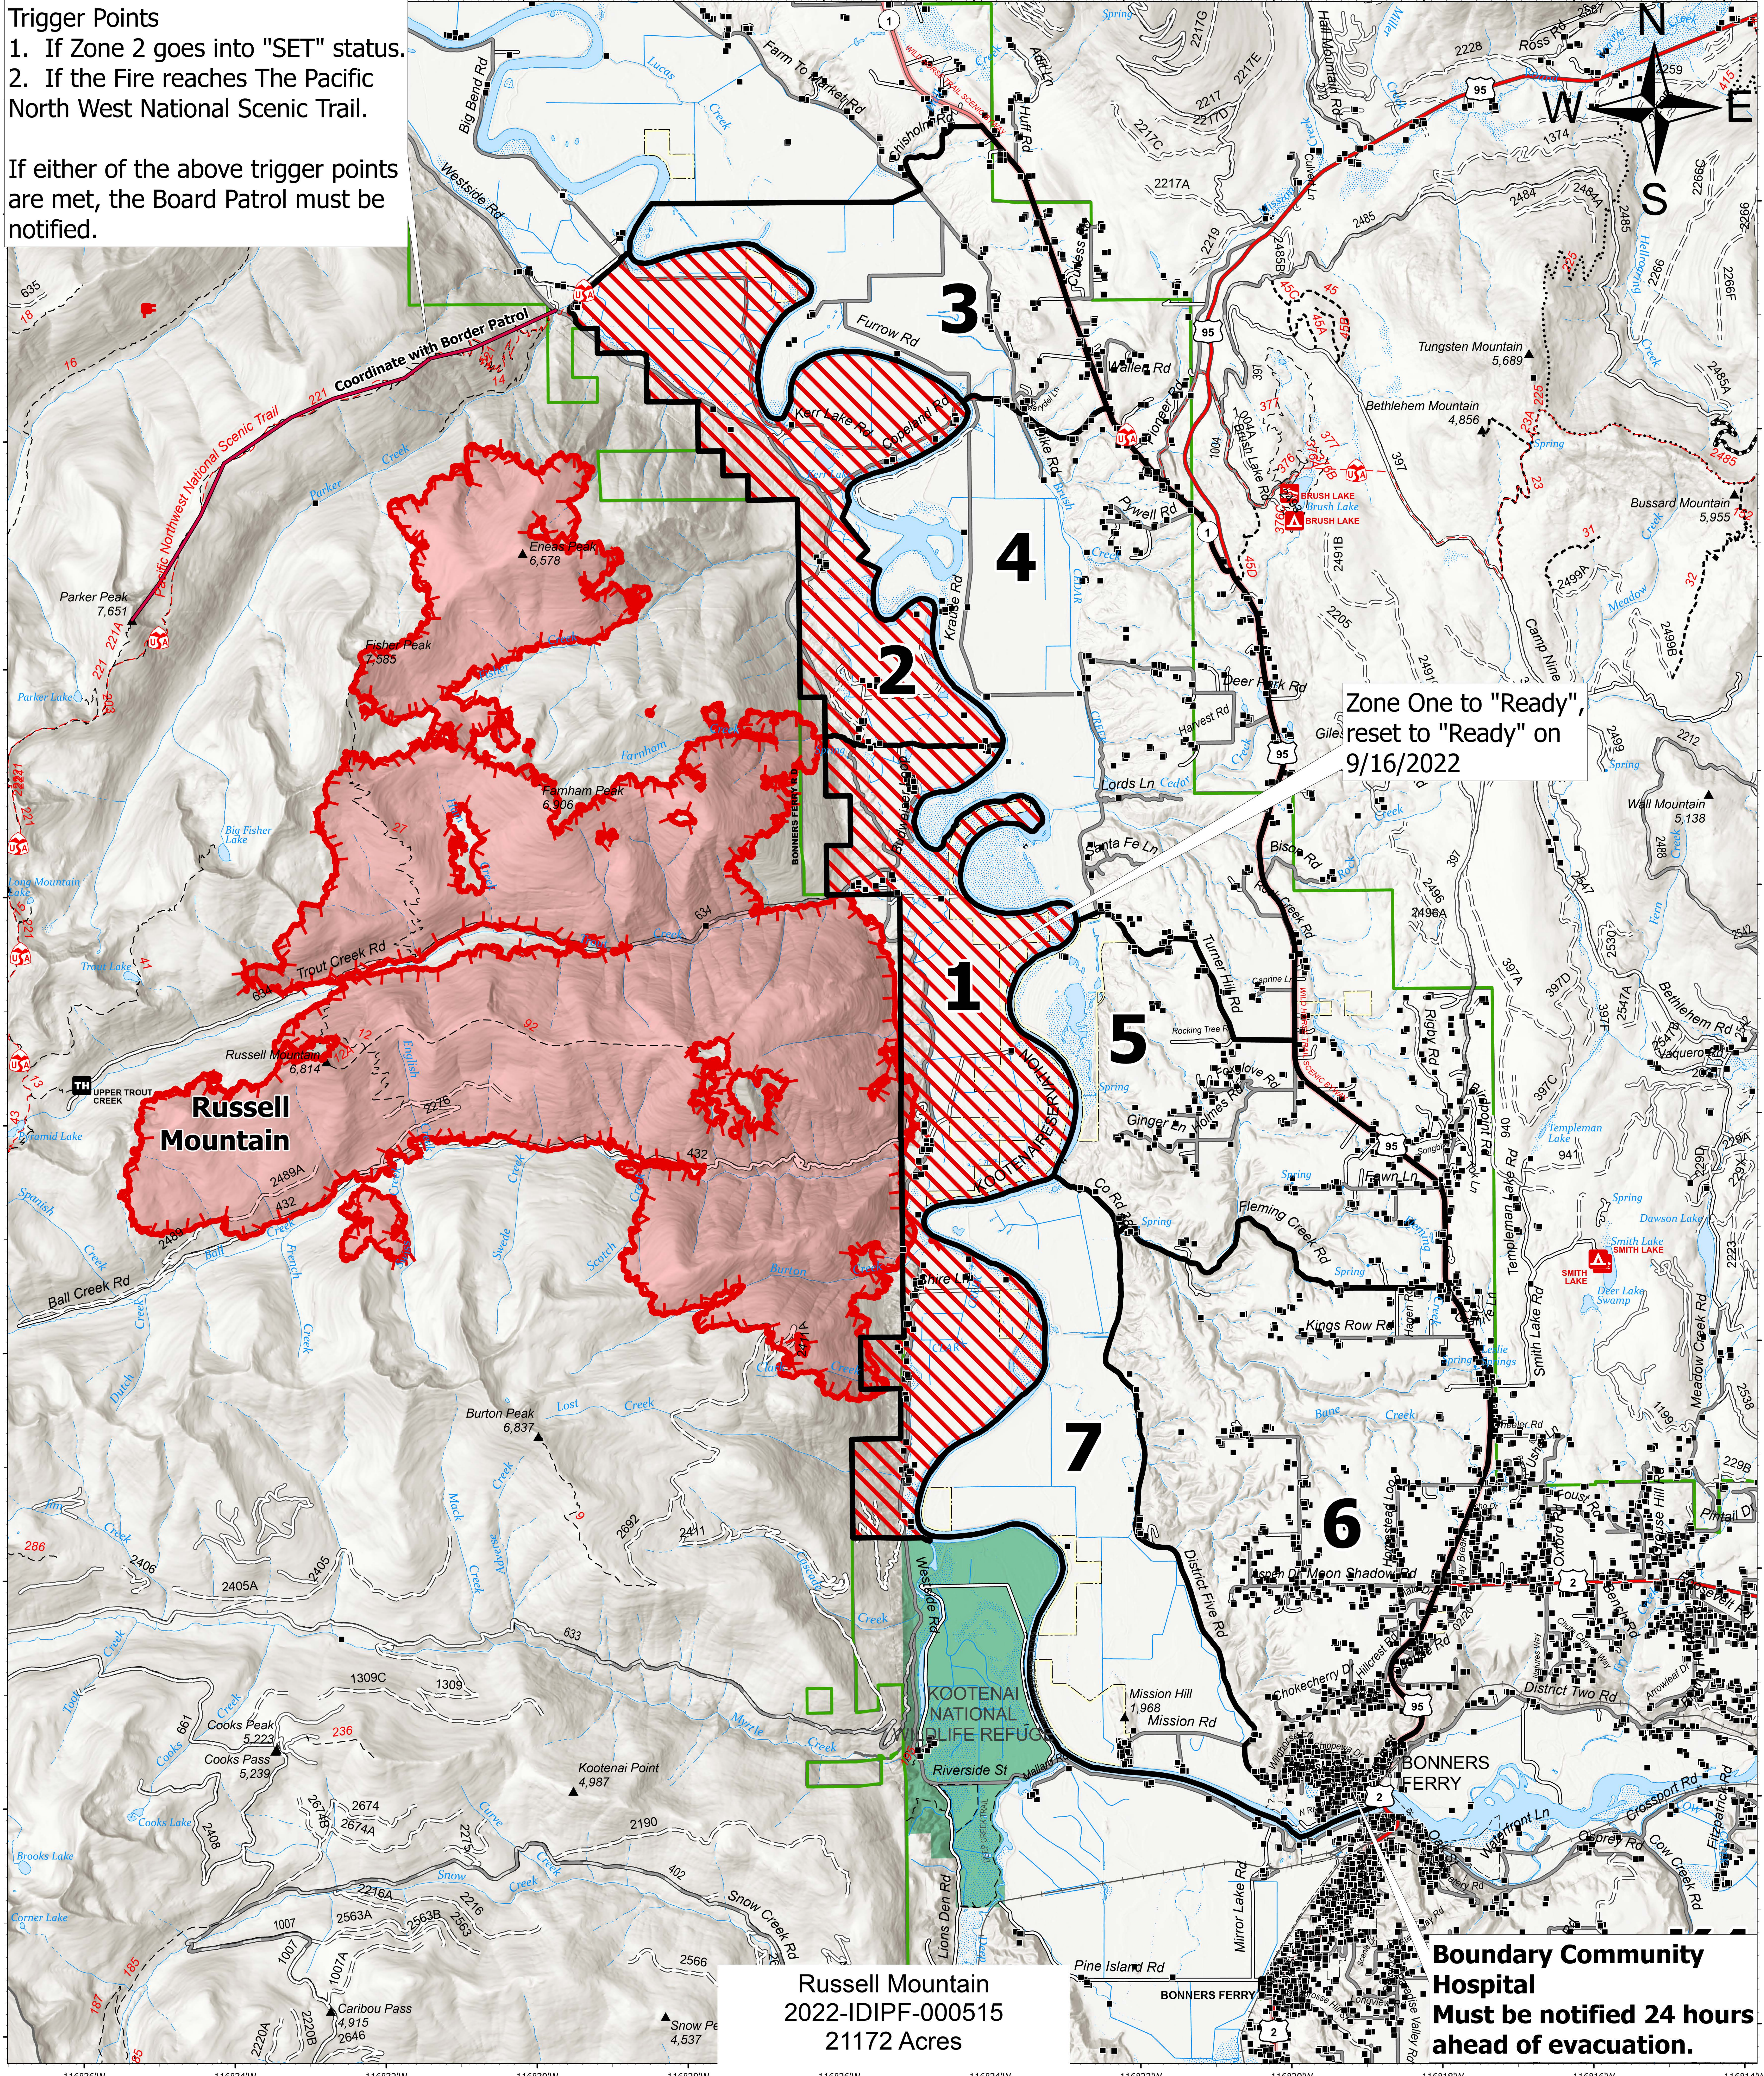

Trigger Points
 1. If Zone 2 goes into "SET" status.
 2. If the Fire reaches The Pacific North West National Scenic Trail.

If either of the above trigger points are met, the Board Patrol must be notified.

Russell Mountain
 2022-IDIPF-000515
 21172 Acres

Boundary Community Hospital
 Must be notified 24 hours ahead of evacuation.

Ready, Set, Go

Kootenai River Complex
 2022-IDIPF-000653
 9/23/2022
 21,501 acres at 9/22/2022 0008
 Acres from IR

Evacuation Areas

- Ready
- Set
- Go
- Other Evacuation Areas

- Evacuation Area Structures
- Idaho Structures
- Wildfire Daily Fire Perimeter
- U.S. Fish Wildlife Service Lands

EA Gold IMT
 9/23/2022 0428
 North American 1983 Datum, Lat/Long Grid