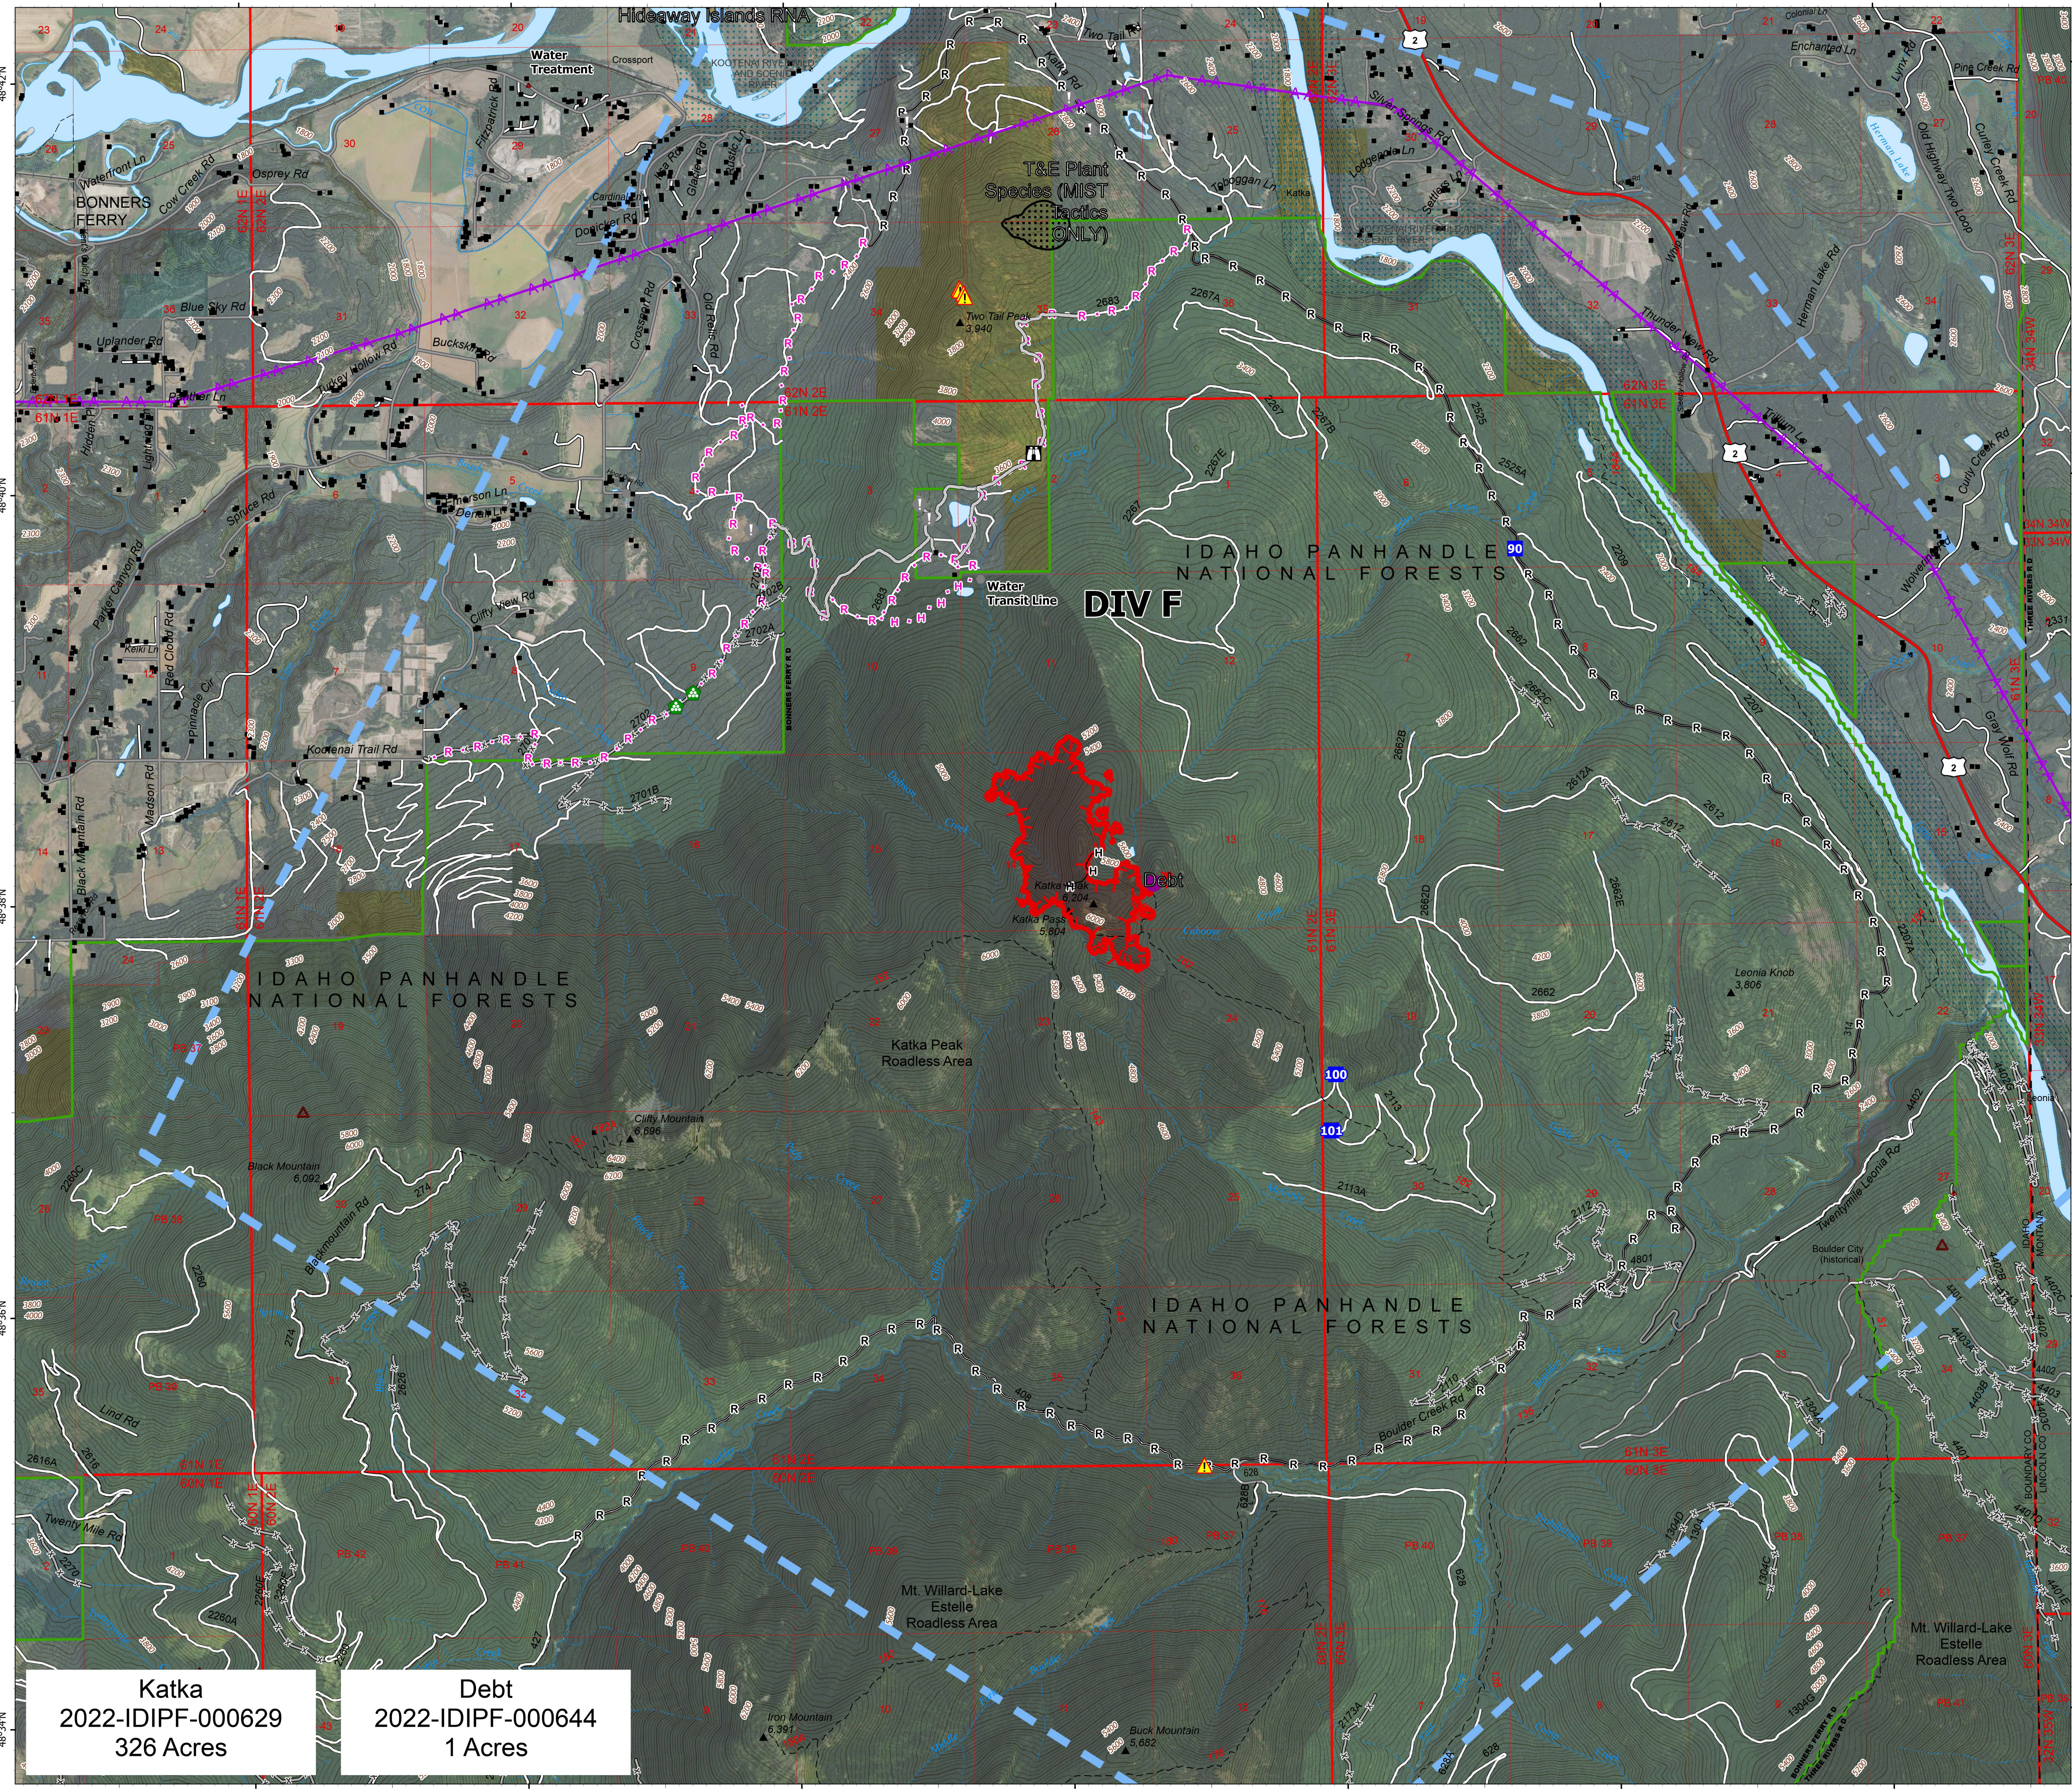

Operations_Ortho

South
Kootenai River Complex
2022-IDIPF-000653
9/23/2022
21,501 acres at 9/22/2022 0808
Acres from IR

- Helispot
- Drop Point
- 👁 Lookout
- ⚠ Value at Risk
- ⬢ Other
- 🌲 Landing or Log Deck
- ⚠ Hazard
- Completed Hand Line
- Completed Road as Line
- Planned Hand Line
- Planned Road as Line
- Access or Improved Road
- 🚁 Aerial Hazard
- 🛑 Temporary Flight Restriction
- ⬢ Other
- 🔴 Wildfire Daily Fire Perimeter
- 🛣 US Primary Route
- 🛣 Paved Roads
- 🛣 Dirt (Not Paved)
- 🌲 Forest Service Land
- 🌲 State Public Lands
- 🌲 Bureau of Land Management Lands
- 🏠 Idaho Structures

Katka
2022-IDIPF-000629
326 Acres

Debt
2022-IDIPF-000644
1 Acres

NR Team 4
9/23/2022 0433
North American 1983 Datum, Lat/Long Grid