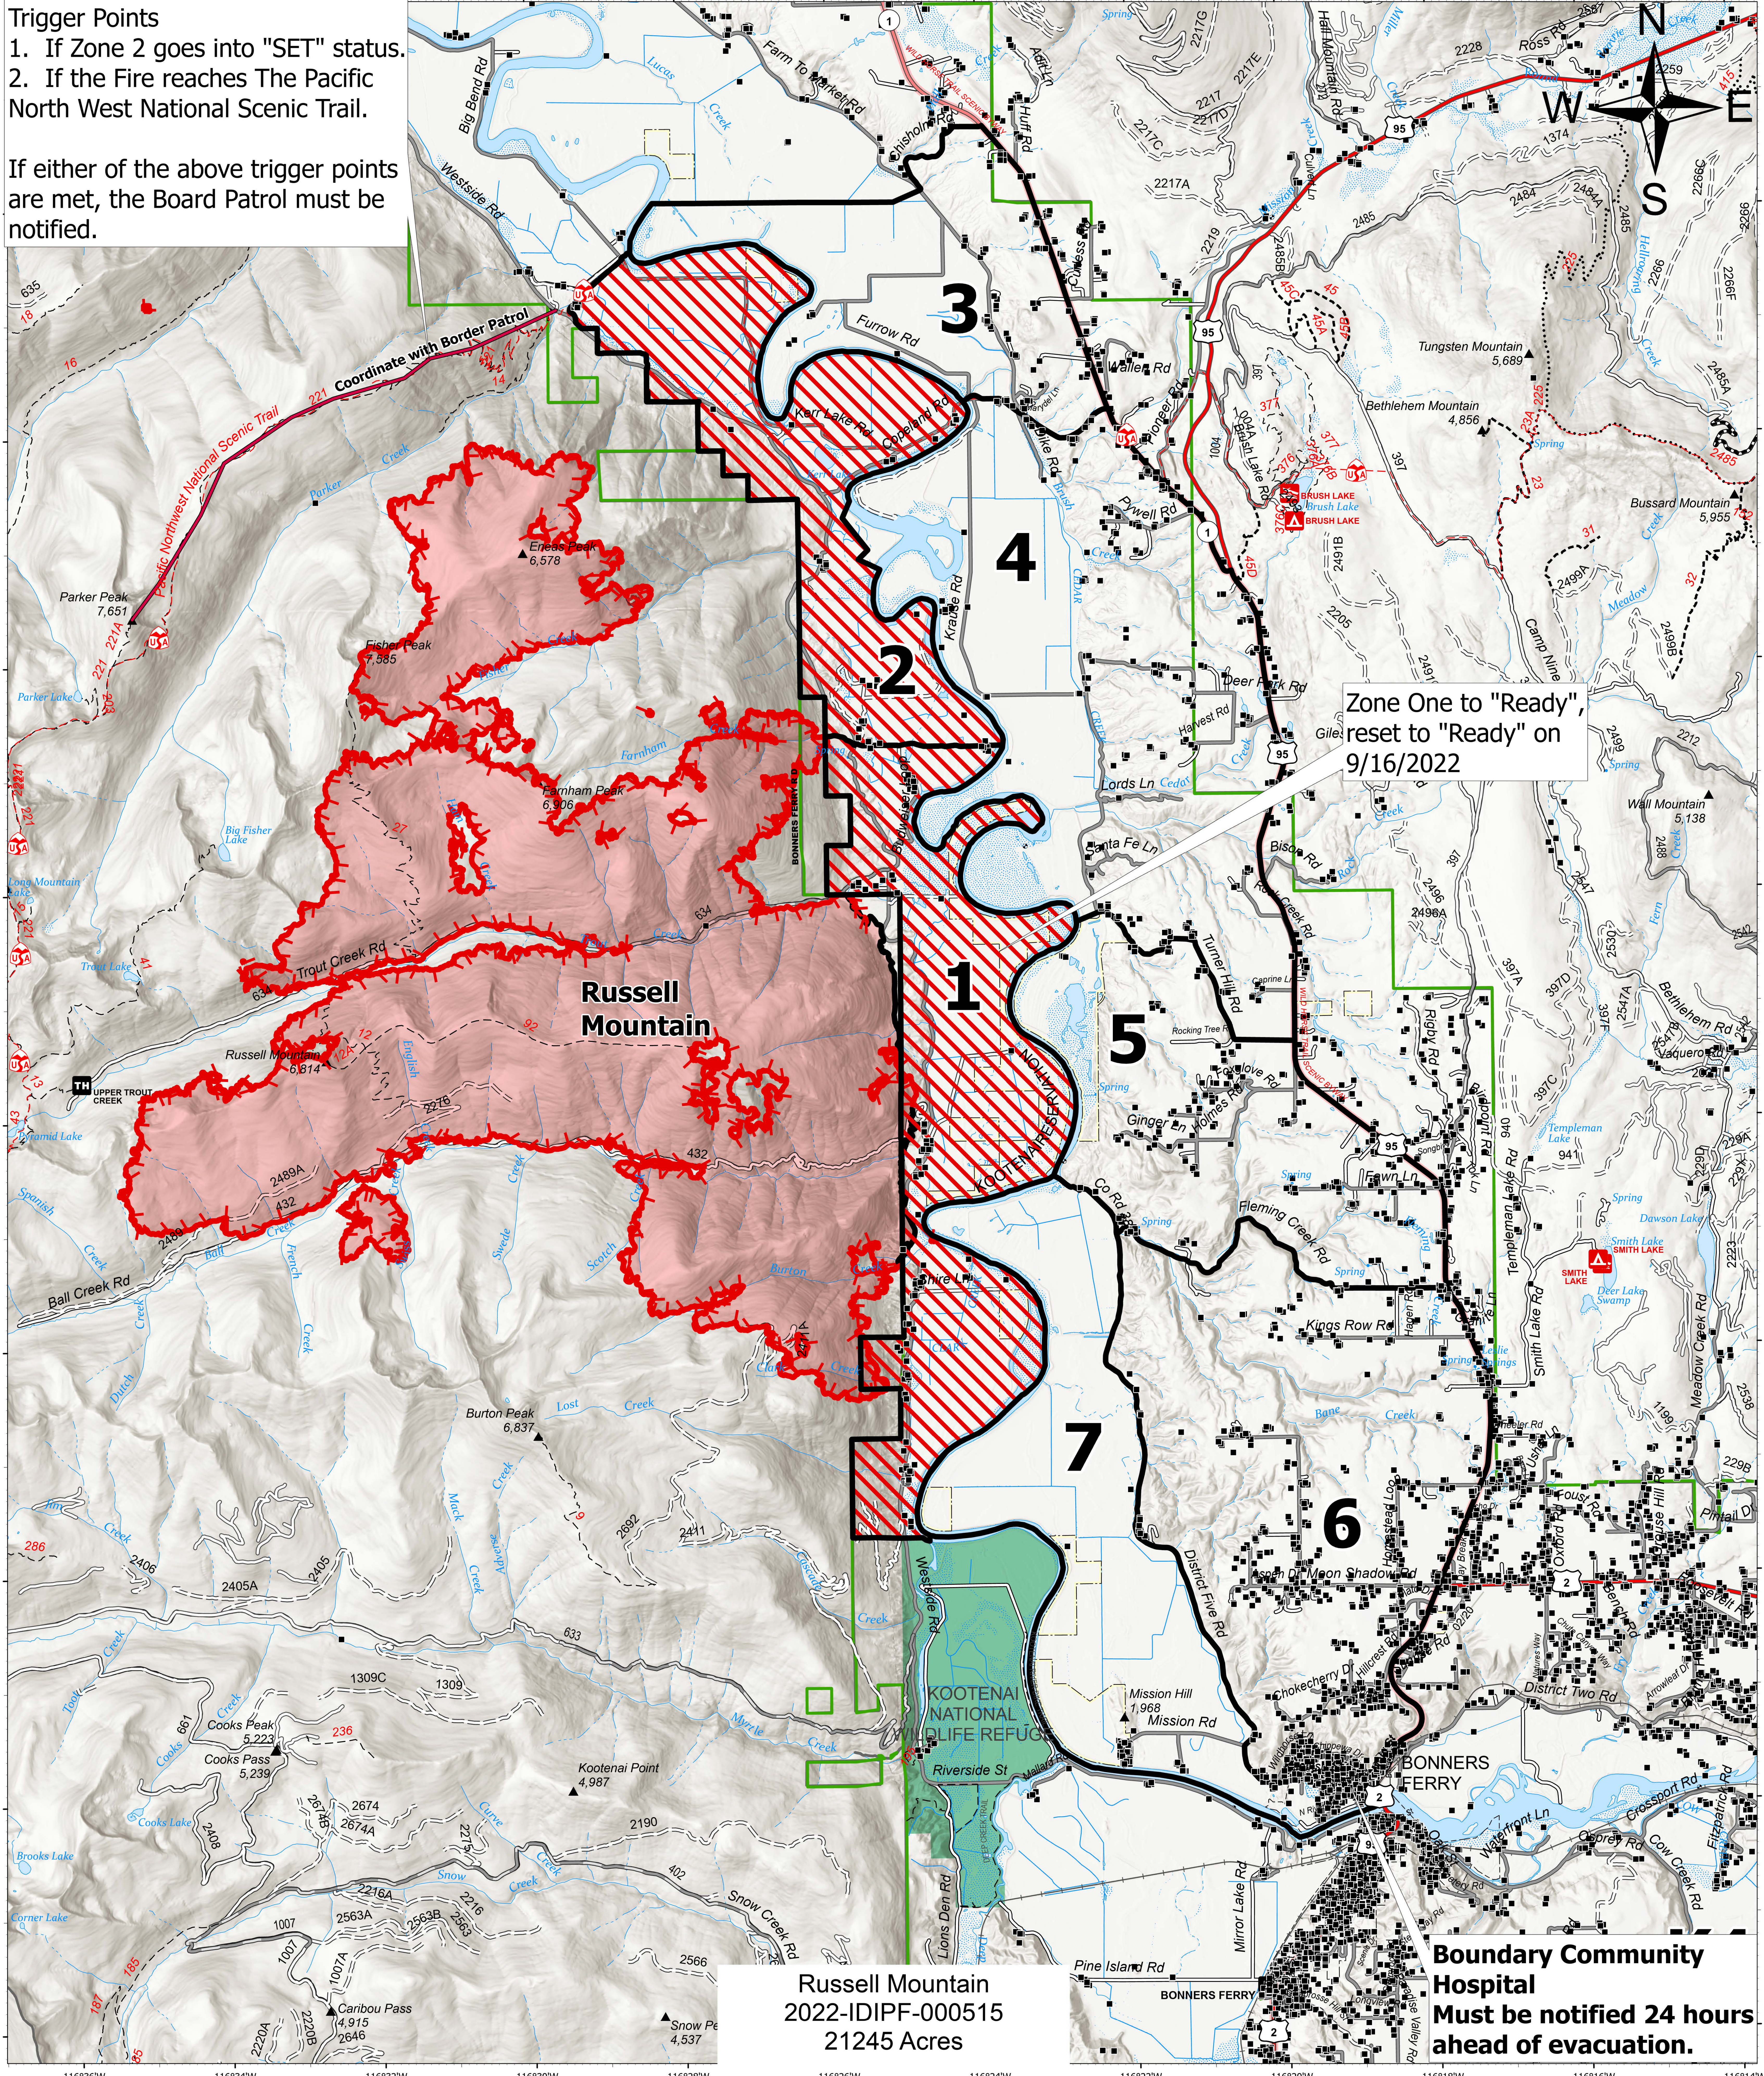

Trigger Points
 1. If Zone 2 goes into "SET" status.
 2. If the Fire reaches The Pacific North West National Scenic Trail.

If either of the above trigger points are met, the Board Patrol must be notified.

Russell Mountain
 2022-IDIPF-000515
 21245 Acres

Boundary Community Hospital
 Must be notified 24 hours ahead of evacuation.

Ready, Set, Go

Kootenai River Complex
 2022-IDIPF-000653
 9/24/2022
 21,574 acres as 9/23/22 2115
 Acres from IR

Evacuation Areas

- Ready
- Set
- Go
- Other Evacuation Areas

- Evacuation Area Structures
- Idaho Structures
- Wildfire Daily Fire Perimeter
- U.S. Fish Wildlife Service Lands

EA Gold IMT
 9/24/2022 0431
 North American 1983 Datum, Lat/Long Grid