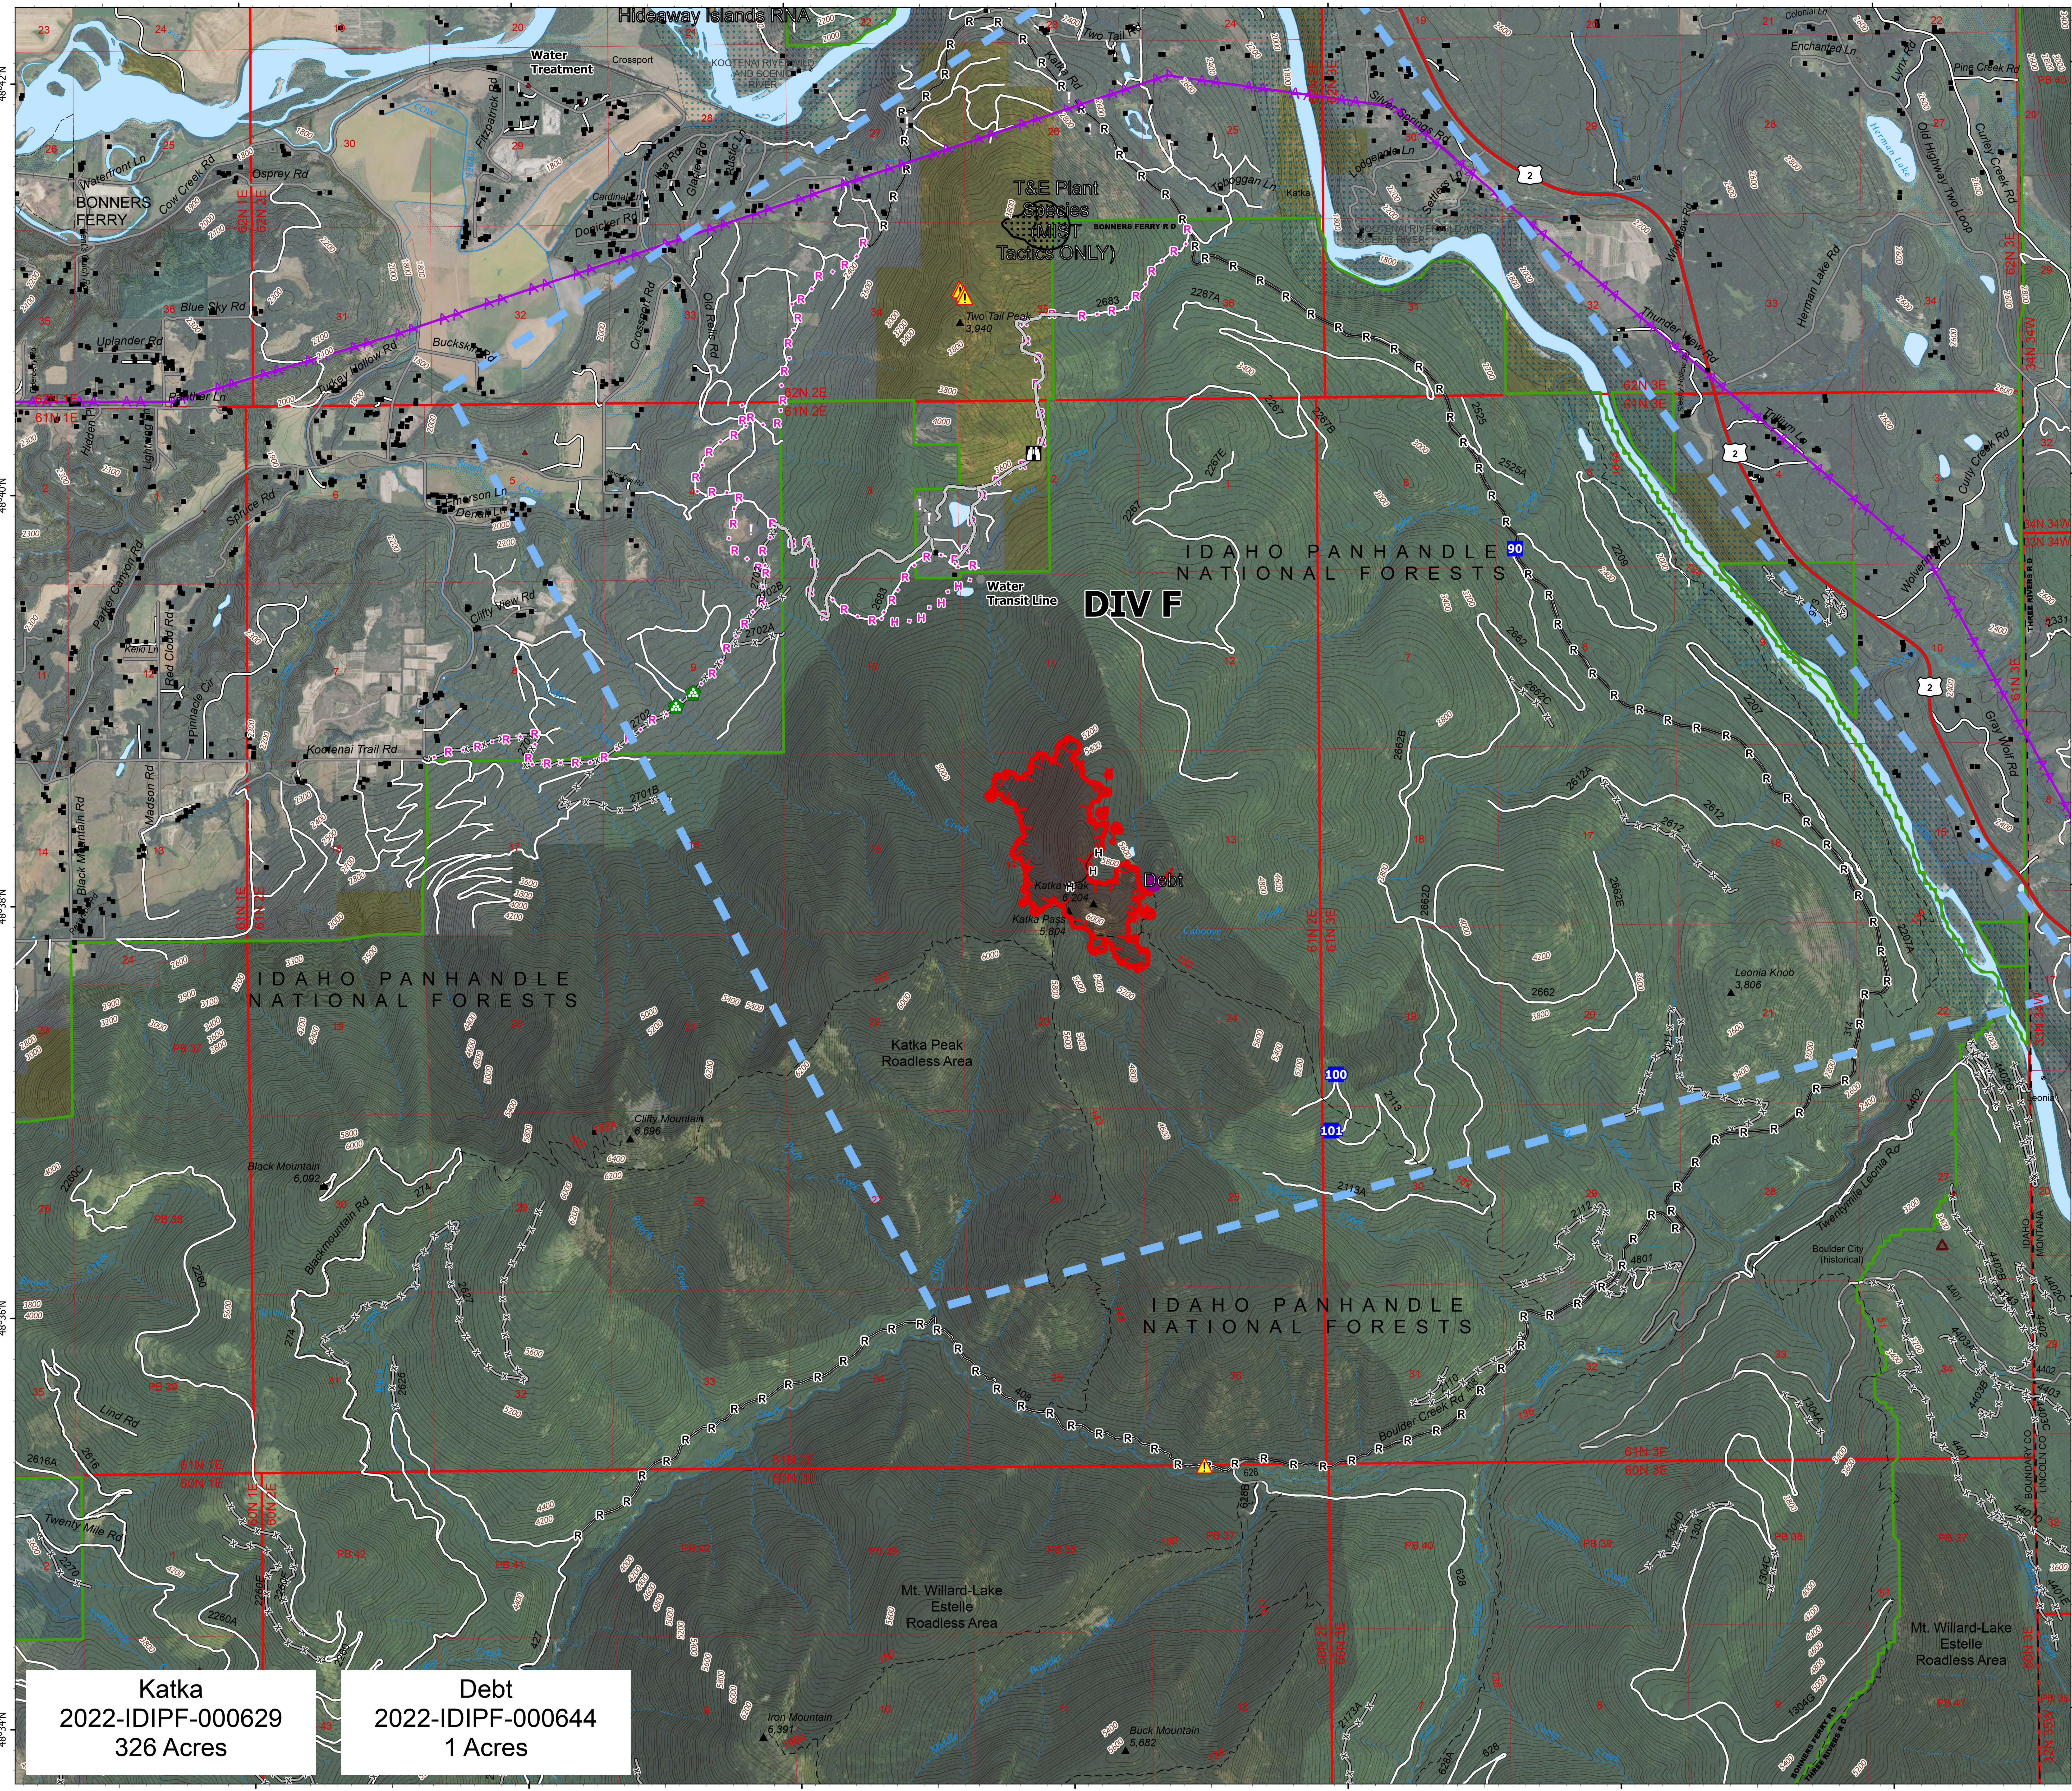

Operations_Ortho

South
Kootenai River Complex
2022-IDIPF-000653
9/24/2022

21,574 acres at 9/23/22 2115
Acres from IR

- Helispot
- Drop Point
- 👁 Lookout
- ⚠ Value at Risk
- ⬢ Other
- 🌳 Landing or Log Deck
- ⚠ Hazard
- Completed Hand Line
- Completed Road as Line
- Planned Hand Line
- Planned Road as Line
- Access or Improved Road
- Aerial Hazard
- Temporary Flight Restriction
- Other
- Wildfire Daily Fire Perimeter
- US Primary Route
- Paved Roads
- Dirt (Not Paved)
- Forest Service Land
- State Public Lands
- Bureau of Land Management Lands
- Idaho Structures

Katka
2022-IDIPF-000629
326 Acres

Debt
2022-IDIPF-000644
1 Acres

NR Team 4
9/24/2022 0429
North American 1983 Datum, Lat/Long Grid