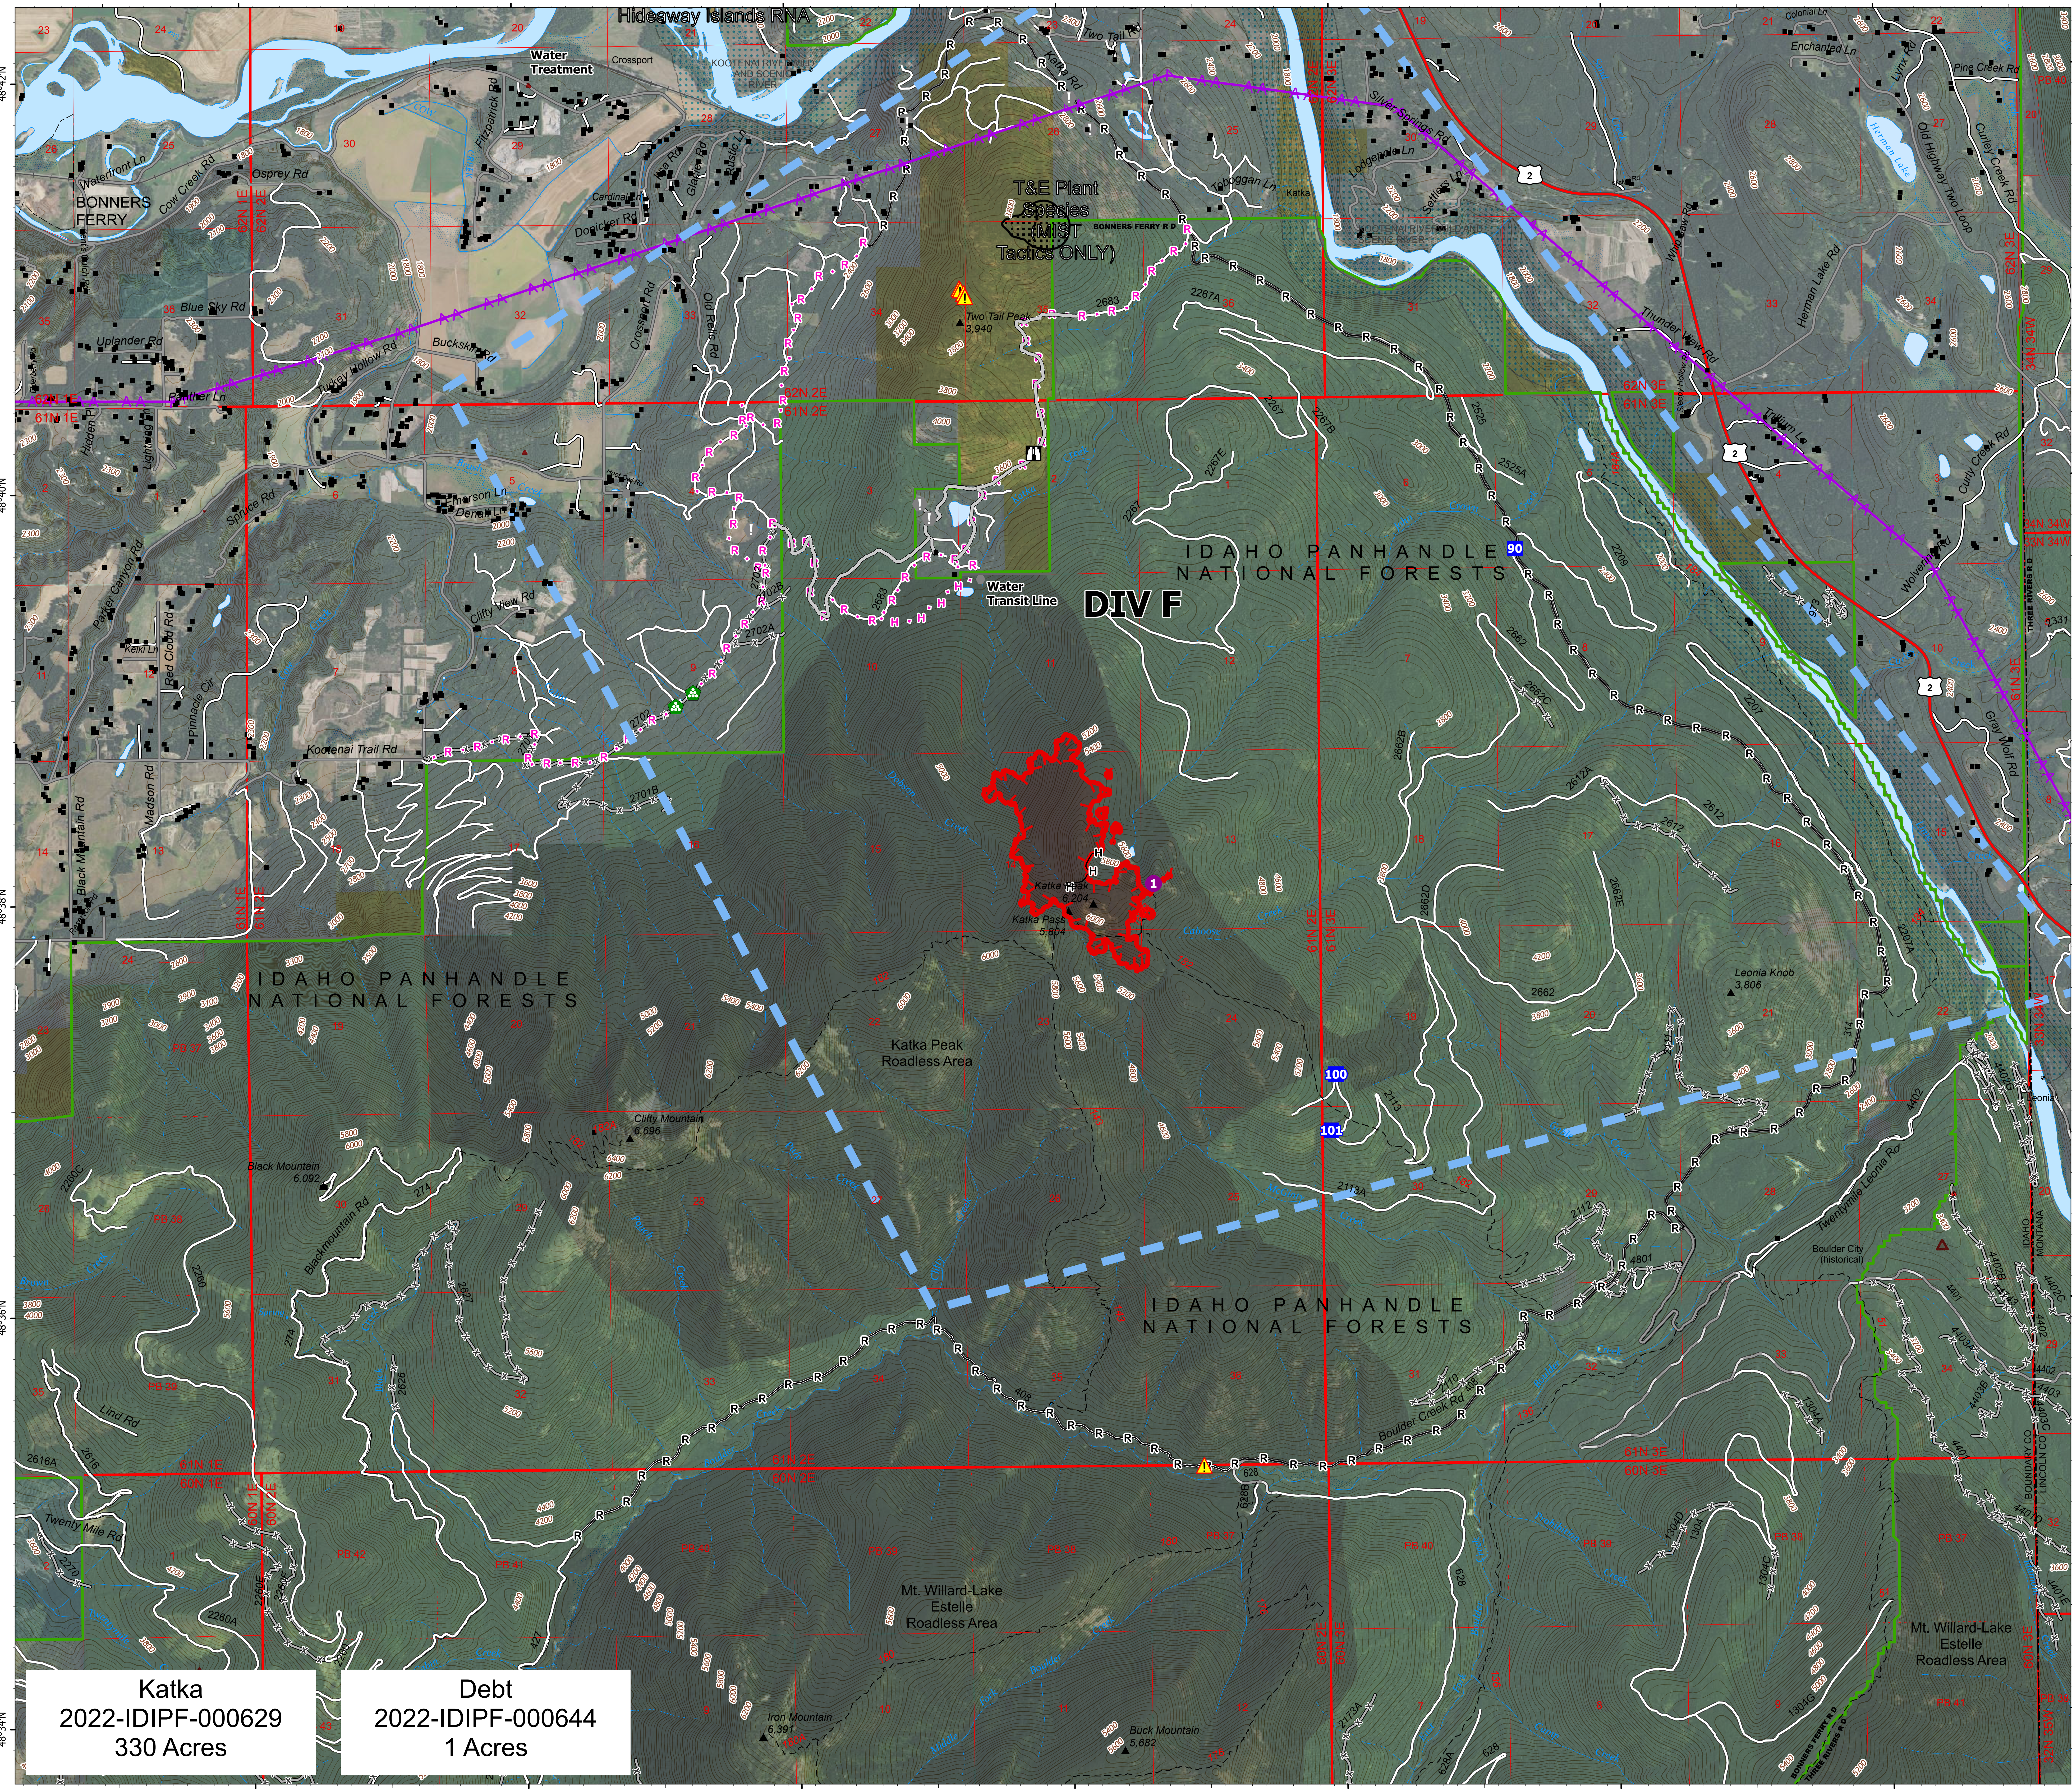

Operations_Ortho

South
Kootenai River Complex
2022-IDIPF-000653
9/26/2022

21,715 acres as 9/25/22 2032
Acres from IR

- Helispot
- Drop Point
- 🏠 Lookout
- ⚠️ Value at Risk
- ⚠️ Other
- 🌲 Landing or Log Deck
- ⚠️ Hazard
- Completed Hand Line
- Completed Road as Line
- Planned Hand Line
- Planned Road as Line
- Access or Improved Road
- Aerial Hazard
- Temporary Flight Restriction
- Other
- Wildfire Daily Fire Perimeter
- US Primary Route
- Paved Roads
- Dirt (Not Paved)
- Forest Service Land
- State Public Lands
- Bureau of Land Management Lands
- Idaho Structures

Katka
2022-IDIPF-000629
330 Acres

Debt
2022-IDIPF-000644
1 Acres

NK team 4
9/26/2022 0454
North American 1983 Datum, Lat/Long Grid