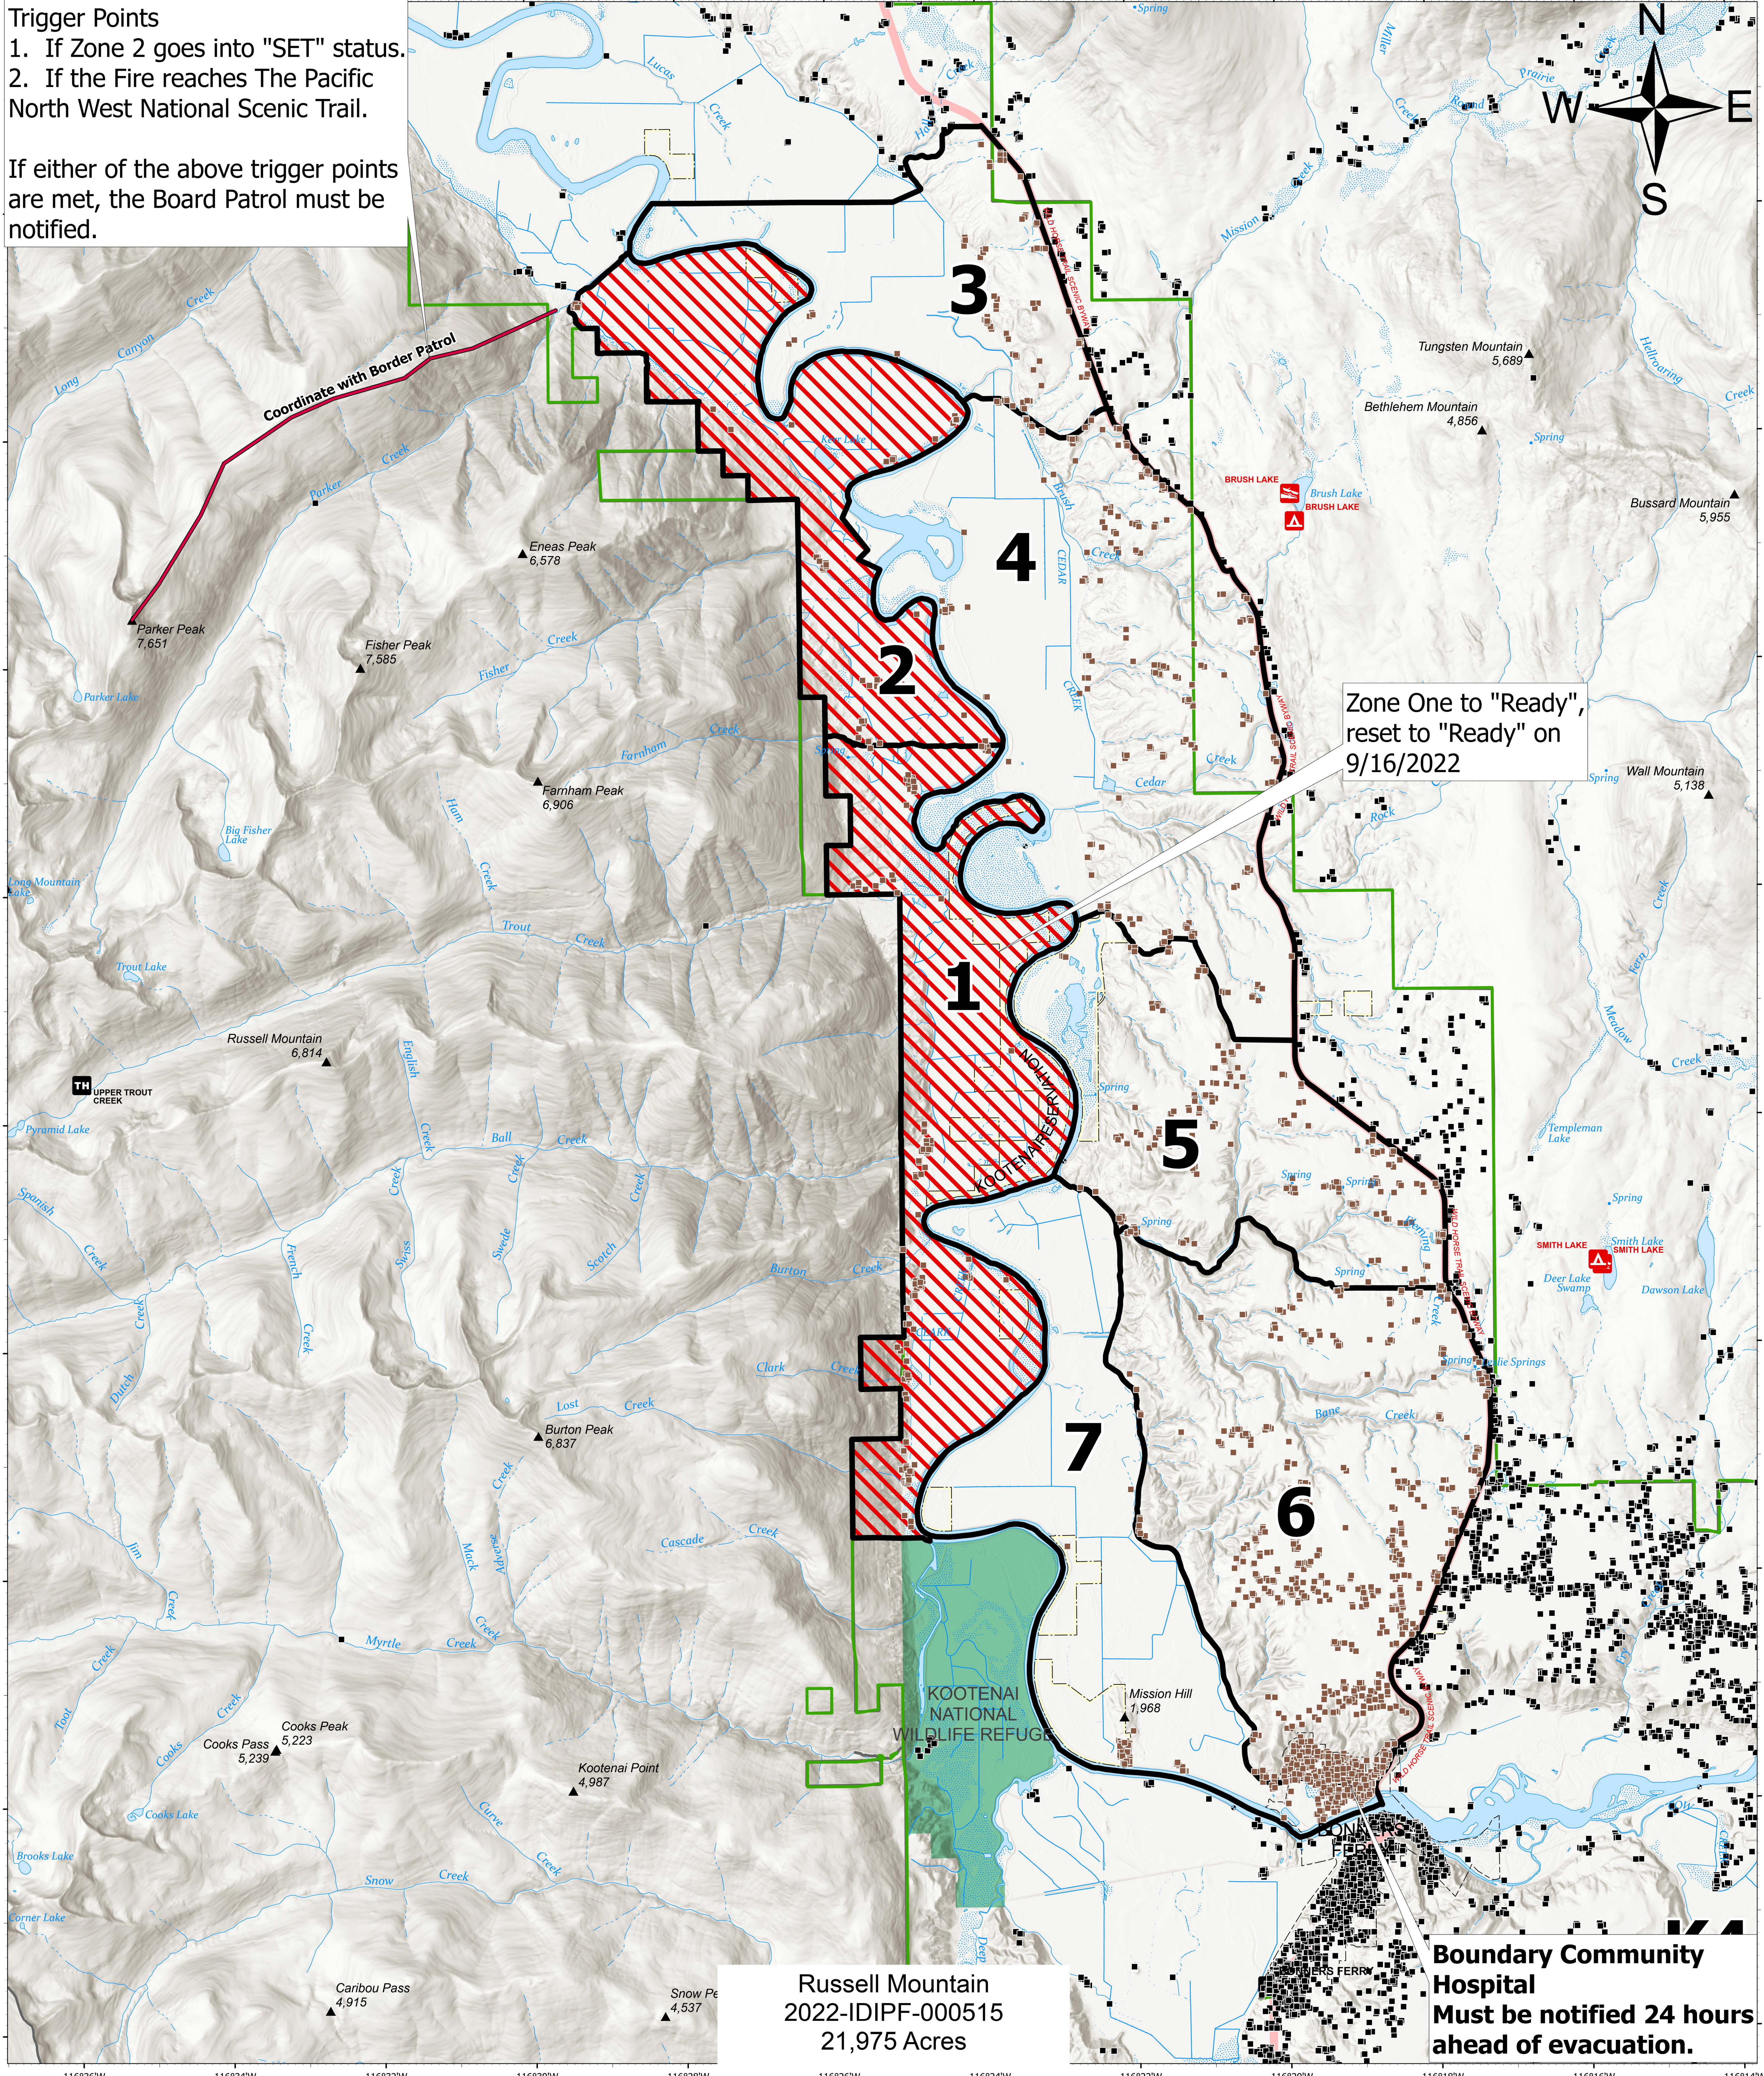

Trigger Points
 1. If Zone 2 goes into "SET" status.
 2. If the Fire reaches The Pacific North West National Scenic Trail.

If either of the above trigger points are met, the Board Patrol must be notified.

Ready, Set, Go North

Kootenai River Complex
 2022-IDIPF-000653
 9/29/2022
 22,482 acres at 9/28/22 1921
 Acres from IR

- Evacuation Areas**
- Ready
 - Set
 - Go
 - Other Evacuation Areas

- Evacuation Area Structures
- Idaho Structures
- Administrative FS Boundary
- U.S. Fish Wildlife Service Lands

Boundary County
 Emergency Management
 Public Information
 (208) 290-5316

EA Gold IMT
 9/29/2022 04:13
 North American 1983 Datum, Lat/Long Grid

Boundary County
 Sheriff's Office
 (208)267-3151