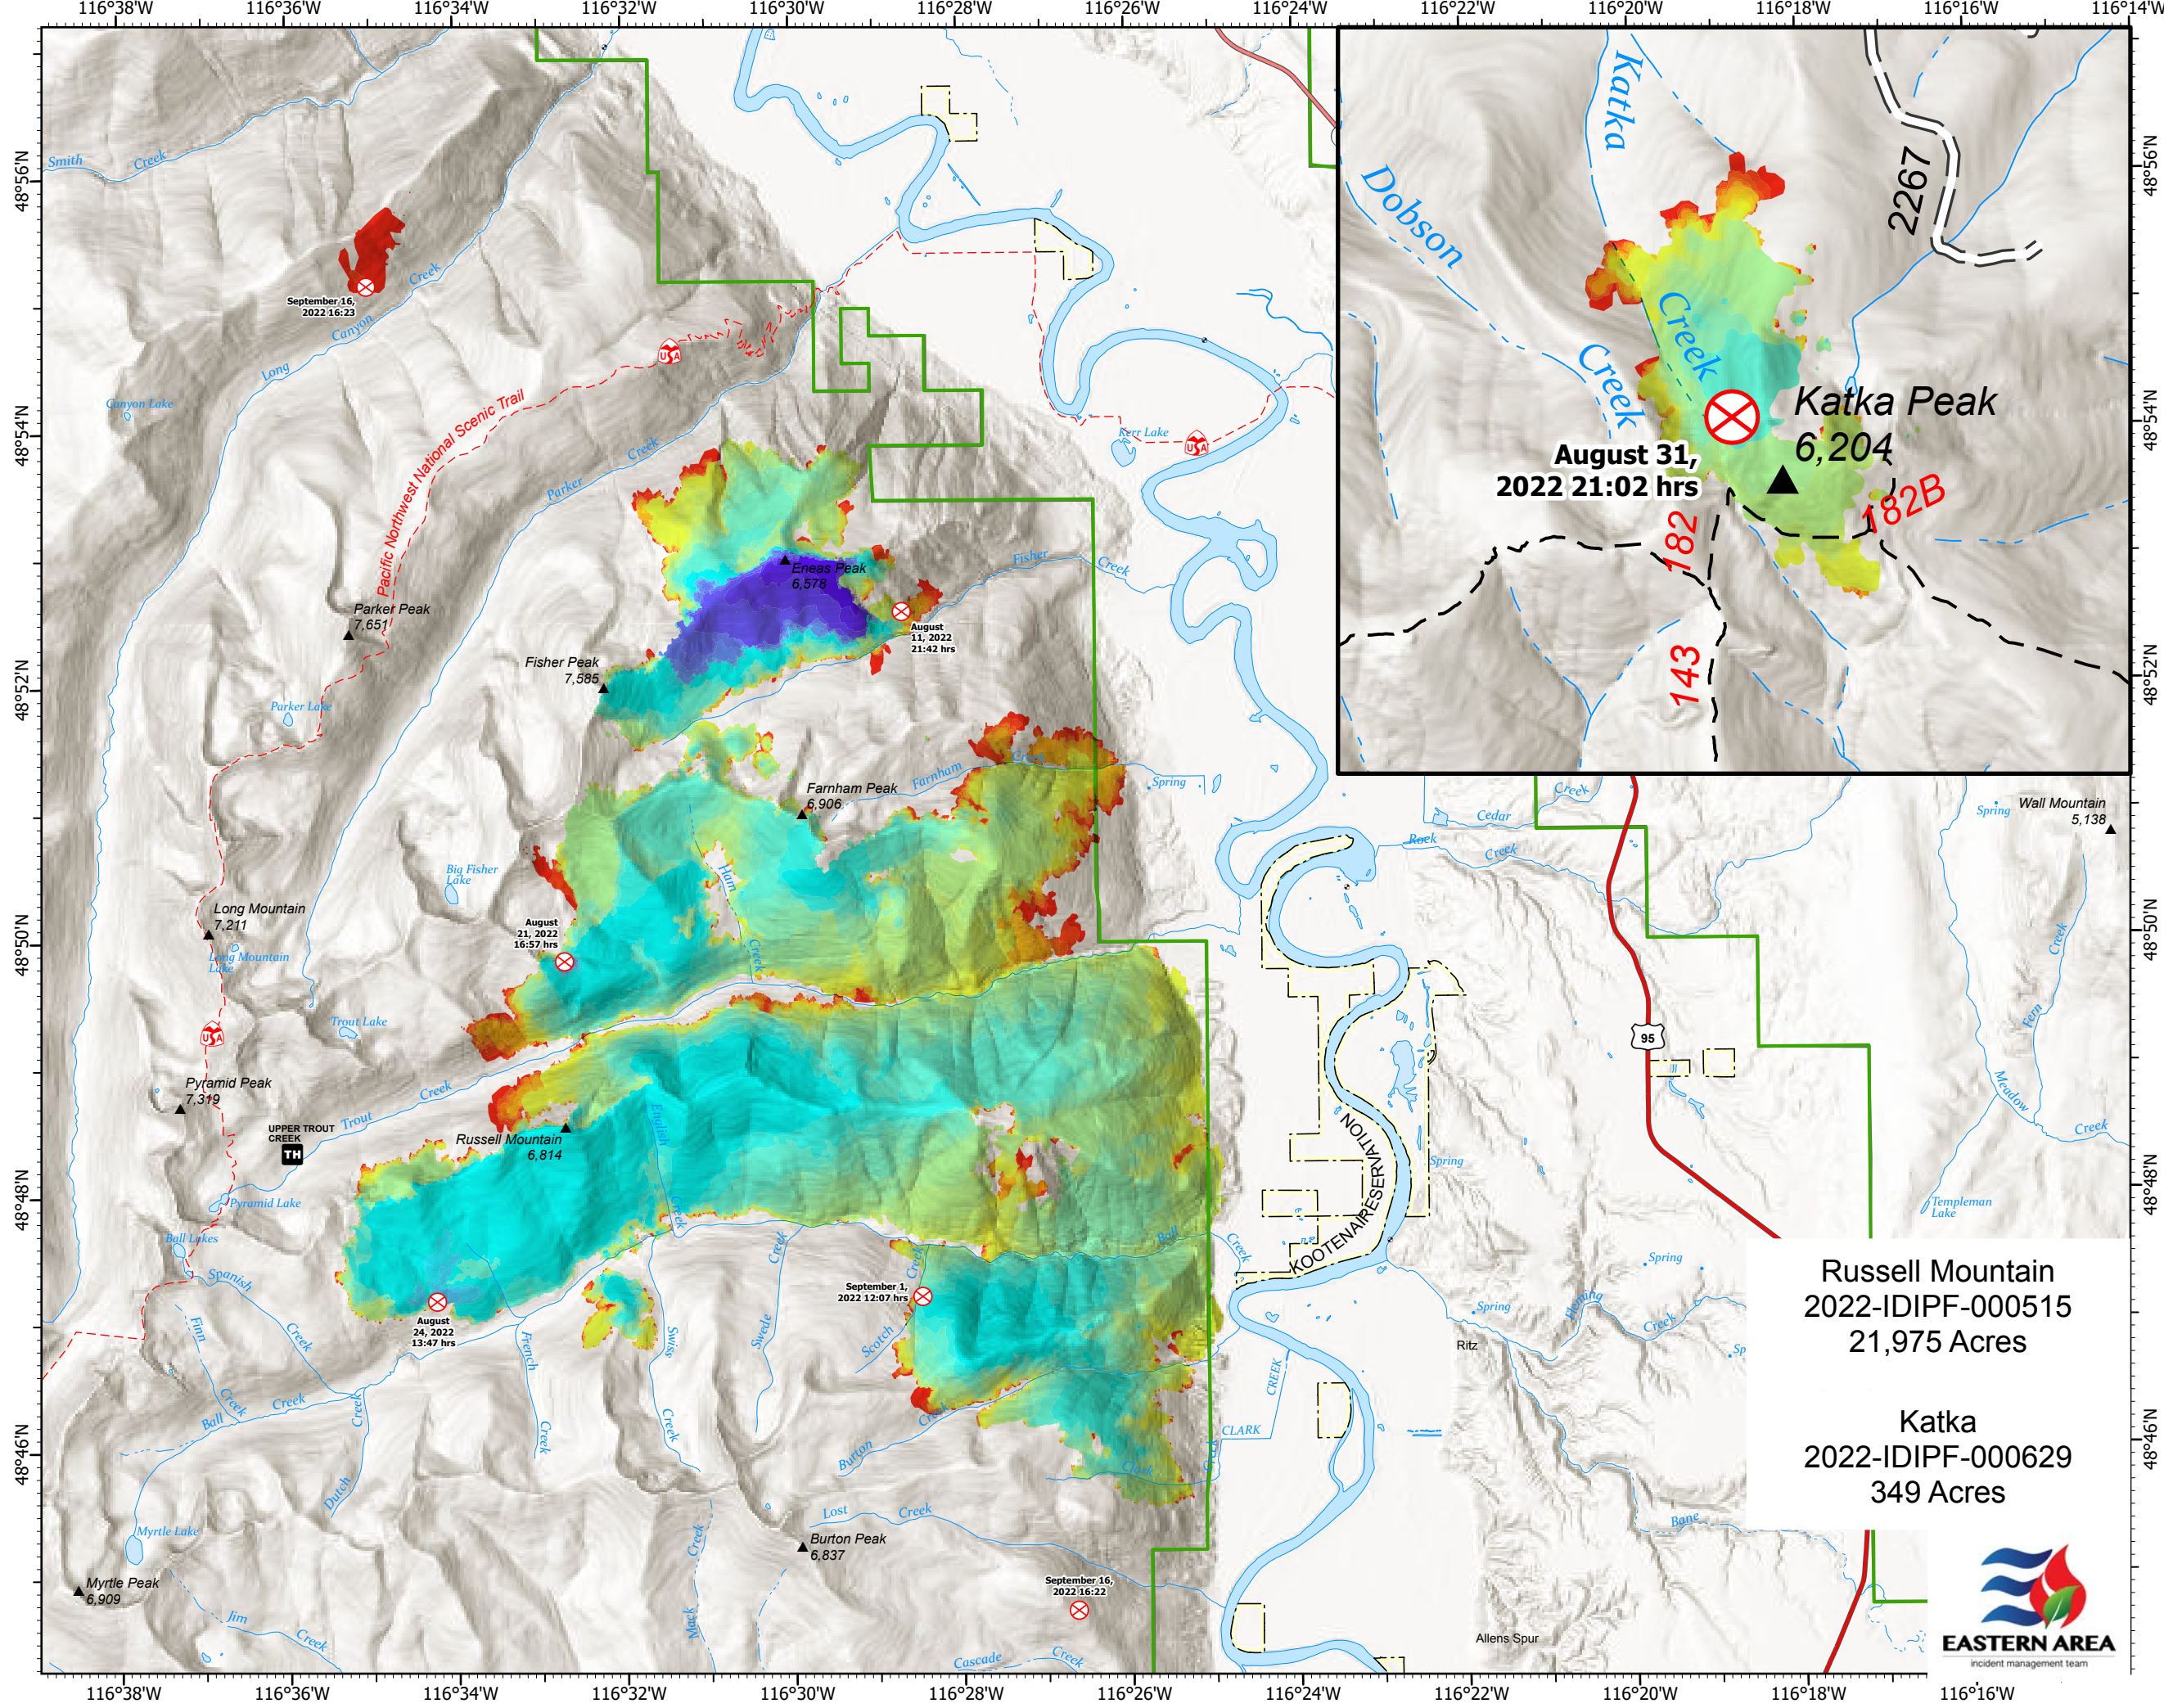

Fire Progression

Kootenai River Complex
 2022-IDIPF-000653
 09/30/2022
 22,482 acres at 9/28/22 1904
 Acres from IR

IR Flight Time	Total Acres	Growth
20220816 @ 2135	67ac	+67ac
20220817 @ 2055	150ac	+83ac
20220818 @ 2119	323ac	+173ac
20220819 @ 2050	537ac	+214ac
20220820 @ 2137	599ac	+62ac
20220821 @ 2137	677ac	+78ac
20220822 @ 2140	740ac	+63ac
20220823 @ 2122	776ac	+36ac
20220824 @ 2116	785ac	+9ac
20220825 @ 2206	815ac	+30ac
20220827 @ 2145	875ac	+60ac
20220829 @ 2239	960ac	+85ac
20220901 @ 2050	5,312ac	+4,352ac
20220902 @ 2021	6,950ac	+1,638ac
20220903 @ 2144	9,421ac	+2,471ac
20220904 @ 2101	10,779ac	+1,358ac
20220905 @ 2027	12,486ac	+1,707ac
20220906 @ 2144	13,702ac	+1,216ac
20220907 @ 2130	15,638ac	+1,936ac
20220908 @ 2129	17,375ac	+1,737ac
20220909 @ 2150	18,460ac	+1,085ac
20220910 @ 2107	19,299ac	+839ac
20220911 @ 2015	19,702ac	+403ac
20220913 @ 2015	20,733ac	+1,031ac
20220915 @ 2014	20,811ac	+76ac
20220916 @ 2002	20,834ac	+23ac
20220917 @ 2146	20,902ac	+68ac
20220920 @ 1911	21,184ac	+282ac
20220921 @ 2150	21,420ac	+236ac
20220922 @ 2008	21,500ac	+80ac
20220923 @ 1959	21,568ac	+68ac
20220924 @ 1912	21,616ac	+48ac
20220925 @ 2005	21,713ac	+97ac
20220926 @ 1908	21,806ac	+93ac
20220927 @ 2016	22,041ac	+235ac
20220928 @ 1904	22,481ac	+440ac

Russell Mountain
 2022-IDIPF-000515
 21,975 Acres

Katka
 2022-IDIPF-000629
 349 Acres