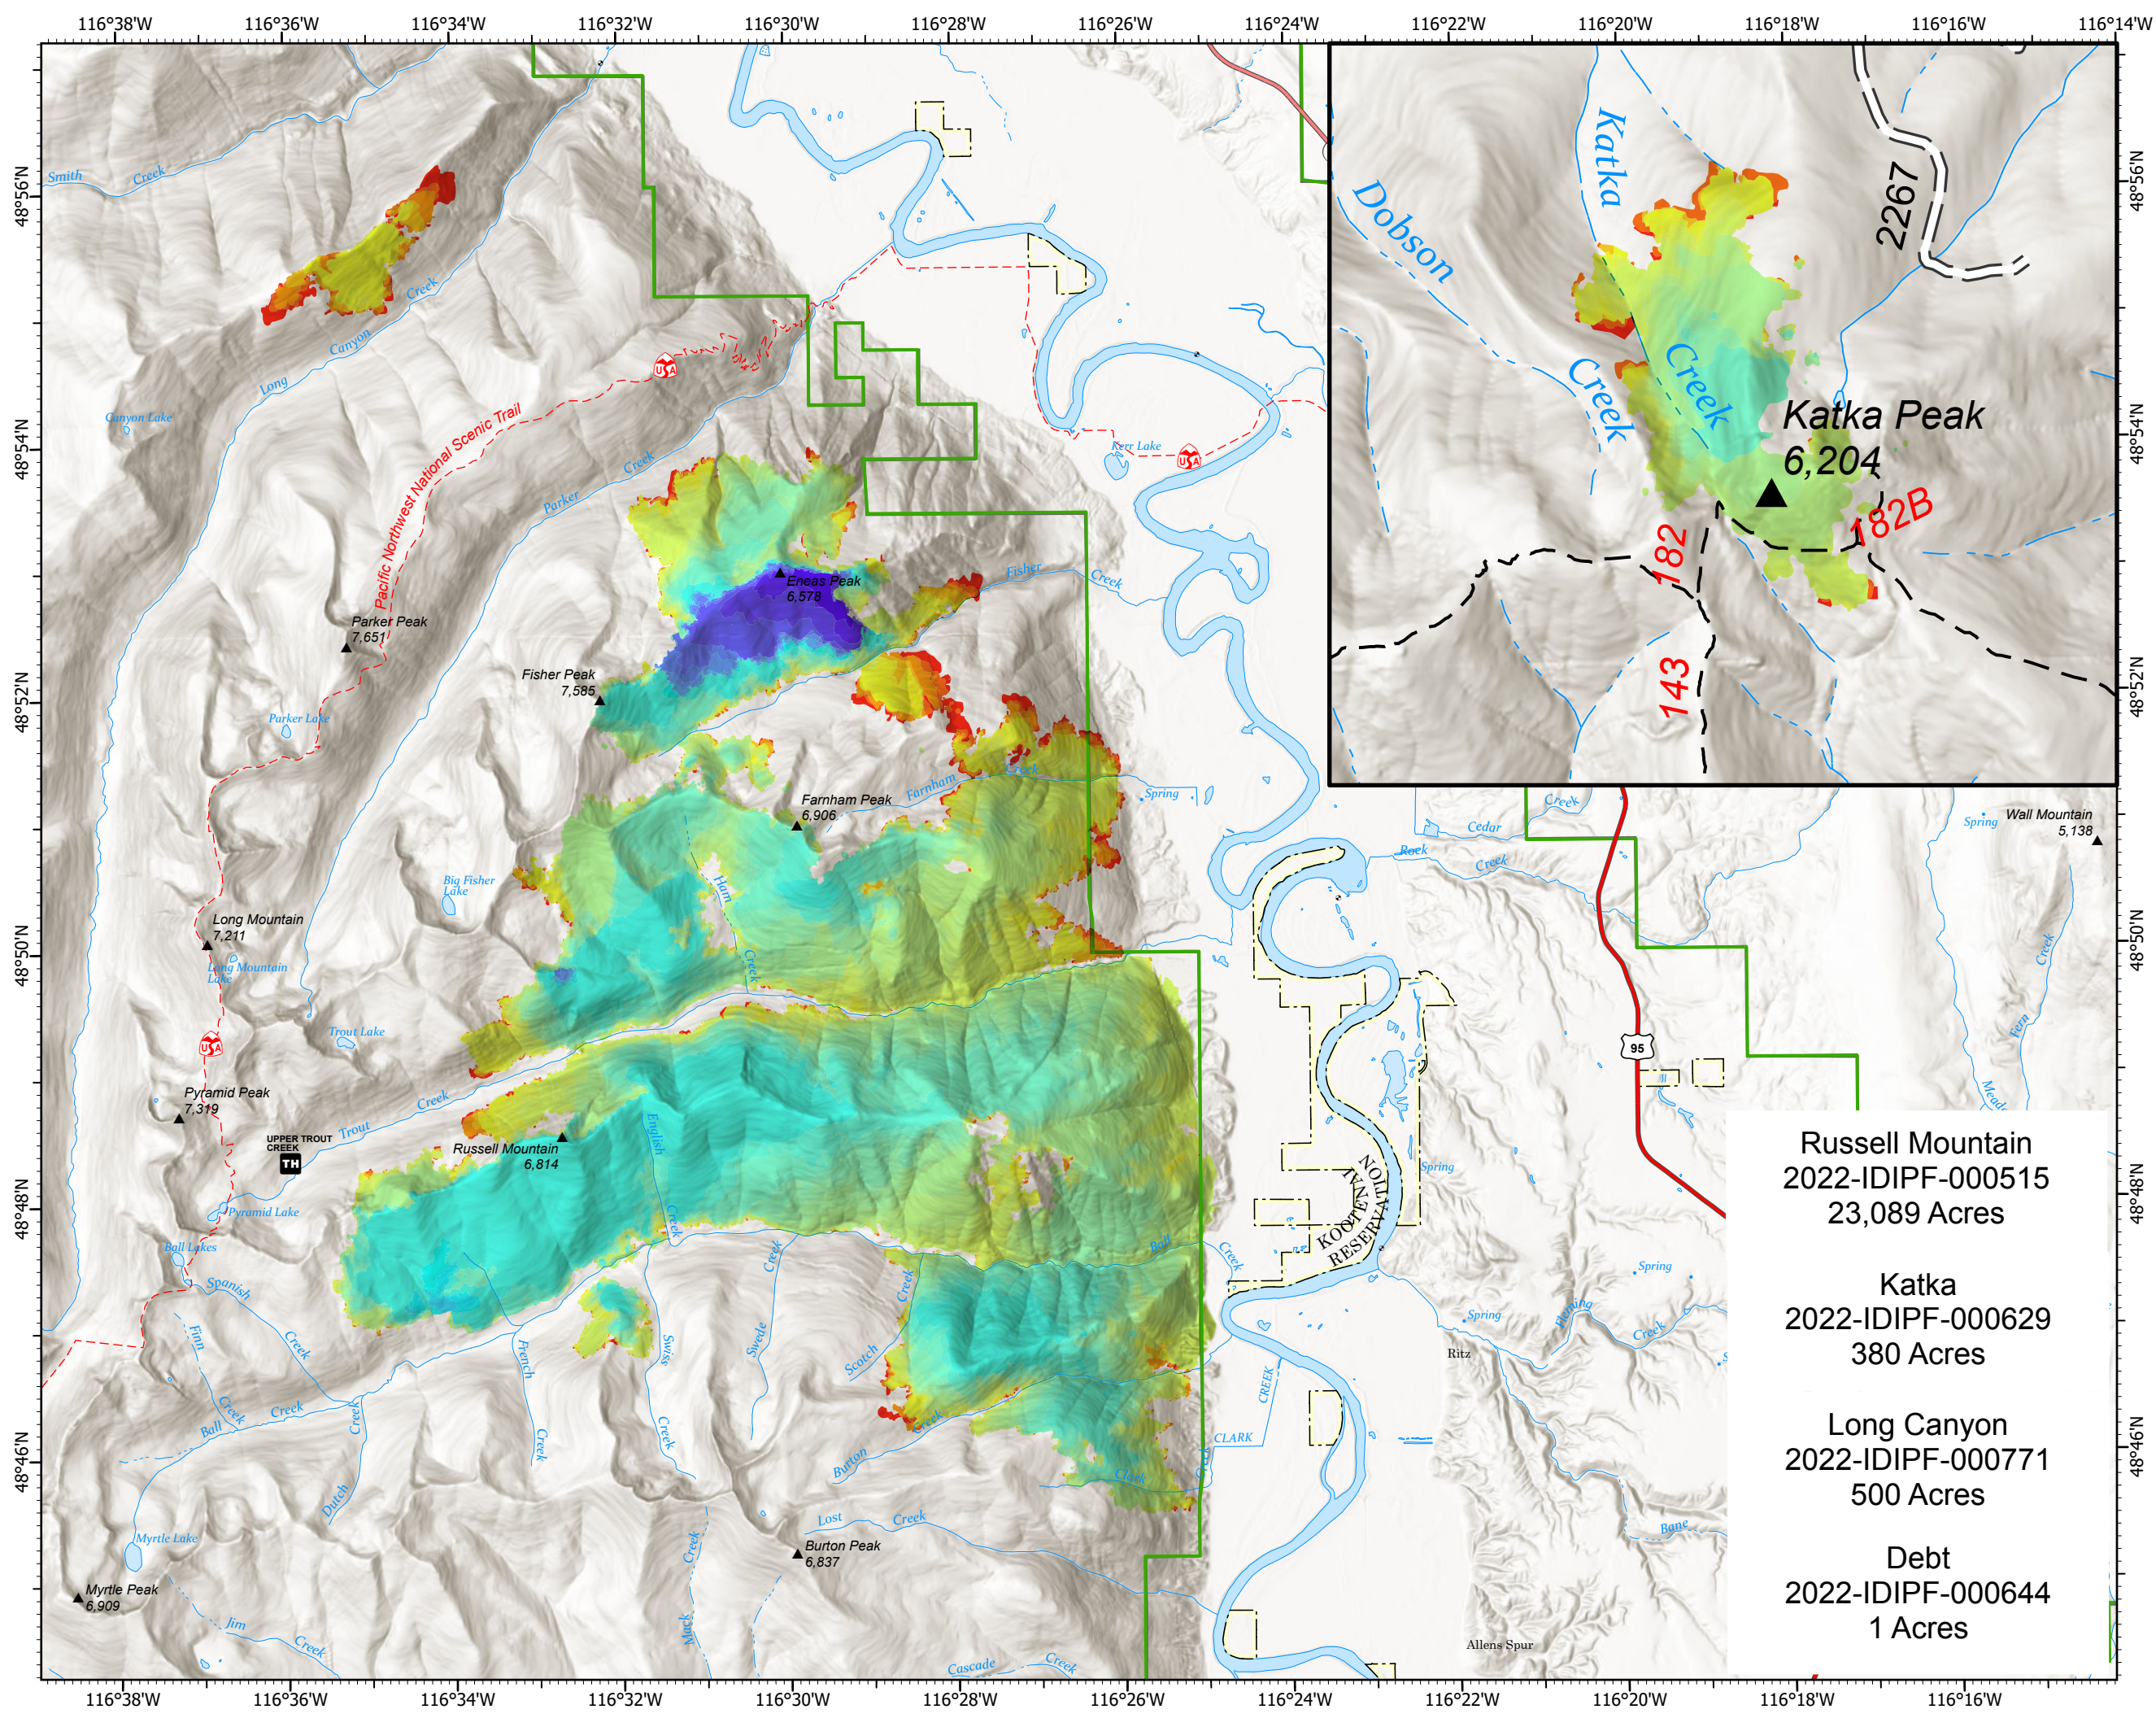

Fire Progression

Kootenai River Complex
 2022-IDIPF-000653
 10/14/2022
 23,970 acres at 10/13/2022 1922
 Acres from IR

IR Flight Time	Total Acres	Growth
20220816 @ 2135	67ac	+67ac
20220817 @ 2055	150ac	+83ac
20220818 @ 2119	323ac	+173ac
20220819 @ 2050	537ac	+214ac
20220820 @ 2137	599ac	+62ac
20220821 @ 2137	677ac	+78ac
20220822 @ 2140	740ac	+63ac
20220823 @ 2122	776ac	+36ac
20220824 @ 2116	785ac	+9ac
20220825 @ 2206	815ac	+30ac
20220827 @ 2145	875ac	+60ac
20220829 @ 2239	960ac	+85ac
20220901 @ 2050	5,312ac	+4,352ac
20220902 @ 2021	6,950ac	+1,638ac
20220903 @ 2144	9,421ac	+2,471ac
20220904 @ 2101	10,779ac	+1,358ac
20220905 @ 2027	12,486ac	+1,707ac
20220906 @ 2144	13,702ac	+1,216ac
20220907 @ 2130	15,638ac	+1,936ac
20220908 @ 2129	17,375ac	+1,737ac
20220909 @ 2150	18,460ac	+1,085ac
20220910 @ 2107	19,299ac	+839ac
20220911 @ 2015	19,702ac	+403ac
20220913 @ 2015	20,733ac	+1,031ac
20220915 @ 2014	20,810ac	+75ac
20220916 @ 2002	20,833ac	+23ac
20220917 @ 2146	20,901ac	+68ac
20220920 @ 1911	21,183ac	+282ac
20220921 @ 2150	21,419ac	+236ac
20220922 @ 2008	21,500ac	+81ac
20220923 @ 1959	21,567ac	+67ac
20220924 @ 1912	21,615ac	+48ac
20220925 @ 2005	21,713ac	+98ac
20220926 @ 1908	21,805ac	+92ac
20220927 @ 2016	22,040ac	+235ac
20220928 @ 1904	22,480ac	+440ac
20220930 @ 2102	22,559ac	+78ac
20221003 @ 2245	22,786ac	+228ac
20221005 @ 2027	22,910ac	+124ac
20221007 @ 2102	23,132ac	+222ac
20221010 @ 2253	23,464ac	+332ac
20221011 @ 2053	23,667ac	+203ac
20221013 @ 1922	23,970ac	+303ac

0 0.5 1 2 Miles

Russell Mountain
 2022-IDIPF-000515
 23,089 Acres

Katka
 2022-IDIPF-000629
 380 Acres

Long Canyon
 2022-IDIPF-000771
 500 Acres

Debt
 2022-IDIPF-000644
 1 Acres