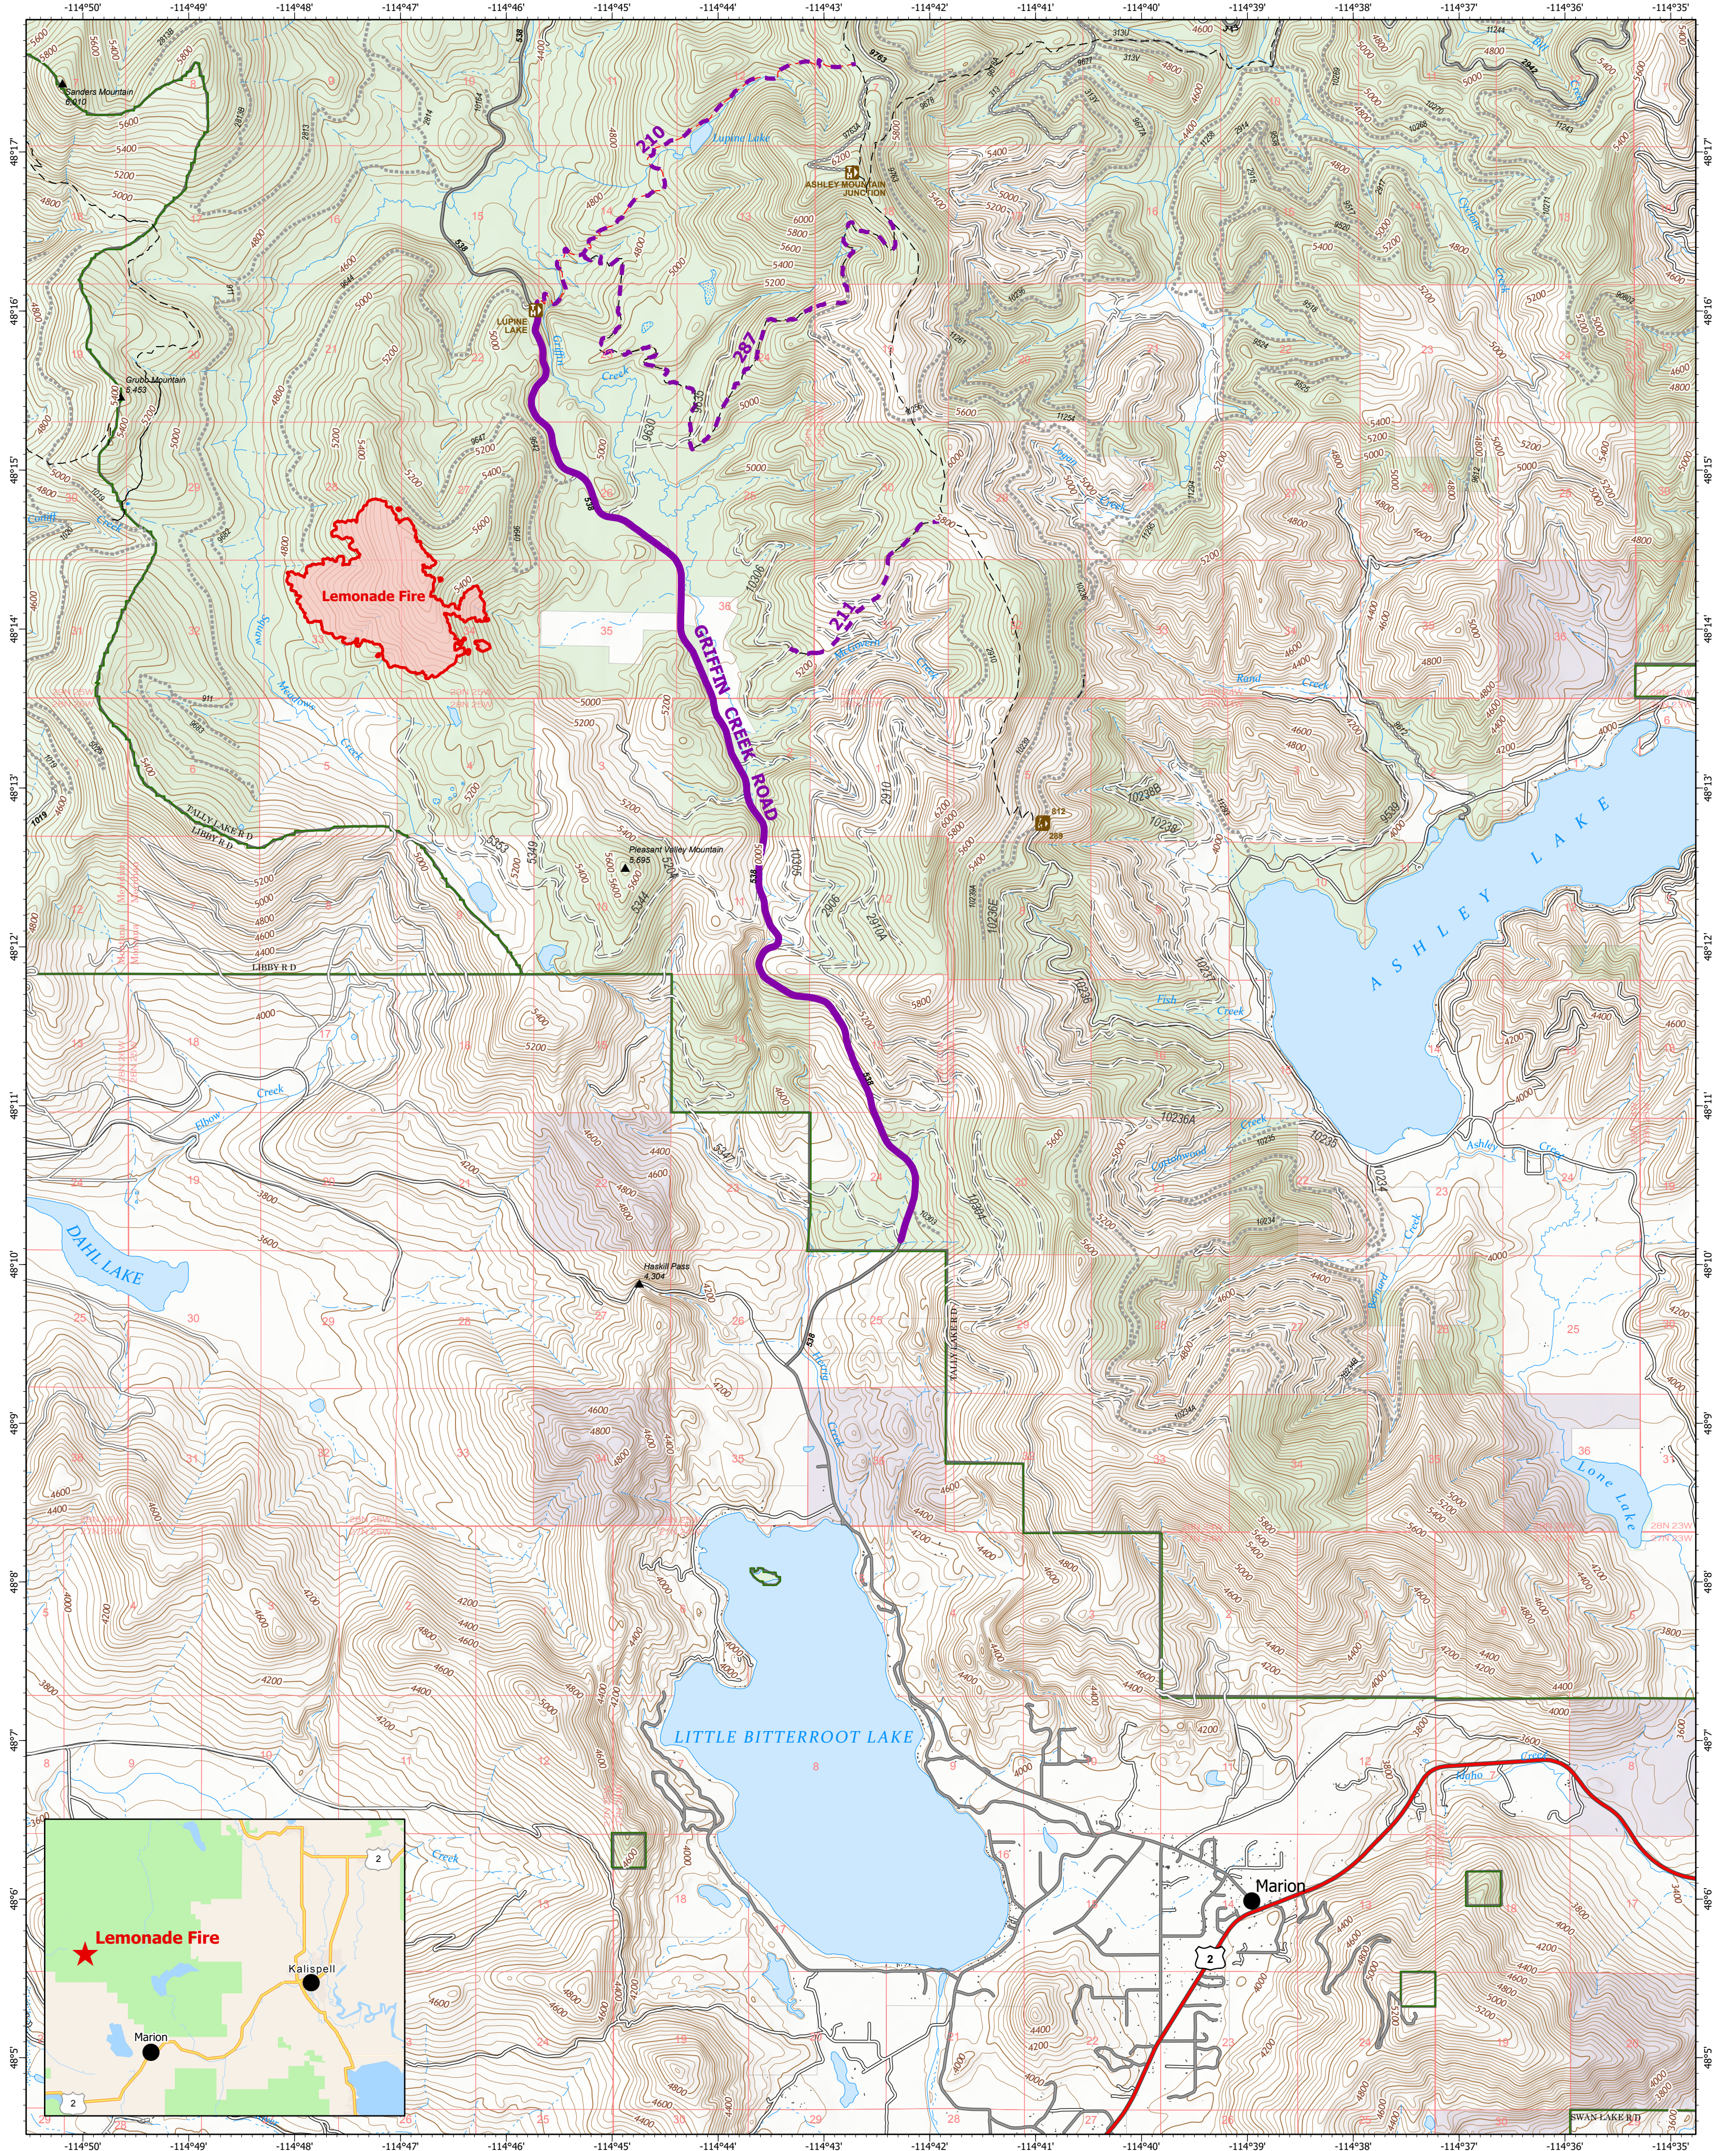

Lemonade Fire Information

9/6/2022

Lemonade
MT-FNF-000651
Fire Perimeter as of
09/05/2022 2050 hrs
593 Acres

- Closed Road
- Closed Trail
- Wildfire Daily Fire Perimeter
- Private Land
- State Land
- National Forest System (NFS) Land

0 0.5 1 Miles