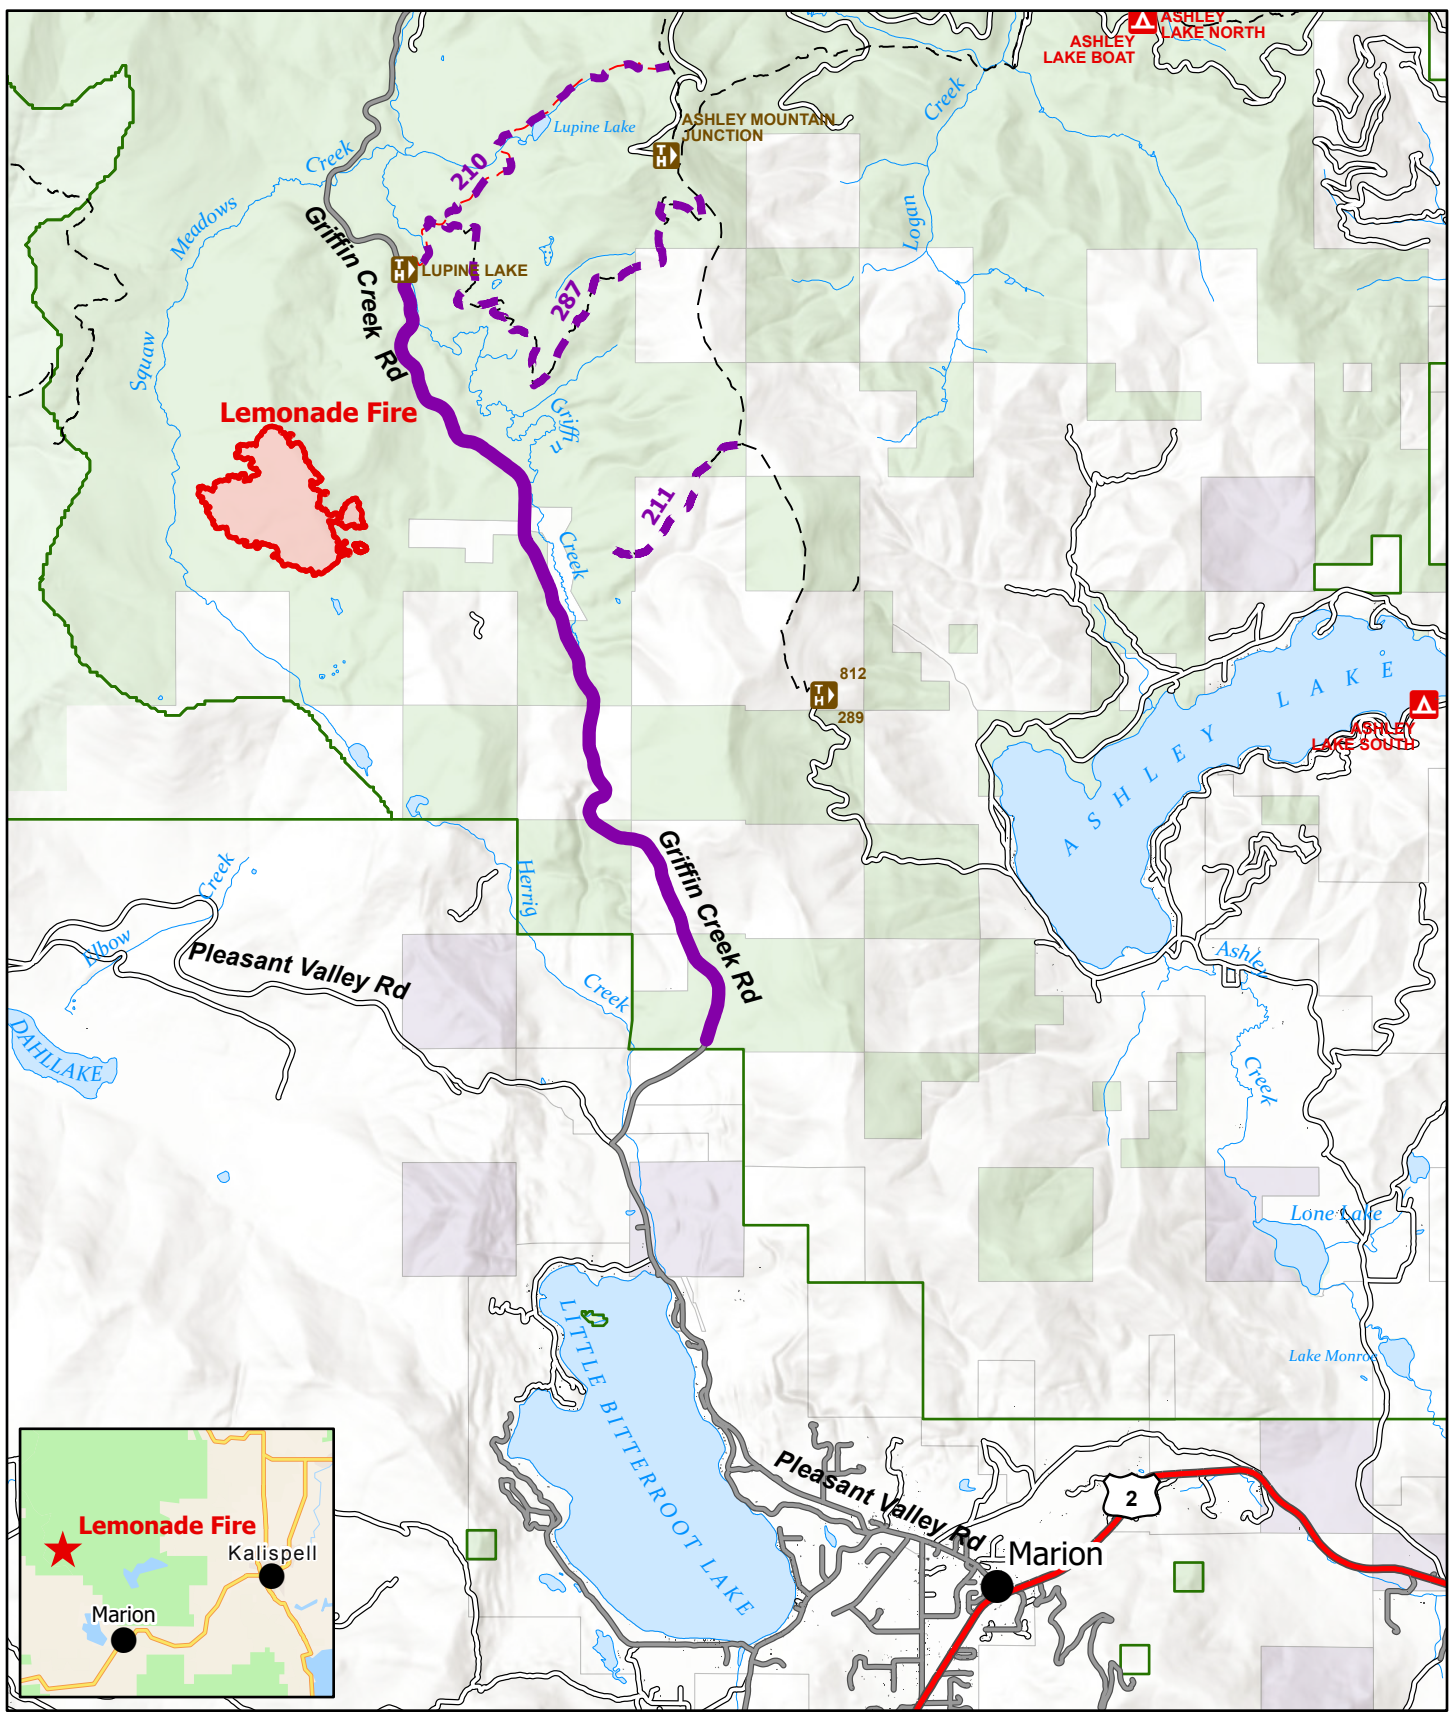

Lemonade Fire Information

9/6/2022

Lemonade
MT-FNF-000651
 Fire Perimeter as of
 09/05/2022 2050 hrs
 593 Acres

- Closed Trail
- Closed Road
- Wildfire Daily Fire Perimeter

- Private Land
- State Land
- National Forest System (NFS) Land

0 1 2 Miles