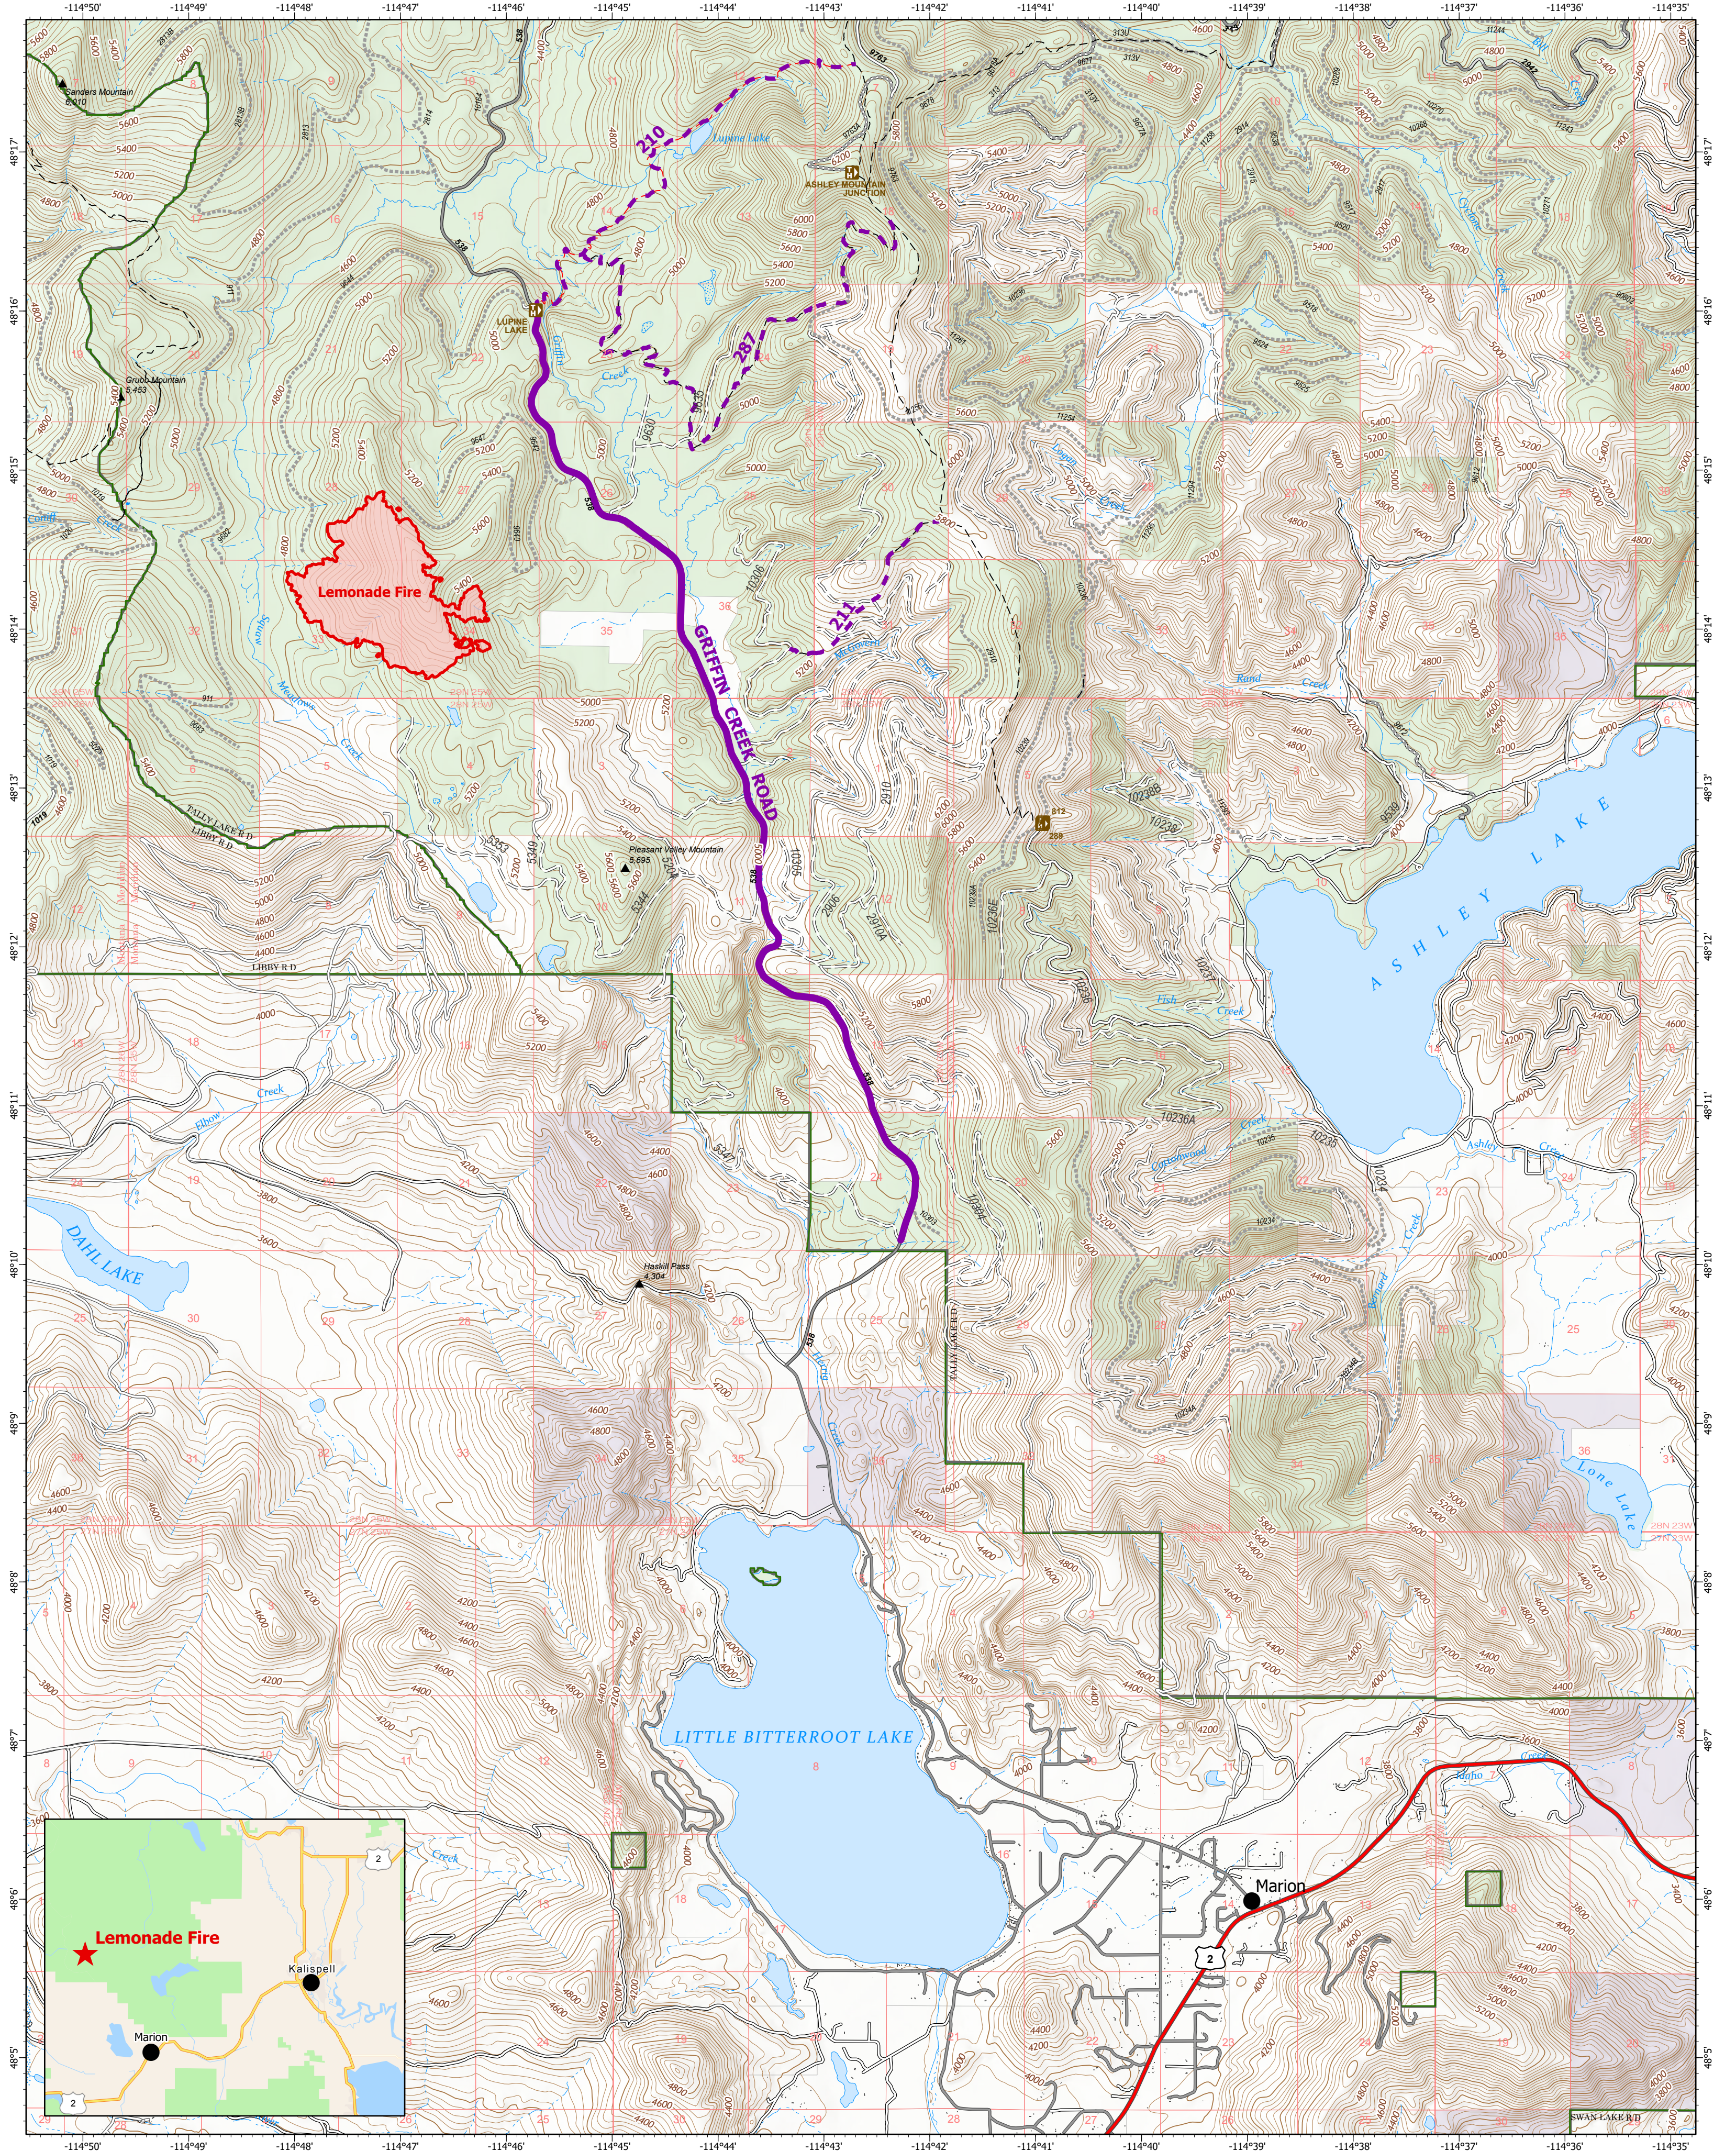

Lemonade Fire Information

9/7/2022

Lemonade
MT-FNF-000651
Fire Perimeter as of
09/06/2022 2300 hrs
619 Acres

- Closed Road
- Closed Trail
- Wildfire Daily Fire Perimeter
- Private Land
- State Land
- National Forest System (NFS) Land

0 0.5 1 Miles