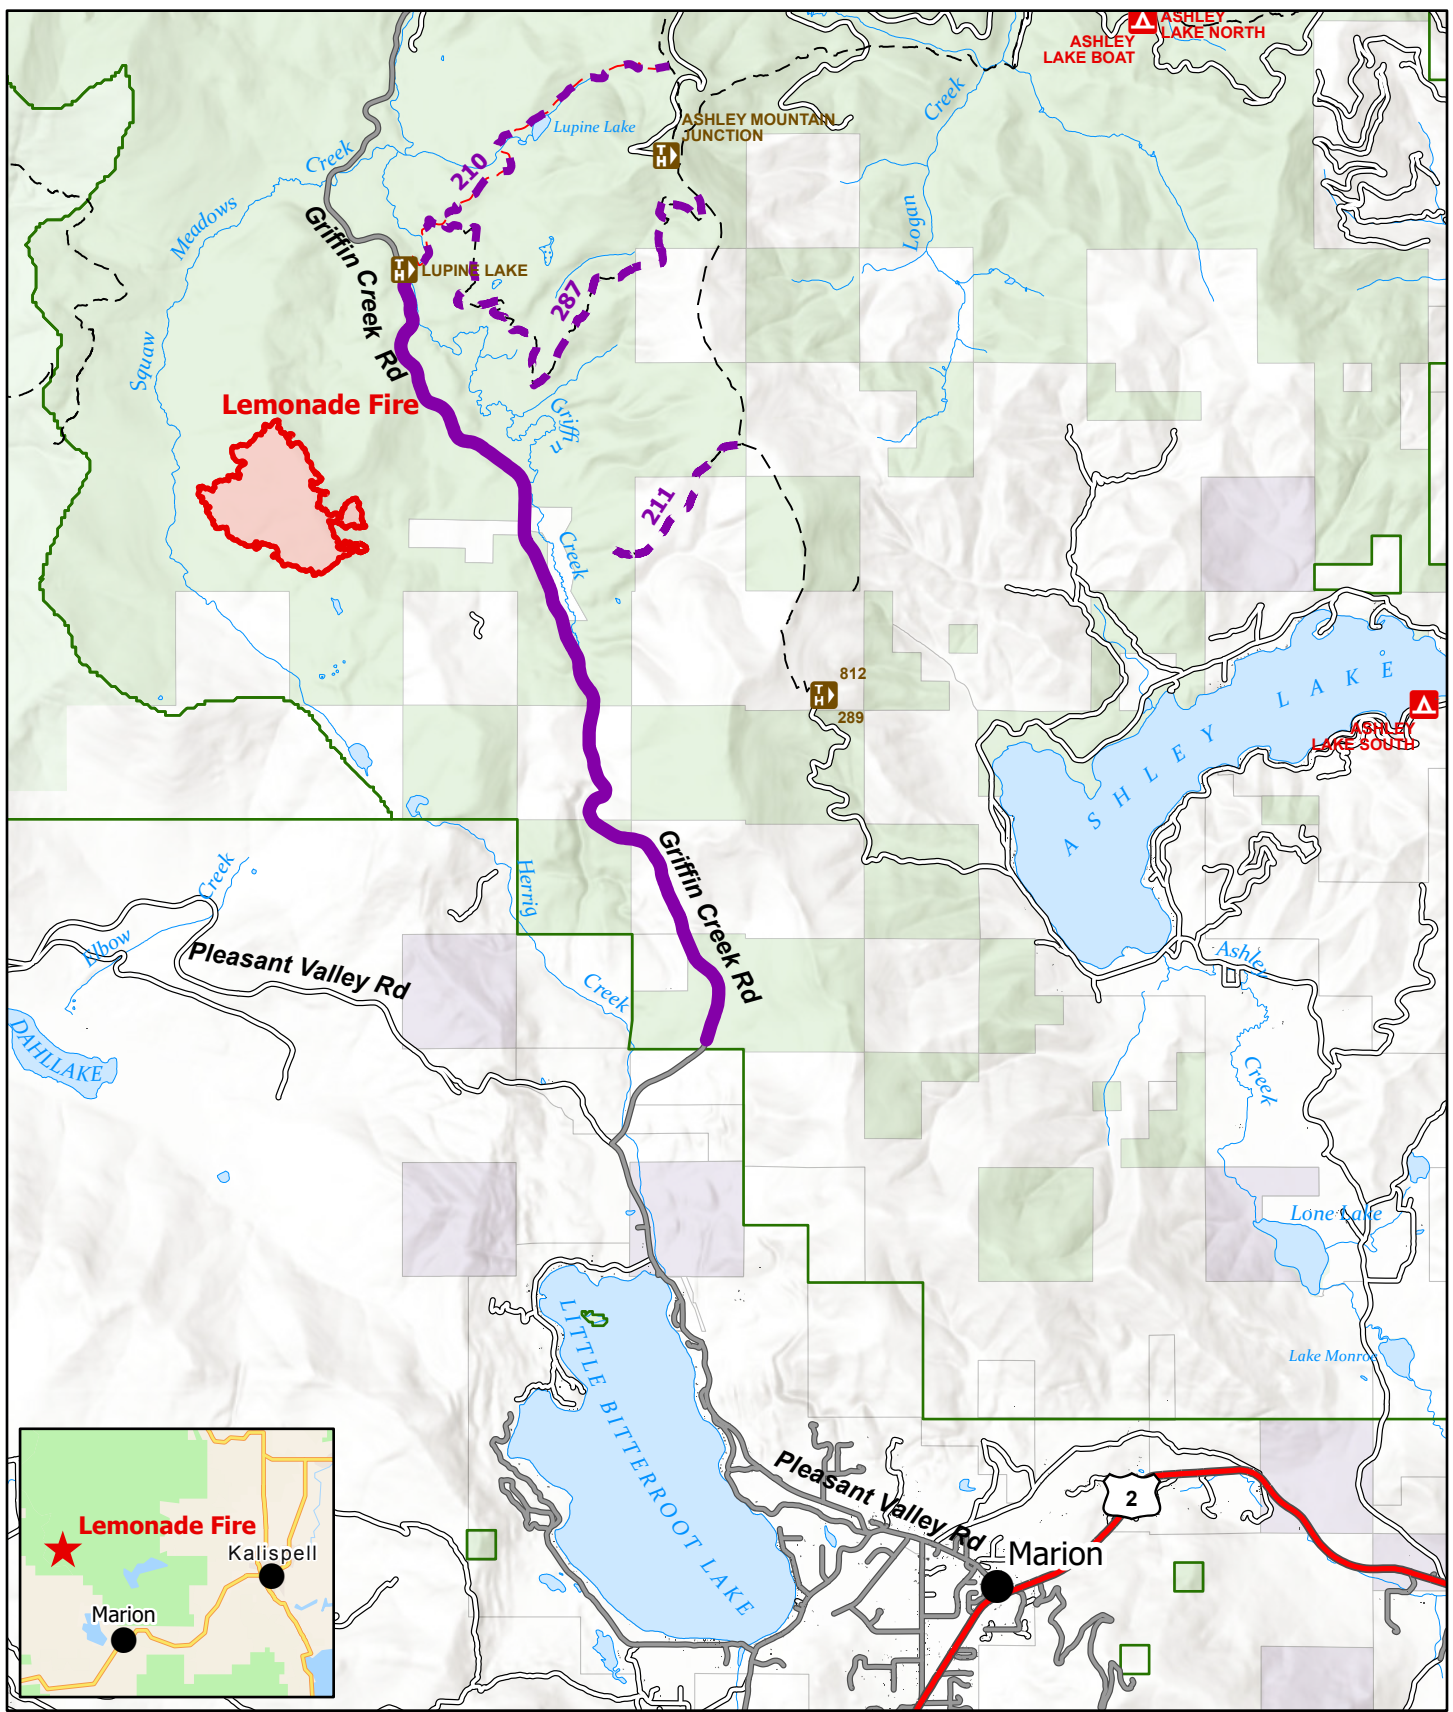

# Lemonade Fire Information

9/7/2022

**Lemonade**  
**MT-FNF-000651**  
 Fire Perimeter as of  
 09/06/2022 2300 hrs  
 619 Acres

- Closed Trail
- Closed Road
- Wildfire Daily Fire Perimeter

- Private Land
- State Land
- National Forest System (NFS) Land

0 1 2 Miles