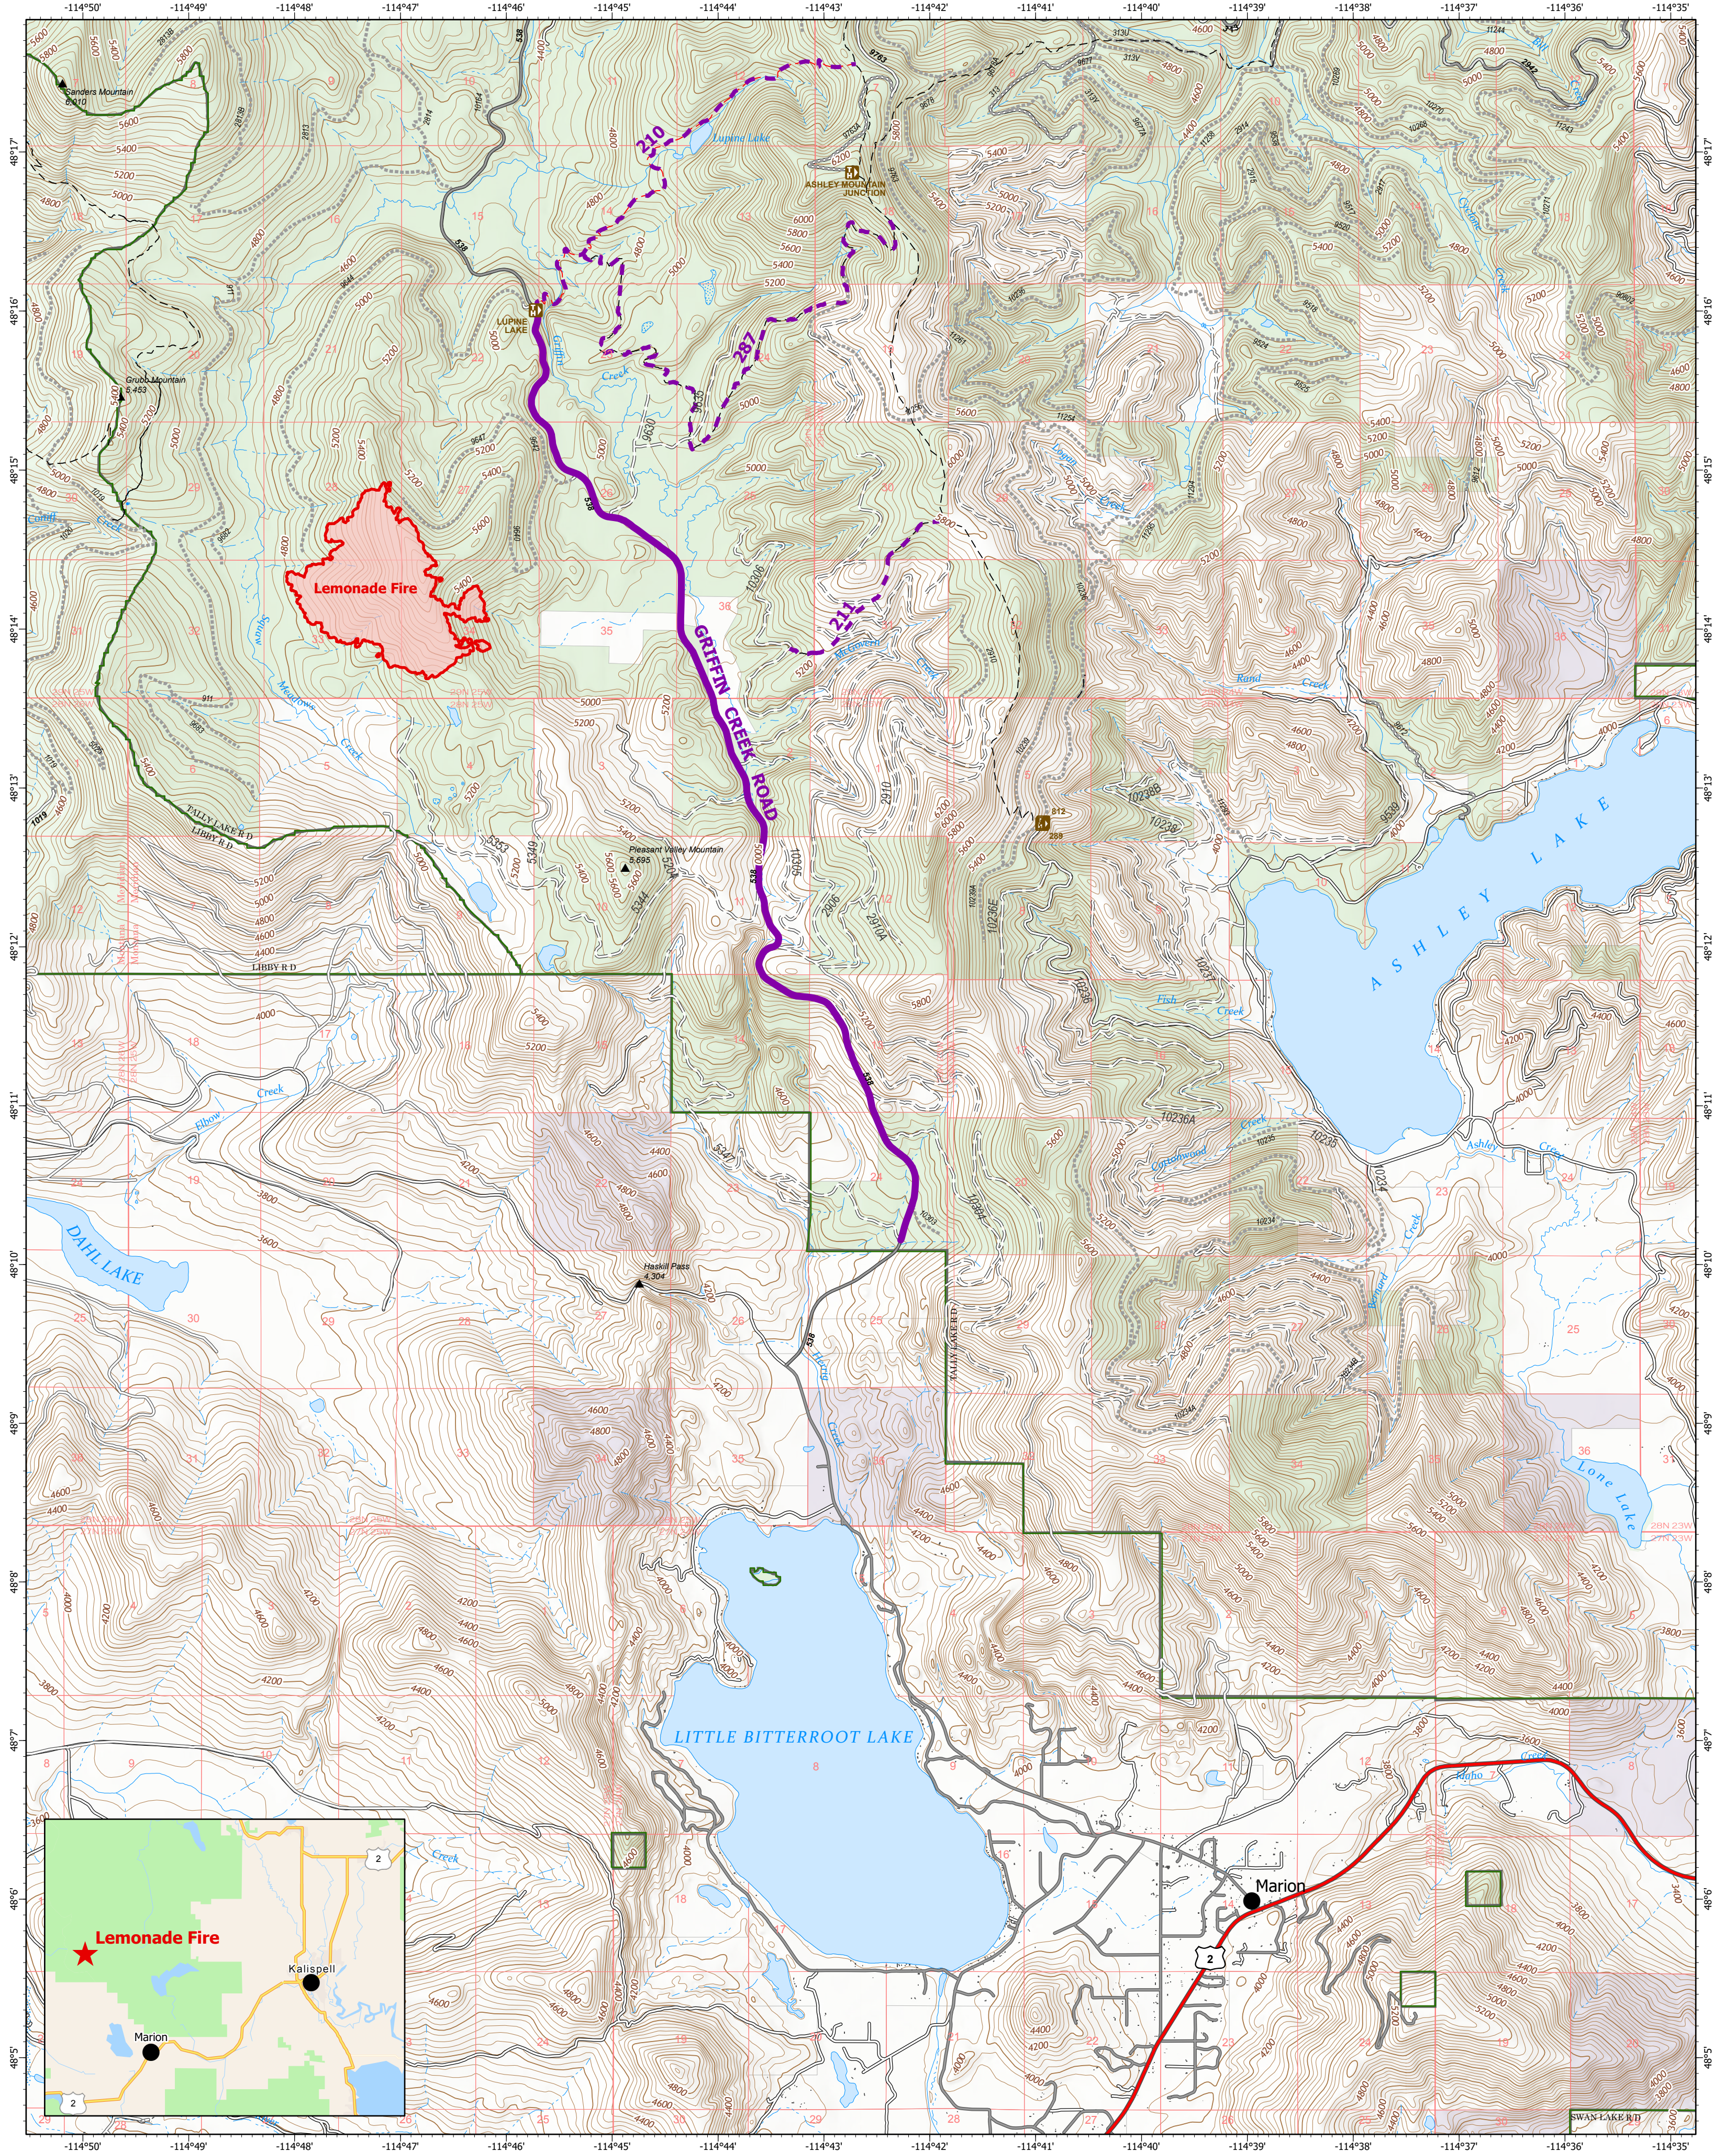

# Lemonade Fire Information

9/8/2022

**Lemonade**  
**MT-FNF-000651**  
Fire Perimeter as of  
09/07/2022 2200 hrs  
636 Acres

- Closed Road
- Closed Trail
- Wildfire Daily Fire Perimeter
- Private Land
- State Land
- National Forest System (NFS) Land

0 0.5 1 Miles