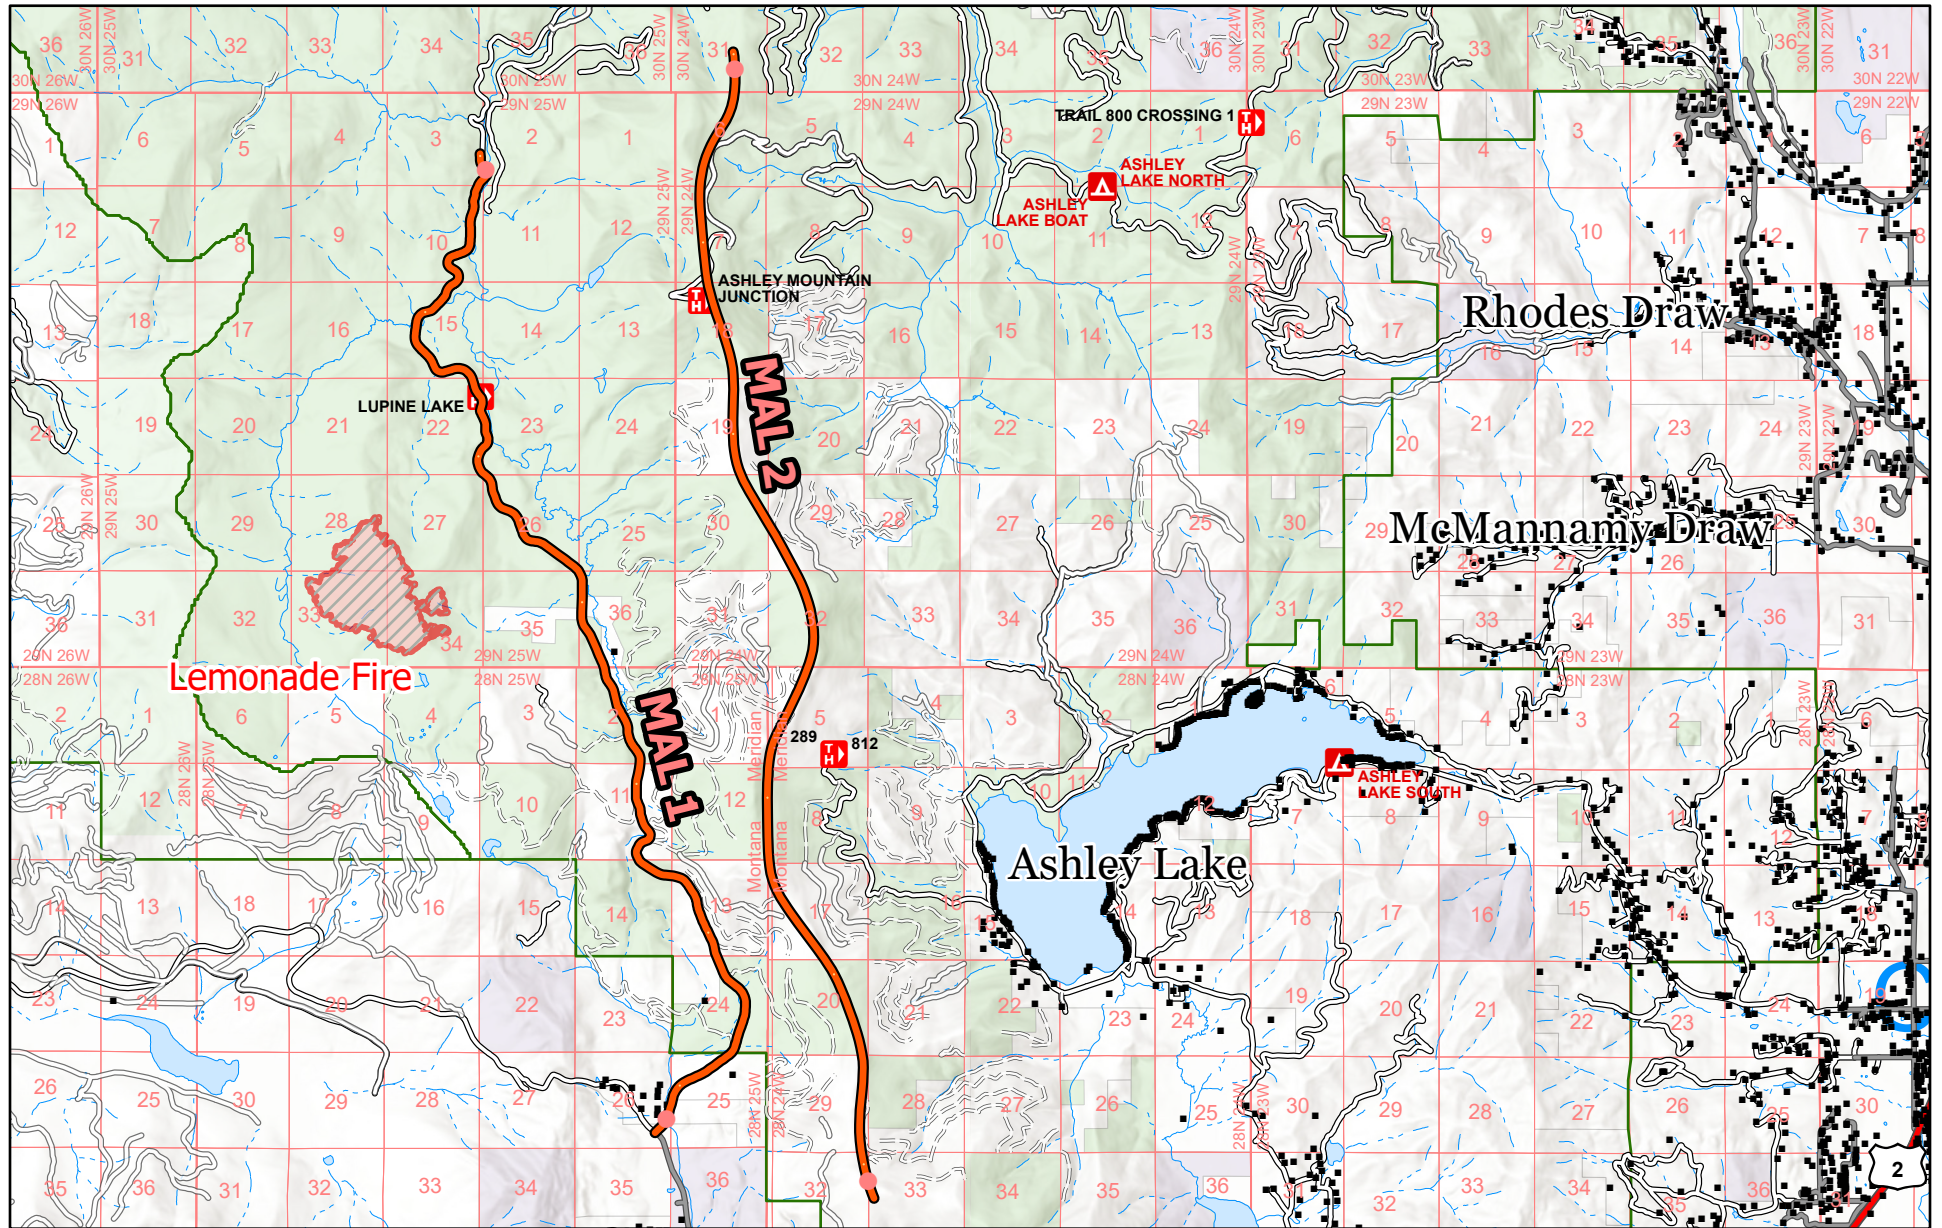

Lemonade Fire

9/8/2022

Lemonade
MT-FNF-000651
Fire Perimeter as of
09/07/2022 2200 hrs
636 Acres

- Management Action Line
- Wildfire Daily Fire Perimeter
- Administrative FS Boundary
- Structures
- Campground
- Trailhead
- Boating Site