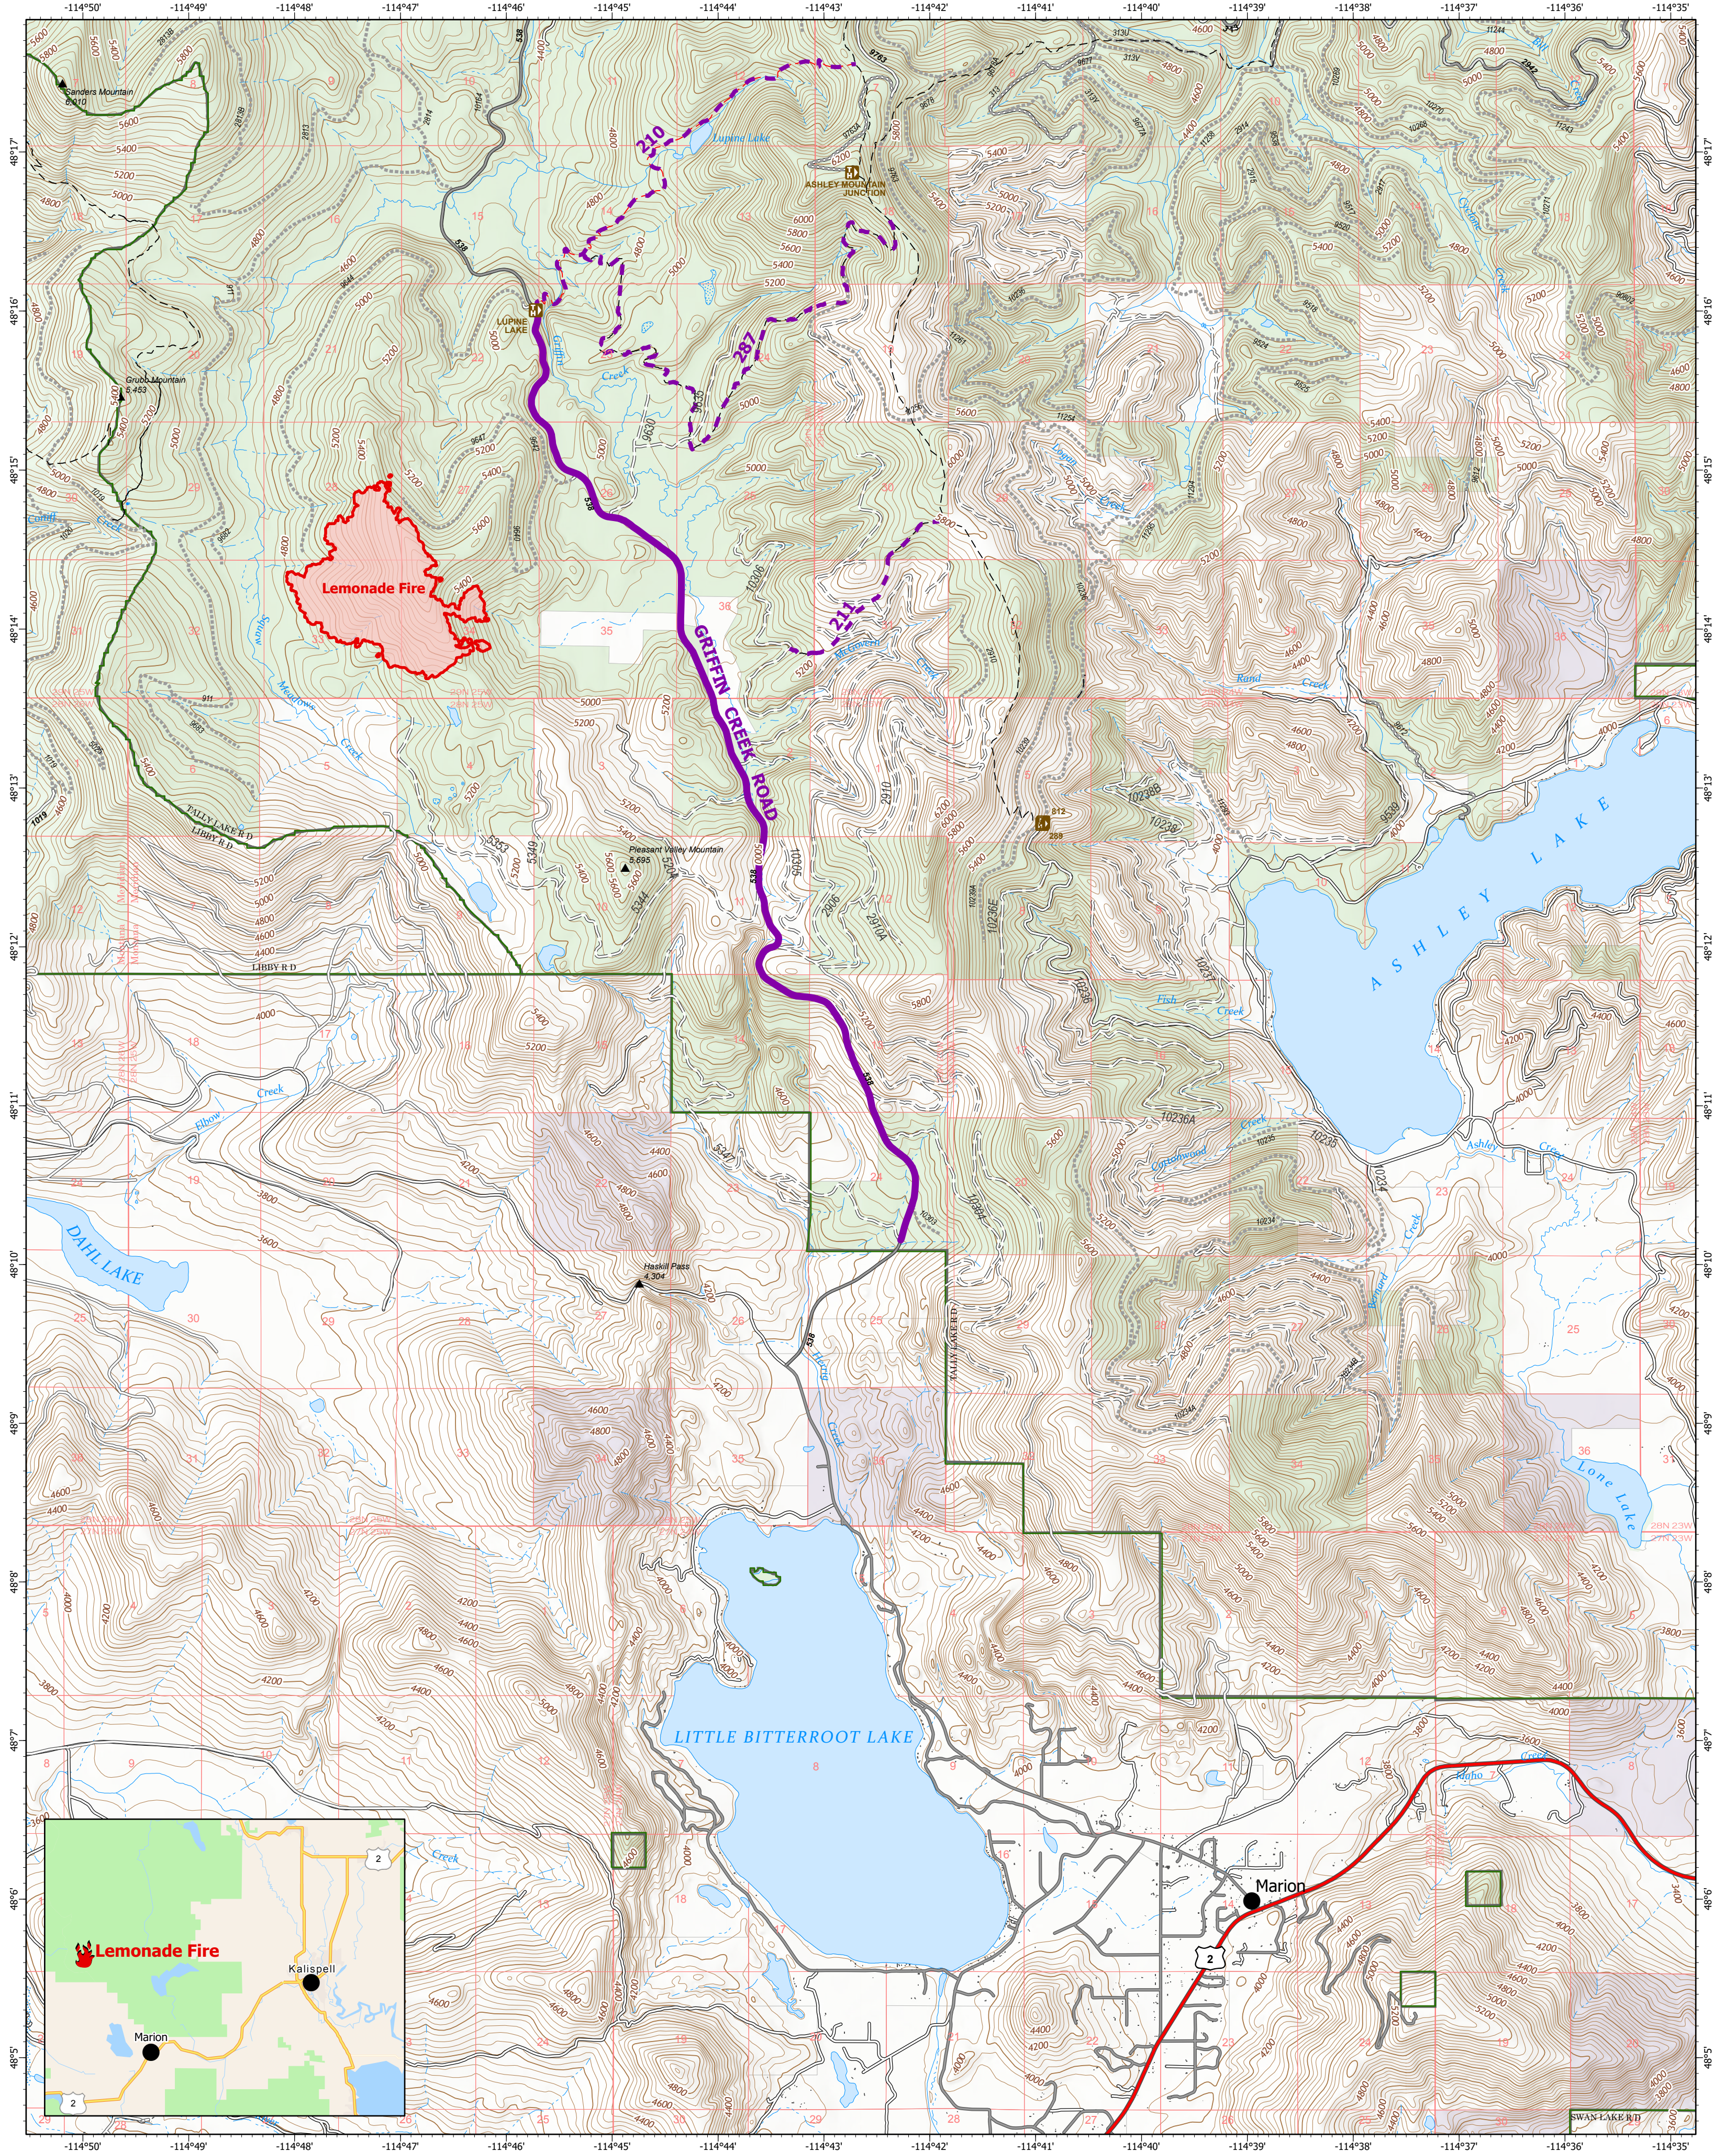

Lemonade Fire Information

9/9/2022

Lemonade
MT-FNF-000651
Fire Perimeter as of
09/08/2022 2200 hrs
645 Acres

- Closed Road
- Closed Trail
- Wildfire Daily Fire Perimeter
- Private Land
- State Land
- National Forest System (NFS) Land