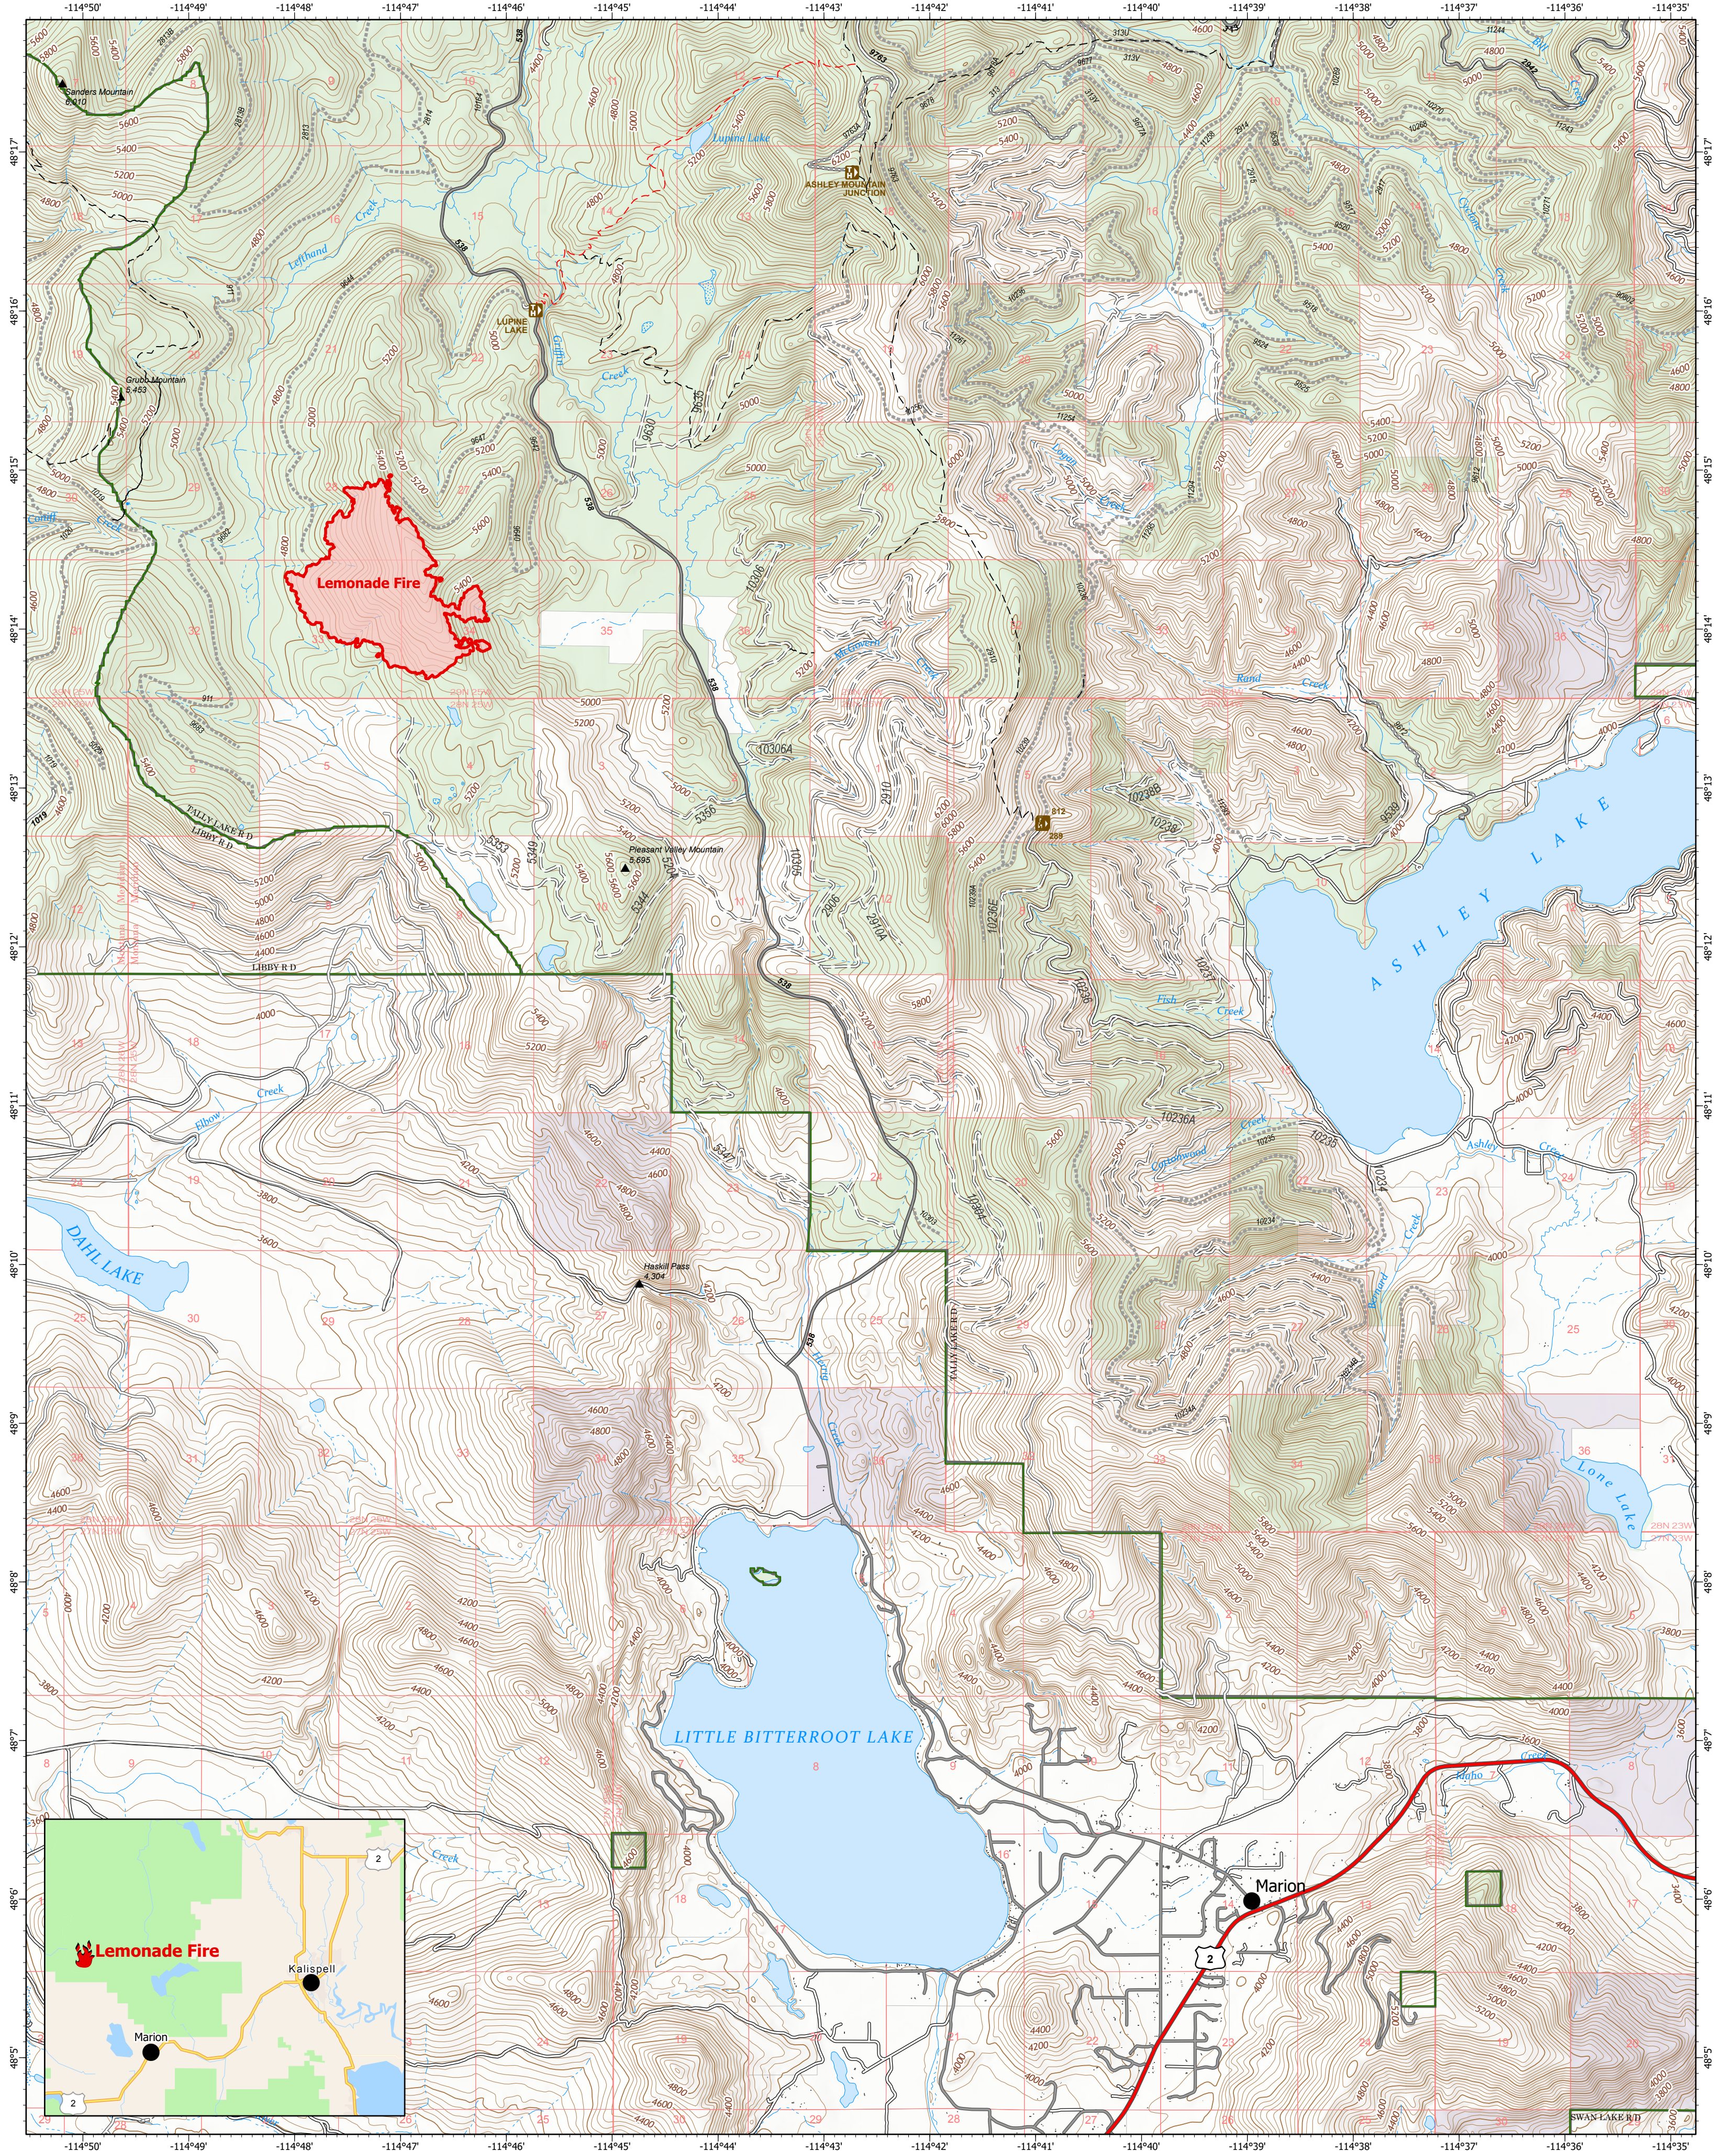

Lemonade Fire Information

9/10/2022

Lemonade
MT-FNF-000651
Fire Perimeter as of
09/09/2022 2200 hrs
660 Acres

- Wildfire Daily Fire Perimeter
- Private Land
- State Land
- National Forest System (NFS) Land