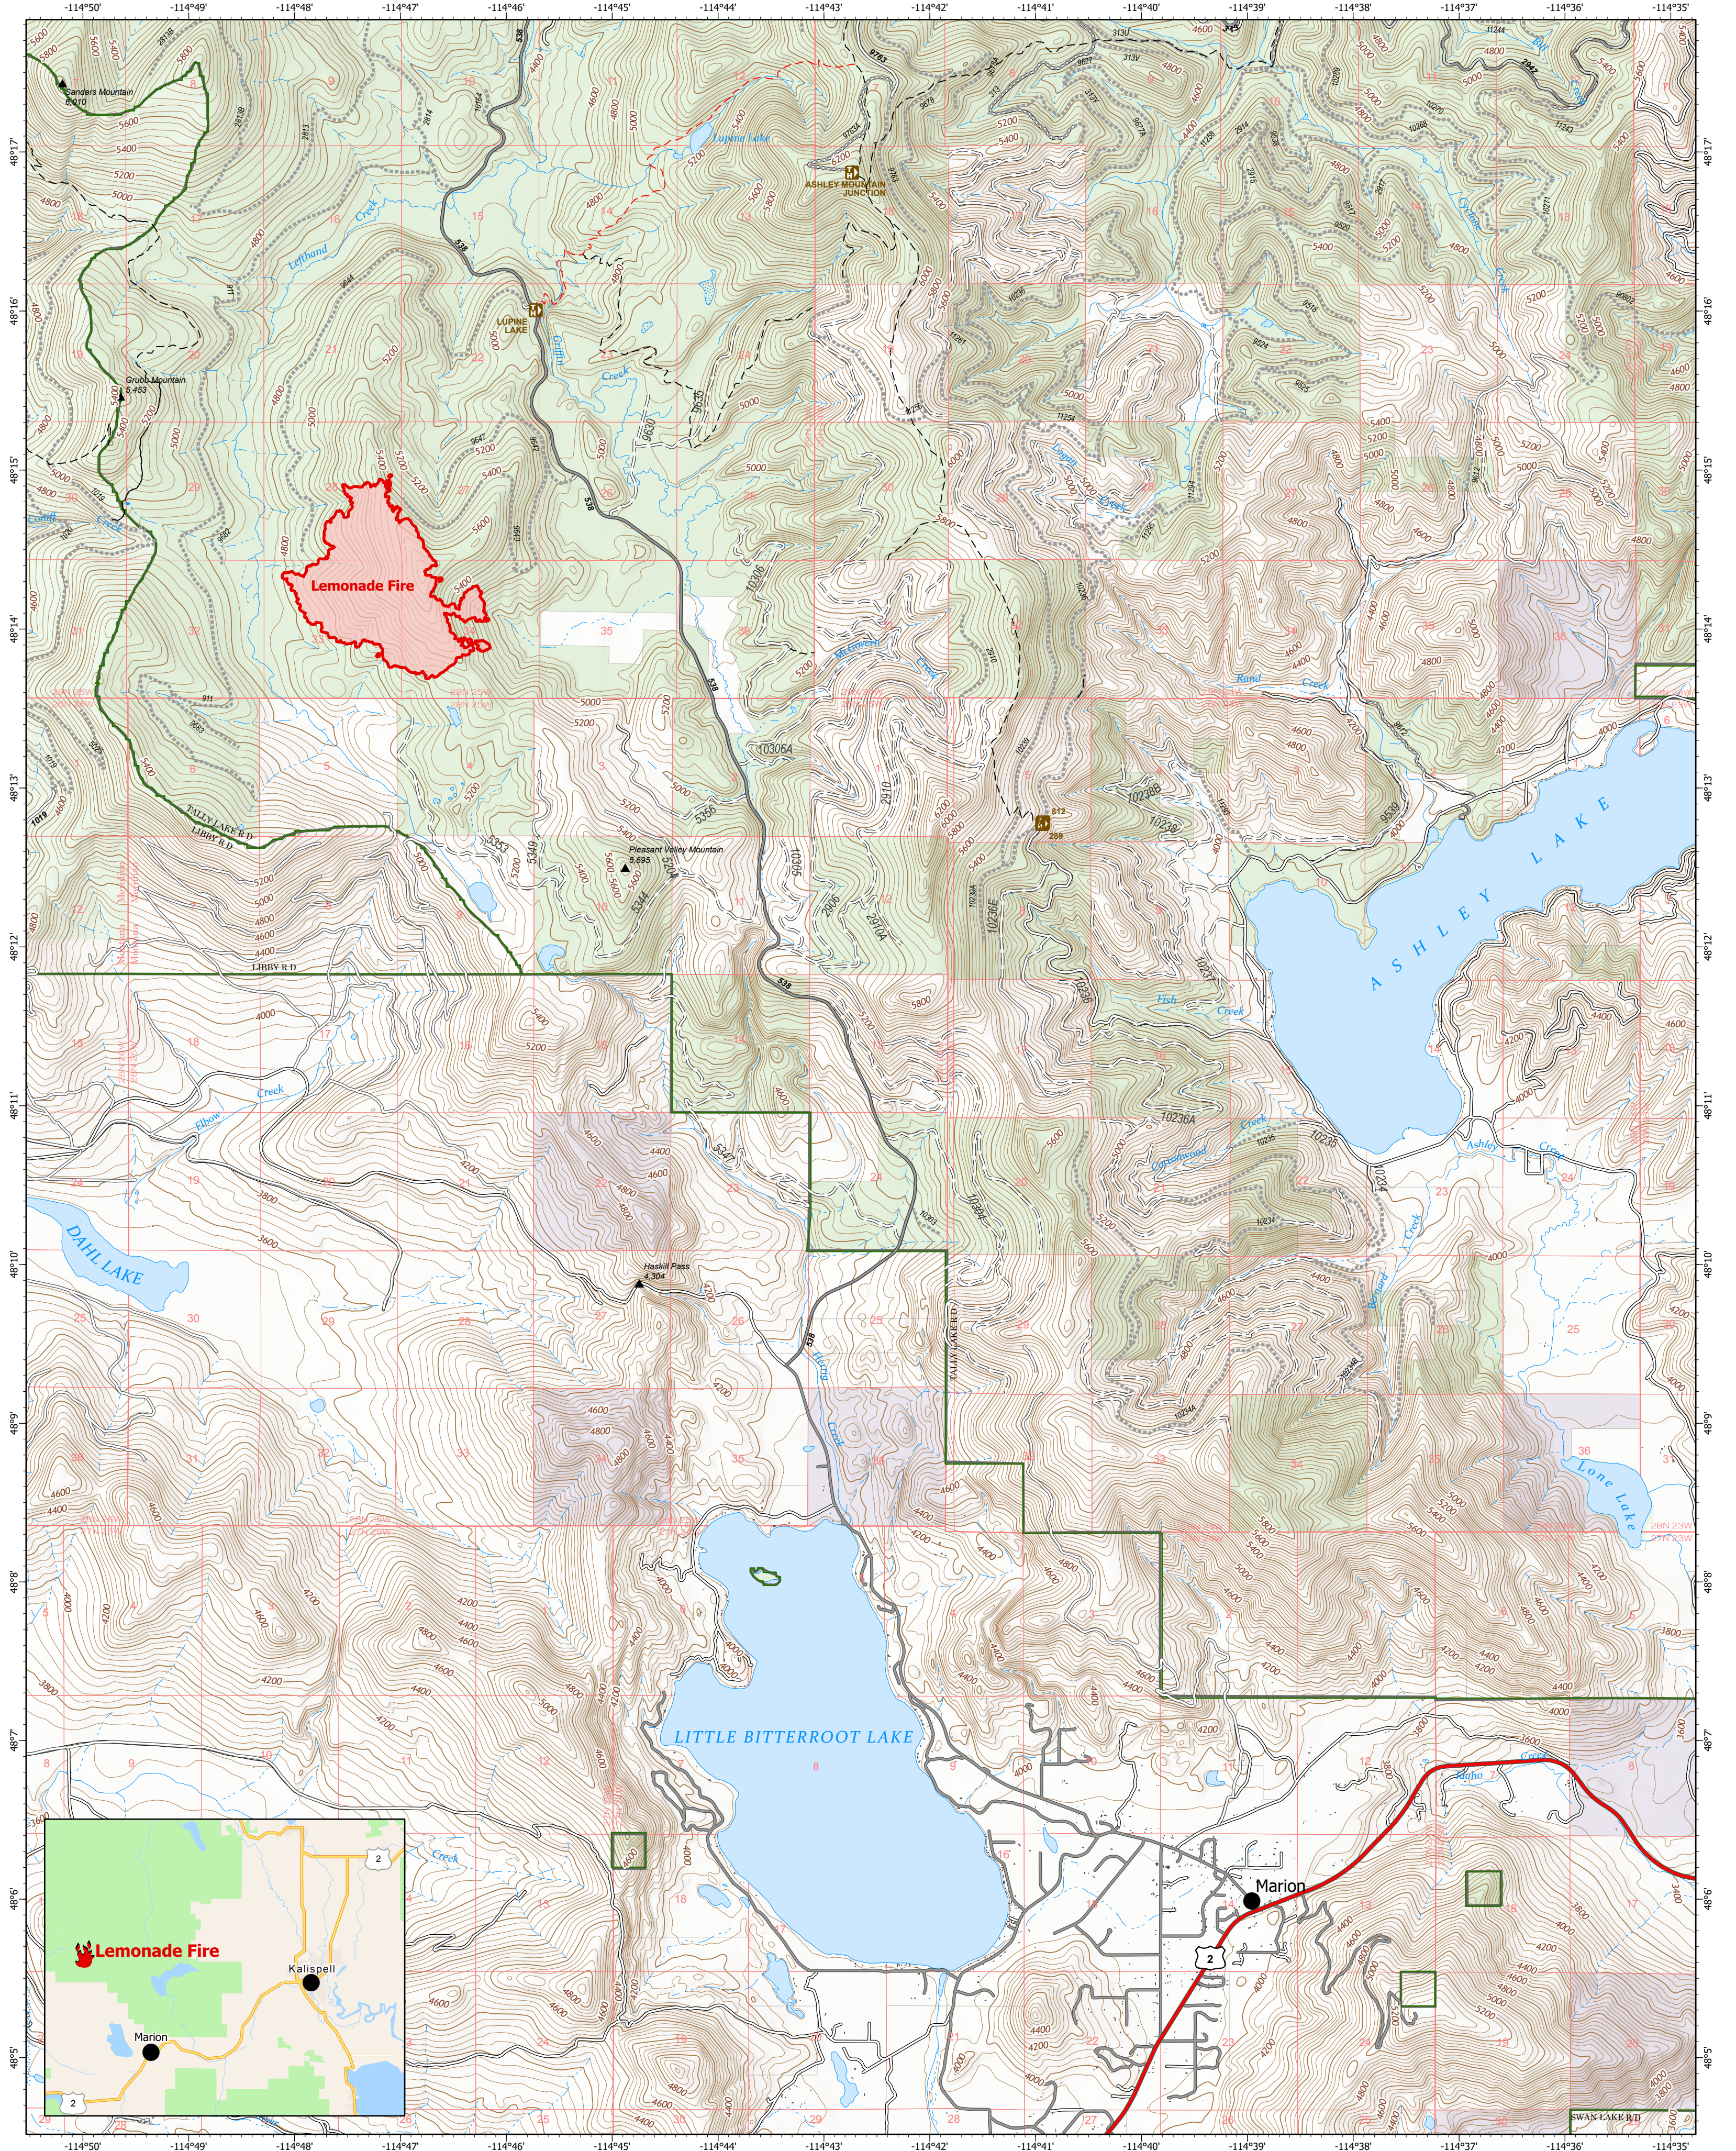

Lemonade Fire Information

9/11/2022

Lemonade
MT-FNF-000651
Fire Perimeter as of
09/10/2022 2200 hrs
667 Acres

- Wildfire Daily Fire Perimeter
- Private Land
- State Land
- National Forest System (NFS) Land