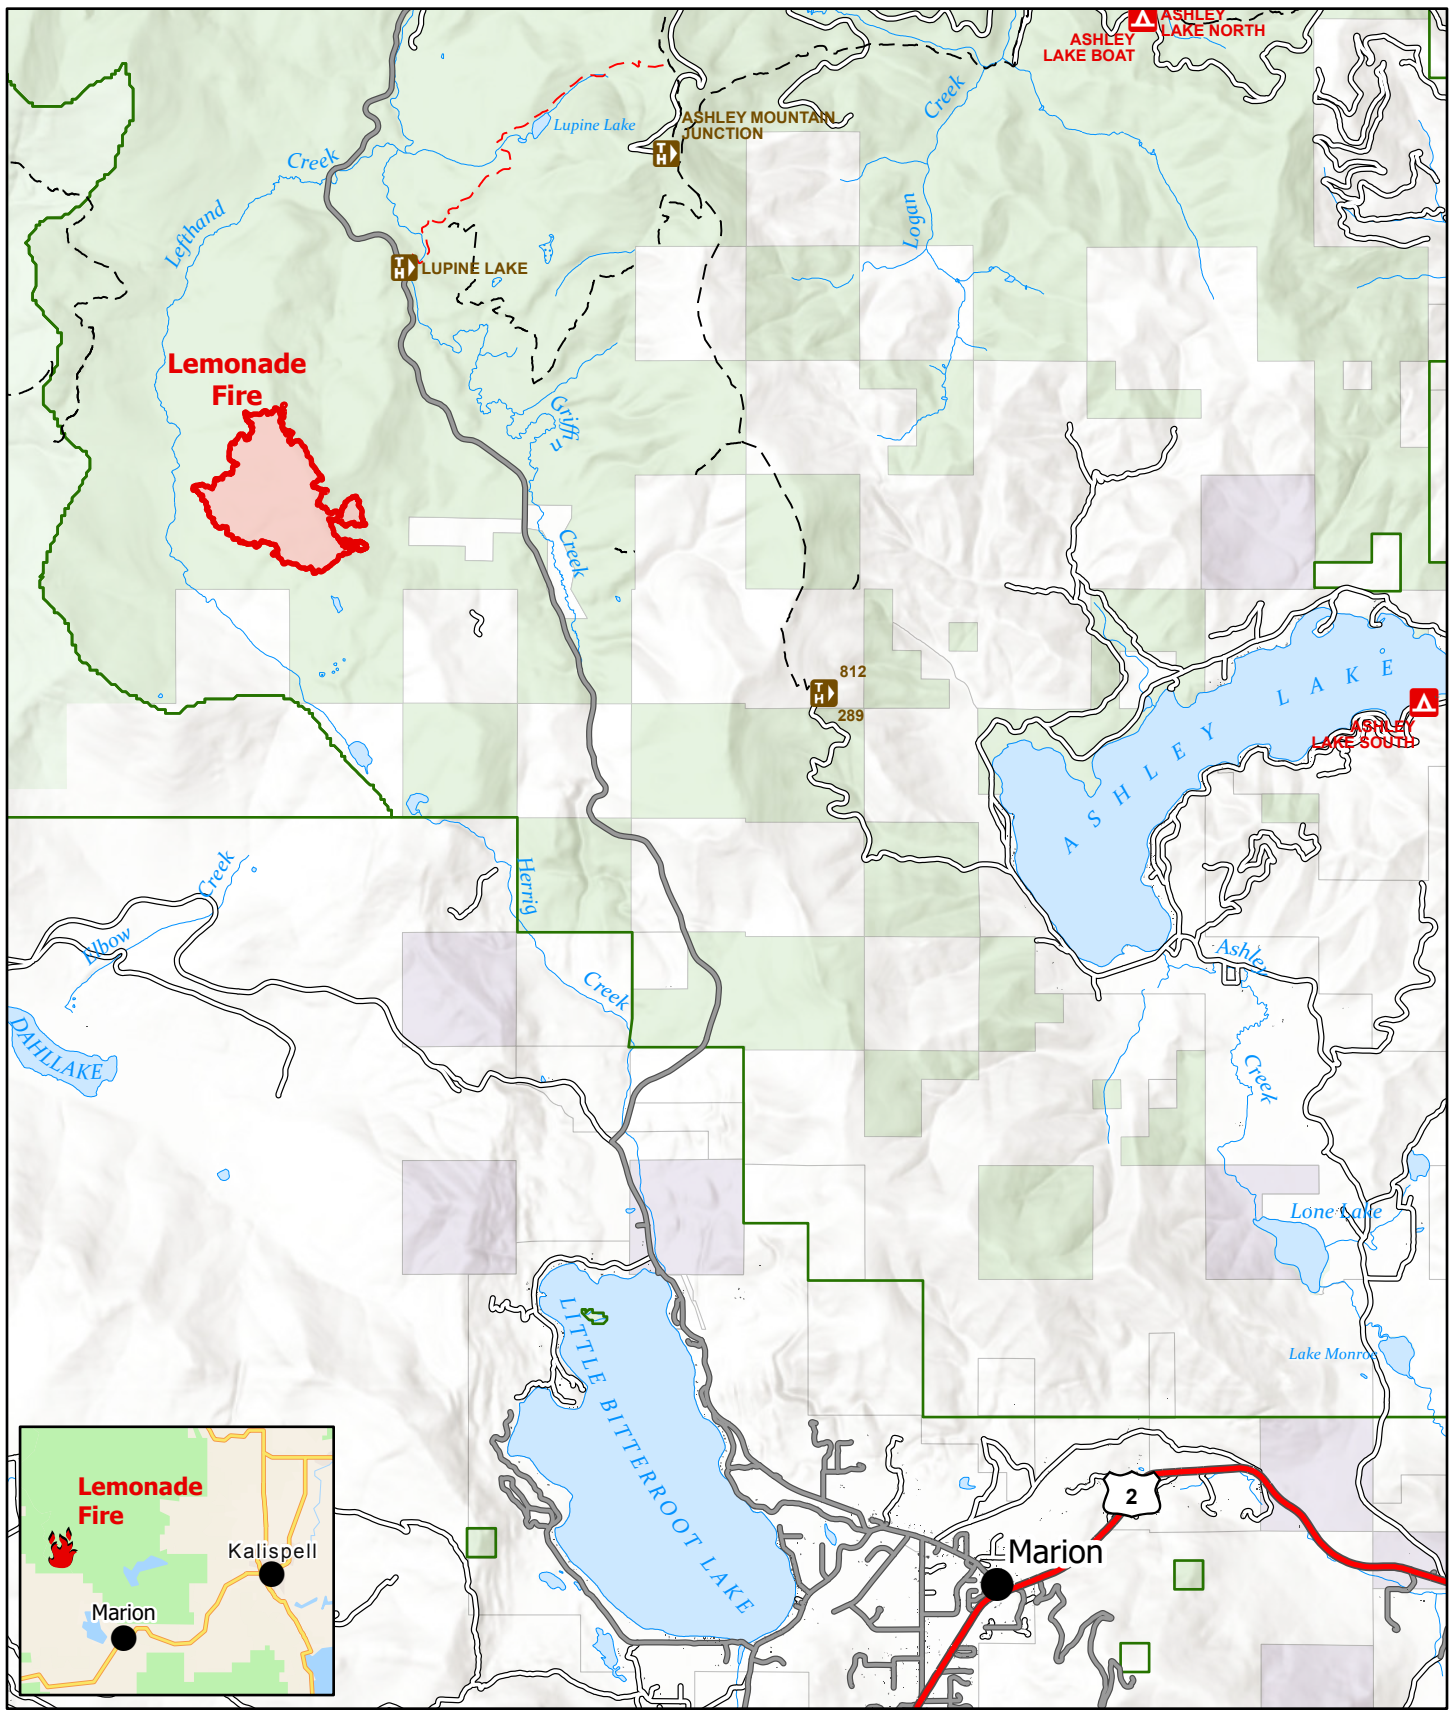

Lemonade Fire Information

9/13/2022

Lemonade
MT-FNF-000651
Fire Perimeter as of
09/11/2022 2136 hrs
667 Acres

- Wildfire Daily Fire Perimeter
- Private Land
- State Land
- National Forest System (NFS) Land