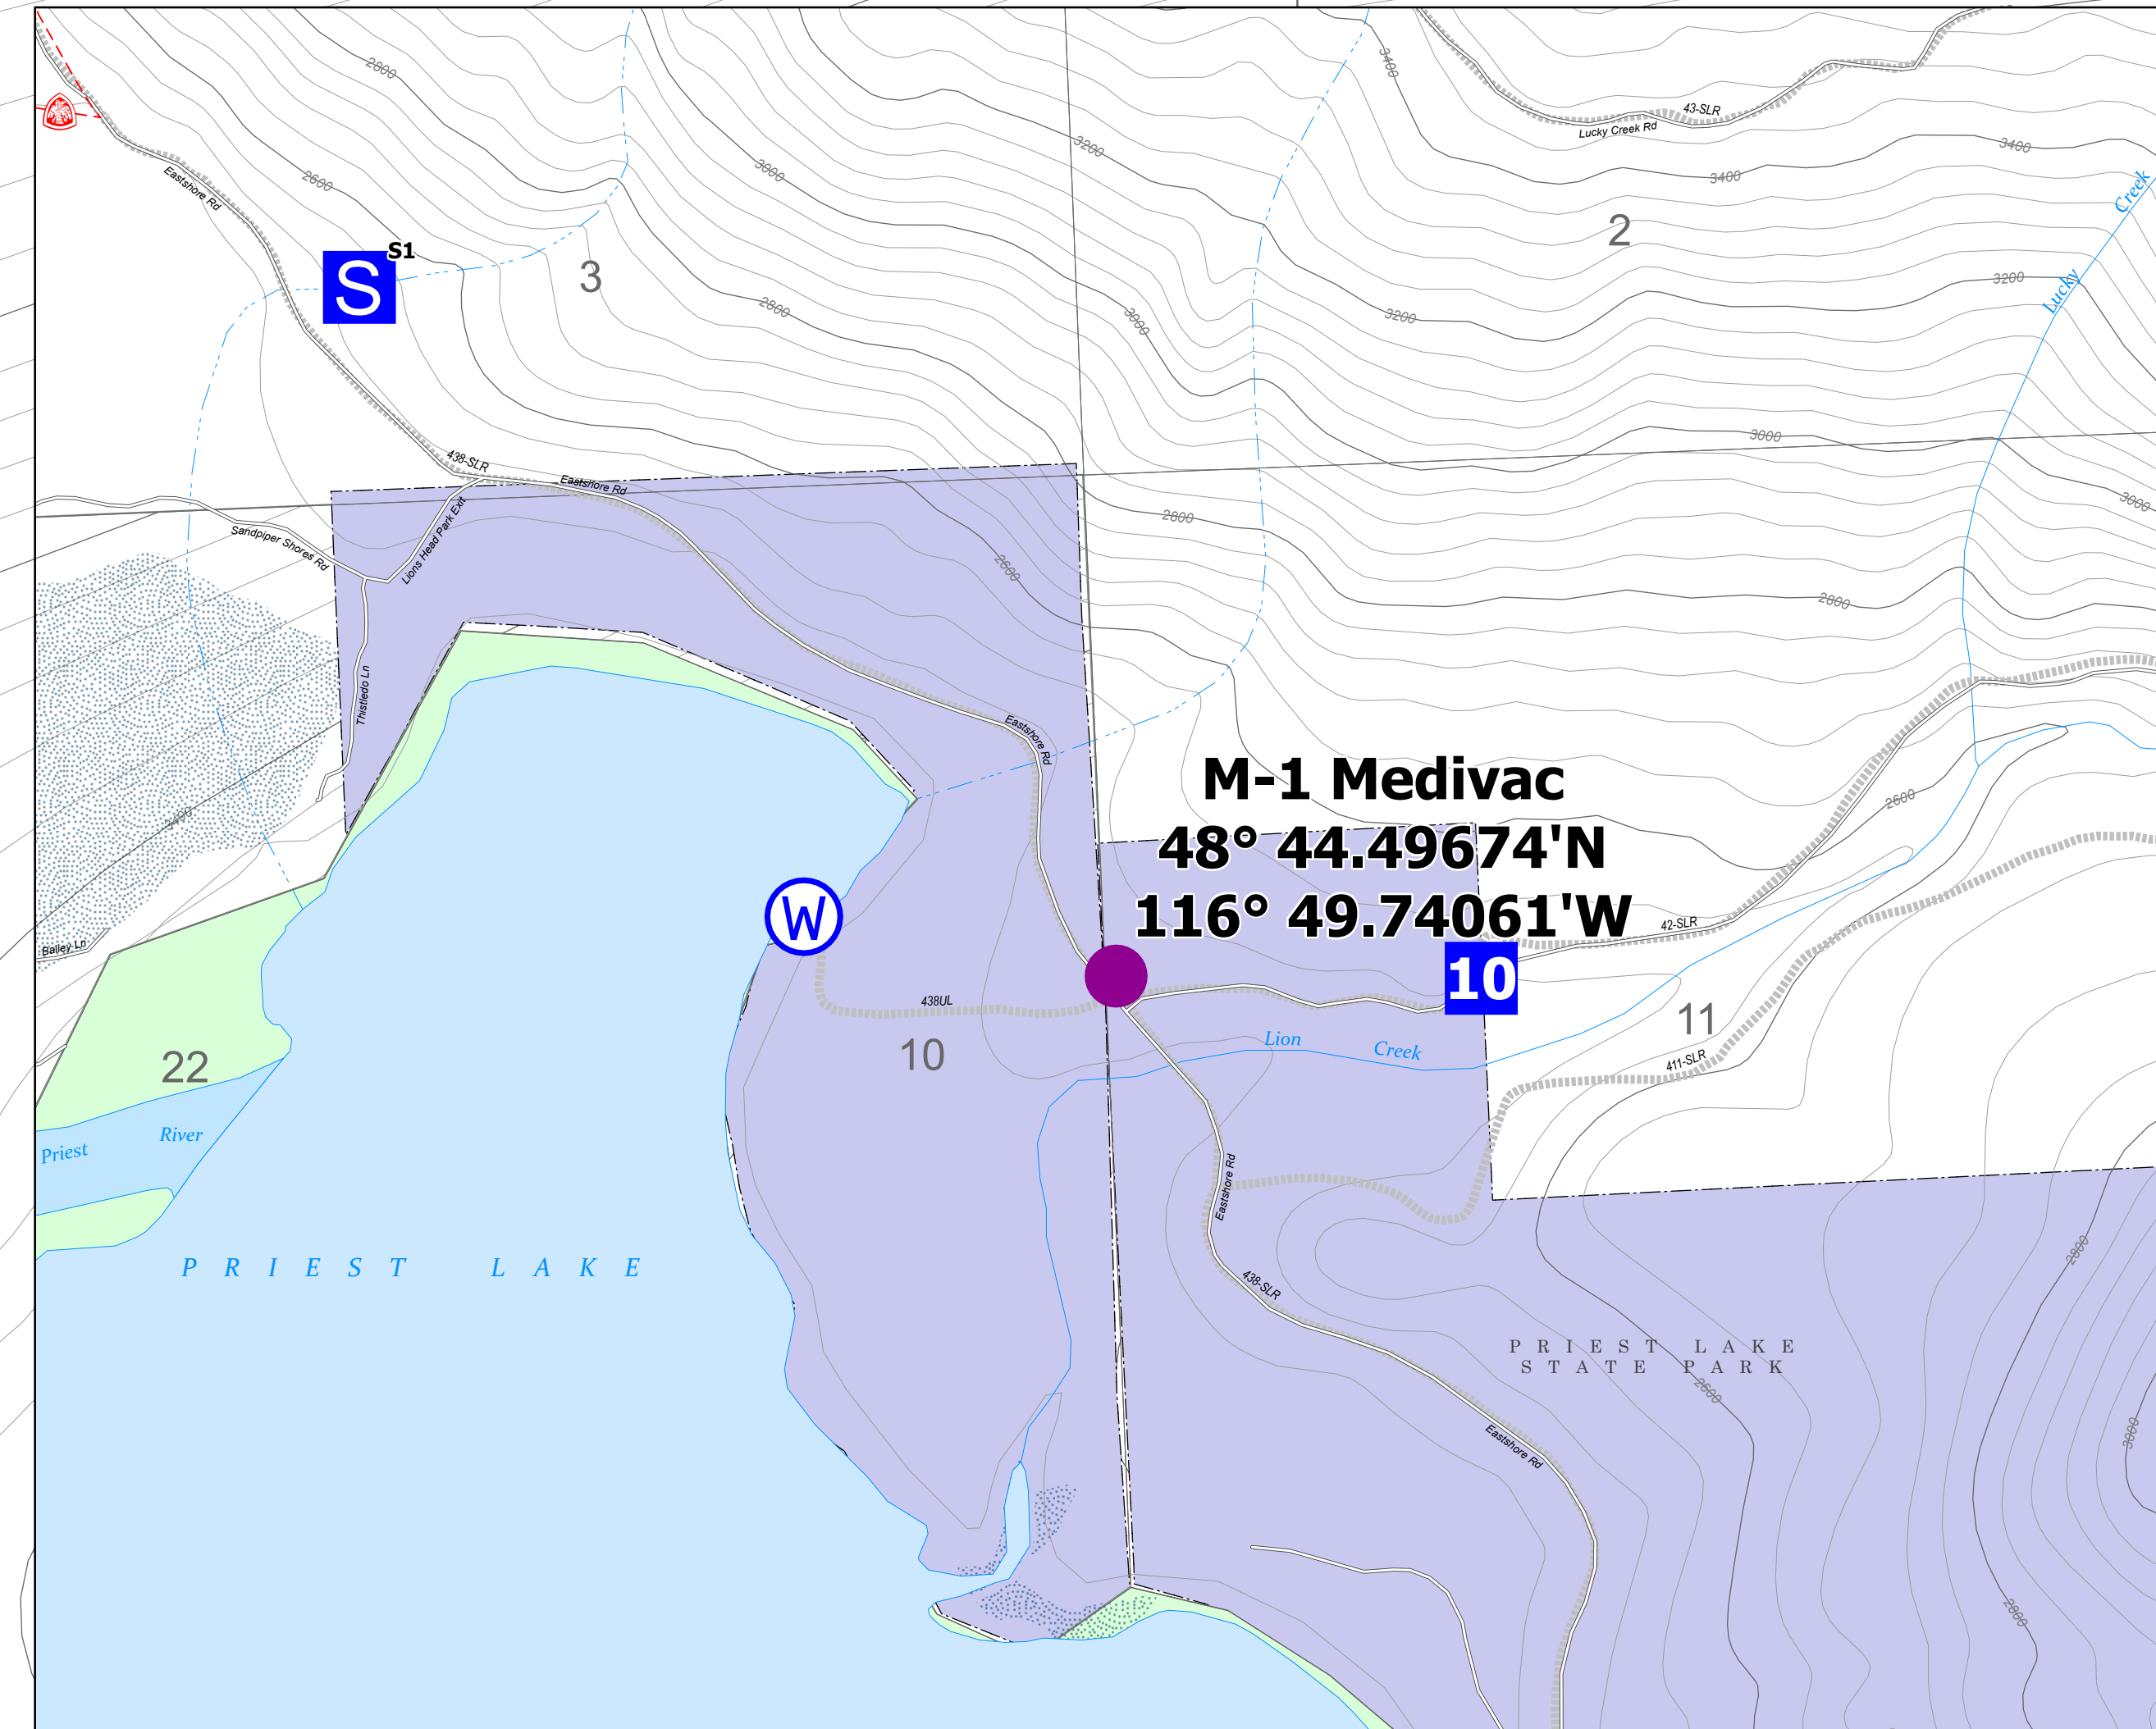

Briefing Map

Lions Roar
IDPLS 000364
August 12th, 2022

55 acres at August 10th, 2022

-  Medivac
-  Division Break
-  Drop Point
-  Hot Spot - Spot Fire
-  Water Source
-  Wildfire Daily Fire Perimeter
-  Spurs Roads

 **M-2 Medivac**
48° 45.03813'N
116° 48.28671'W

Div M

Div C

Div W

116°48.5'W 116°48'W 116°47.5'W 116°47'W

48°45'N

48°45'N

48°44.5'N

48°44.5'N

48°44.5'N

48°44.5'N