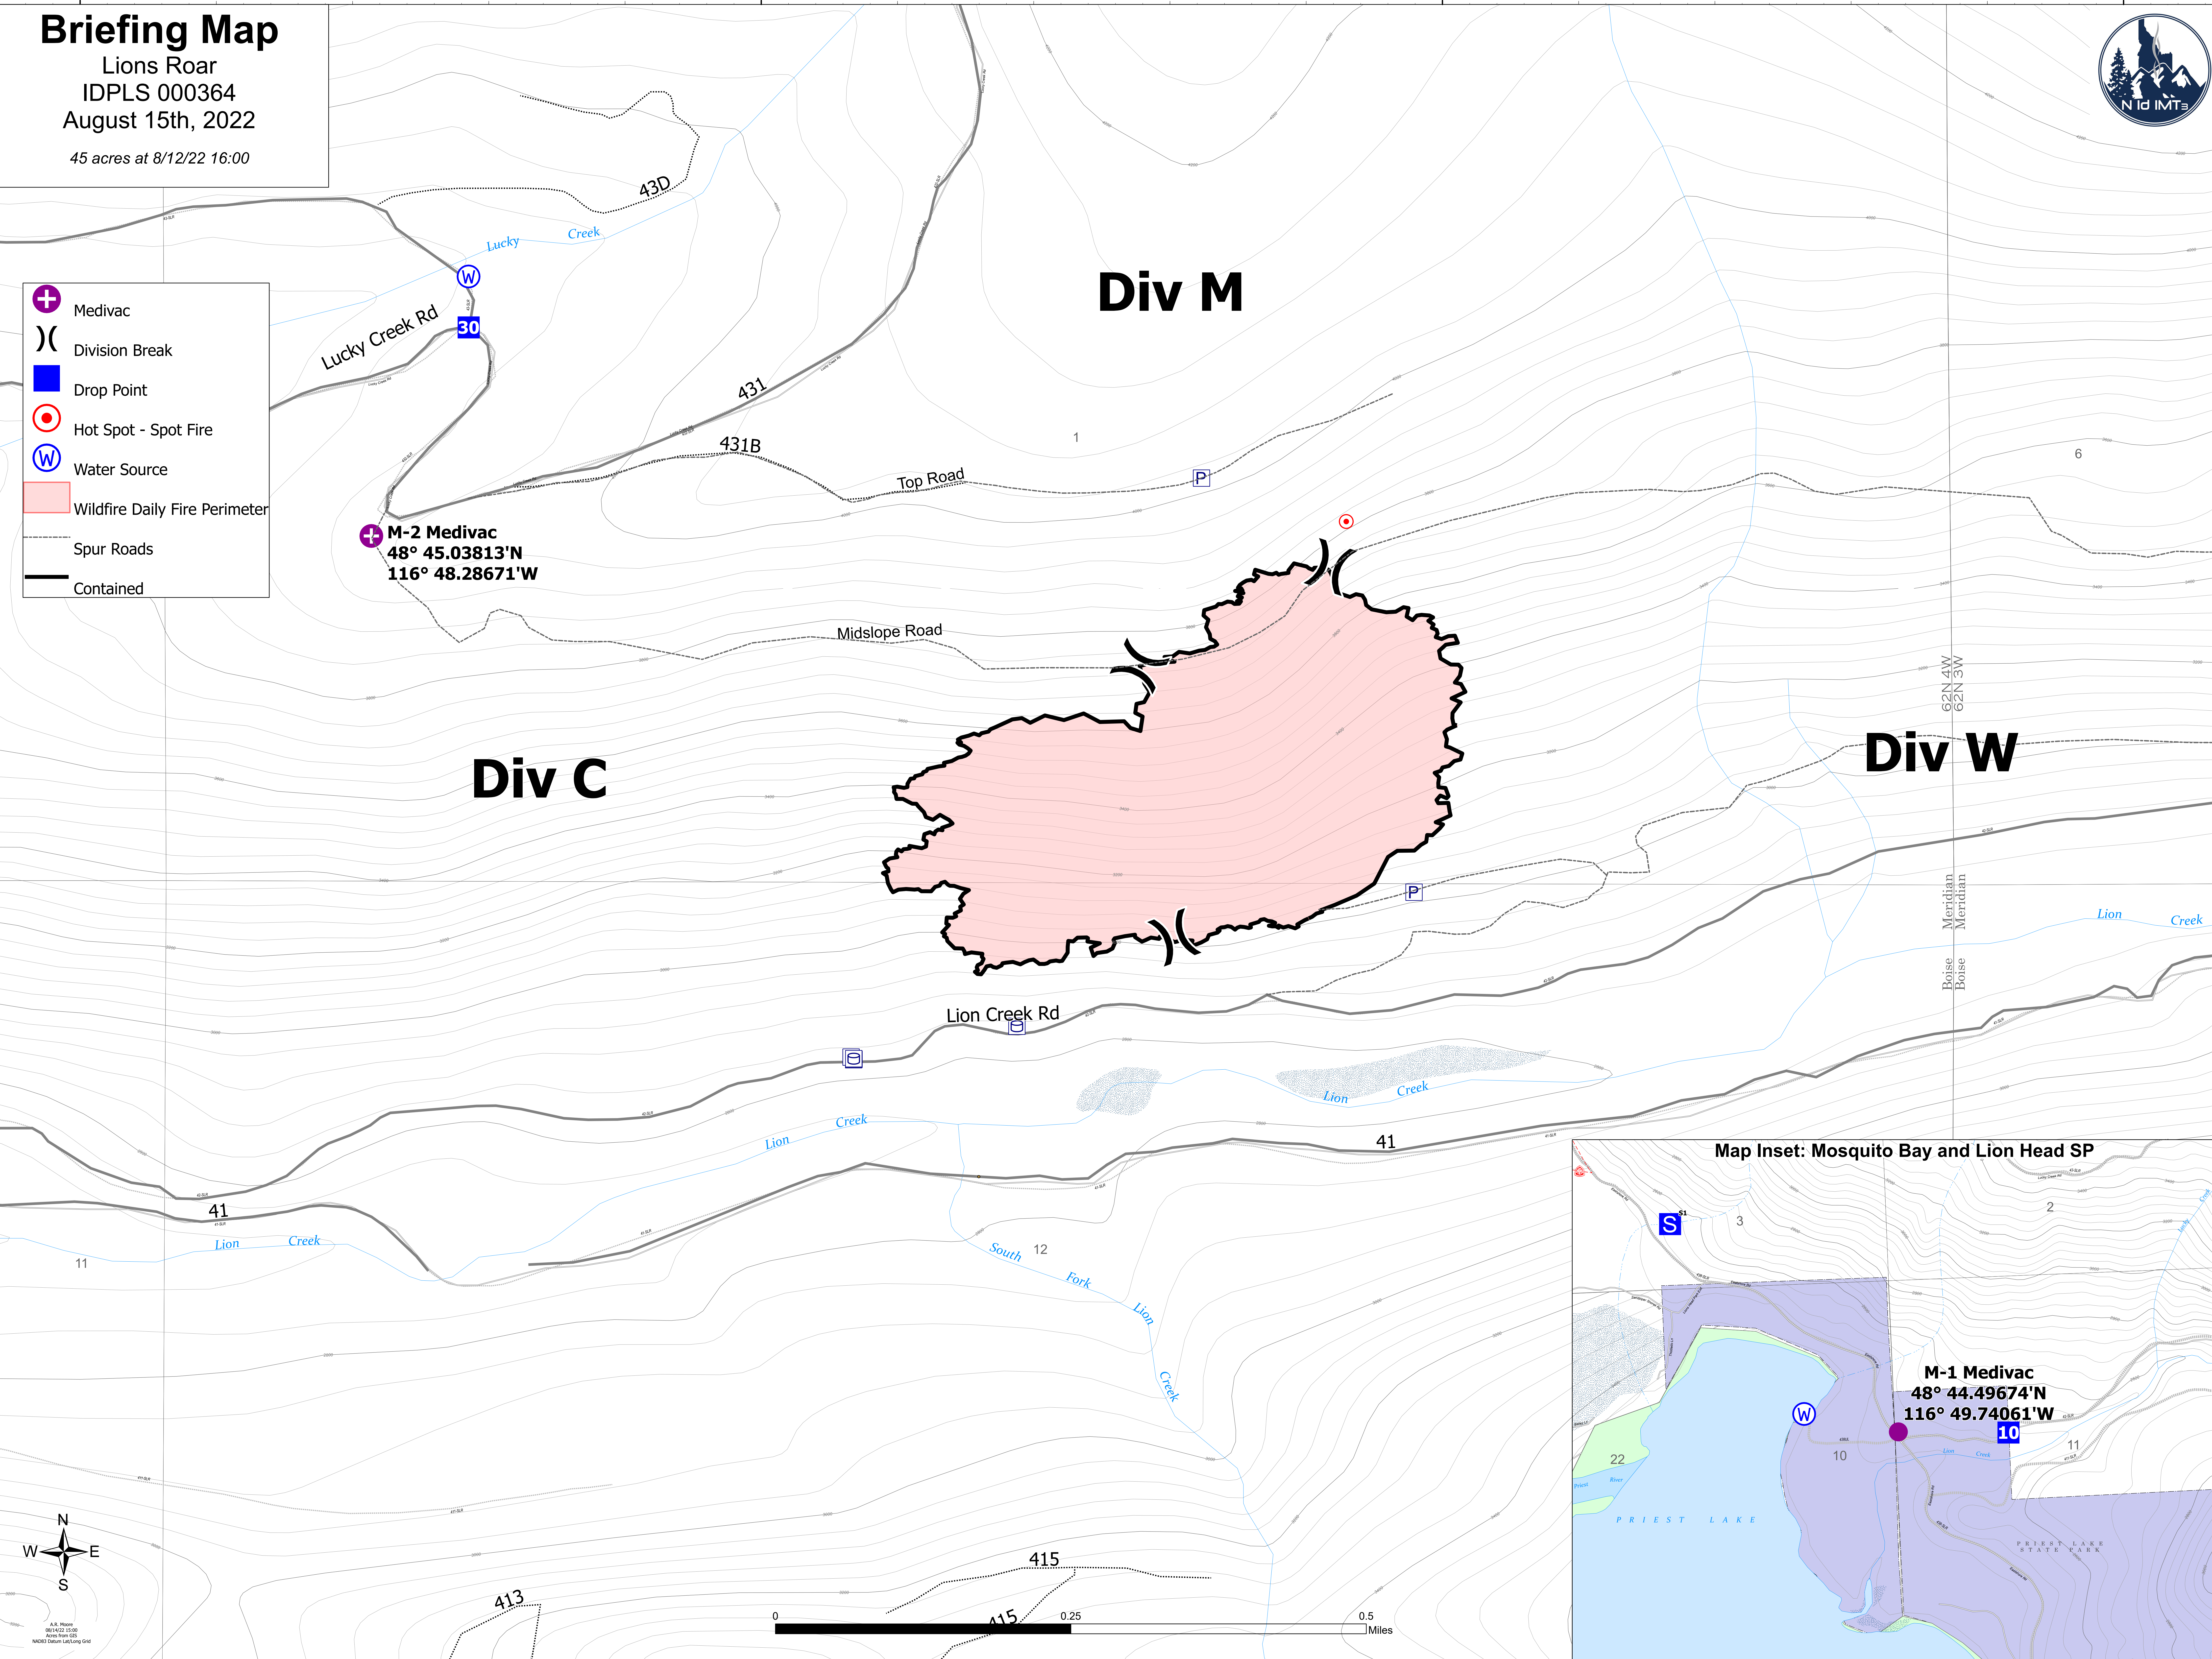

Briefing Map

Lions Roar
IDPLS 000364
August 15th, 2022
45 acres at 8/12/22 16:00

- Medivac
- Division Break
- Drop Point
- Hot Spot - Spot Fire
- Water Source
- Wildfire Daily Fire Perimeter
- Spur Roads
- Contained

M-2 Medivac
48° 45.03813'N
116° 48.28671'W

Div M

Div C

Div W

Map Inset: Mosquito Bay and Lion Head SP

116°48.5'W 116°48'W 116°47.5'W 116°47'W

48°44.5'N 48°44'N 48°43.5'N