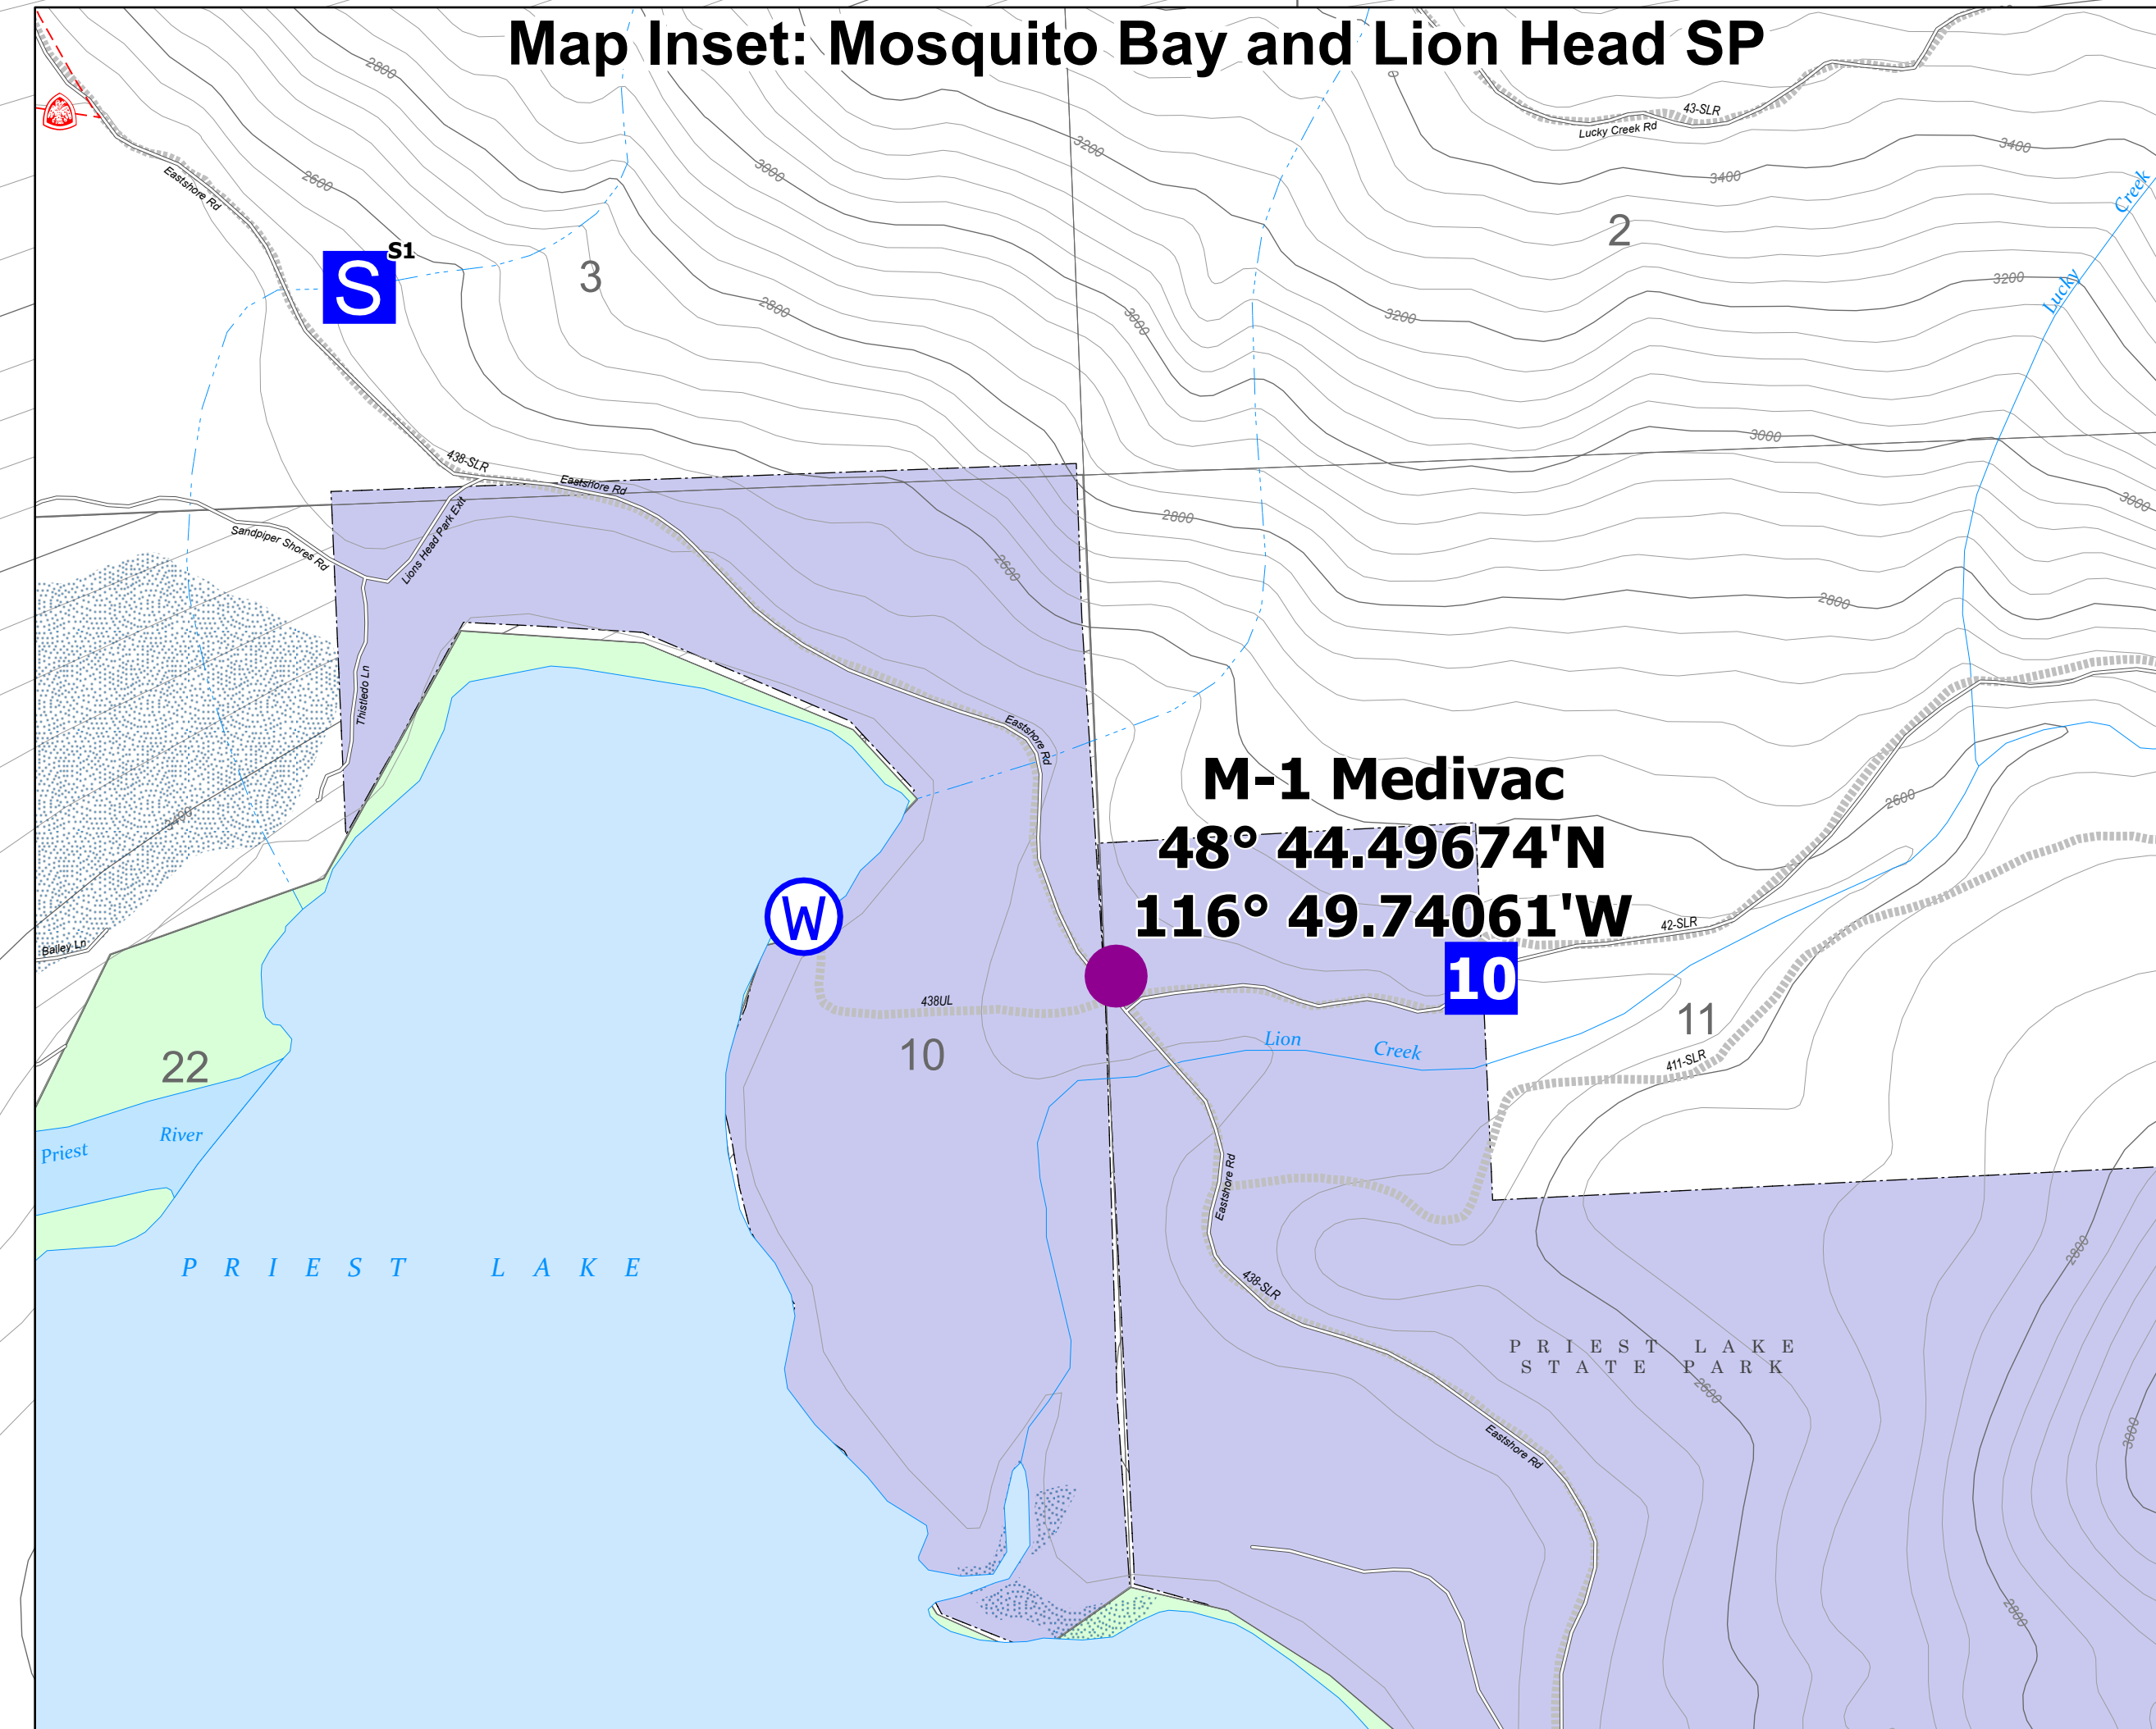

Briefing Map

Lions Roar
IDPLS 000364
August 15th, 2022
45 acres at 8/12/22 16:00

- Medivac
- Division Break
- Drop Point
- Hot Spot - Spot Fire
- Water Source
- Wildfire Daily Fire Perimeter
- Spur Roads
- Contained

M-2 Medivac
48° 45.03813'N
116° 48.28671'W

Div M

Div C

Div W

Map Inset: Mosquito Bay and Lion Head SP

116°48.5'W 116°48'W 116°47.5'W 116°47'W

48°44.5'N 48°44'N 48°43.5'N