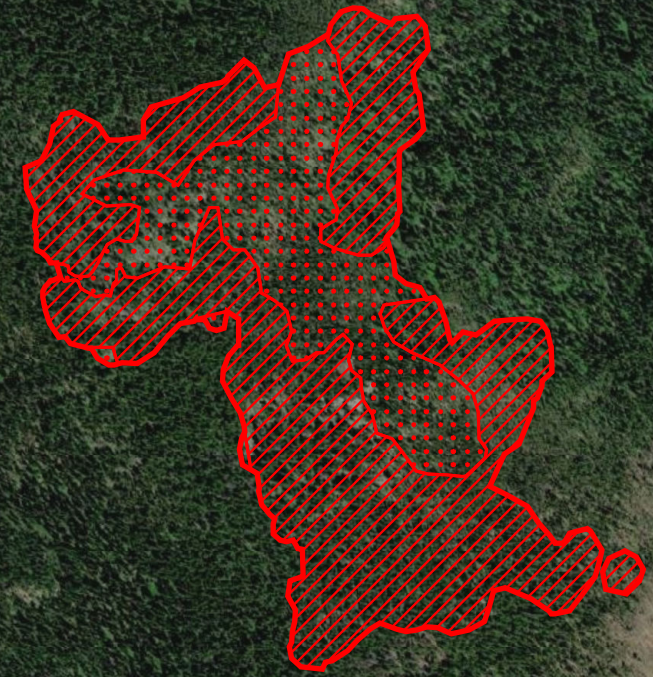

Lynx Meadows
ID-NCF-000662
Infrared Map

Imagery Date: 8/31/2022 @ 2119 PDT
IRIN: Elise Bowne
Interpreted Acres: 79 Acres
NAD83

-  IR Isolated Heat Source
-  Possible IR Heat Source
-  IR Heat Perimeter
-  IR Intense Heat
-  IR Scattered Heat