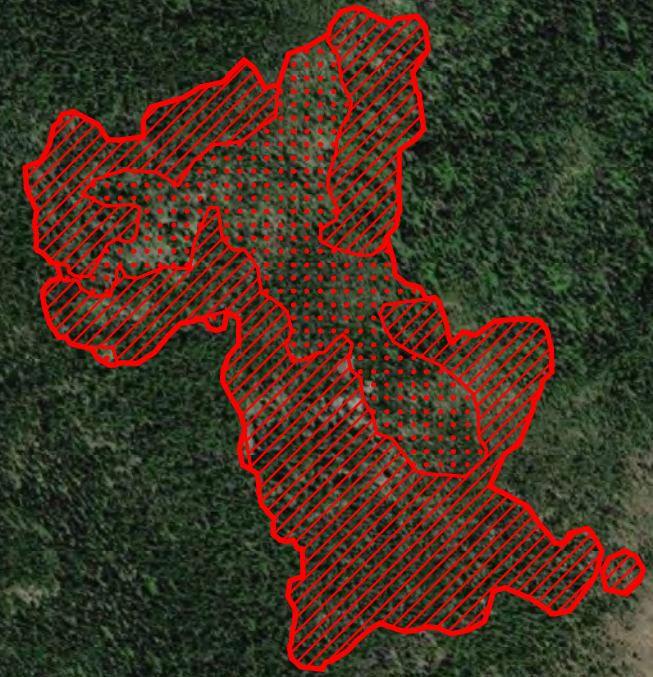

Lynx Meadows
ID-NCF-000662
Infrared Map

Imagery Date: 8/31/2022 @ 2119 PDT
IRIN: Elise Bowne
Interpreted Acres: 79 Acres
NAD83

-  IR Isolated Heat Source
-  Possible IR Heat Source
-  IR Heat Perimeter
-  IR Intense Heat
-  IR Scattered Heat