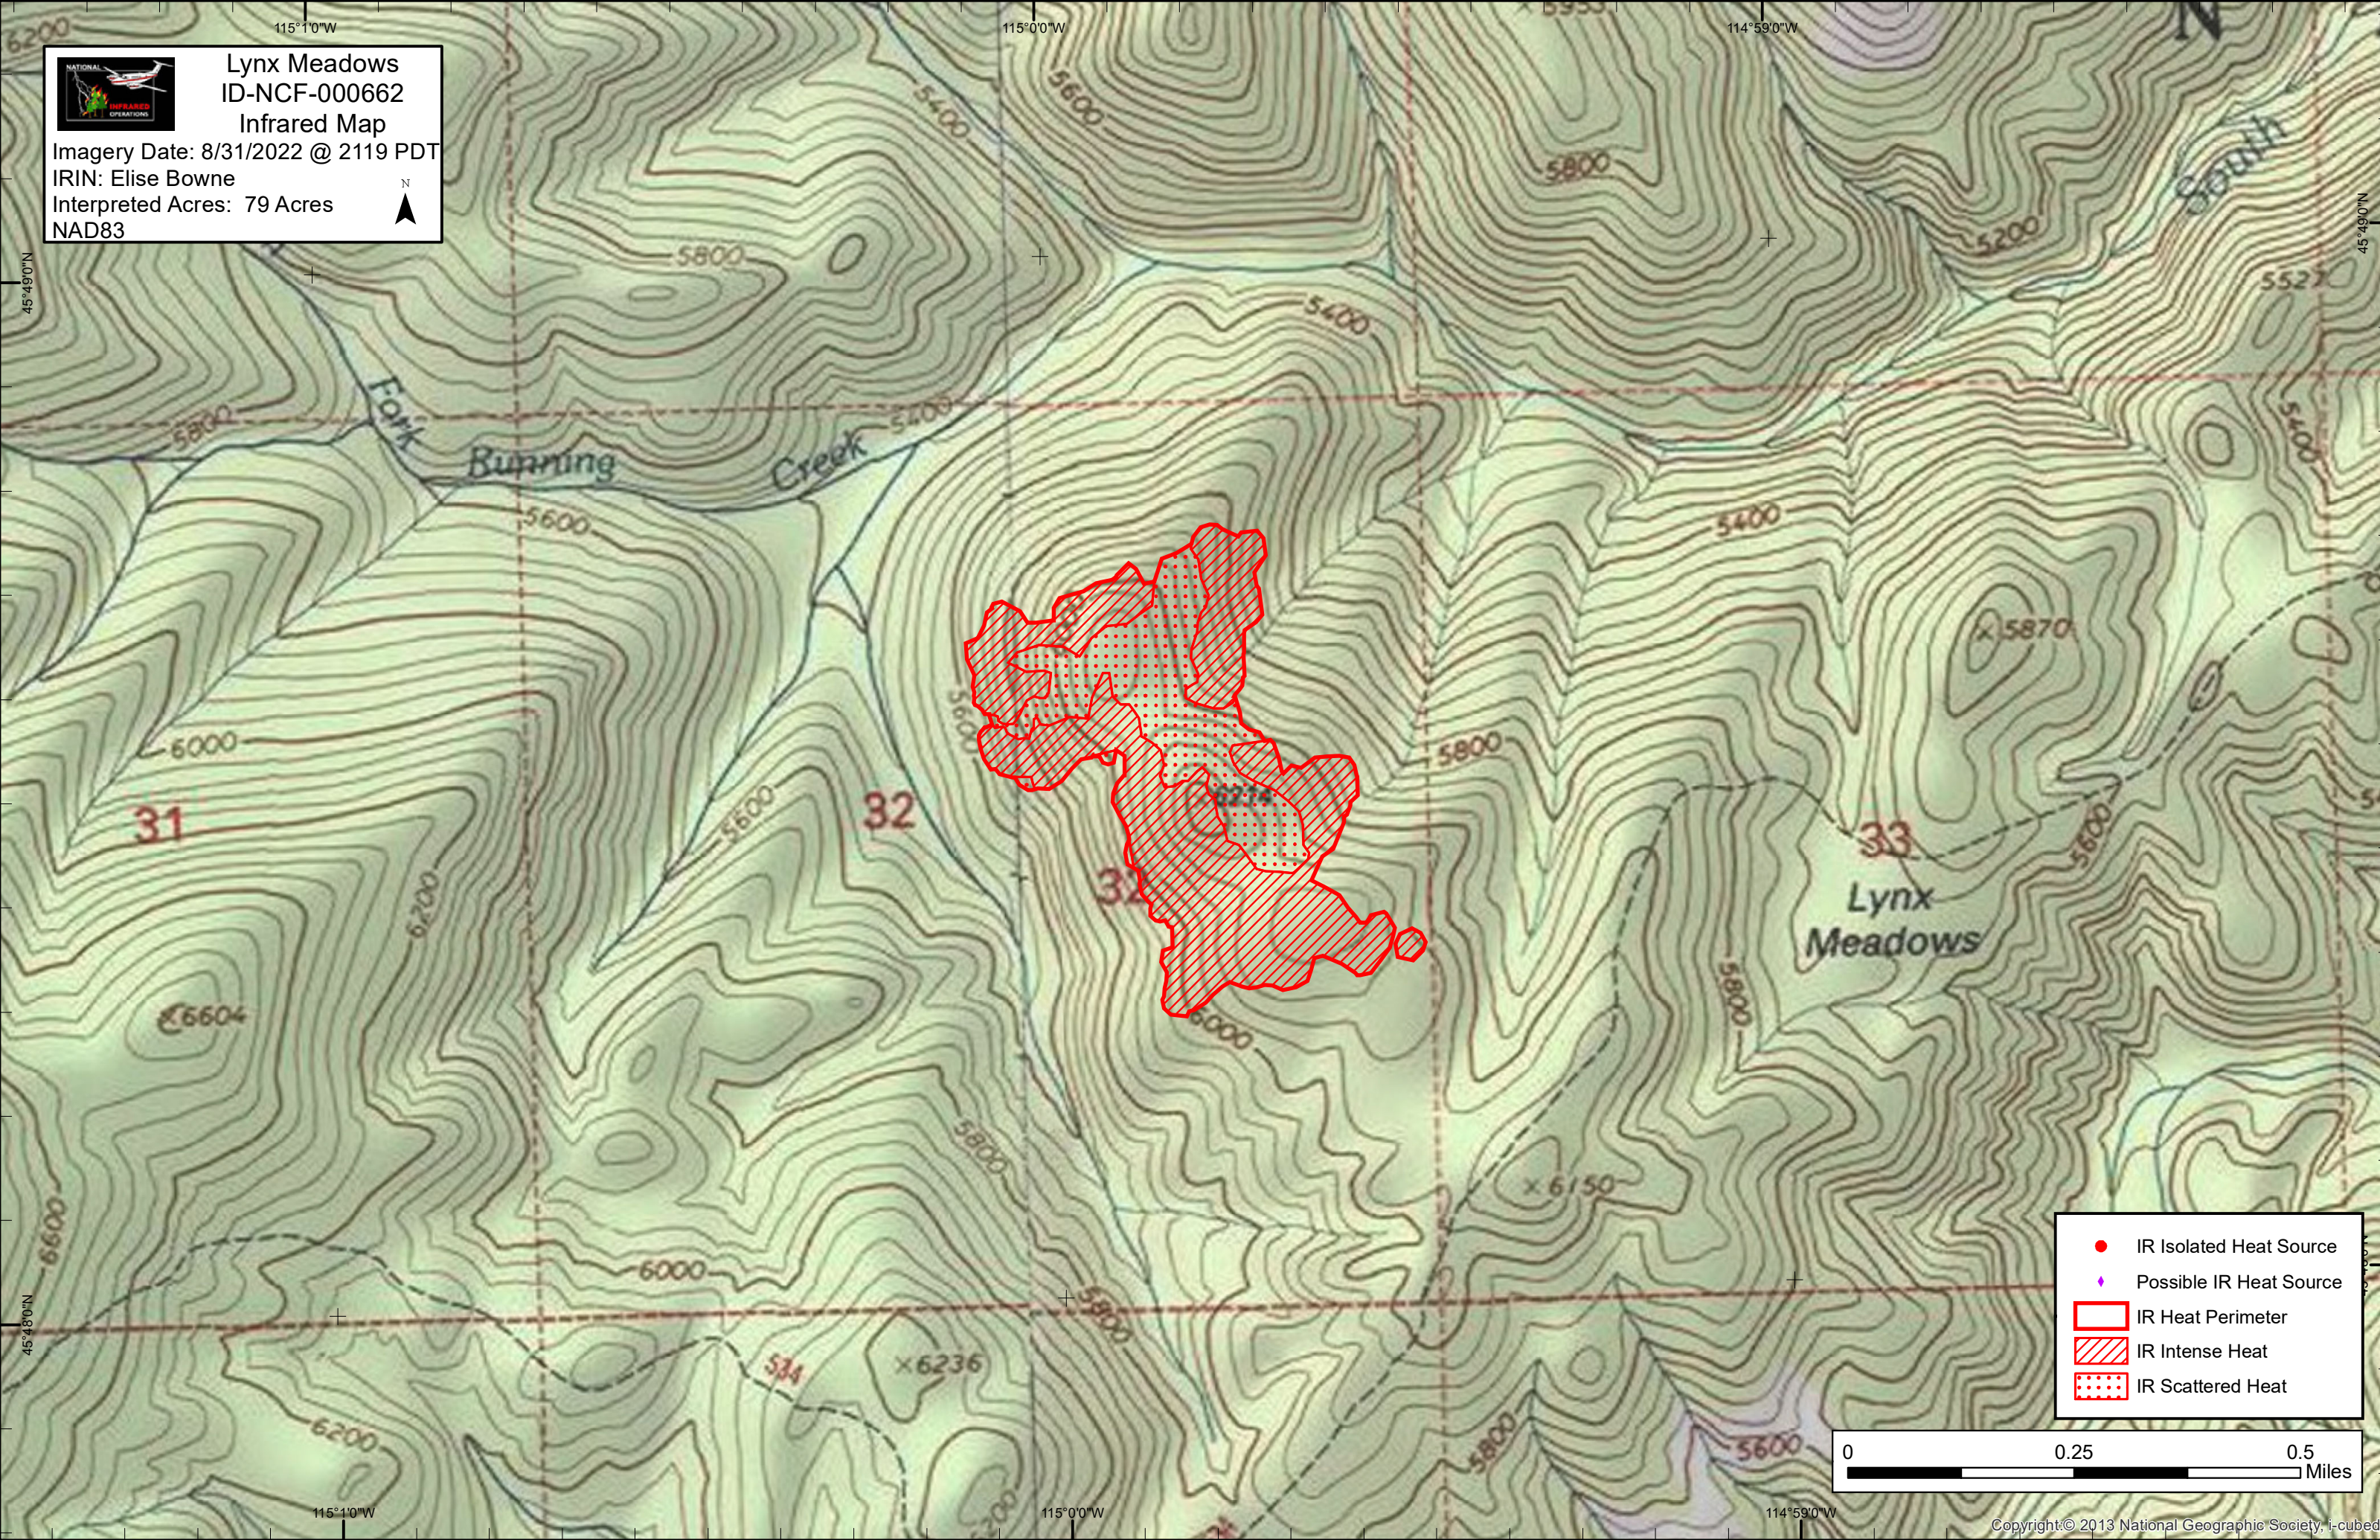

Lynx Meadows
ID-NCF-000662
Infrared Map

Imagery Date: 8/31/2022 @ 2119 PDT
IRIN: Elise Bowne
Interpreted Acres: 79 Acres
NAD83

- IR Isolated Heat Source
- ◆ Possible IR Heat Source
- IR Heat Perimeter
- ▨ IR Intense Heat
- ▤ IR Scattered Heat