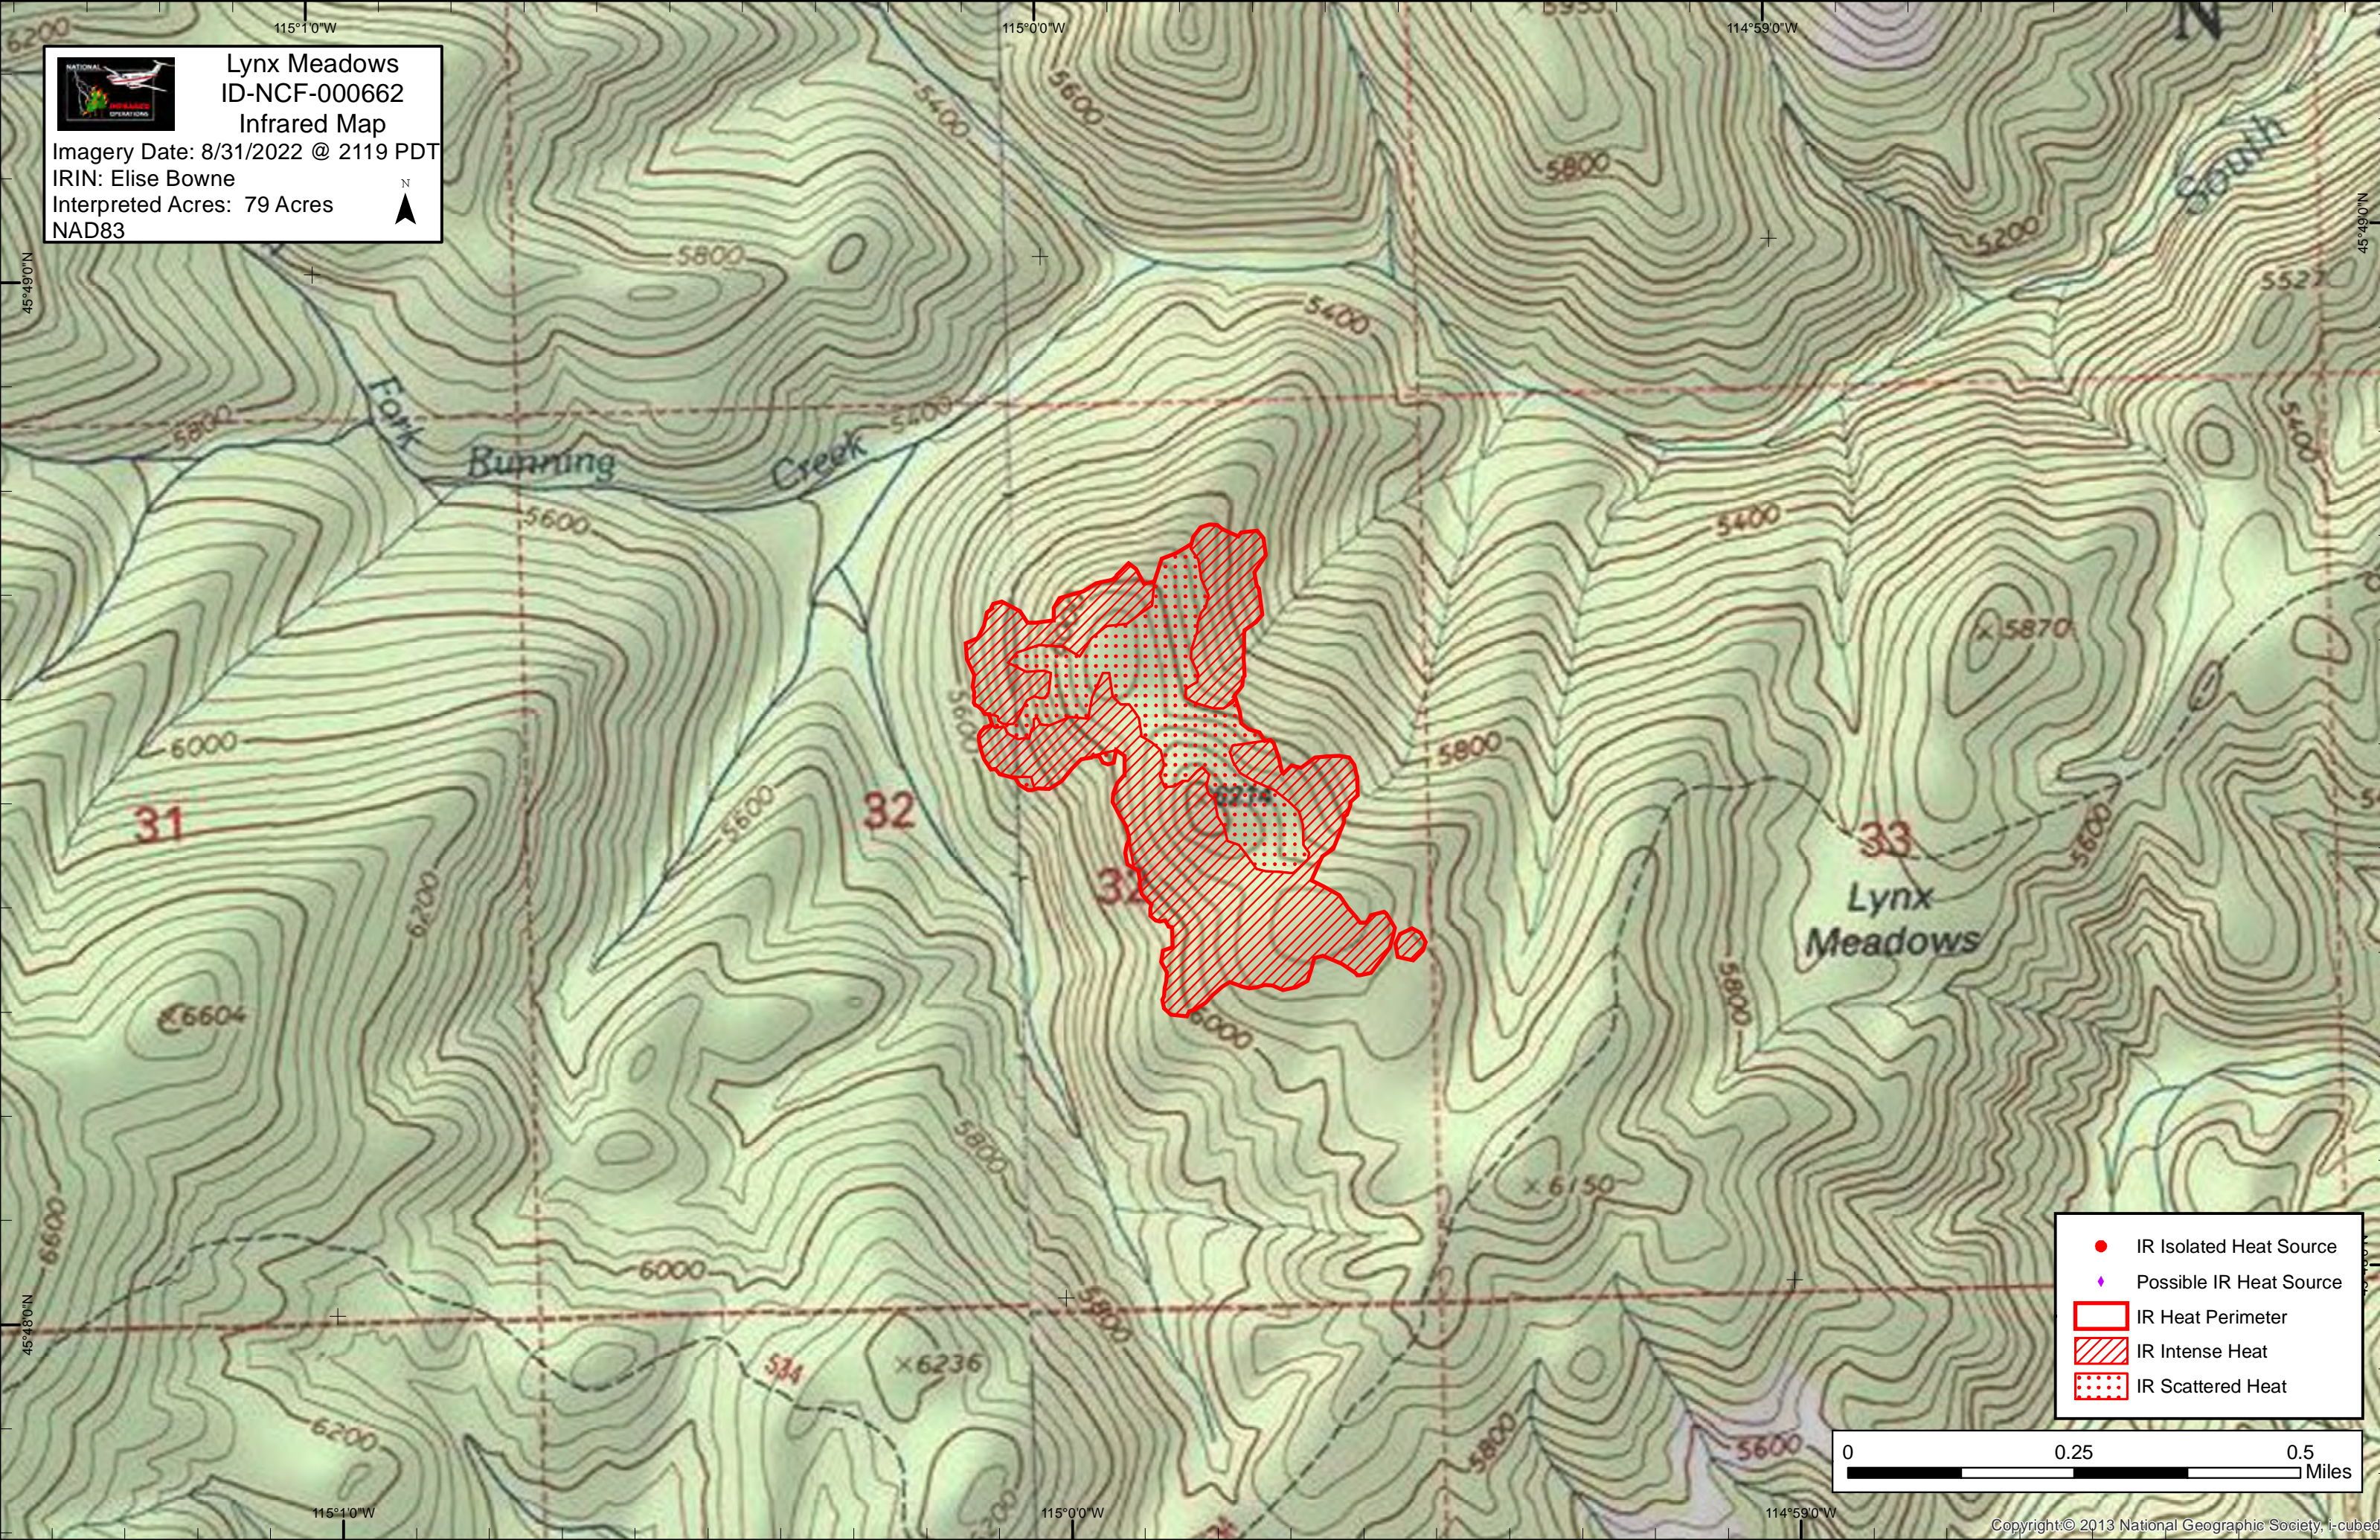

Lynx Meadows
ID-NCF-000662
Infrared Map

Imagery Date: 8/31/2022 @ 2119 PDT
IRIN: Elise Bowne
Interpreted Acres: 79 Acres
NAD83

- IR Isolated Heat Source
- ◆ Possible IR Heat Source
- IR Heat Perimeter
- / / / / / IR Intense Heat
- IR Scattered Heat