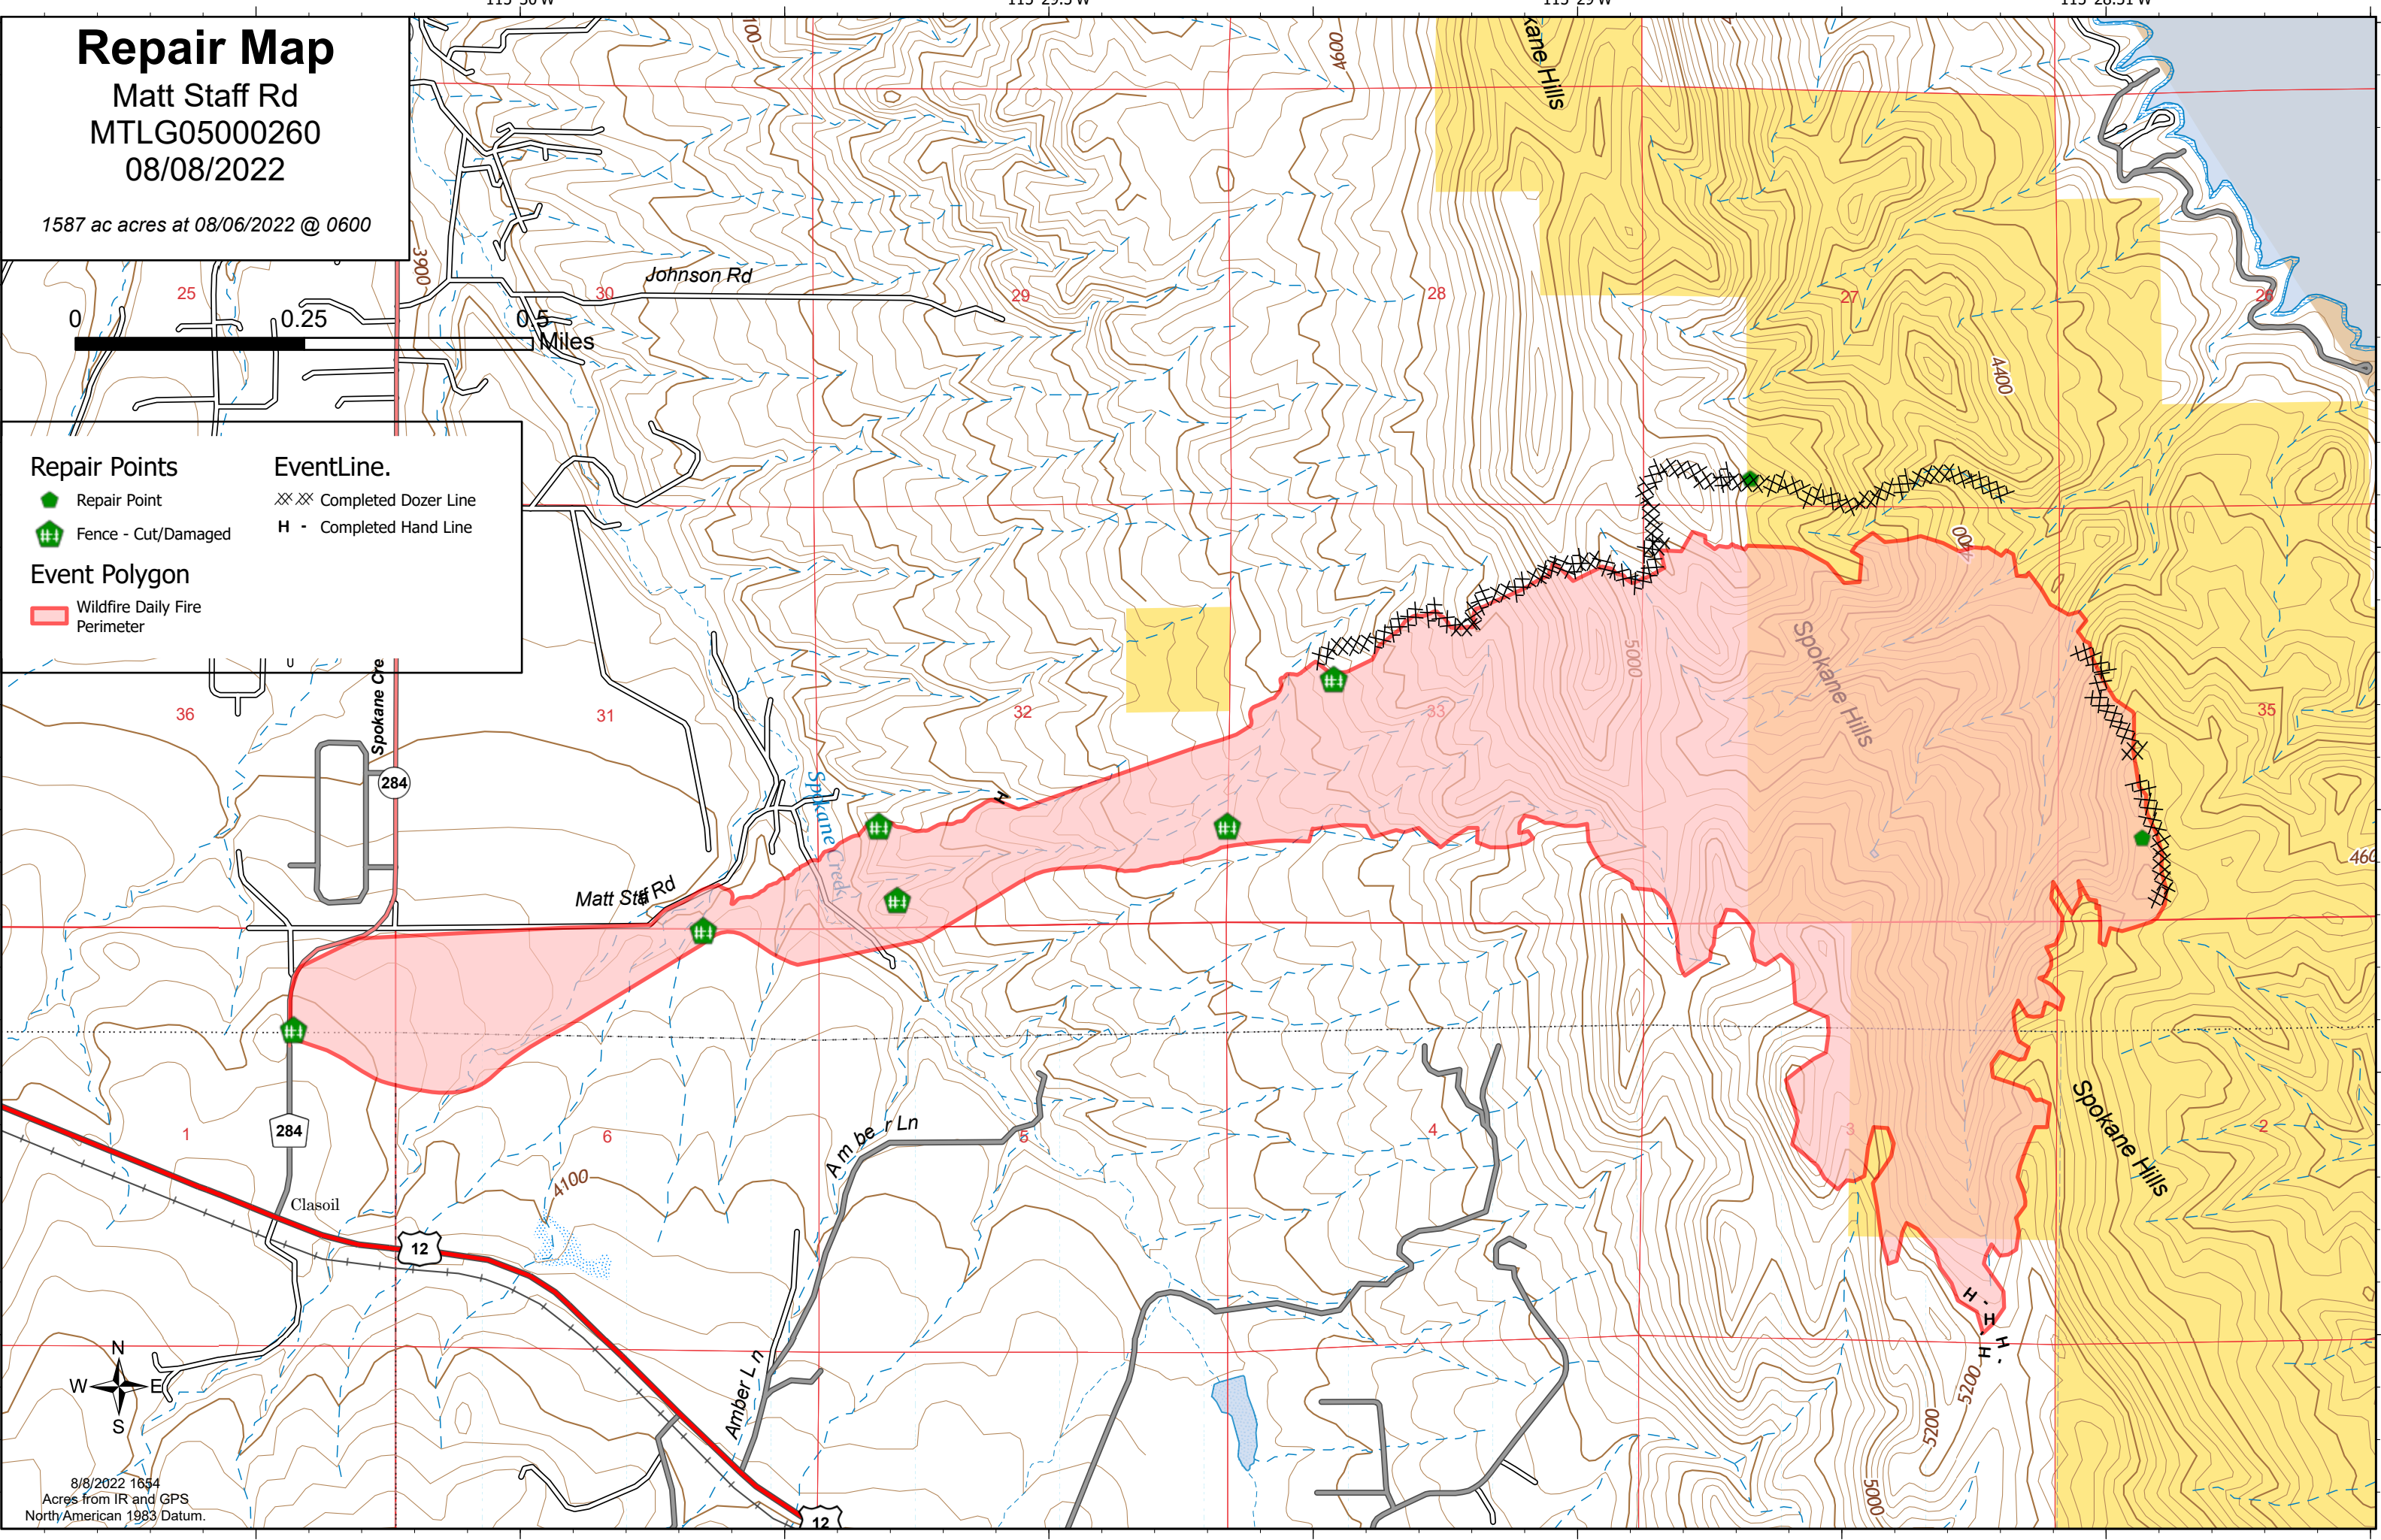

# Repair Map

Matt Staff Rd  
MTLG05000260  
08/08/2022

1587 ac acres at 08/06/2022 @ 0600

- Repair Points**
  - Repair Point
  - Fence - Cut/Damaged
- EventLine.**
  - Completed Dozer Line
  - Completed Hand Line
- Event Polygon**
  - Wildfire Daily Fire Perimeter

8/8/2022 1654  
Acres from IR and GPS  
North American 1983 Datum.