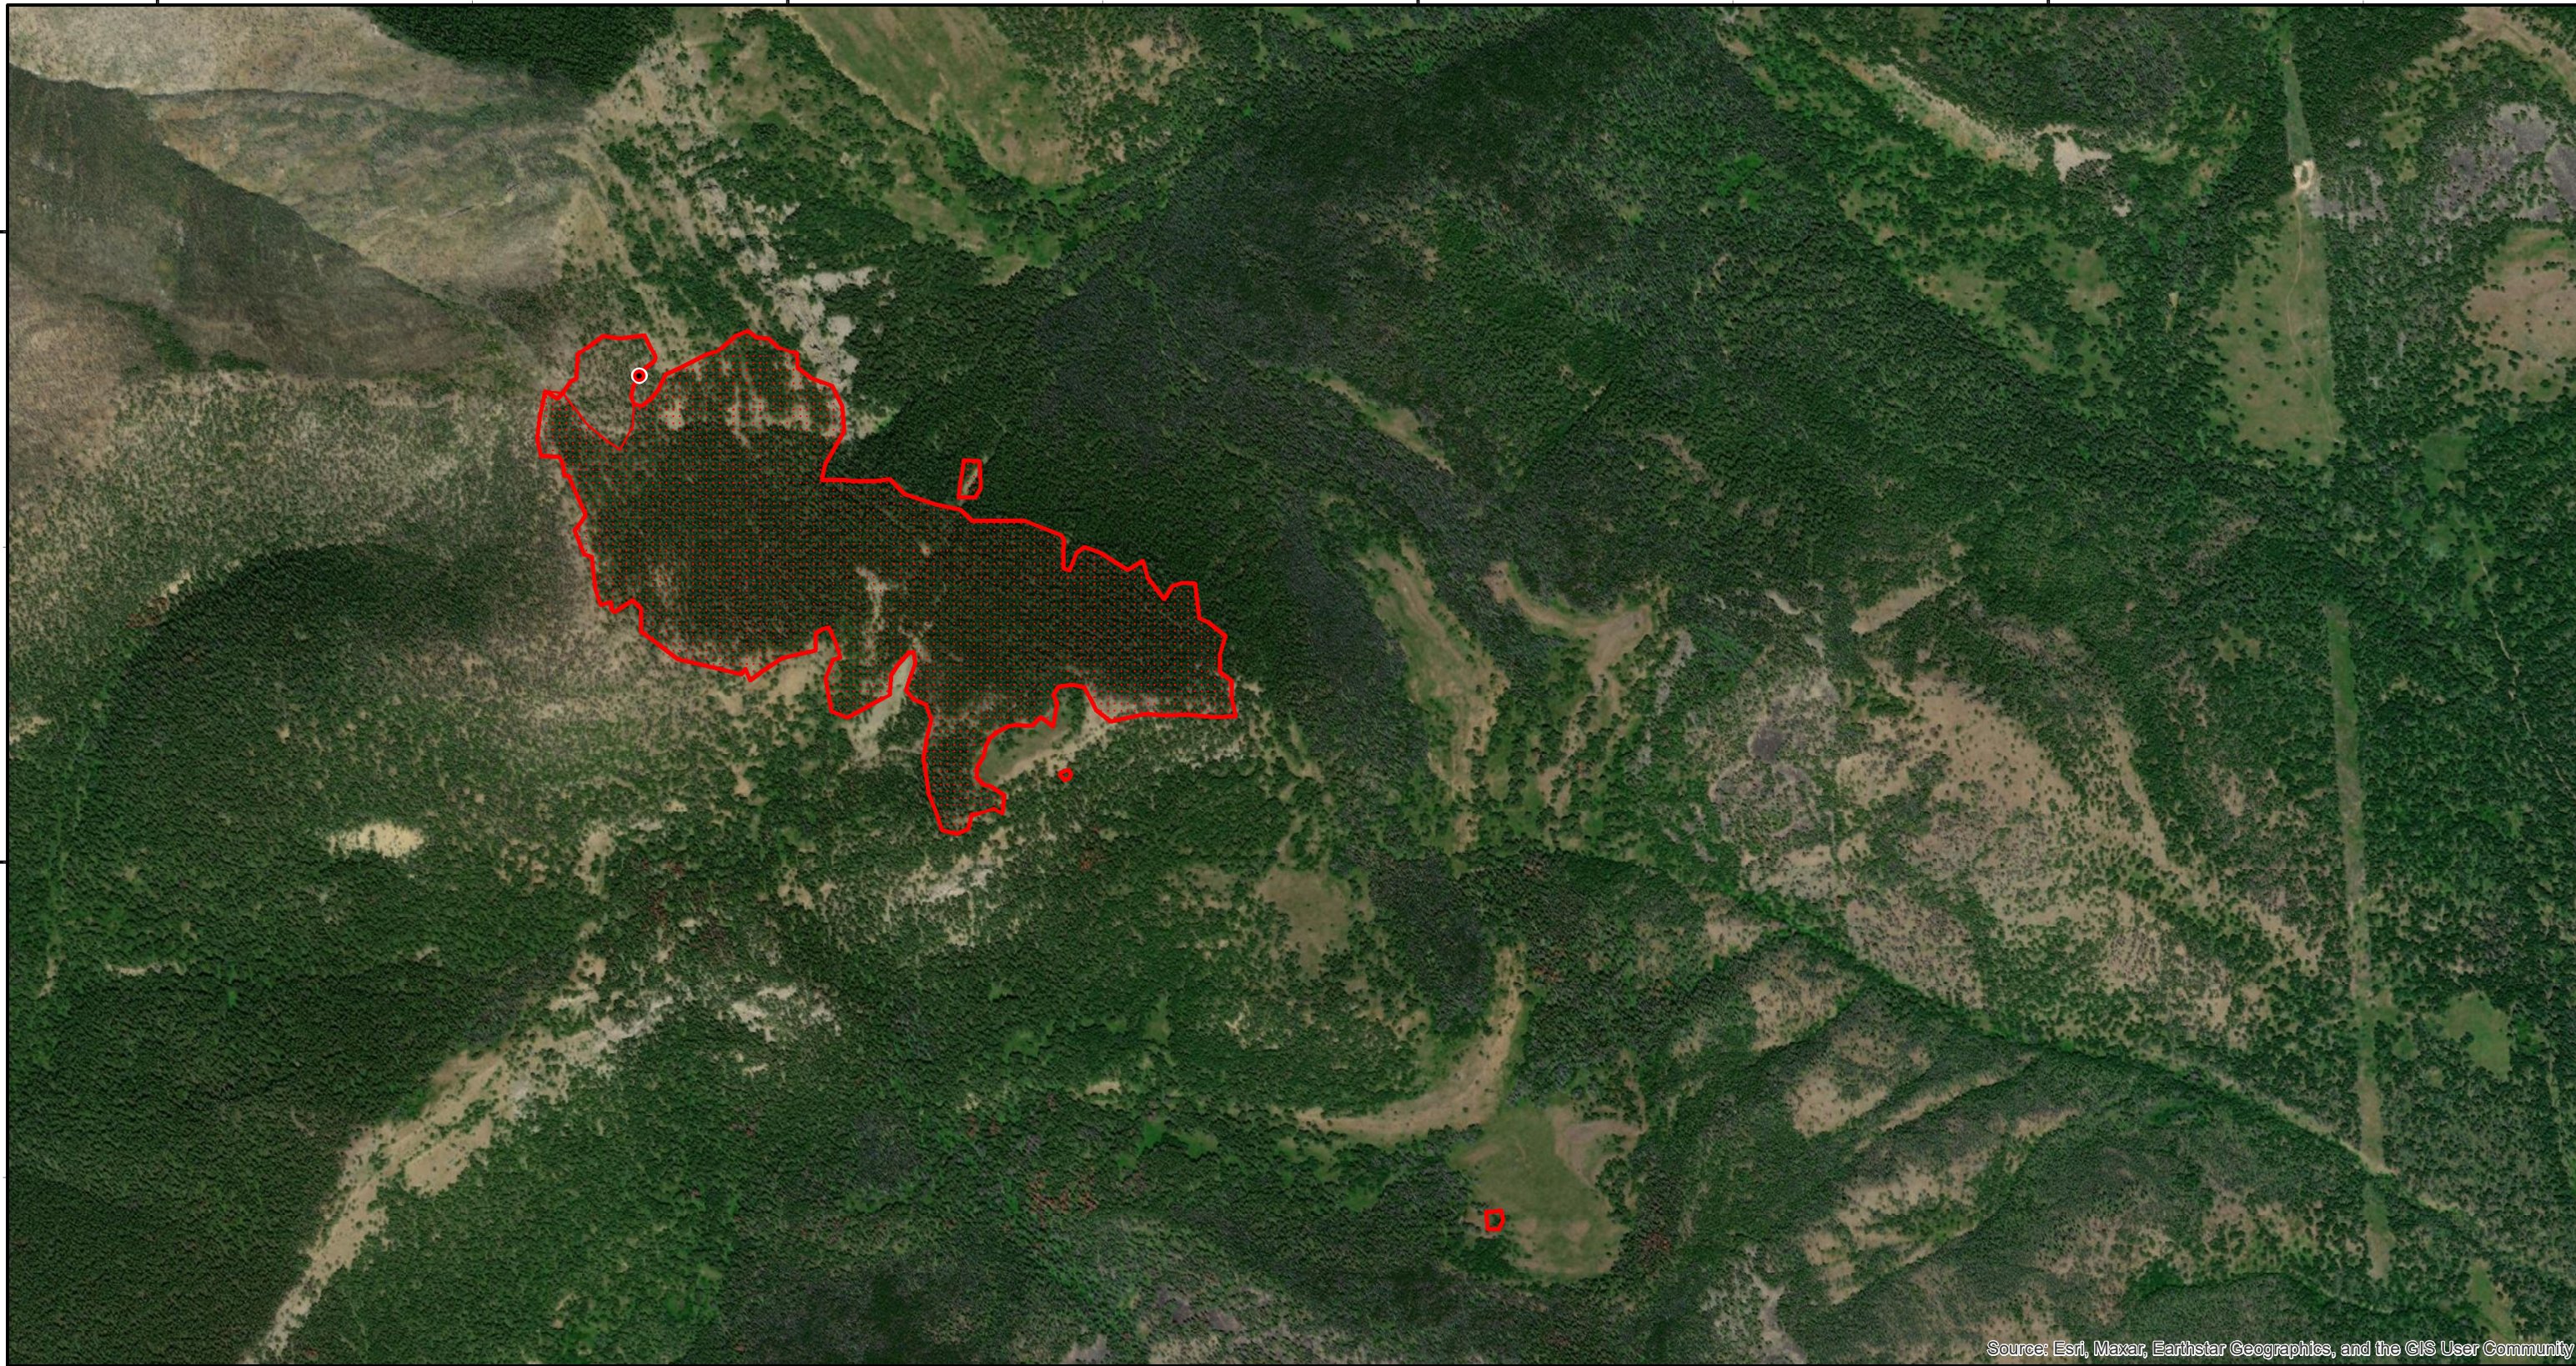

443000.000000

444000.000000

445000.000000

446000.000000

5194000.000000

5193000.000000

5194000.000000

5193000.000000

Source: Esri, Maxar, Earthstar Geographics, and the GIS User Community

443000.000000

444000.000000

445000.000000

446000.000000

1:10,000

**Moors Mountain  
MT-HLF-000182**

-  IR Heat Perimeter
-  IR Scattered Heat
-  IR Isolated Heat Source

Infrared Map - 07/20/2022  
 Imagery Date - 07/19/2022  
 Imagery Time - 2143 MDT  
 Interpreted Acres - 94  
 IRIN - Chad Horman  
 NAD83 UTM 12