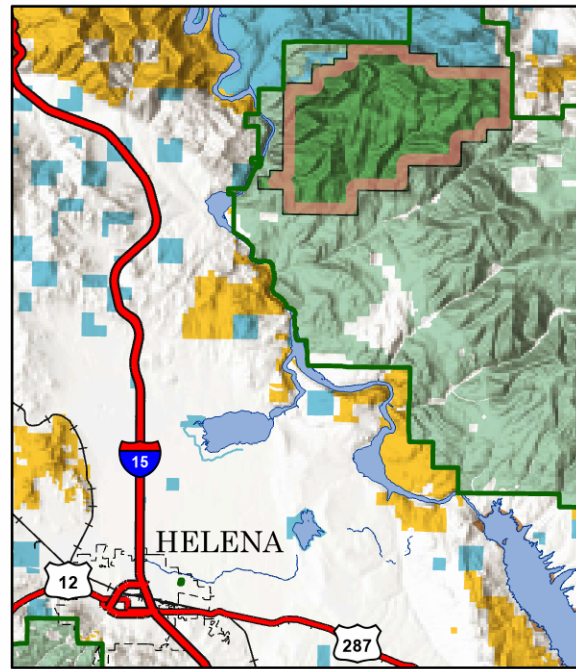

# Public Information

Moors Mountain  
MT-HLF-000182  
7/20/2022

94 acres at 7/19/2022 2143  
from IR

- Uncontained
- Wildfire Daily Fire Perimeter
- Forest Service Land
- State Public Lands
- Bureau of Land Management Lands

7/20/2022 0503  
North American 1983 Datum. LatLong Grid