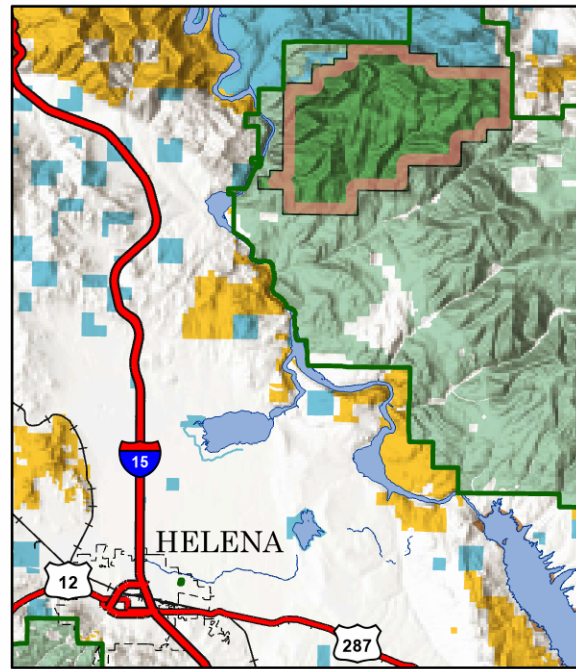

Public Information

Moors Mountain
MT-HLF-000182
7/21/2022

94 acres at 7/19/2022 2143
from IR

- Uncontained
- Wildfire Daily Fire Perimeter
- Forest Service Land
- State Public Lands
- Bureau of Land Management Lands

7/21/2022 0444
North American 1983 Datum. LatLong Grid