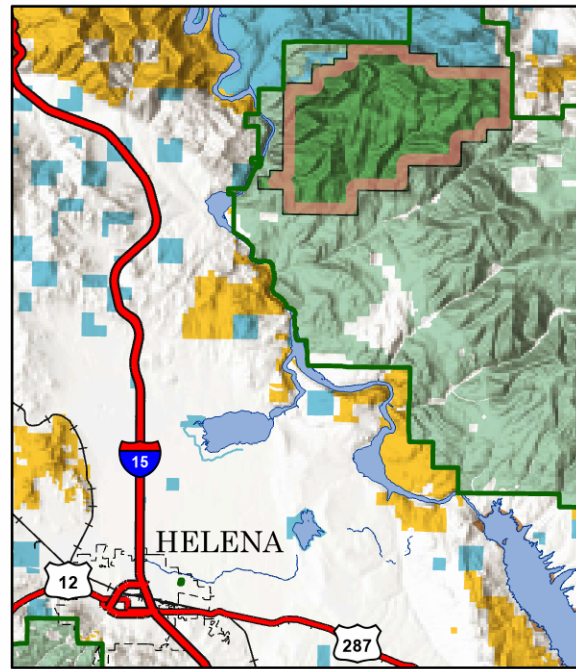

Public Information

Moors Mountain
MT-HLF-000182
7/21/2022

94 acres at 7/19/2022 2143
from IR

- Contained
- Uncontained
- Wildfire Daily Fire Perimeter
- Forest Service Land
- State Public Lands
- Bureau of Land Management Lands

7/21/2022 2147
North American 1983 Datum. LatLong Grid