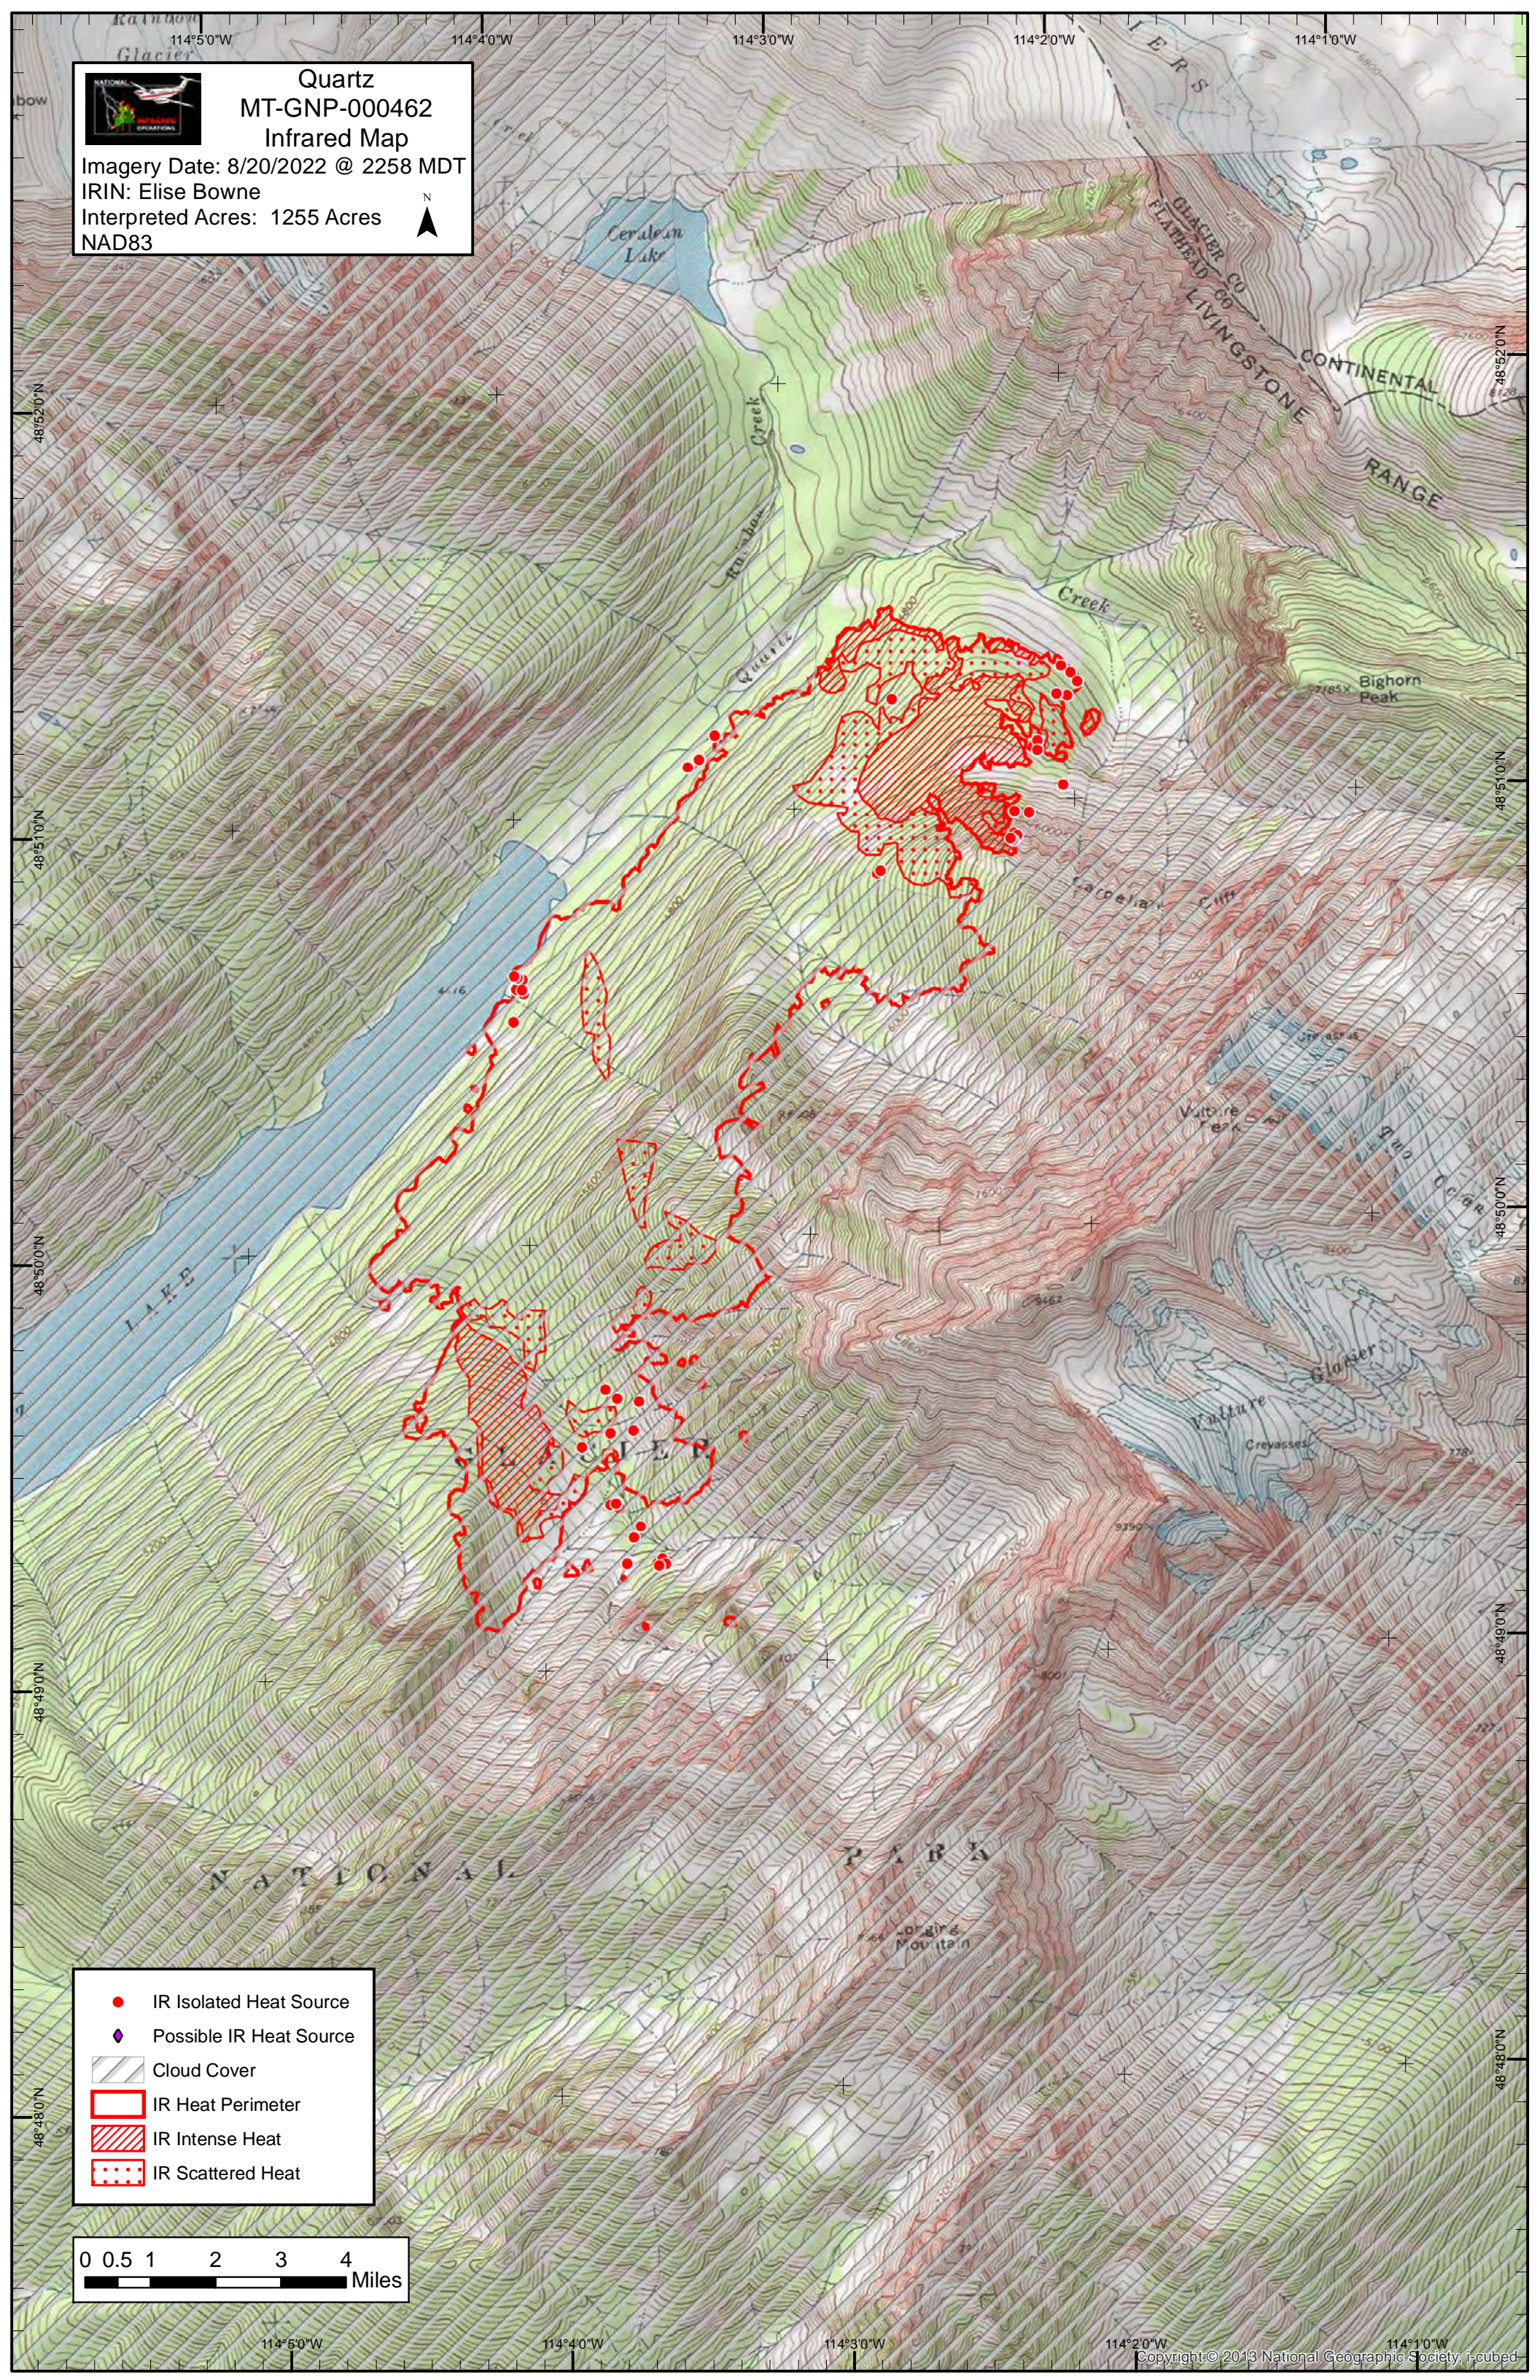

Quartz
MT-GNP-000462
Infrared Map
 Imagery Date: 8/20/2022 @ 2258 MDT
 IRIN: Elise Bowne
 Interpreted Acres: 1255 Acres
 NAD83

- IR Isolated Heat Source
- ◆ Possible IR Heat Source
-  Cloud Cover
-  IR Heat Perimeter
-  IR Intense Heat
-  IR Scattered Heat