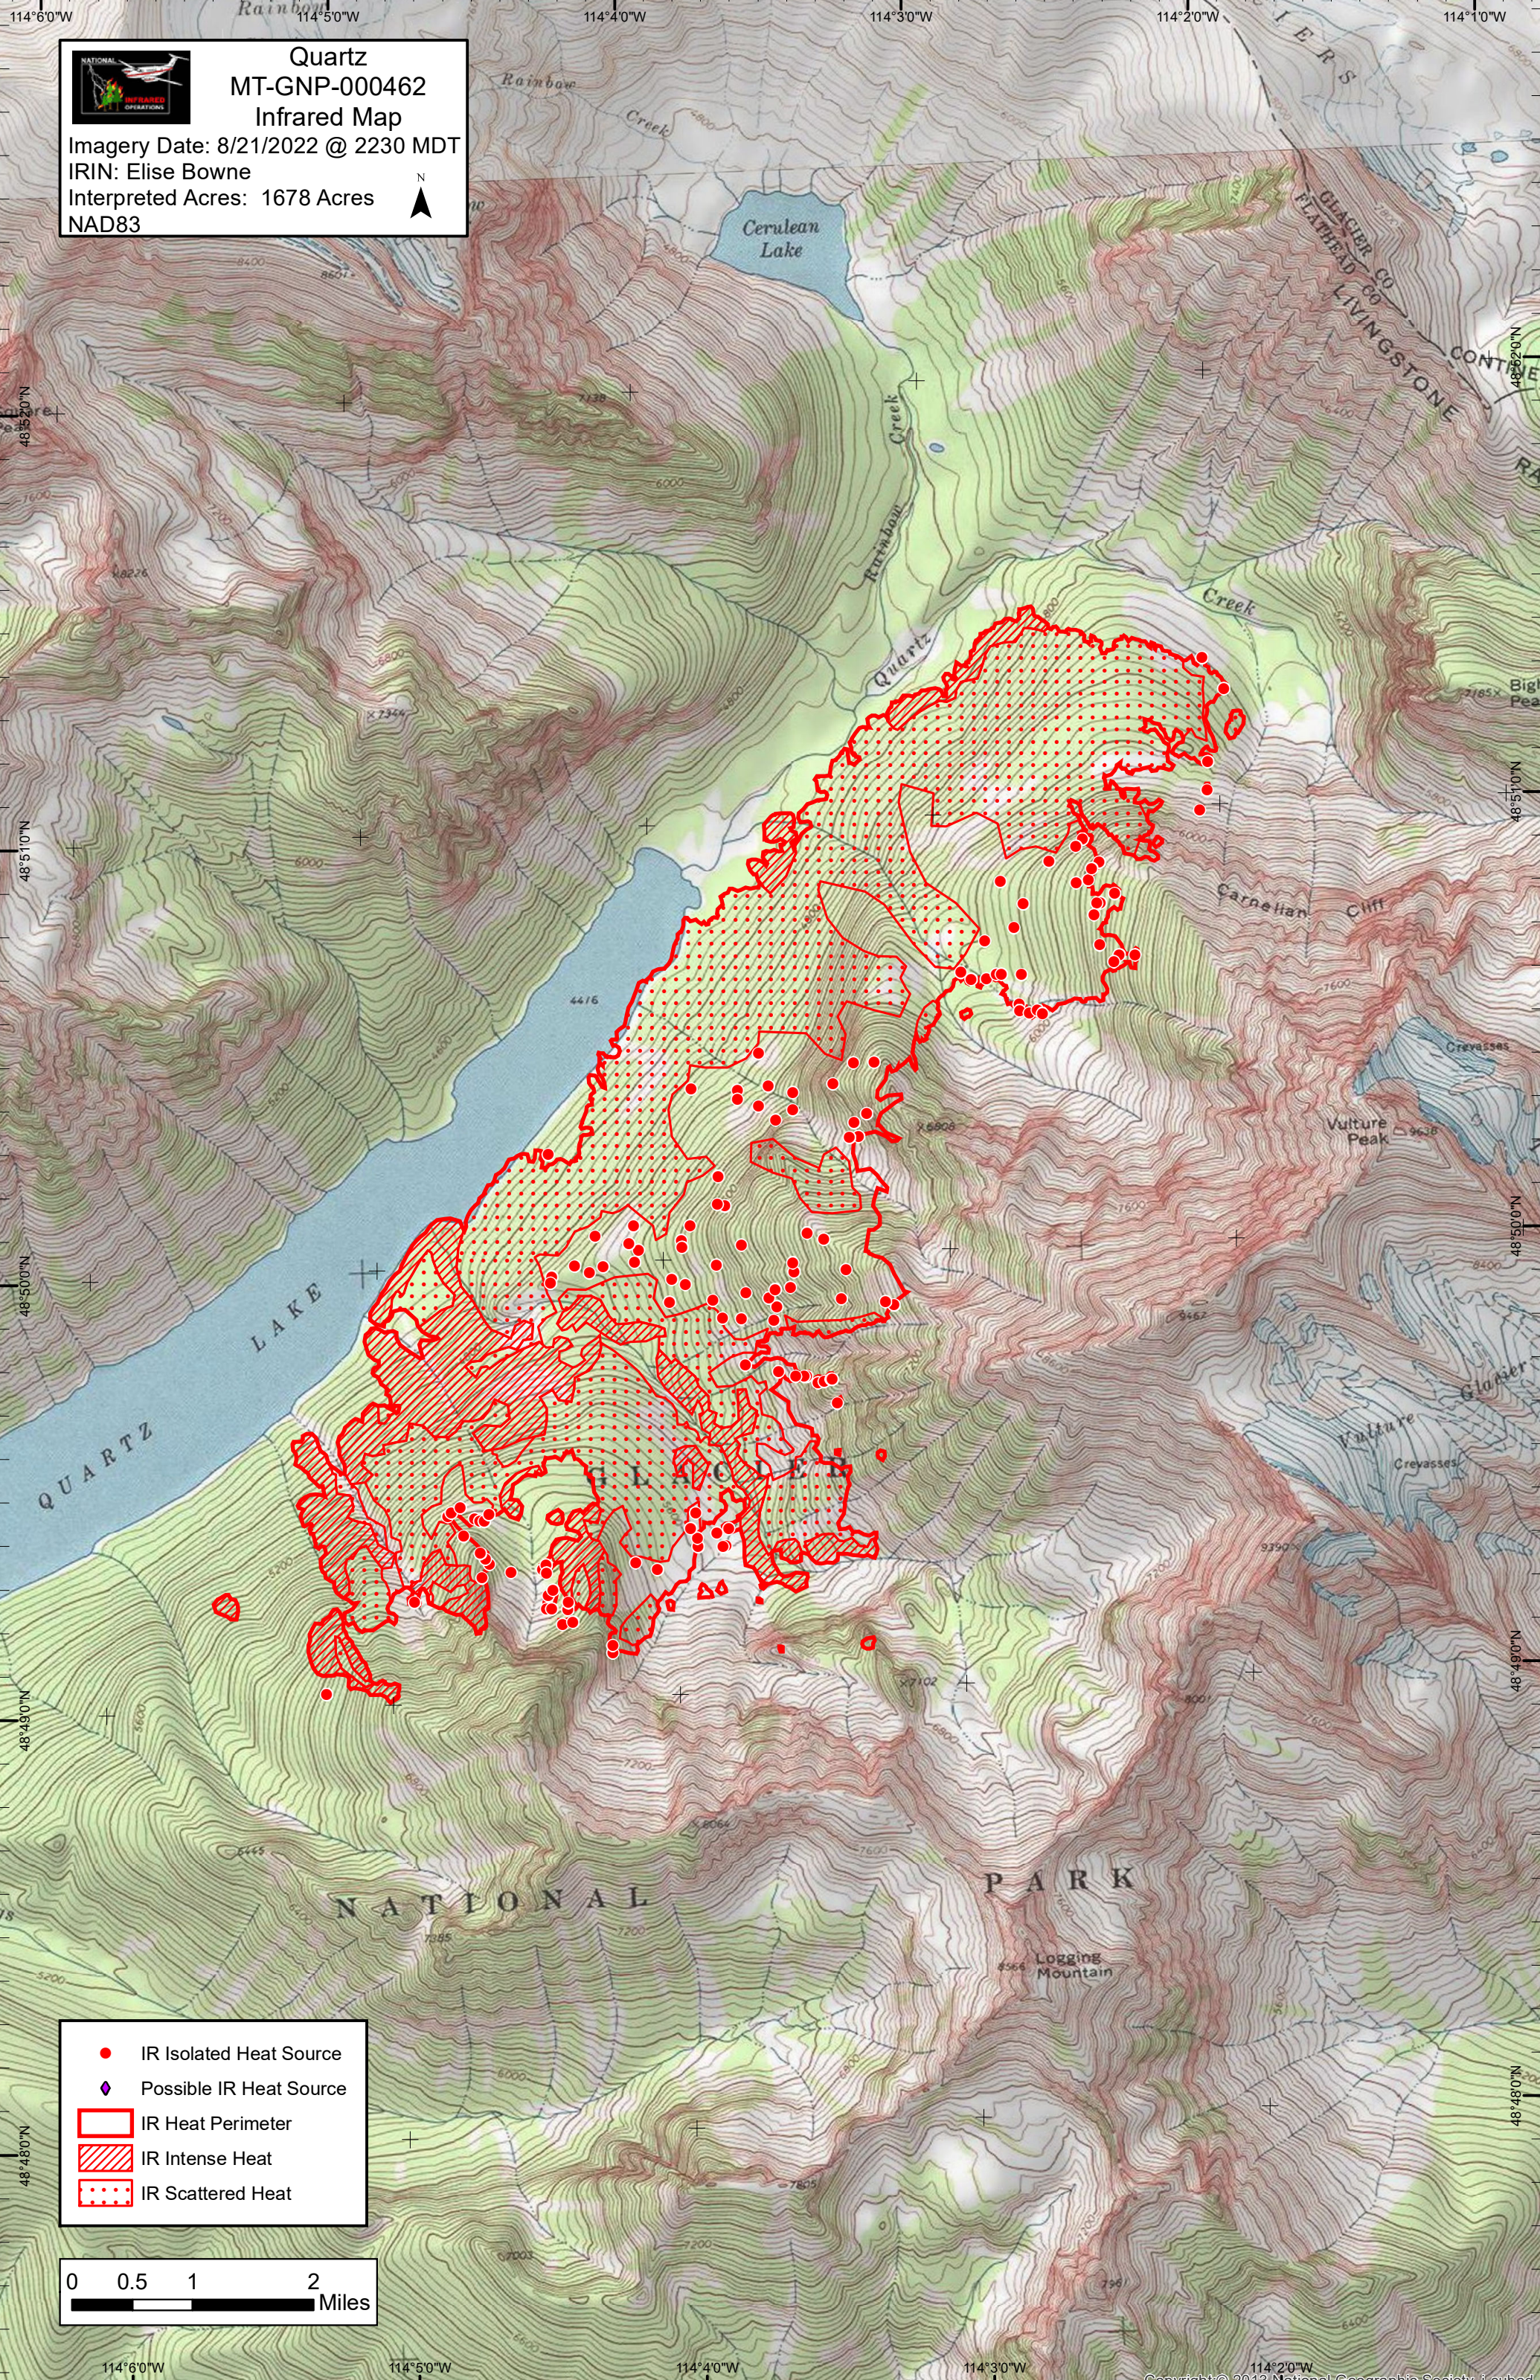

Quartz
MT-GNP-000462
Infrared Map

Imagery Date: 8/21/2022 @ 2230 MDT
IRIN: Elise Bowne
Interpreted Acres: 1678 Acres
NAD83

- IR Isolated Heat Source
- ◆ Possible IR Heat Source
- ▭ IR Heat Perimeter
- ▨ IR Intense Heat
- ▤ IR Scattered Heat