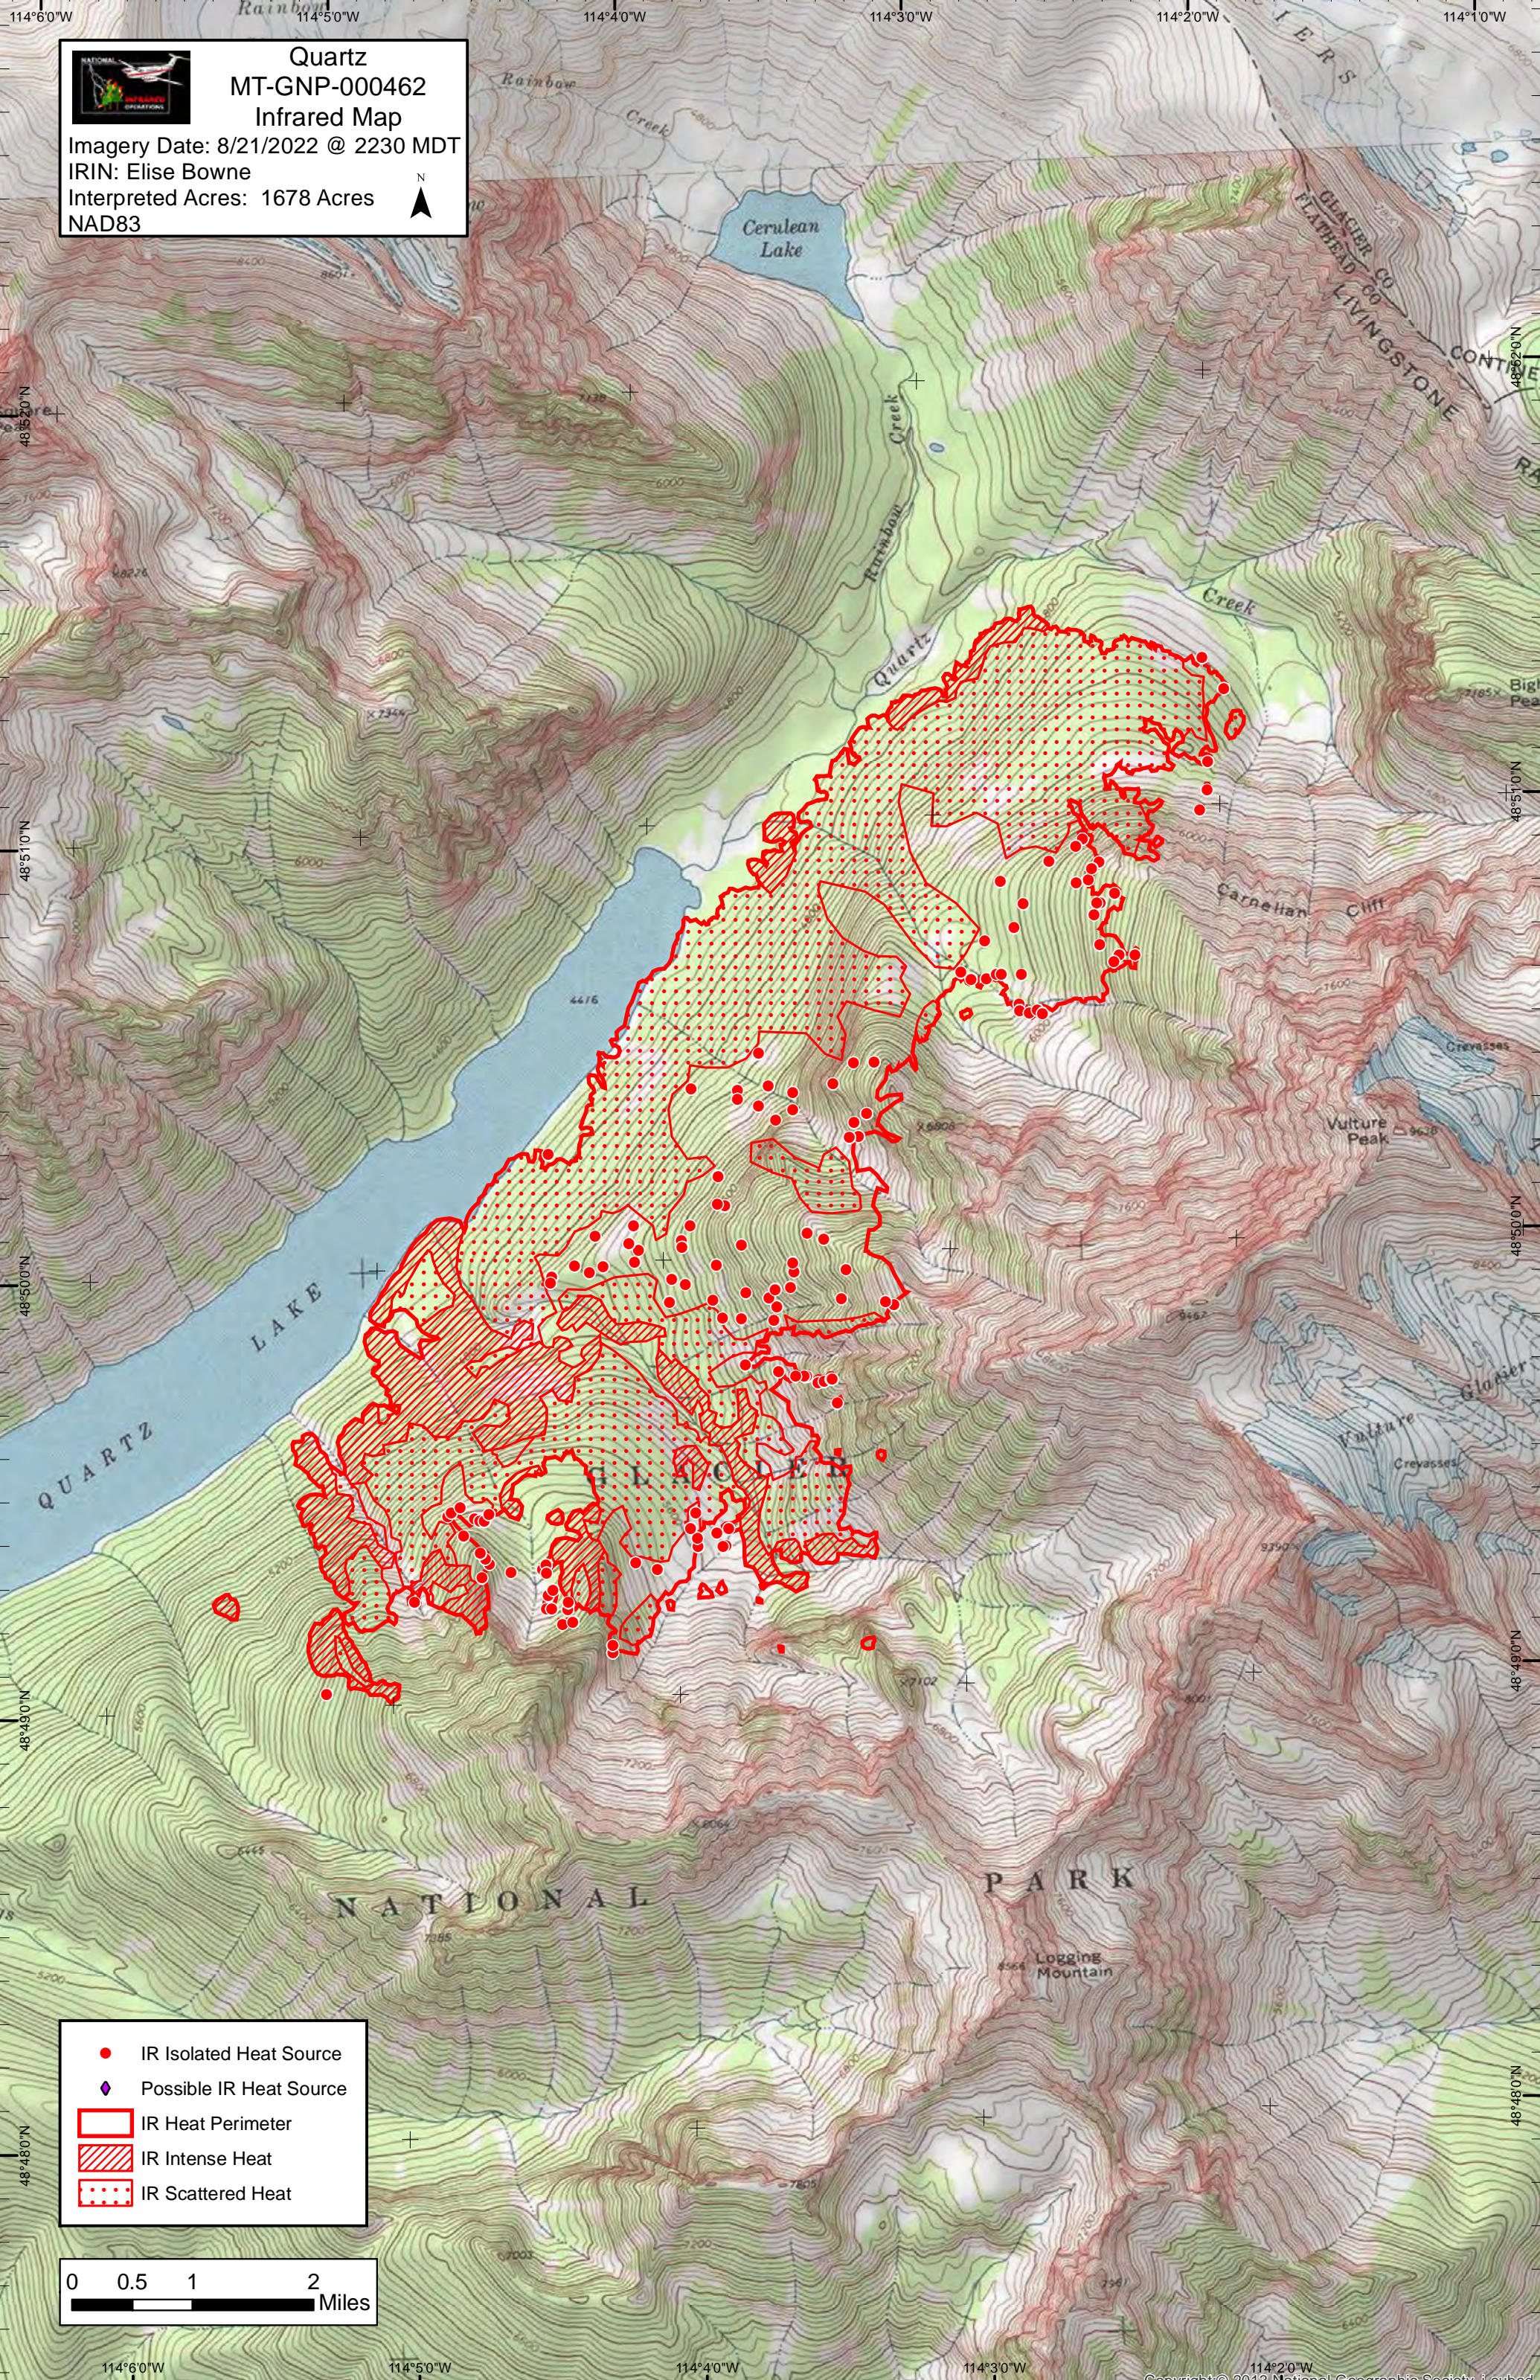

Quartz
MT-GNP-000462
Infrared Map

Imagery Date: 8/21/2022 @ 2230 MDT
IRIN: Elise Bowne
Interpreted Acres: 1678 Acres
NAD83

- IR Isolated Heat Source
- ◆ Possible IR Heat Source
- IR Heat Perimeter
- IR Intense Heat
- IR Scattered Heat