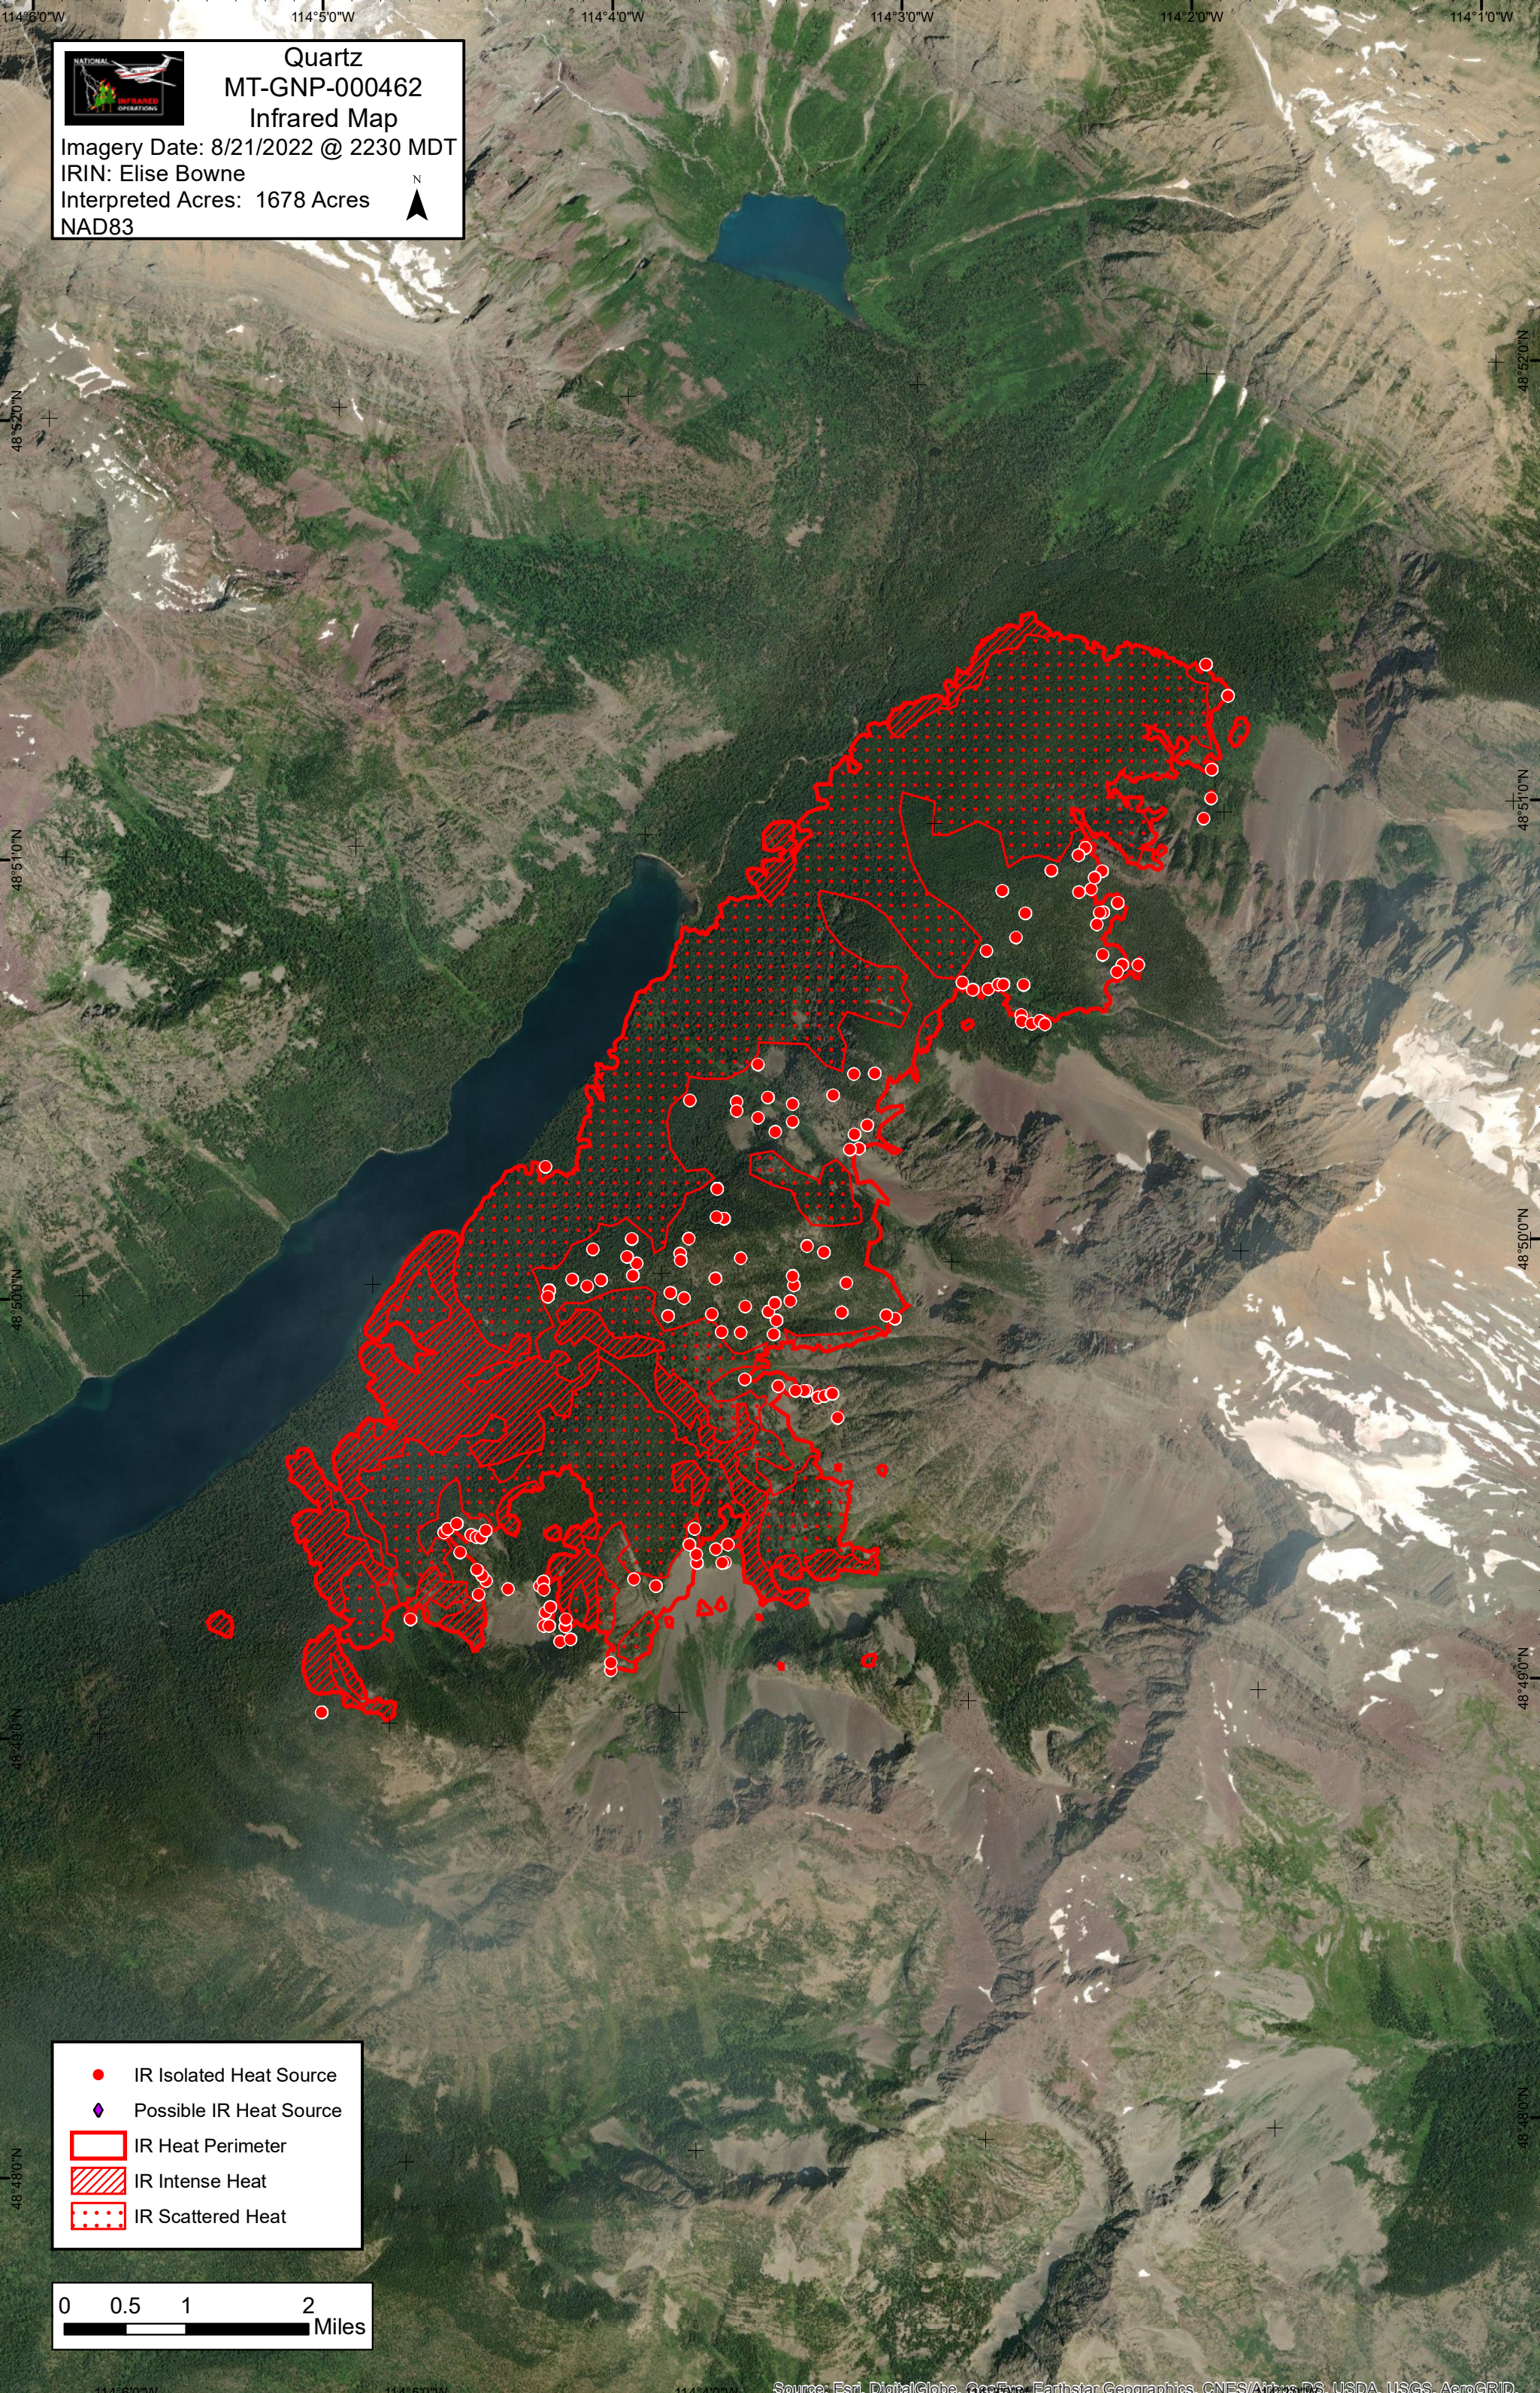

Quartz
MT-GNP-000462
Infrared Map

Imagery Date: 8/21/2022 @ 2230 MDT
IRIN: Elise Bowne
Interpreted Acres: 1678 Acres
NAD83

-  IR Isolated Heat Source
-  Possible IR Heat Source
-  IR Heat Perimeter
-  IR Intense Heat
-  IR Scattered Heat