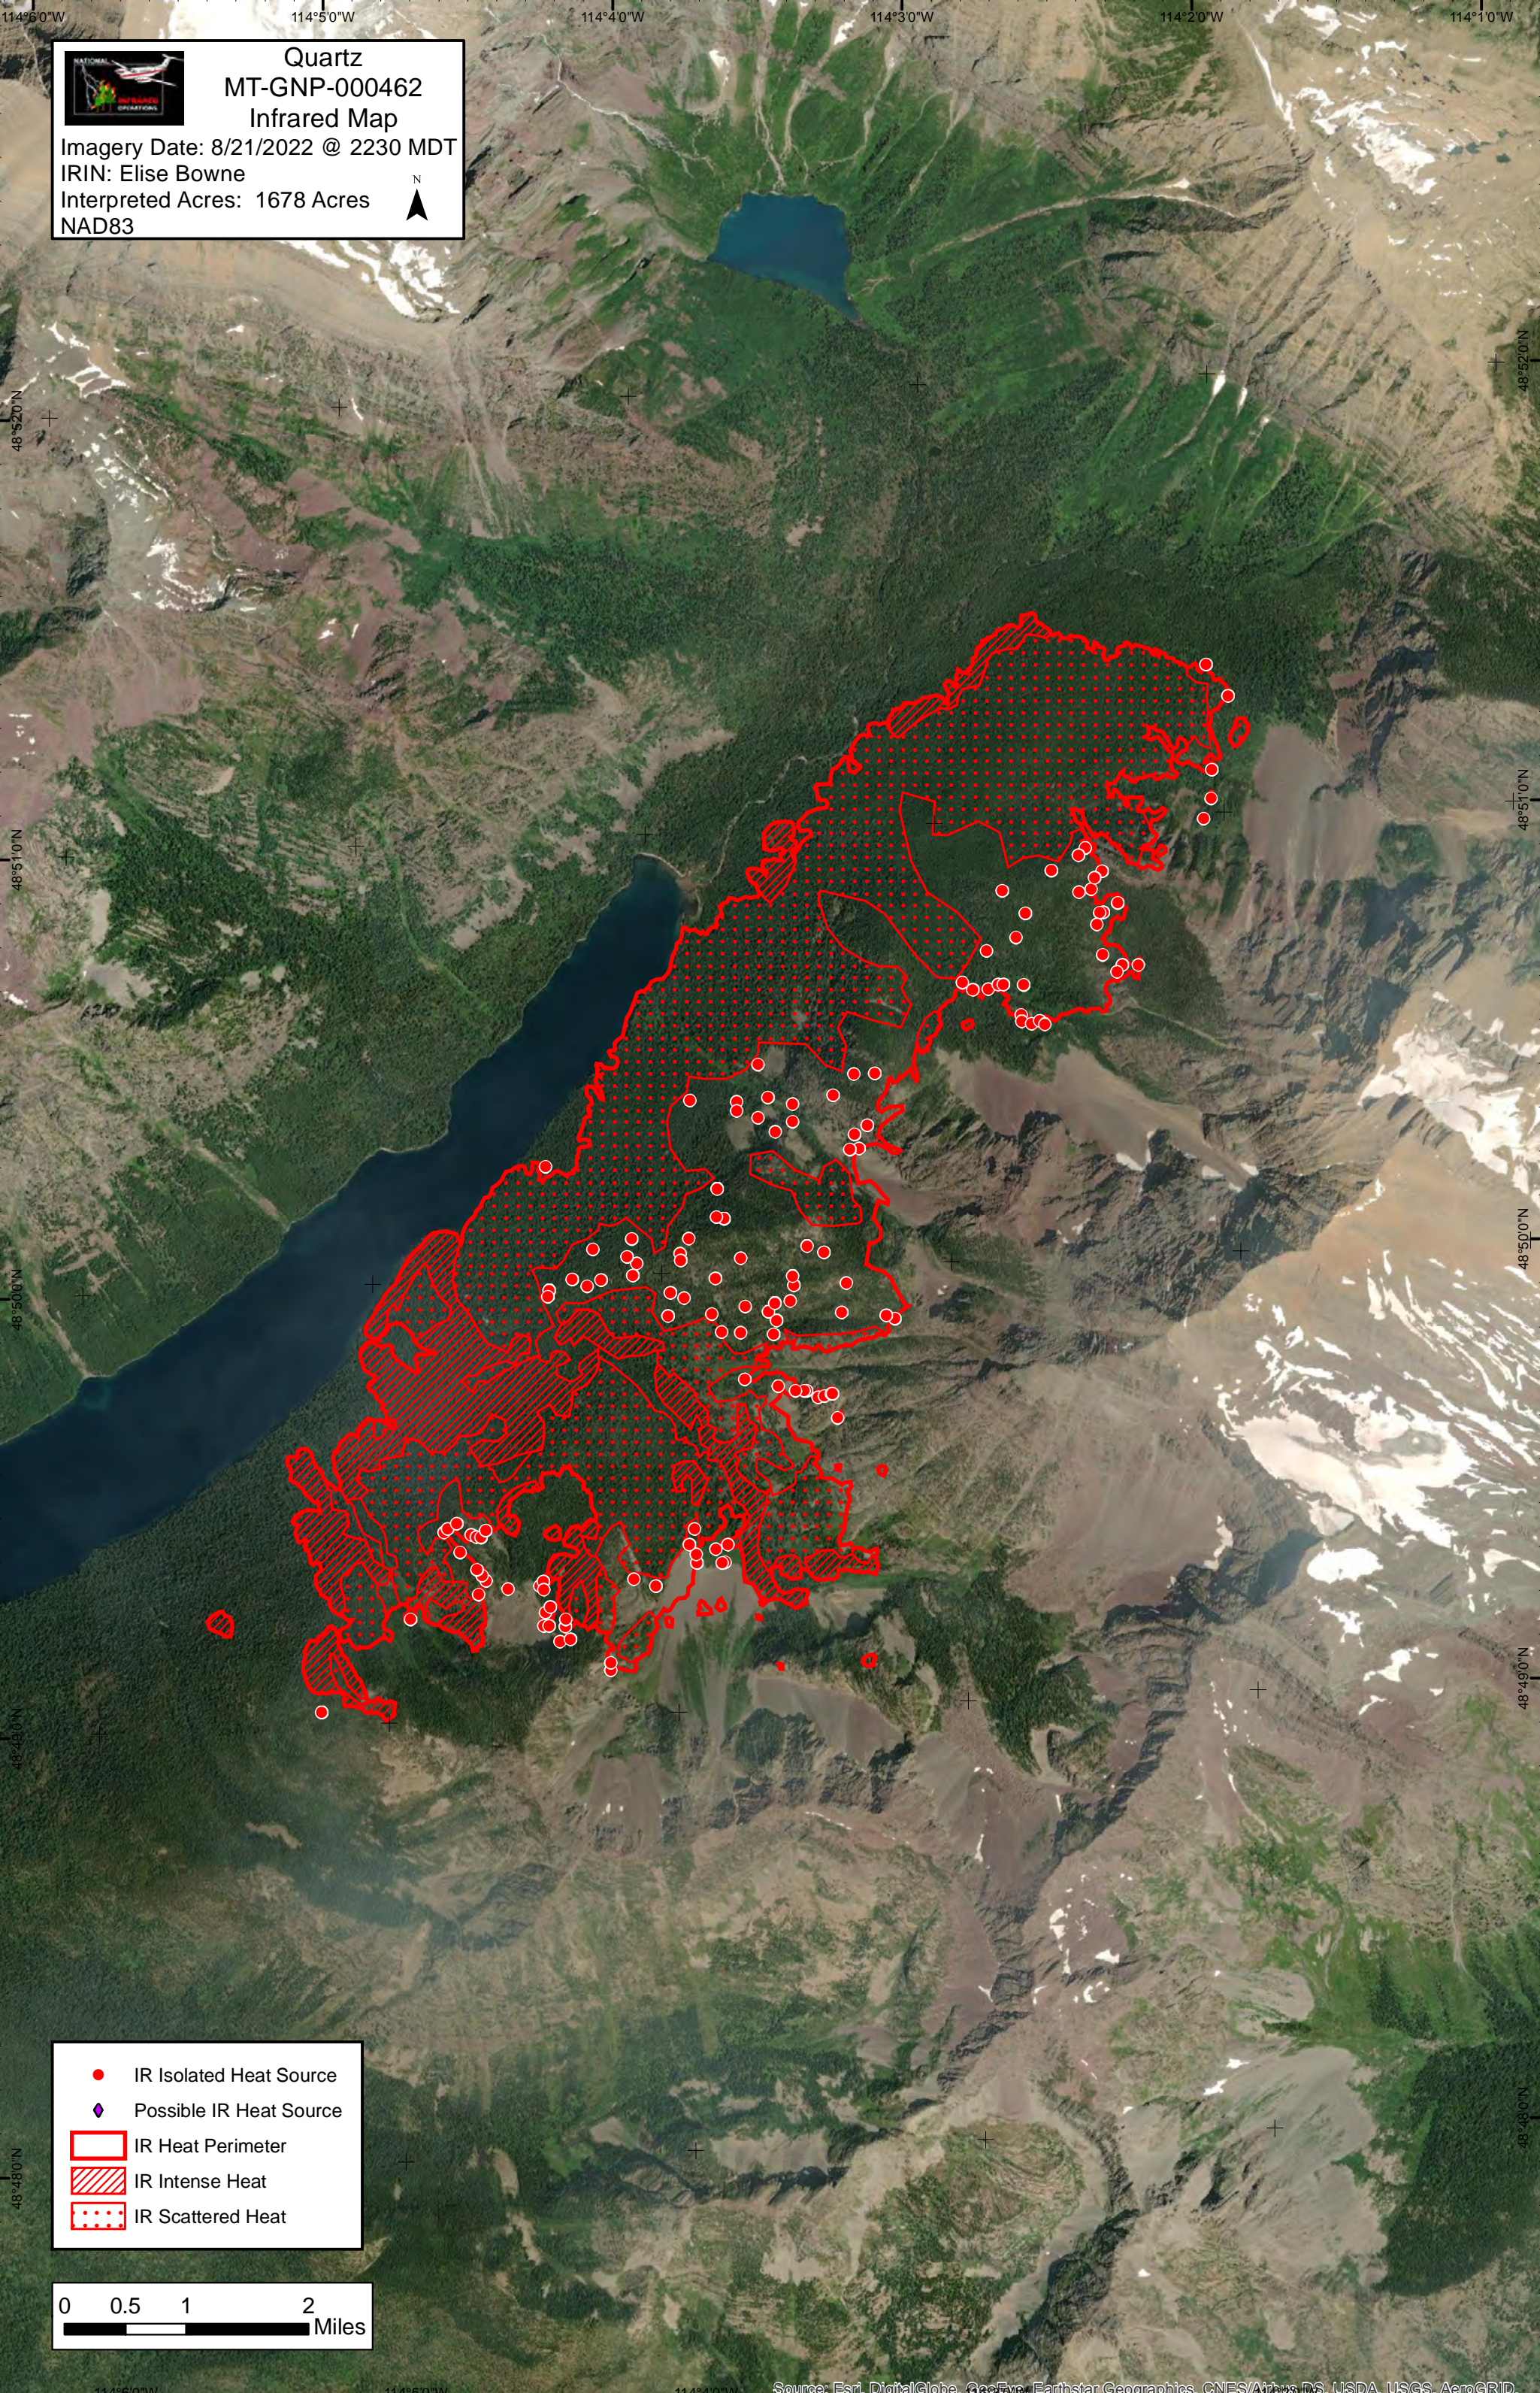

Quartz
MT-GNP-000462
Infrared Map

Imagery Date: 8/21/2022 @ 2230 MDT
IRIN: Elise Bowne
Interpreted Acres: 1678 Acres
NAD83

- IR Isolated Heat Source
- ◆ Possible IR Heat Source
- ▭ IR Heat Perimeter
- ▨ IR Intense Heat
- ▤ IR Scattered Heat