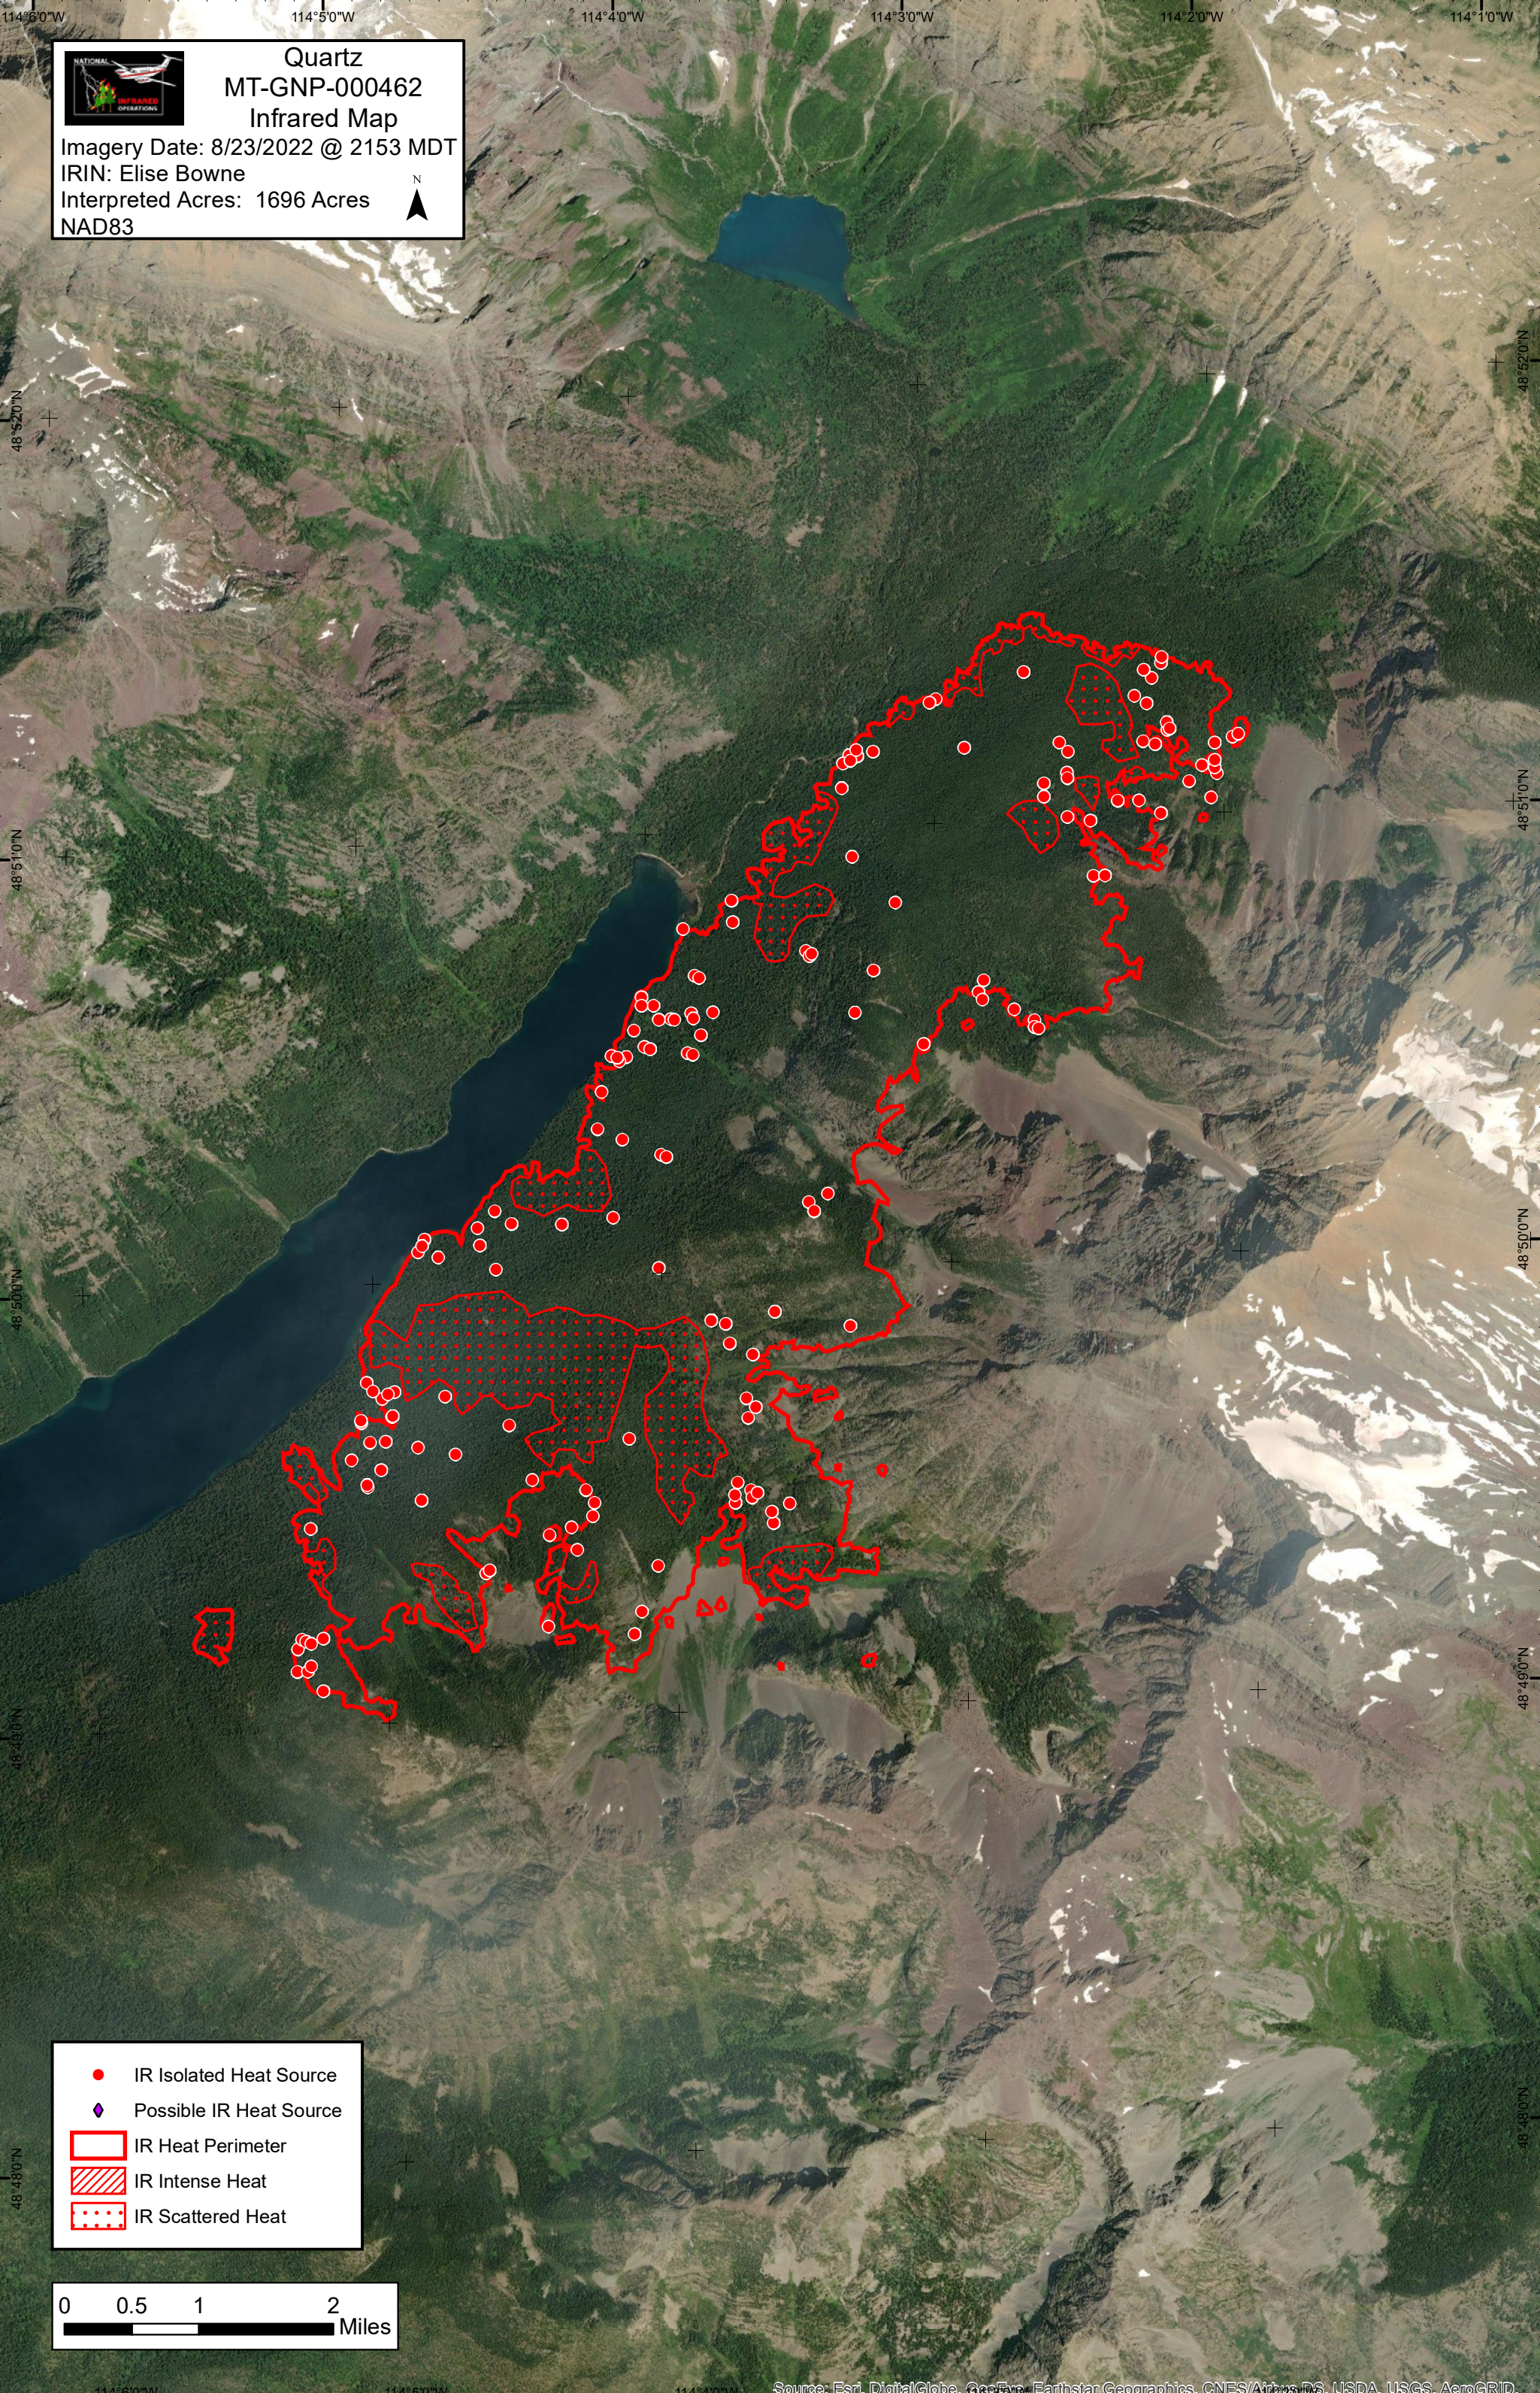

Quartz
MT-GNP-000462
Infrared Map

Imagery Date: 8/23/2022 @ 2153 MDT
IRIN: Elise Bowne
Interpreted Acres: 1696 Acres
NAD83

-  IR Isolated Heat Source
-  Possible IR Heat Source
-  IR Heat Perimeter
-  IR Intense Heat
-  IR Scattered Heat