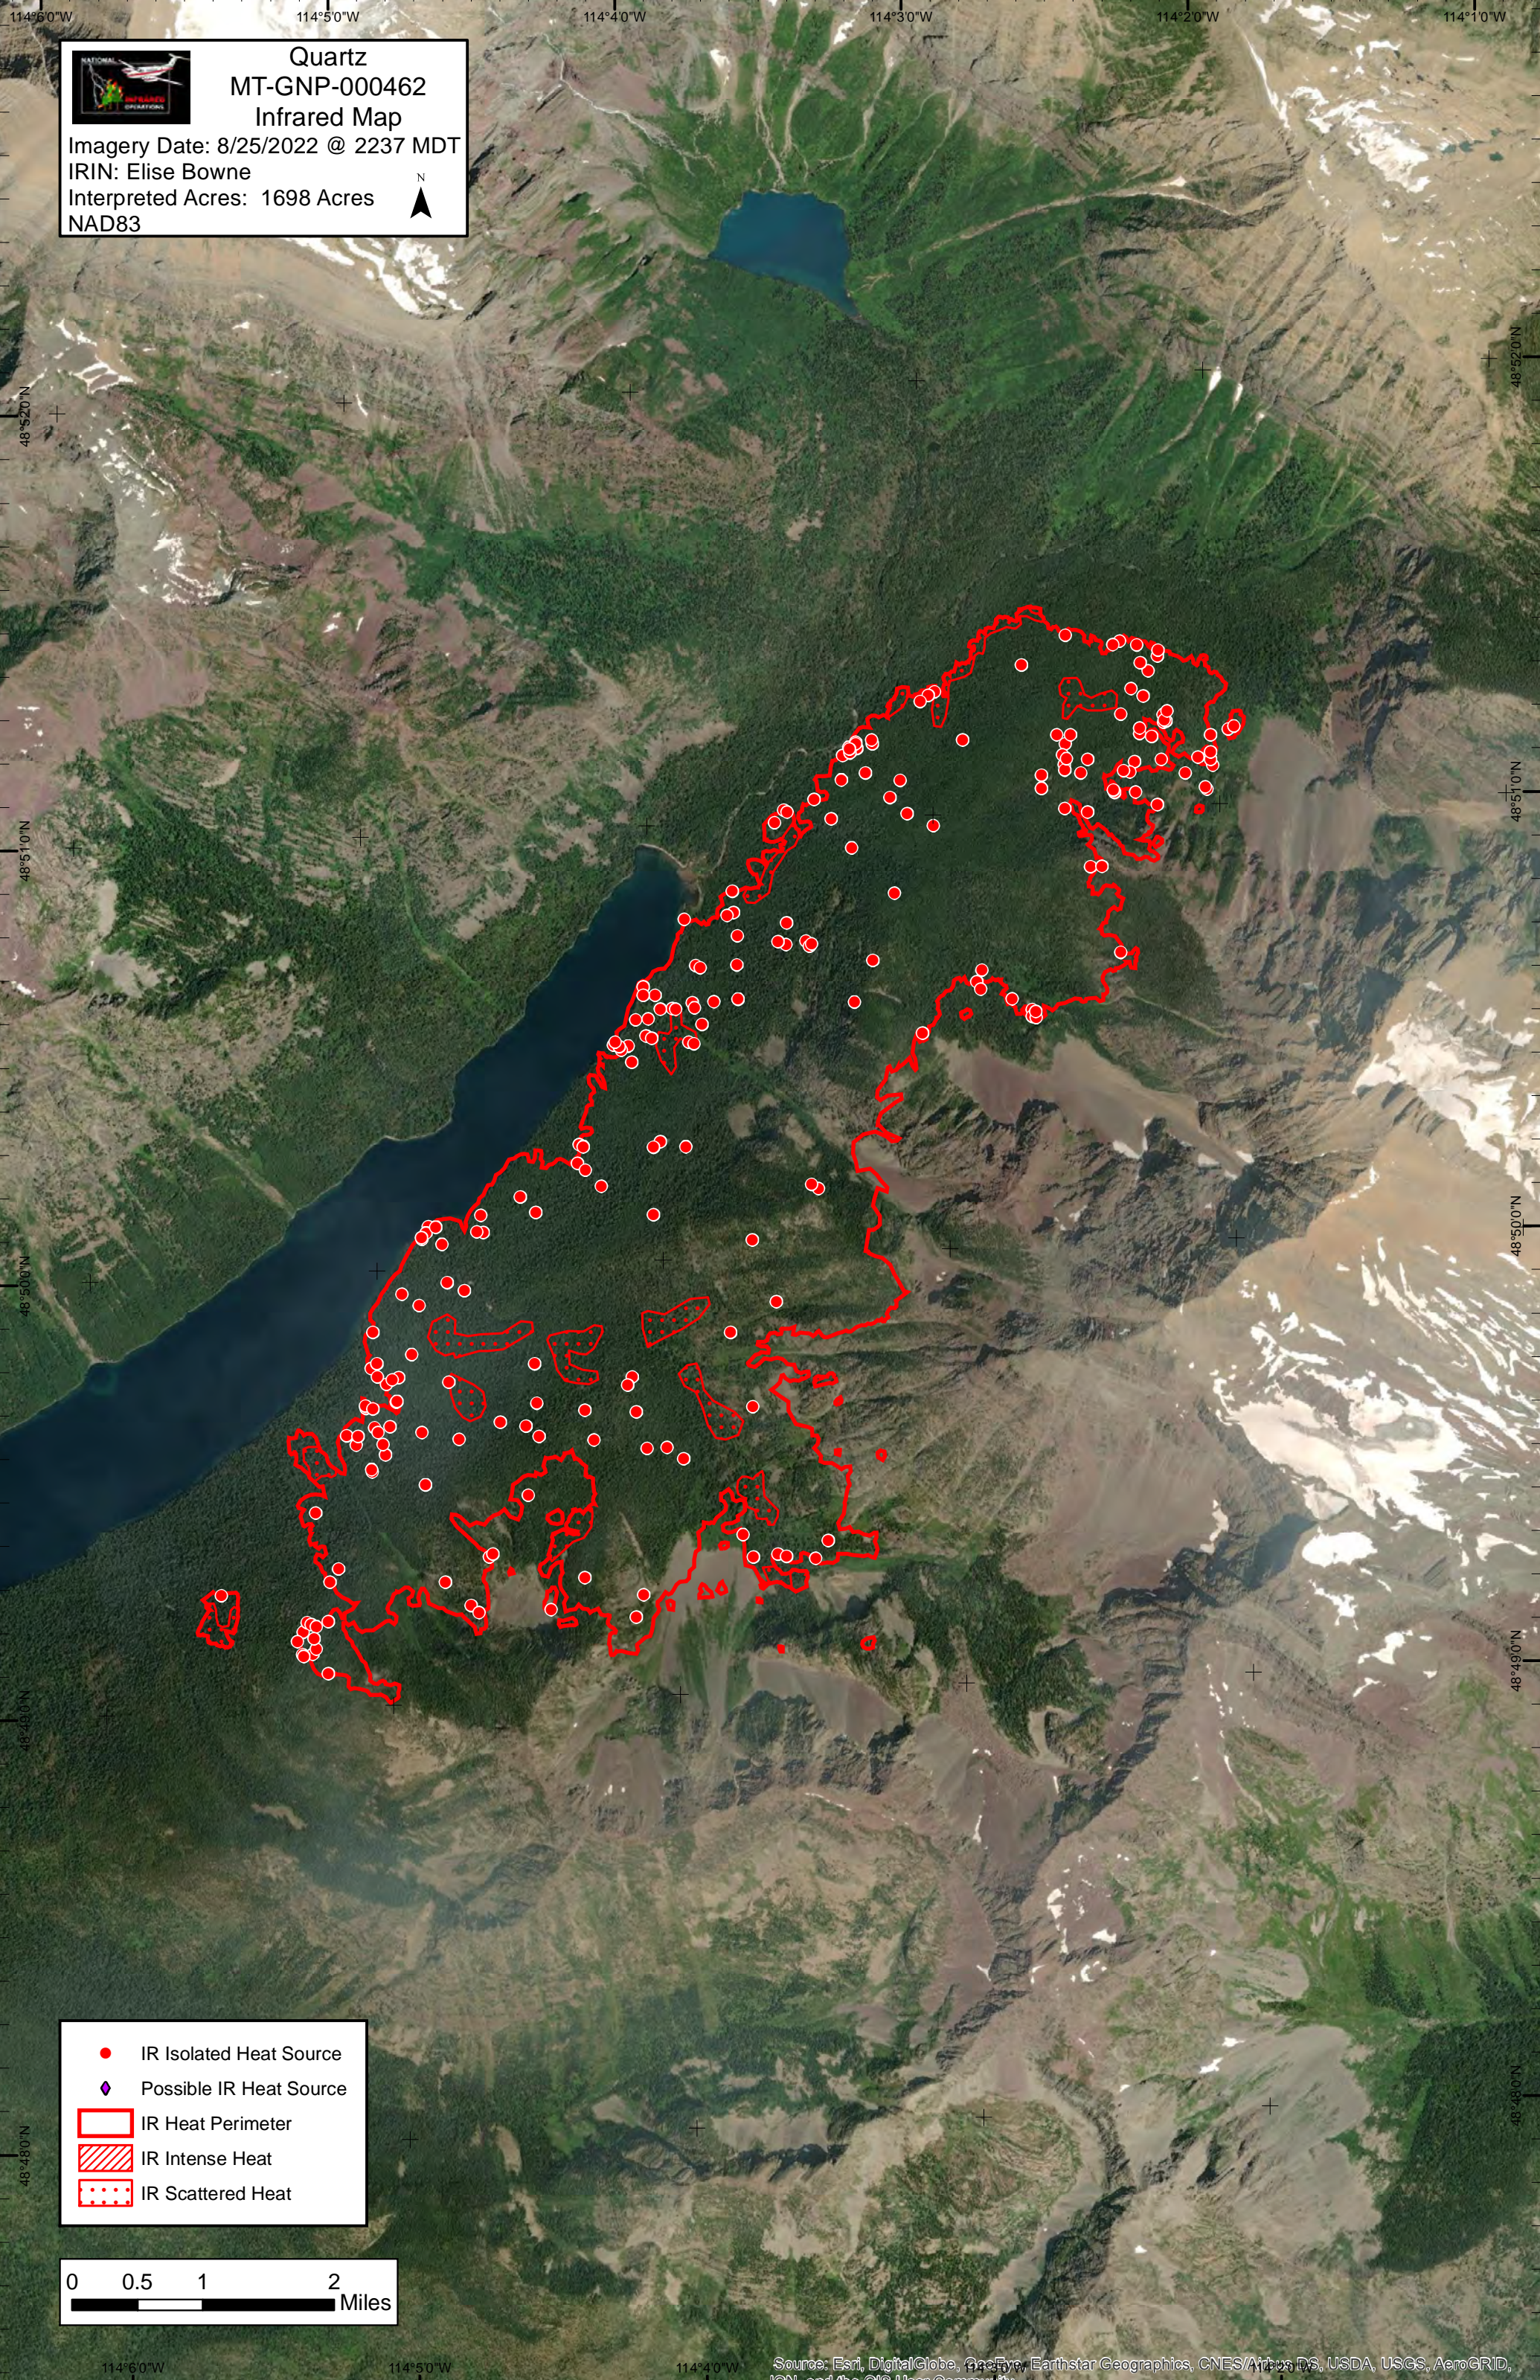

Quartz  
MT-GNP-000462  
Infrared Map

Imagery Date: 8/25/2022 @ 2237 MDT  
IRIN: Elise Bowne  
Interpreted Acres: 1698 Acres  
NAD83

- IR Isolated Heat Source
- ◆ Possible IR Heat Source
- ▭ IR Heat Perimeter
- ▨ IR Intense Heat
- ▤ IR Scattered Heat