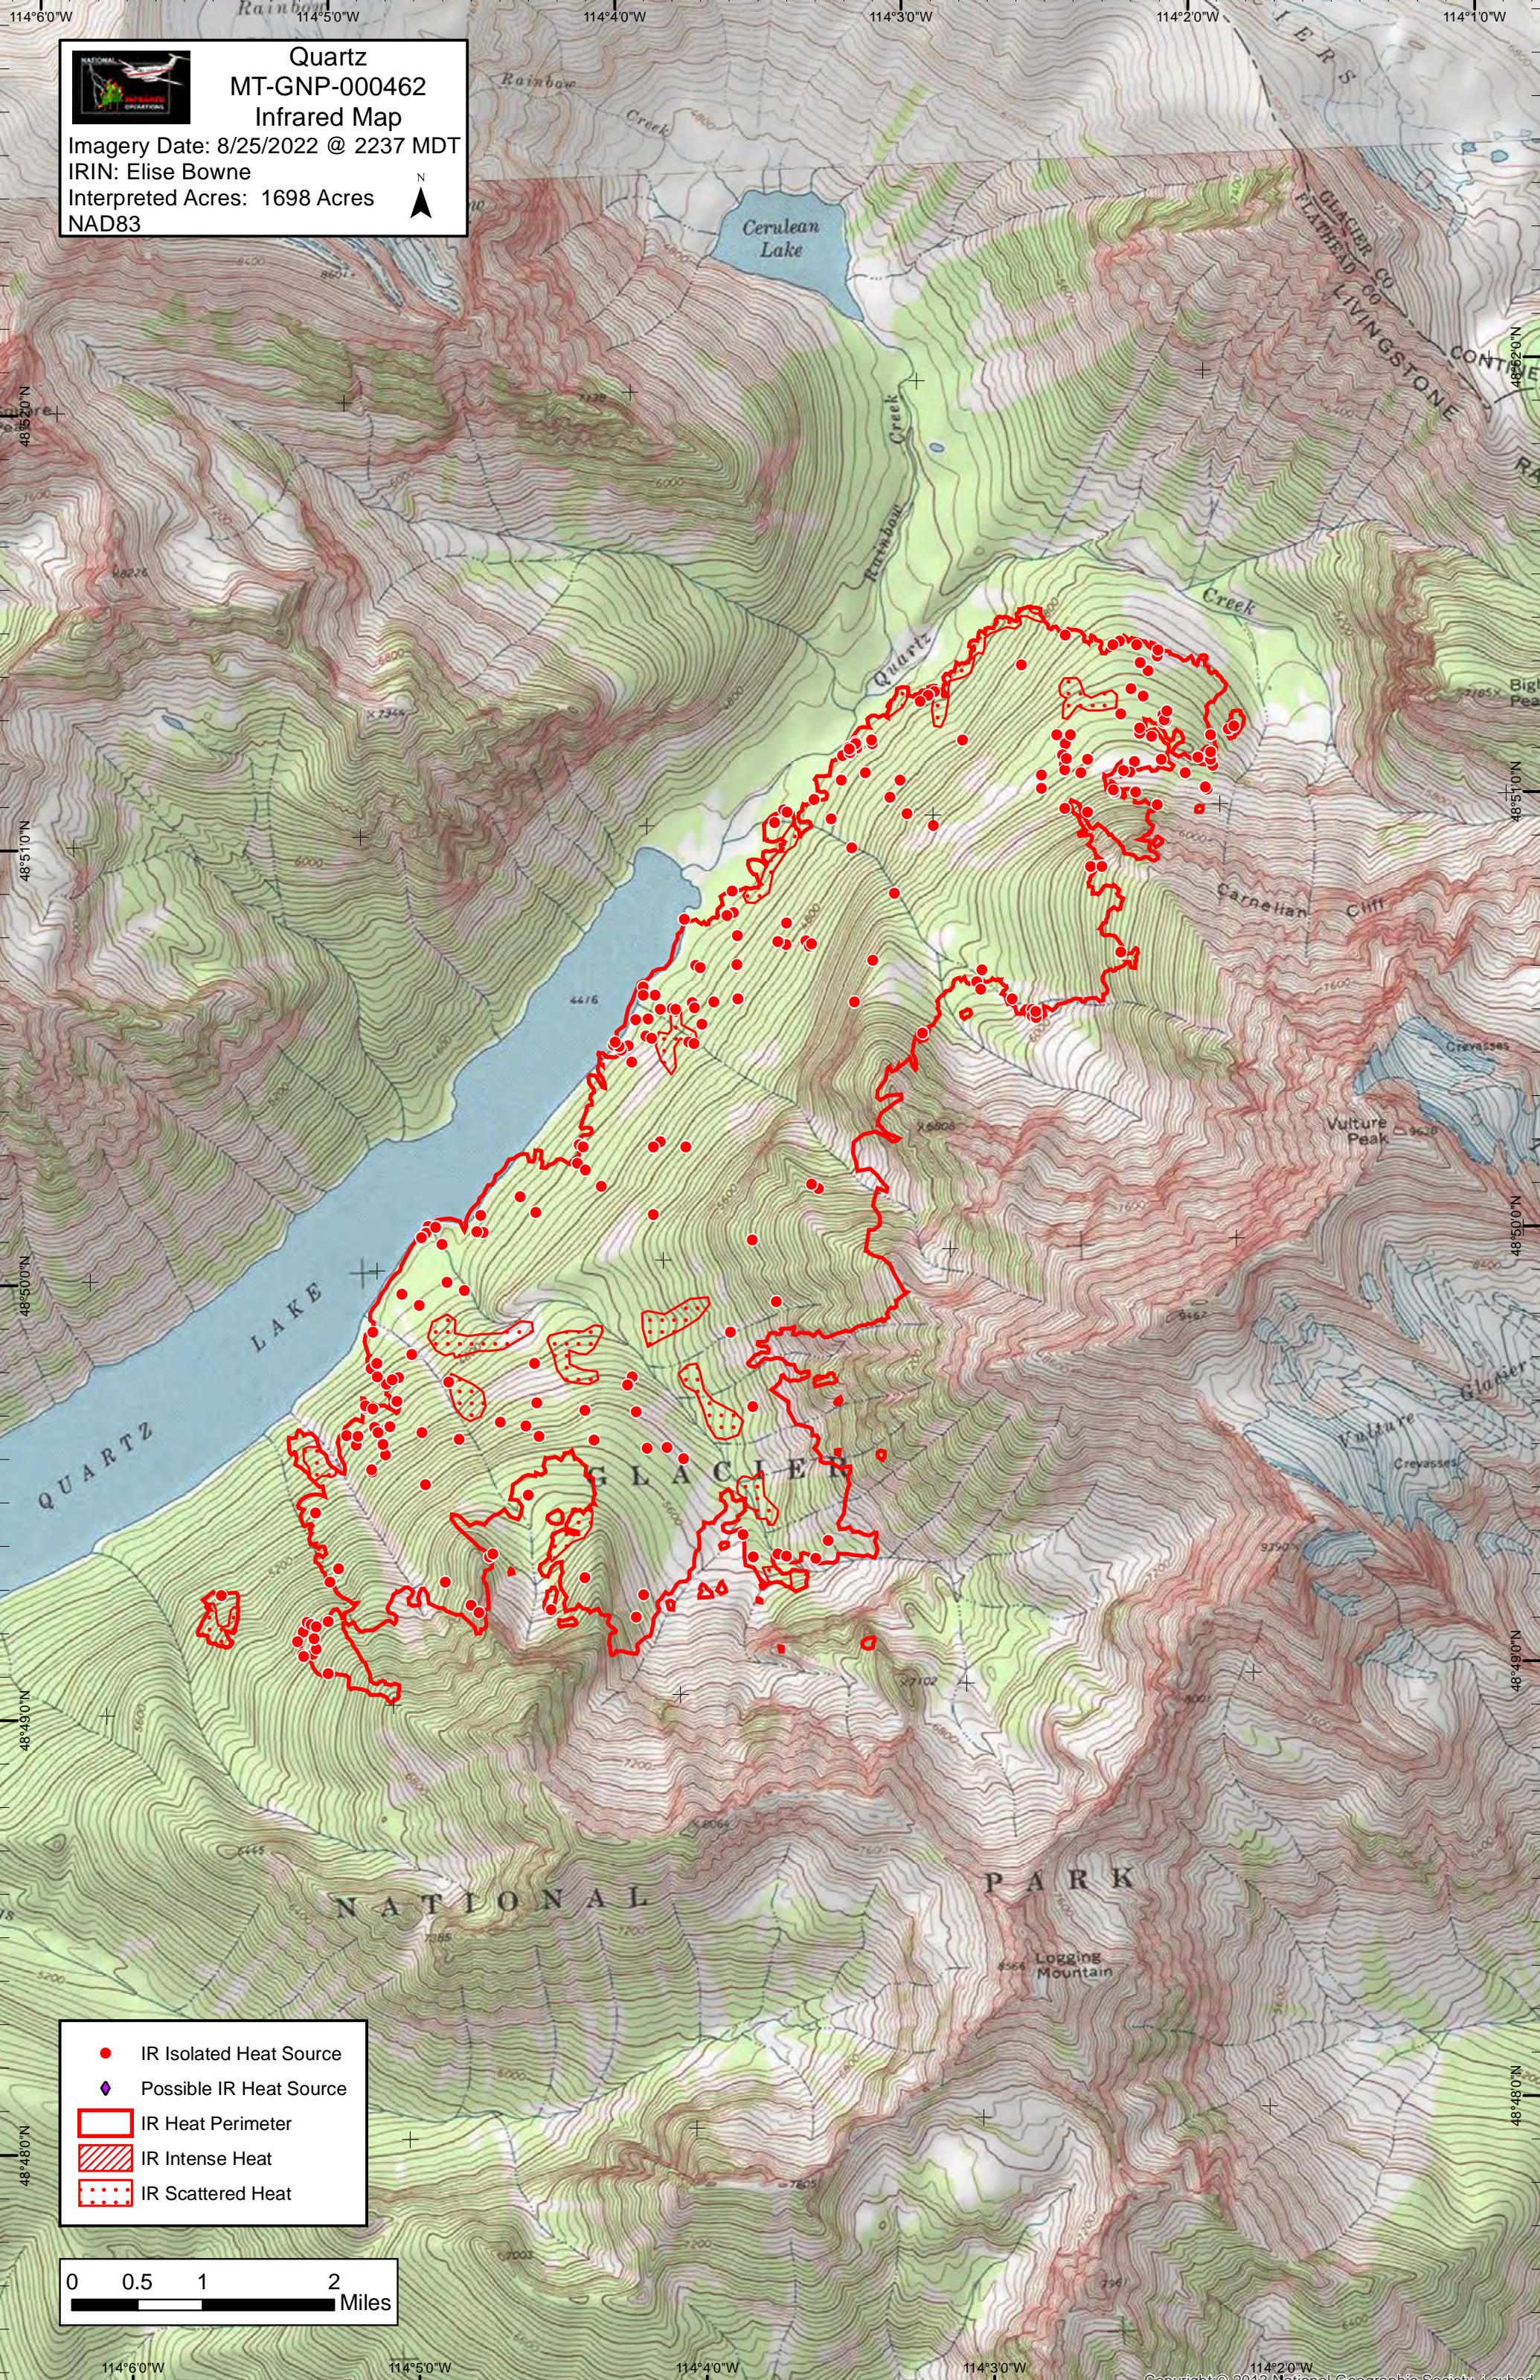

Quartz
MT-GNP-000462
Infrared Map

Imagery Date: 8/25/2022 @ 2237 MDT
IRIN: Elise Bowne
Interpreted Acres: 1698 Acres
NAD83

- IR Isolated Heat Source
- ◆ Possible IR Heat Source
- ▭ IR Heat Perimeter
- ▨ IR Intense Heat
- ▤ IR Scattered Heat