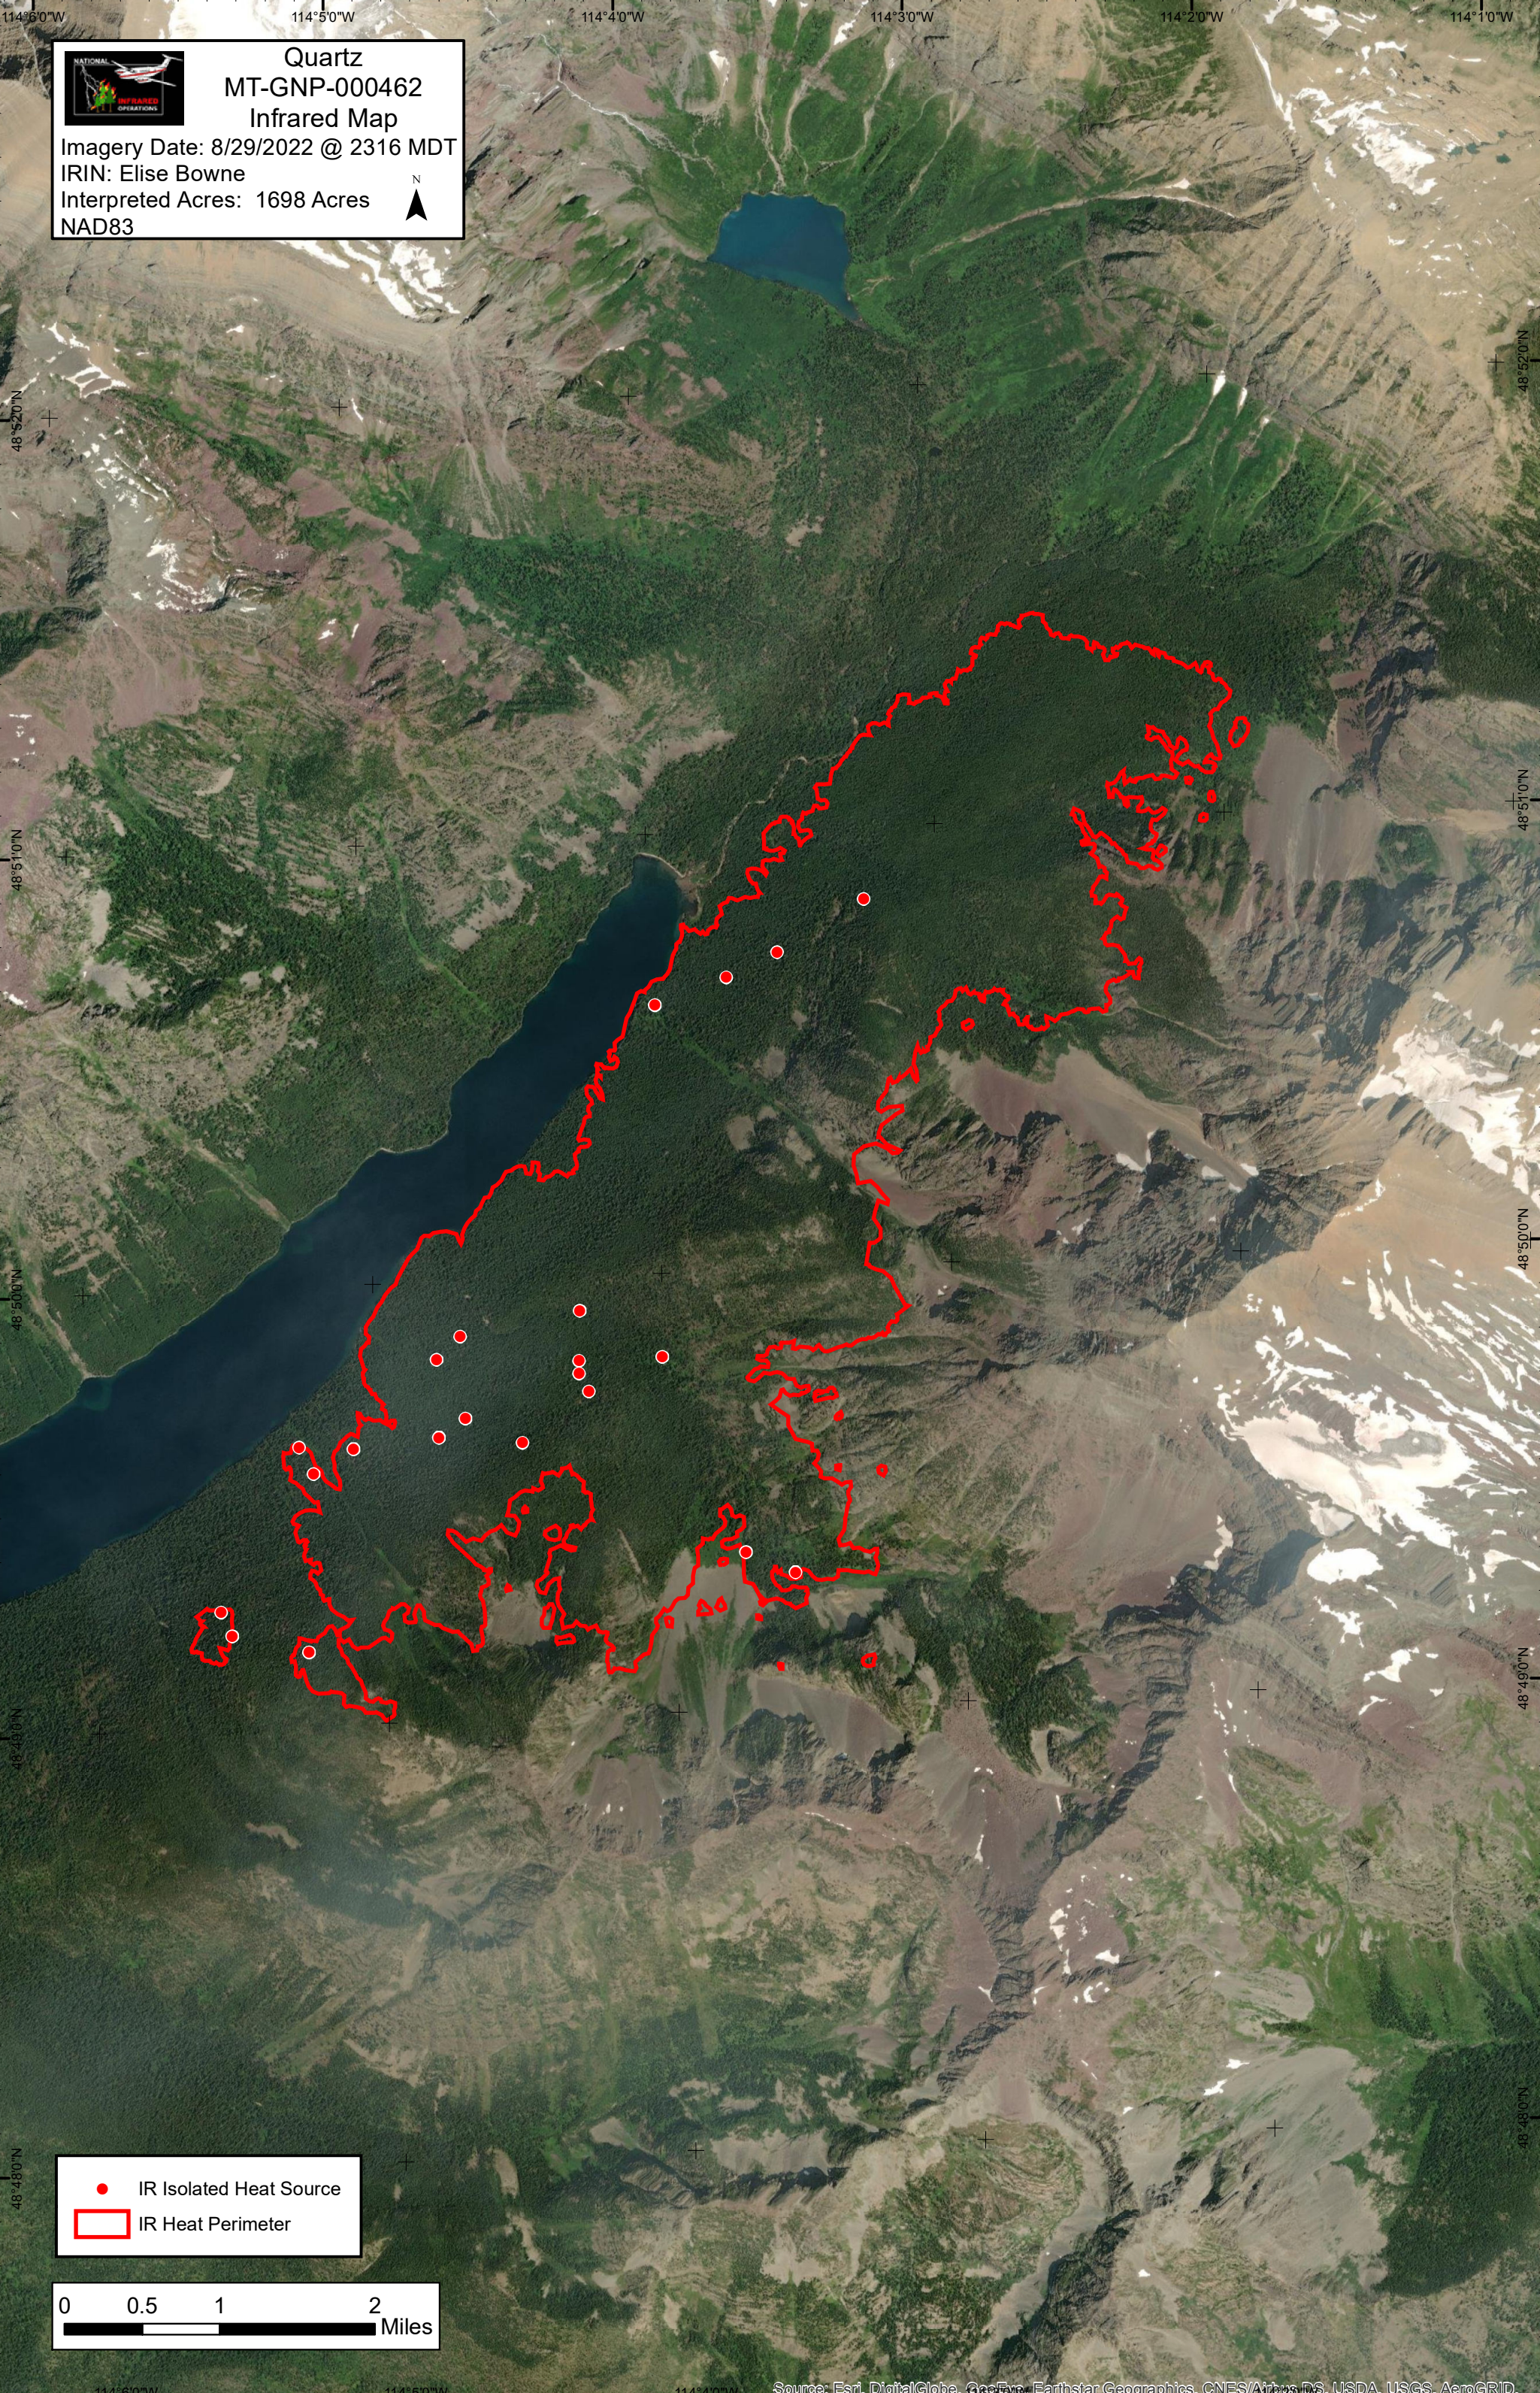

Quartz
MT-GNP-000462
Infrared Map

Imagery Date: 8/29/2022 @ 2316 MDT
IRIN: Elise Bowne
Interpreted Acres: 1698 Acres
NAD83

● IR Isolated Heat Source
□ IR Heat Perimeter